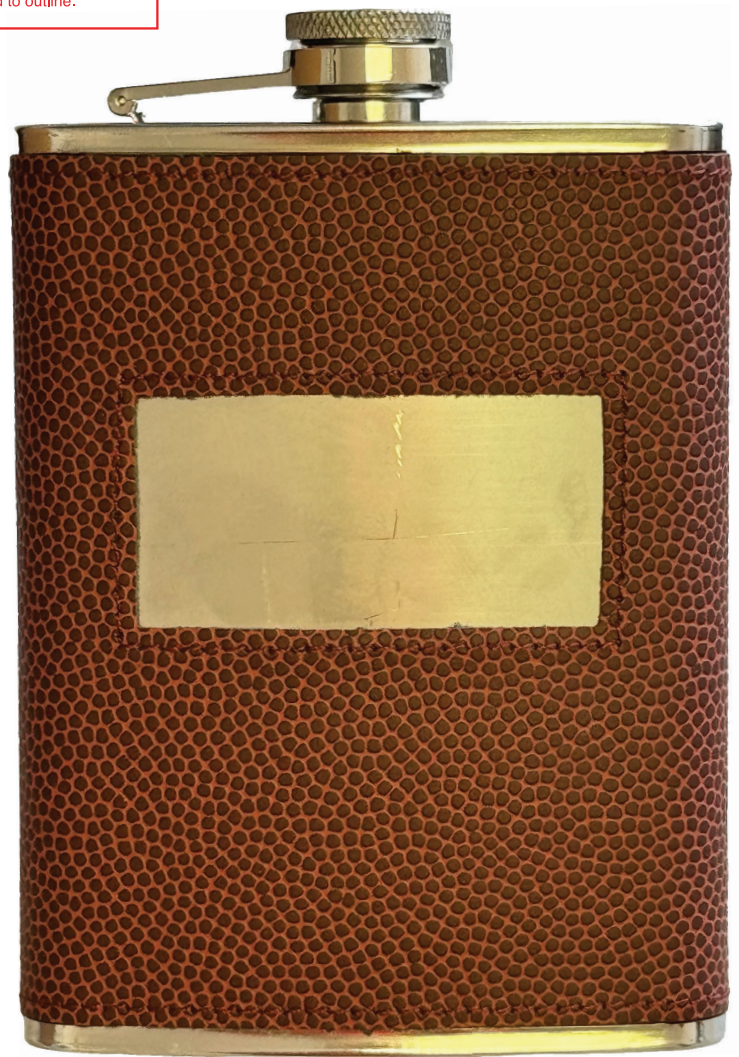

IMPORTANT

Please send files without our colored guidelines. All text should be converted to outline.

Job Title:

Product: Flask Black - FL8B

Flask Football Brown - FL8F

PRODUCTION ITEMS MAY BE SLIGHTLY DIFFERENT

Orders@Openers.Beer
Fax: 714-432-1957