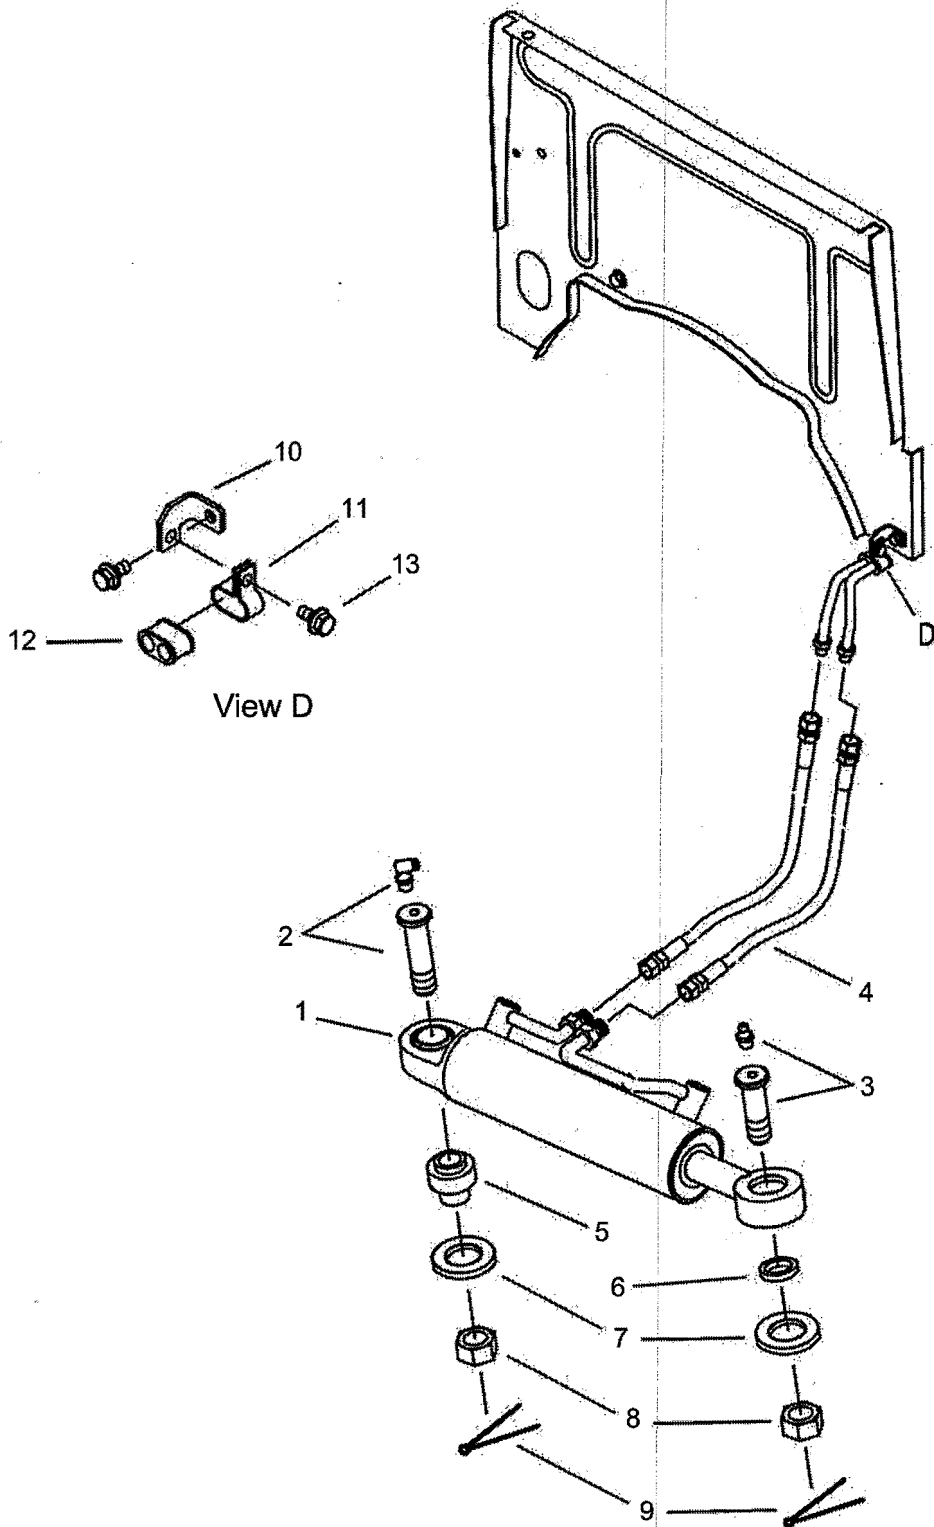

450/550

<i>ITEM No.</i>	<i>LONG No.</i>	<i>VENDOR No.</i>	<i>DESCRIPTION</i>	<i>QTY.</i>	
				<i>450</i>	<i>550</i>
1	LG4145	A1630364	Cylinder Assy	1	1
2	LG4146	A1630377	Pin, Cylinder	1	1
3	LG4147	A1630378	Pin, Cylinder	1	1
4	LG4148	A1630362	Hose, P/Steering Hyd	2	-
-	LG4149	A1630372	Hose, P/Steering Hyd	-	2
5	LG4150	A1630379	Spacer, Cylinder	1	1
6	LG1475	A1630135	Spacer (.20x5t)	1	1
7	N630073-S8		Washer, PLN.	2	2
8	LG4131	S328200043	Nut, Slotter (M20x1.5)	2	2
9	N642591-S8		Pin, Split	2	2
10	LG4151	A1630363	Bracket, Clamp	1	1
11	LG4152	A1630165	Clamp	1	1
12	LG2276	A1630166	Rubber, Clamp	1	1
13	LG1962	S155082533	Bolt, Hex (M8x1.25x25)	1	1