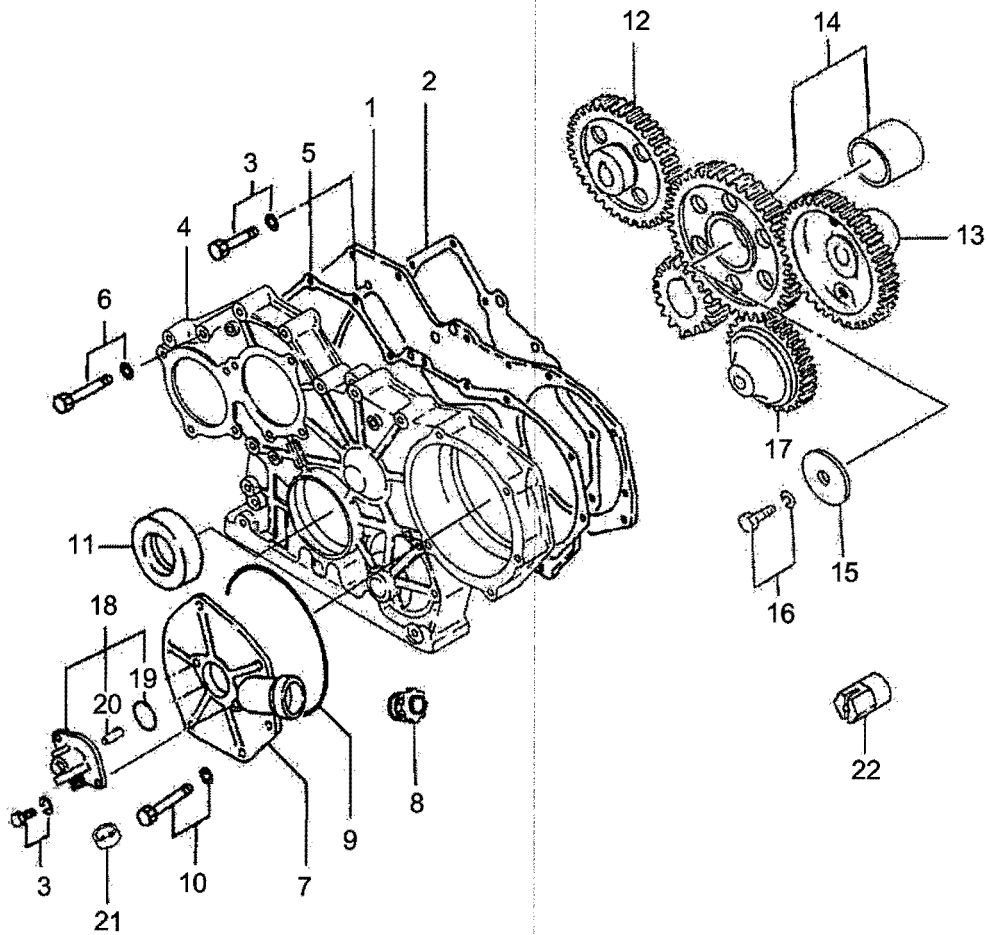

530 DTC/550/550 DTC

ITEM No.	LONG No.	VENDOR No.	DESCRIPTION	QTY.	
				550	530/550 DTC
1	LG3891	32A11-33200	Plate, Front	1	1
2	LG1590	32A07-04100	Gasket, Front Plate	1	1
3	LG1818	F1805-08016	Bolt, w/Washer	7	7
4	LG1559	32A11-32100	Case, Timing Gear	1	1
5	LG1591	32A11-22201	Gasket, Gear	1	1
6	LG1823	F1805-08055	Bolt, w/Washer	12	12
7	LG1570	32A11-11200	Cover, Gear Case	1	1
8	LG1553	34442-05200	Cap, Filler	1	1
9	LG1626	06016-13140	O-Ring	1	1
10	LG1824	F1805-08065	Bolt, w/Washer	8	8
11	LG1664	F3015-07023	Seal, Oil	1	1
12	LG1604	32A23-01200	Gear, Camshaft	1	1
13	LG1605	32A23-32200	Gear, Inj. Pump	1	1
14	LG1601	32A23-03030	Idler Assy, Gear	1	1
15	LG1649	34323-00801	Plate, Thrust	1	1
16	LG1827	F1805-10020	Bolt, w/Washer	1	1
17	LG1606	32A35-22201	Gear, Oil Pump	1	1
18	LG1675	32A25-00021	Tacho Drive Assy	1	1
19	LG1629	MM409980	O-Ring	1	1
20	LG1631	32A25-01300	Pin, Joint	1	1
21	LG3892	MM409980	Plug, Shipping	1	1
22	LG1768	32A61-09200	Nut, Inj. Pump	1	1