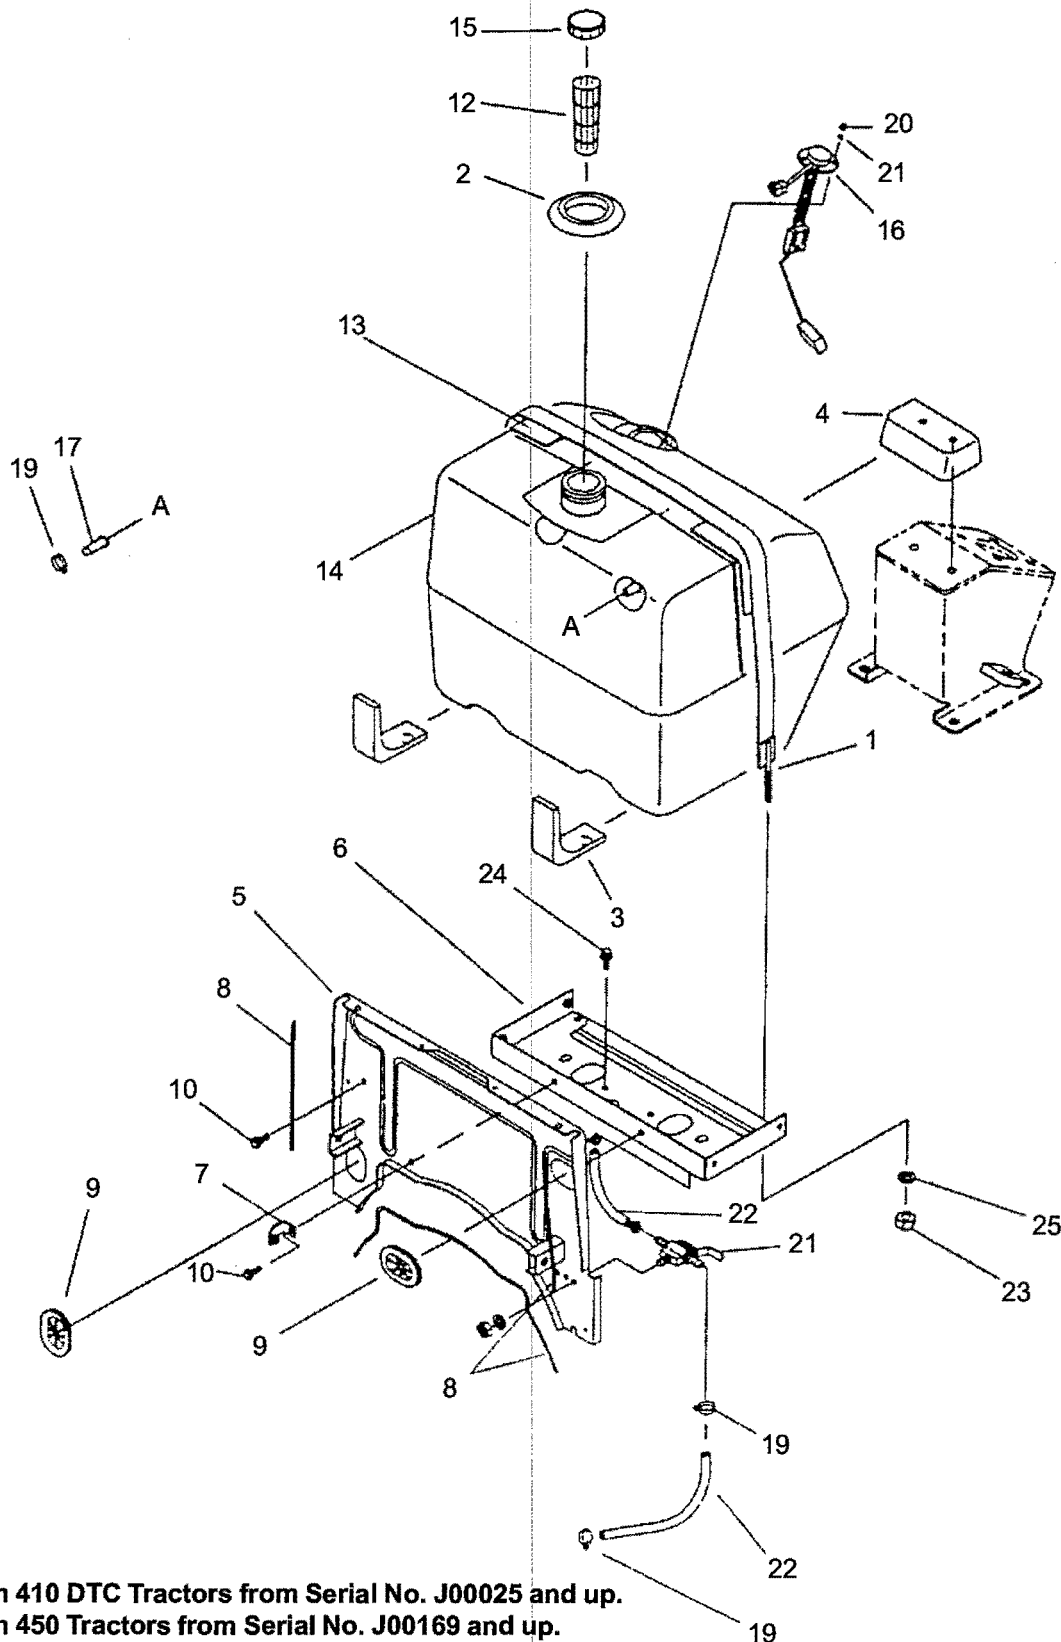

410DTC/450/450DTC/470 DTC

Effective on 410 DTC Tractors from Serial No. J00025 and up.
Effective on 450 Tractors from Serial No. J00169 and up.
Effective on 470 DTC Tractors from Serial No. J00065 and up.

410DTC/450/450DTC/470 DTC

ITEM No	LONG No.	VENDOR No.	DESCRIPTION	QTY.		
				450	410/450DTC	470DTC
1	LG3617	A1040117	Band, Fuel Tank	1	1	1
2	LG3619	A1040119	Cover, Dust Fuel Tank	1	1	1
3	LG3620	A1040120	Cushion, Front	2	2	2
4	LG3621	A1040121	Cushion, Rear	1	1	1
5-10	LG3622	A1040126	Fuel Tank Support Assembly	1	1	1
5	LG2508	A1040045	Cover, Fuel Tank	1	1	1
6	LG3962	A1040140	Support, Fuel Tank	1	1	1
7	LG2513	A1630167	Bracket, Clamp	1	1	1
8	LG1533	A1970204	Weather Strip	2	2	2
9	LG1159	A1970210	Grommet	2	2	2
10	LG1979	S159082033	Bolt, Hex w/Washer (M8-1.25x20)	2	2	2
11	LG3511	A1040127	Cock, Fuel Tank	1	1	1
12-21	LG3963	A1040131	Fuel Tank Assembly	1	1	1
12	LG1506	A1040052	Strainer, Fuel Tank	1	1	1
13	LG3631	A1040090	Sponge, Rubber	2	2	2
14	LG4164	A1040154	Tank, Fuel	1	1	1
15	LG3612	A1040111	Cap Assembly, Fuel	1	1	1
16	LG3613	A1040116	Gauge, Fuel	1	1	1
17	LG3624	A1040129	Cap, Fuel Return	1	1	1
18	LG3964	A1040135	Hose, Cock Valve	1	1	1
19	LG3615	A1970201B	Clamp, Hose	5	5	5
20	LG4192	S222501011	Screw, Cross (M5-0.8x10)	5	5	5
21	LG2496	S361050013	Washer, Spr. 1-TY	5	5	5
22	LG3952	A1040136	Hose, Fuel Filter	1	1	1
23	LG3623	A1877079	Nut, Lock (M8-1.25)	2	2	2
24	LG1909	S156102033	Bolt, Hex w/Washer (M10-1.25x20)	4	4	4
25	N630068-S8		Washer, Regular	2	2	2

Effective on 410 DTC Tractors from Serial No. J00025 and up.

Effective on 450 Tractors from Serial No. J00169 and up.

Effective on 470 DTC Tractors from Serial No. J00065 and up.