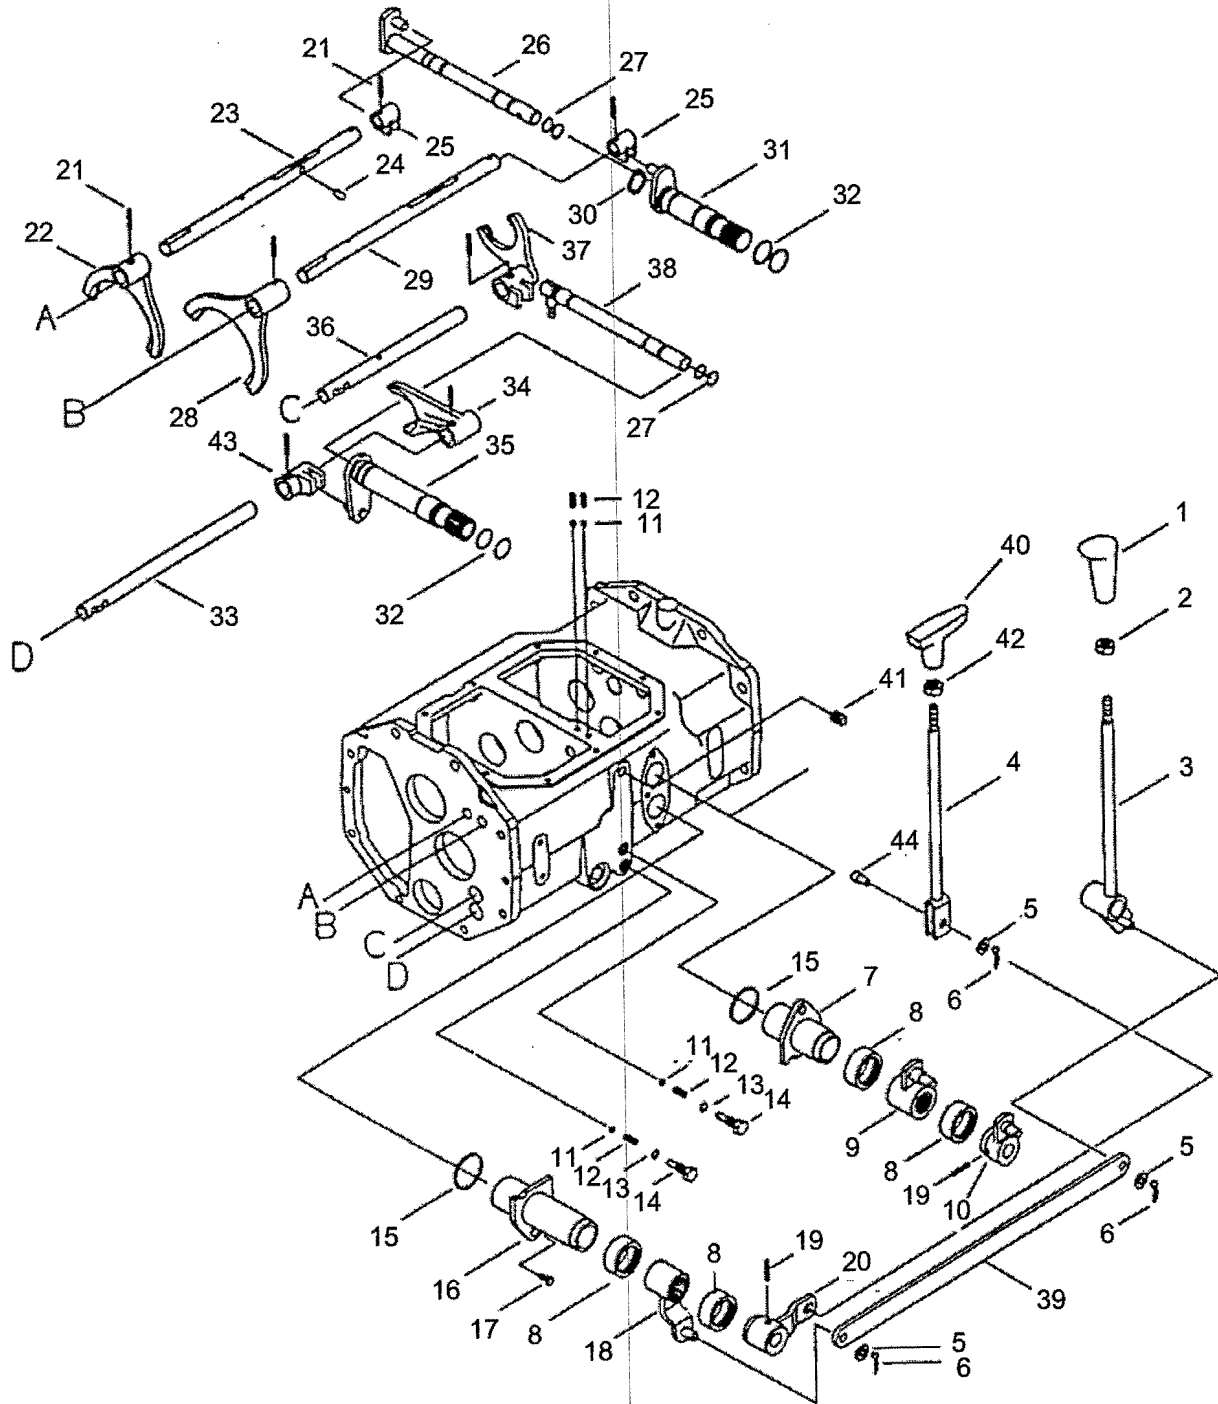

470DTC/530DTC/550DTC

470DTC/530DTC/550DTC

ITEM NO	LONG NO.	VENDOR NO.	DESCRIPTION	QTY.	
				470/530/550DTC	
1	LG3555	A1970251	Grip, 4WD Change	1	1
2	LG1868	S314100013	Nut, Hex (M10-1.25)	1	1
3	LG1161	A1293080	Hand Lever, 4WD	1	1
4	LG1162	A1293116	Hand Lever, Creeper	1	1
5	N630069-S8		Washer, Plain (M10)	3	3
6	LG1871	S443100013	Pin, Snap (M10x32.6)	3	3
7	LG1748	A1290090	Boss, Main Shift Lever	1	1
8	LG1081	A1292109	Cover, Rubber	4	4
9	LG1699	A1290088	Arm, Main (1,2)	1	1
10	LG1700	A1290089	Arm, Main (3,4)	1	1
11	LG1707	A20063390	Ball, Shift Fork	4	4
12	LG1489	3A1290011	Spring	4	4
13	LG1382	S801010A10	O-Ring (P) (P10) (M10x2.4)	2	2
14	LG1795	A1293032	Bolt, 4WD Shift (M12-1.75)	2	2
15	LG1298	S804036010	O-Rings (S) S36 (M36x2.0)	2	2
16	LG1747	A1291109	Boss, 4WD & Creeper	1	1
17	LG1862	S154102033	Bolt, Hex w/Washer (M10-1.25x20)	3	3
18	LG1695	A1291108	Arm, 4WD	1	1
19	N646664-S8		Pin, Spring	2	2
20	LG1692	A1291107	Arm, Creeper	1	1
21	N646663-S8		Pin, Spring	7	7
22	LG1104	A1290085	Fork, Main (3,4)	1	1
23	LG1372	A1290083	Rail, Main (3,4)	1	1
24	LG1313	A1290091	Pin, Main	1	1
25	LG1685	A1291053	Adapter	2	2
26	LG1216	A1290087	Lever, Main (3,4)	1	1
27	LG1292	S801012010	O-Rings (P) P12 (M11.8x2.4)	4	4
28	LG1103	A1290084	Fork, Main (1,2)	1	1
29	LG1371	A1290082	Rail, Main (3,4)	1	1
30	N661212-S		Ring, Snap P16 (M14.7x1)	1	1
31	LG1215	A1290086	Lever, Main (1,2)	1	1
32	LG1276	S801022010	O-Ring P22 (M22x2.4)	4	4
33	LG1369	A1291138	Rail, 4WD	1	1
34	LG1099	A1291104	Fork, 4WD	1	1
35	LG1206	A1291106	Lever, 4WD	1	1
36	LG1370	A1291137	Rail, Creeper	1	1
37	LG1100	A1291103	Fork, Creeper	1	1
38	LG1210	A1291105	Lever, Creeper	1	1
39	LG1254	A1293097	Link, 4WD	1	1
40	LG1154	A1293101	Knob, Creeper (M10x1.5)	1	1
41	LG1775	3A1970052	Plug, Taper PT 3/8	1	1
42	N620013-S8		Nut, Hex (M8-1.25)	1	1
43	LG1686	A1291120	Adapter, 4WD	1	1
44	LG1317	S427102013	Pin, Head B-TY (M14x10x20)	1	1