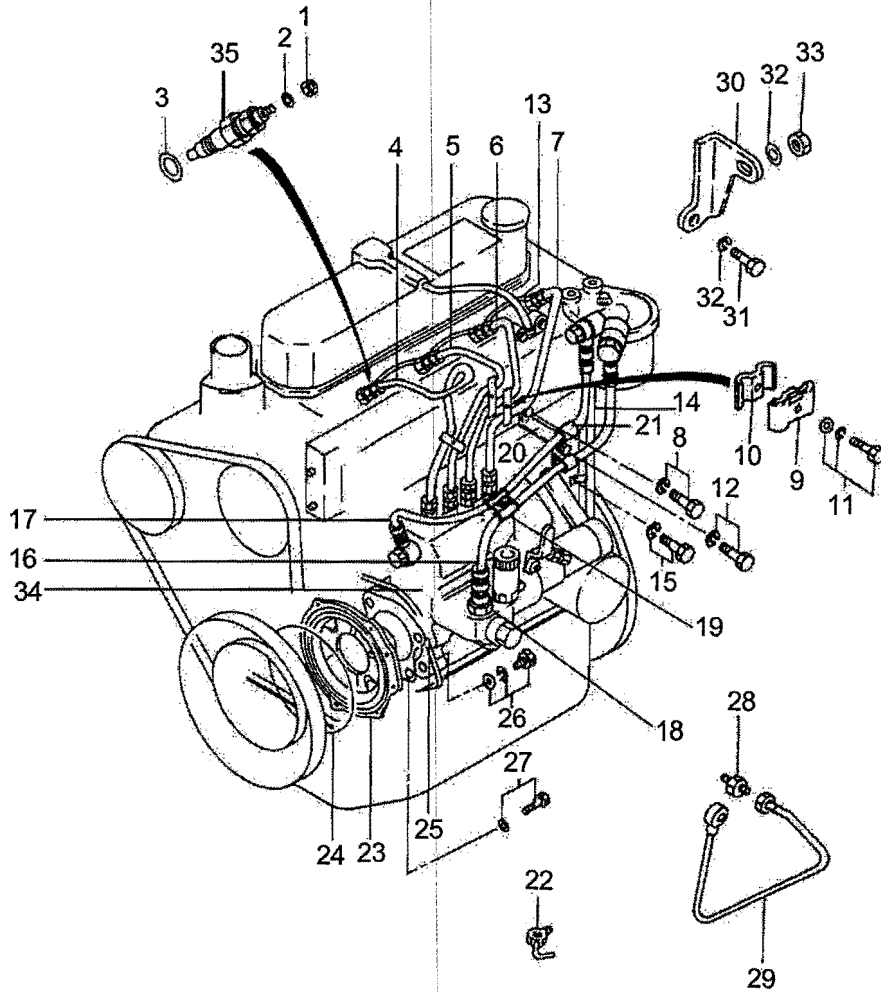

530 DTC/550/550 DTC

ITEM No.	LONG No.	VENDOR No.	DESCRIPTION	QTY.	
				550	530/550 DTC
1	LG2694	MD068353	Nut	4	4
2	LG2693	MD68355	Gasket, Fuel Return	4	4
3	LG2692	MD070717	Gasket, Holder	4	4
4	LG1637	32A61-22100	Pipe, Injection No. 1	1	1
5	LG1638	32A61-22200	Pipe, Injection No. 2	1	1
6	LG1639	32A61-22300	Pipe, Injection No. 3	1	1
7	LG1640	32A61-12400	Pipe, Injection No. 4	1	1
8	LG1818	F1805-08016	Bolt, w/Washer	1	1
9	LG1561	MM430703	Clamp (A)	3	3
10	LG1562	MM430614	Clamp (B)	3	3
11	LG1829	F1825-06025	Bolt, w/Washer	3	3
12	LG3905	F1805-06020	Bolt, w/Washer	1	1
13	LG1635	32A61-04100	Pipe, Fuel Leak Off	1	1
14	LG1636	32A61-03700	Pipe, Fuel	1	1
15	LG1826	F1805-08012	Bolt, w/Washer	1	1
16	LG3906	32C61-09600	Hose, Fuel Feed	1	1
17	LG3907	32C61-09700	Hose, Fuel Feed	1	1
18	LG2973	32B61-03900	Connector	1	1
19	LG2974	32A61-03901	Clamp, Pipe	1	1
20	LG3908	32B61-15900	Stay, Fuel Hose	1	1
21	LG3909	F2882-18000	Clip	2	2
22	LG1615	30661-50802	Joint, Eye	1	1
23	LG1577	32A61-01201	Flange, Inj. Pump	1	1
24	LG1626	06016-13140	O-Ring	1	1
25	LG1593	30661-51300	Gasket	1	1
26	LG1830	F2015-10035	Bolt, w/Washer	4	4
27	LG1819	F1805-08020	Bolt, w/Washer	1	1
28	LG1565	F4440-06300	Connector	1	1
29	LG1643	32A36-30100	Pipe, Oil	1	1
30	LG3910	32A61-00900	Bracket, Inj. Pump	1	1
31	LG1810	F1035-08020	Bolt	1	1
32	LG1835	F2515-08000	Washer, Spring	2	2
33	LG1831	F2300-08000	Nut	1	1
34	LG1654	32A65-02221	Pump Assy, Inj.	1	1
35	LG1621	MM435-94101	Nozzle and Holder Assy	4	4