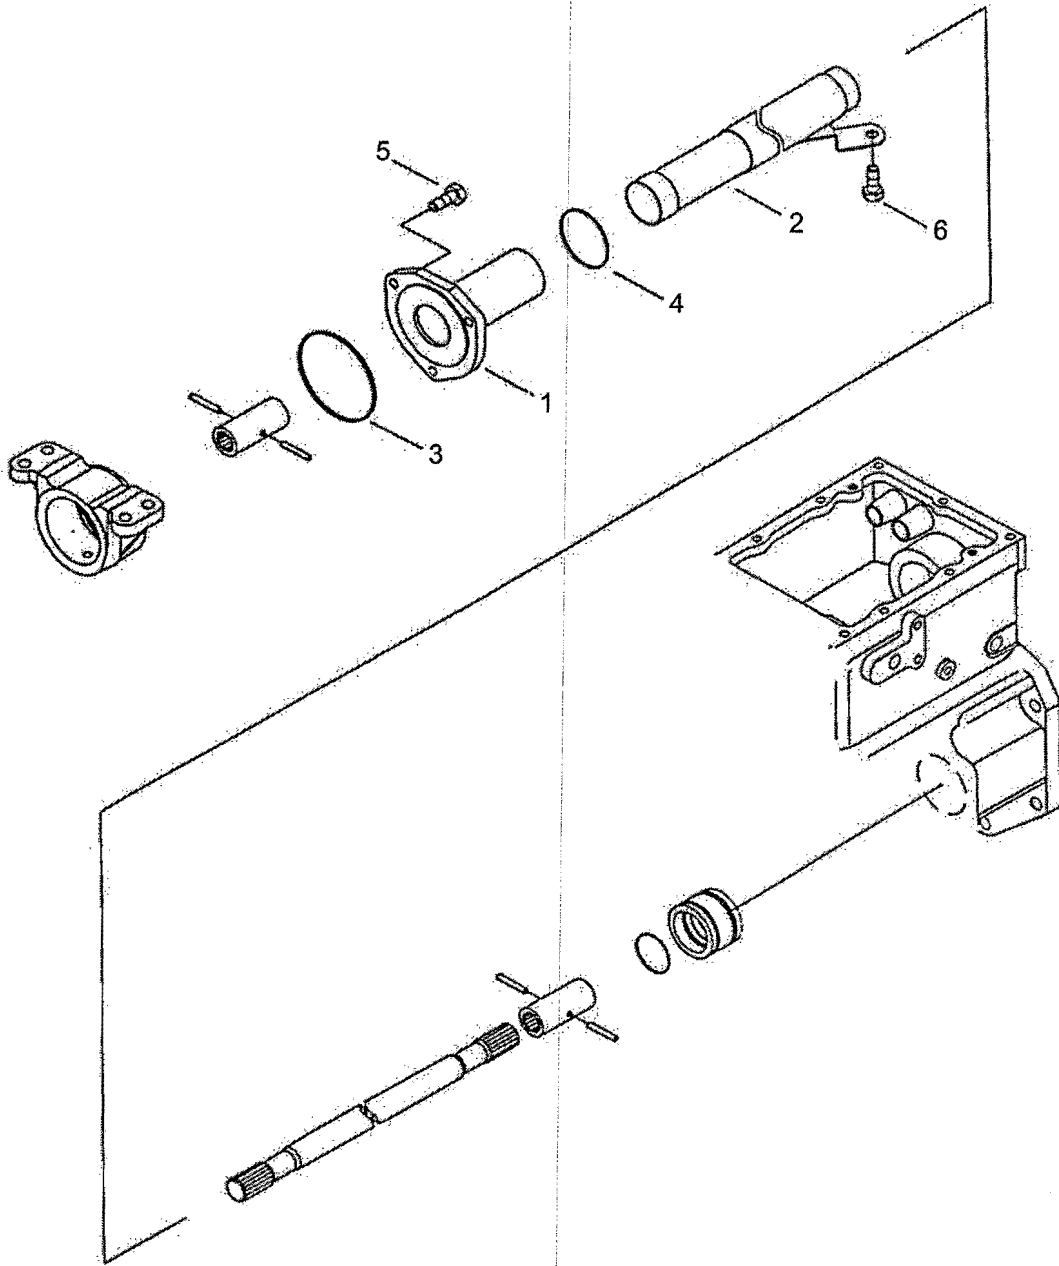

470DTC/530DTC/550DTC

ITEM No	LONG No.	VENDOR No.	DESCRIPTION	QTY.
				470/530/550DTC
1	LG1060	A1388013	Cover, 4WD Prop	1
2	LG2234	A1380015	Cover, 4WD Rear Prop	-
-	LG1061	A1388014	Cover, 4WD Rear Prop	1
3	LG1281	S802080010	O-Ring (G) G80 (M85x3.1)	1
4	LG1278	S802040010	O-Ring (G) G40 (M45x3.1)	1
5	LG1904	S153082533	Bolt, Hex w/Washer (M8-1.0x25)	3
6	LG3656	S154101633	Bolt, Hex w/Washer (M10-1.25x16)	1