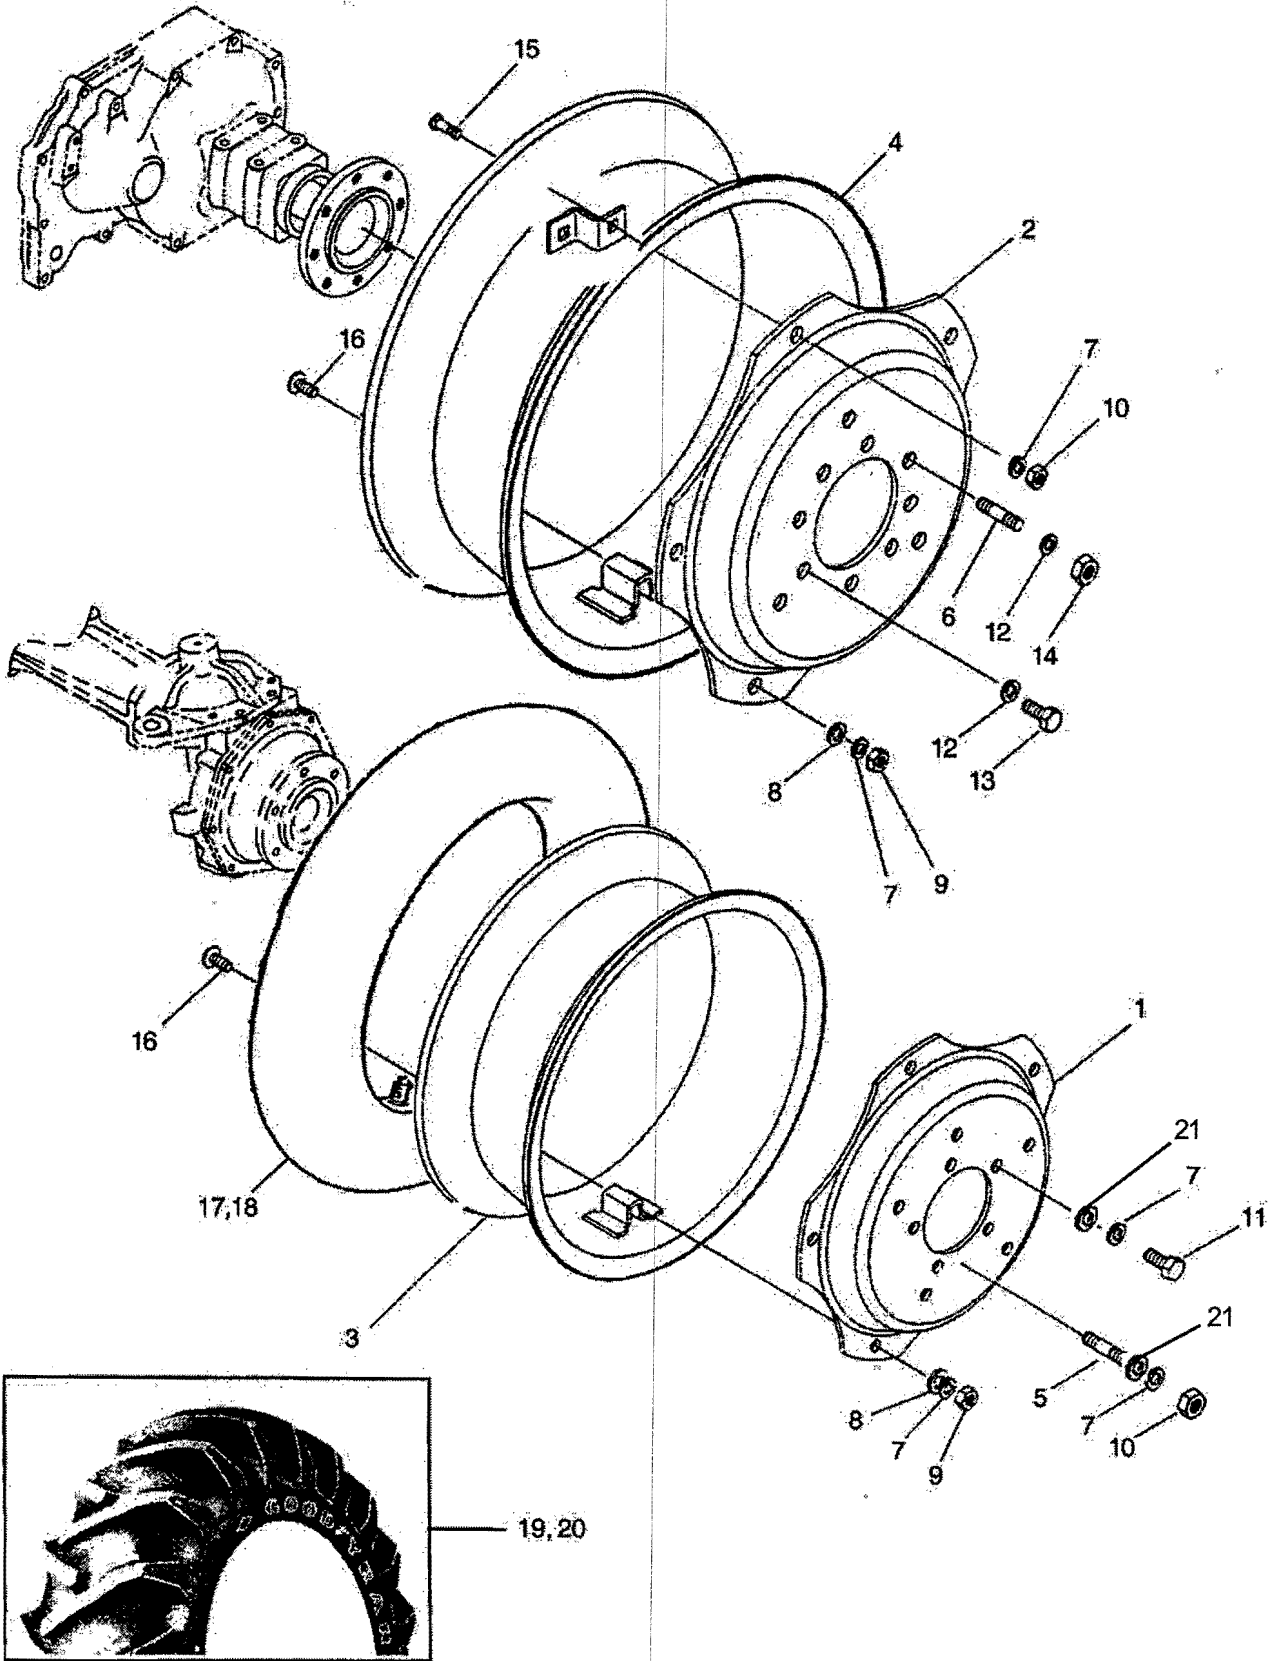

AGRICULTURAL TIRE & RIM ASSEMBLY 6 HOLE AXLE - 4 WD

410 DTC/450 DTC/470 DTC/530 DTC/550 DTC

ITEM No.	LONG No.	VENDOR No.	DESCRIPTION	QTY.	
				410/450 DTC	470/530/550 DTC
1	LG1089	A1490062	Disc, Front	2	2
2	LG2271	A1490063	Disc, Rear	2	-
-	LG1091	A1490064	Disc, Rear	-	2
3	LG1893	A1490067	Front Rim Assy	2	2
4	902055		Rear Rim Assy	2	-
-	902268		Rear Rim Assy	-	2
5	LG4352	S167163023	Bolt, Stud (M16-1.5x30)	4	4
6	LG3984	S167183023	Bolt, Stud (M18-1.5x30)	4	4
7	N630176-S8		Washer, Lock (M16)	34	34
8	N630072-S8		Washer, Flat (M16)	10	22
9	LG1886	A1495037	Nut, Hex (M16-1.5) Thick	10	22
10	500394		Nut, Hex (M16-1.5) Thin	16	4
11	500355		Bolt, Hex (M16-1.5x35)	8	8
12	500215		Washer, Lock (M18)	16	16
13	500358		Bolt, Hex (M18-1.5x35)	12	12
14	LG3684	S302180043	Nut, Hex (M18-1.5)	4	4
15	LG1885	3A1970077	Bolt, Wheel	12	-
16	LG1884	A1495036	Bolt, Wheel	10	22
17	902053		Tube, Front (M8.3/9.5-20)	2	2
18	743975		Tube, Rear (M12.4-28)	2	-
-	745159		Tube, Rear (M13.6-28)	-	2
19	902052		Tire, Front (M8.3-20)	2	-
-	778548		Tire, Front (M9.5-20)	-	2
20	906343		Tire, Rear (M12.4-28)	2	-
-	906344		Tire, Rear (M13.6-28)	-	2
21	LG4373	S368160013	Washer, Plain	12	12