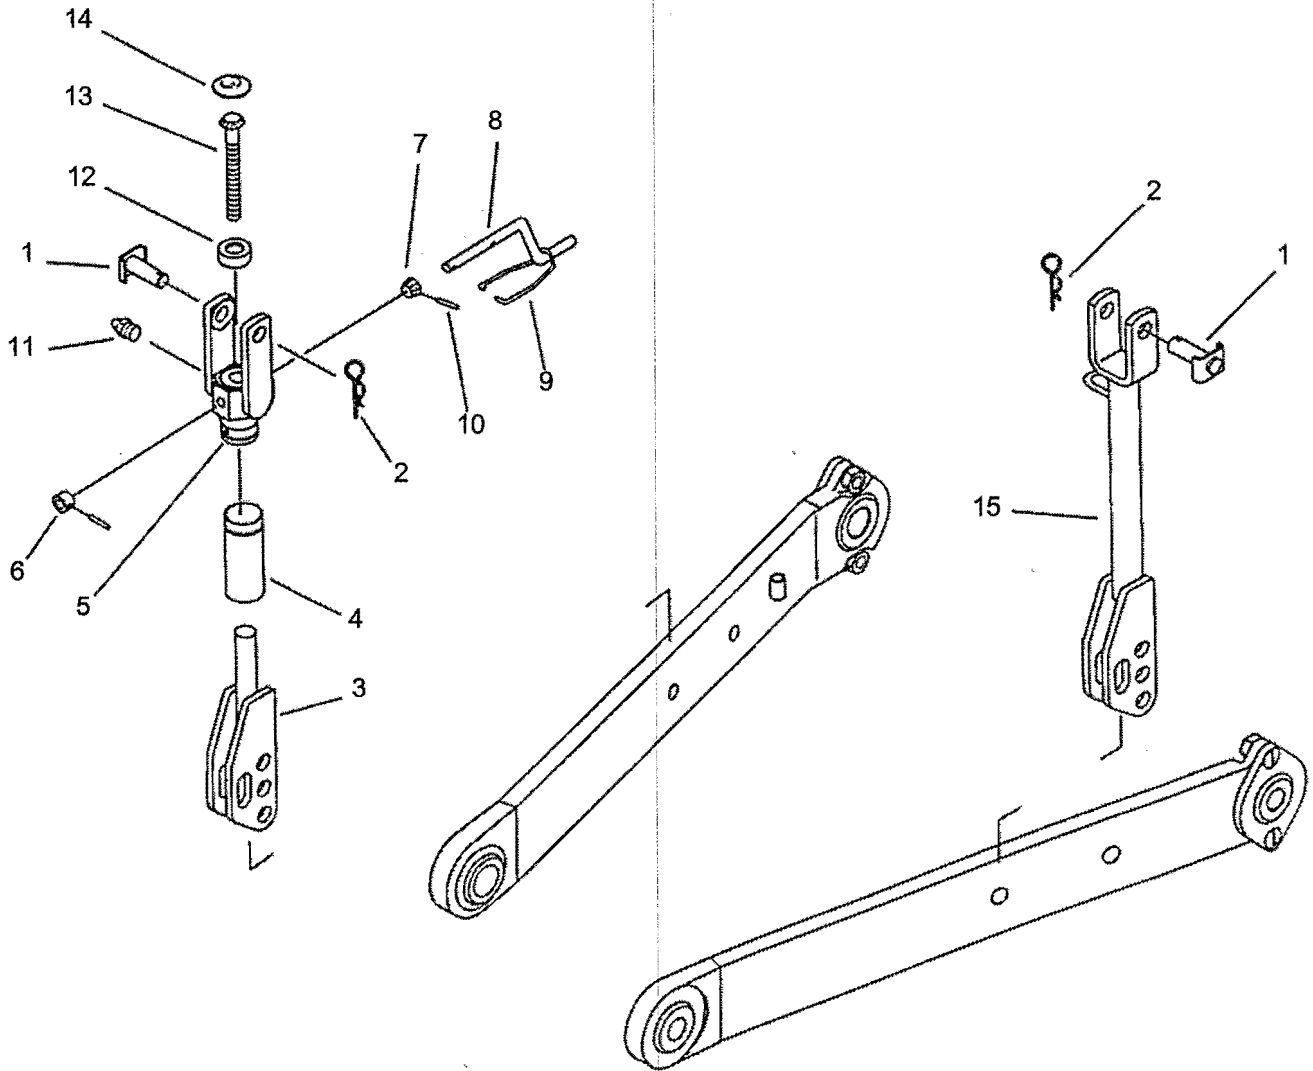

NOTES

ALL MODELS

SECTION 21

THREE POINT HITCH

 **Long Agribusiness**

COMMON SENSE SOLUTION

**ALL MODELS**

ITEM No.	LONG No.	VENDOR No.	DESCRIPTION	QTY.
				ALL MODELS
1-15	LG1752	A1828029	Bracket Assy	1
1	LG3783	1A1828005	Bracket	1
2	LG1972	S814015003	Ring, Snap	2
3	LG3784	3A1828010	Stopper	1
4	LG3404	3A1828014	Coller	1
5	LG1962	S155082533	Bolt, w/Washer (M8-1.00x25)	1
6	LG3405	3A1828021	Spring, Leaf	1
7	LG3406	3A1828022	Spring, Leaf	1
8	LG3407	3A1828023	Plate	2
9	LG3408	3A1828024	Plate, Lock	1
10	500351		Bolt, Hex (M14-1.5x45)	2
11	LG3785	3A1828030	Bracket, Upper Link	1
12	LG1973	S103167043	Bolt, Plain (M16-1.5x70)	1
13	N630072-S8		Washer, Plain	1
14	500394		Nut, Hex (M16-1.5)	1
15	LG1974	3A1828025	Pin	1
16	LG4087	A1896473	Bolt, Hex (M14-2.00x40)	6
17	N630187-S8		Washer, Spring (M14)	6