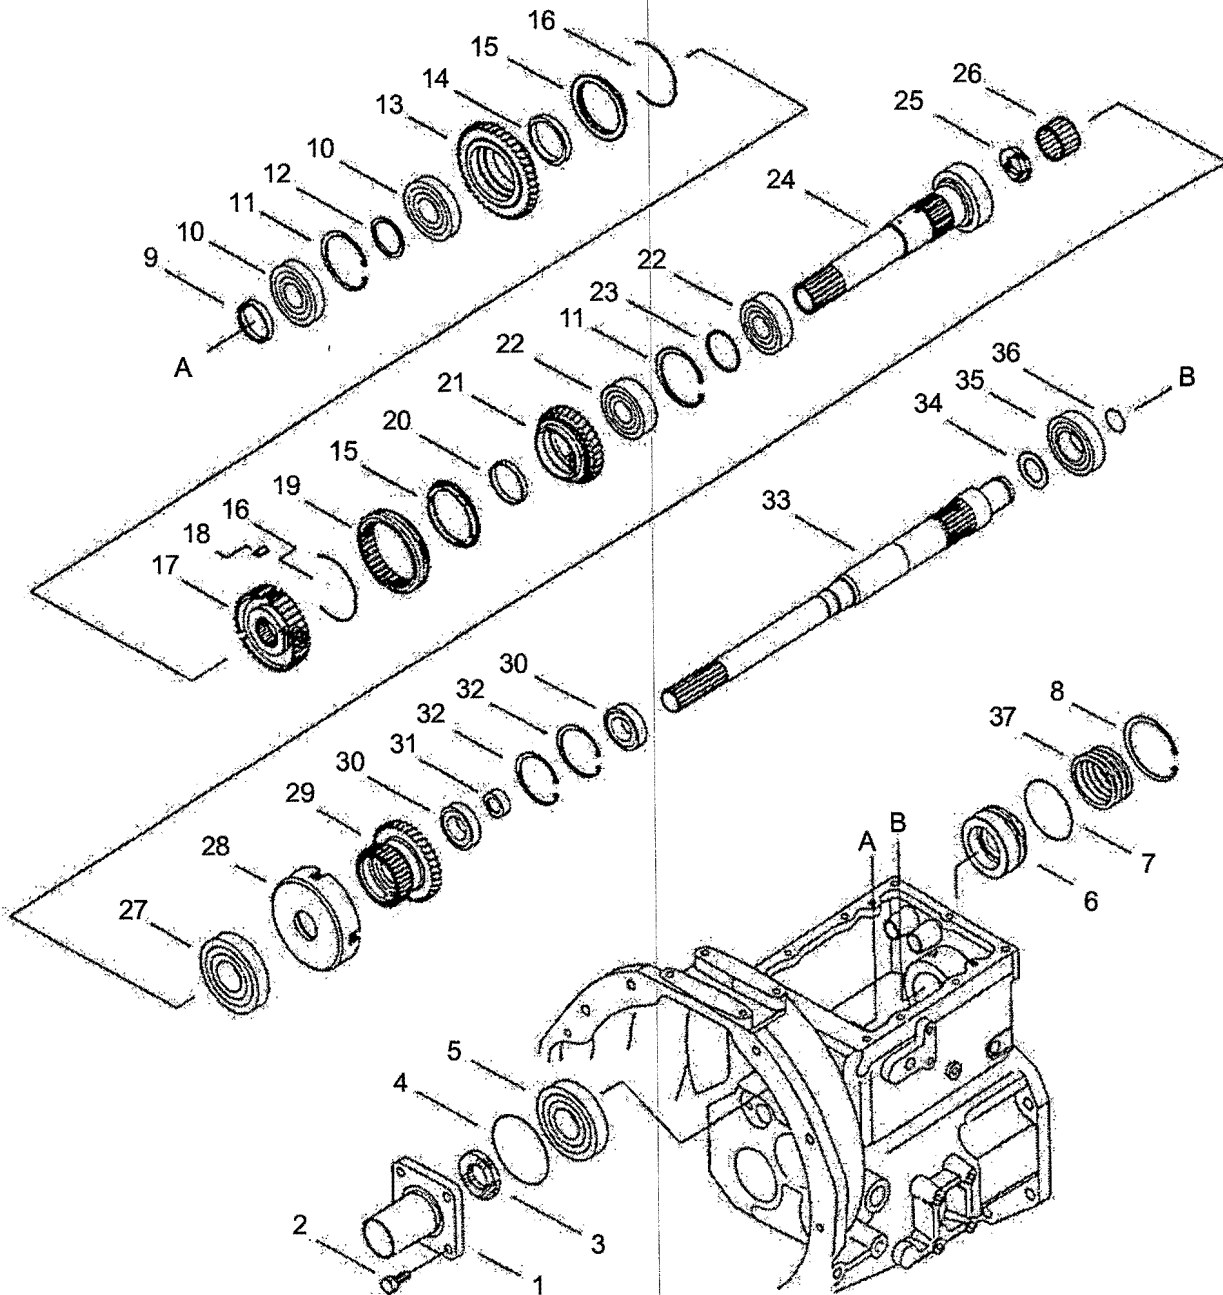

470DTC/530DTC/550DTC

ITEM No	LONG No.	VENDOR No.	DESCRIPTION	QTY. 470/530/550DTC	
1	LG1073	A1280077	Cover, Main Shaft	1	1
2	LG1862	S154102033	Bolt, Hex w/Washer	4	4
3	LG1401	A0653002	Seal, Oil	1	1
4	LG1289	S8040780010	O-Ring (S) (M079.5x2)	1	1
5	LG1720	A0862070	Bearing, Ball (6207) (M35x72x17)	1	1
6	LG1464	A1280070	Sleeve, HYD Circuit	1	1
7	LG1296	S801062010	O-Ring (P) (P62) (M62x5.7)	1	1
8	N660257-S		Ring, Snap (C)H (M72)	1	1
9	LG2144	A1281466	Spacer	1	1
10	LG1710	A1281477	Bearing, Ball 16008 (M68x40x9)	2	2
11	N660255-S		Ring, Snap (C)H (M68)	2	2
12	LG1470	A1281467	Spacer	1	1
13	LG3521	A1281460	Gear, F/DRV (41T,R)	-	1
-	LG2142	A1281461	Gear, F/DRV (38T,R)	1	-
14	LG4195	A1281545	Spacer	1	1
15	LG1383	A5000053	Ring, Synchronizer	2	2
16	LG2127	A1281398	Spring, Synchronizer	2	2
17	LG1190	A50000102	Hub, Shifting	1	1
18	LG2480	A1281399	Strut, Shifting	3	3
19	LG2126	A1281396	Sleeve, Shift	1	1
20	LG4196	A1281546	Spacer (M50x45x7.2)	1	1
21	LG2143	A1281462	Gear, R/DRV (34T) L	1	1
22	LG3522	A0869090	Bearing, Ball (6909) (M68x45x12)	2	2
23	LG1473	A1281470	Spacer (M50x45x2.5)	1	1
24	LG2145	A1281474	Shaft, M/DRV	1	1
25	LG1402	A1280051	Seal, Oil (M23x31x6)	1	1
26	LG3523	A1281475	Bearing, Needle (HK2516) (M32x25x16)	1	1
27	LG1719	A0862060	Bearing, Needle (HK2516) (M32x25x16)	1	1
28	LG2176	A1287209	Clutch Assy, HYD	1	1
29	LG2160	A1283201	Gear, PTO M/DRV (34T,R)	1	-
30	LG3524	A0869070	Bearing, Ball 6907 (M55x35x10)	2	2
31	LG3525	A1281471	Spacer (M42x35x9)	1	1
32	N660246-S		Ring, Snap (M55)	2	2
33	LG2161	A1283202	Shaft, PTO M/DRV	1	1
34	LG3526	A1281472	Spacer (M41x25x2)	1	1
35	LG1723	A0863050	Bearing, Ball (6305) (M25x62x17)	1	1
36	LG3321	A1281229	Ring, Piston (M25x2.5)	1	1
37	LG1239	A0870501	Shim (M56x71x0.15)	1	1
-	LG1240	A0870502	Shim (M56x71x0.2)	1	1
-	LG1241	A0870505	Shim (M56x71x0.5)	1	1
-	LG1242	A0870508	Shim (M56x71x1.0)	1	1