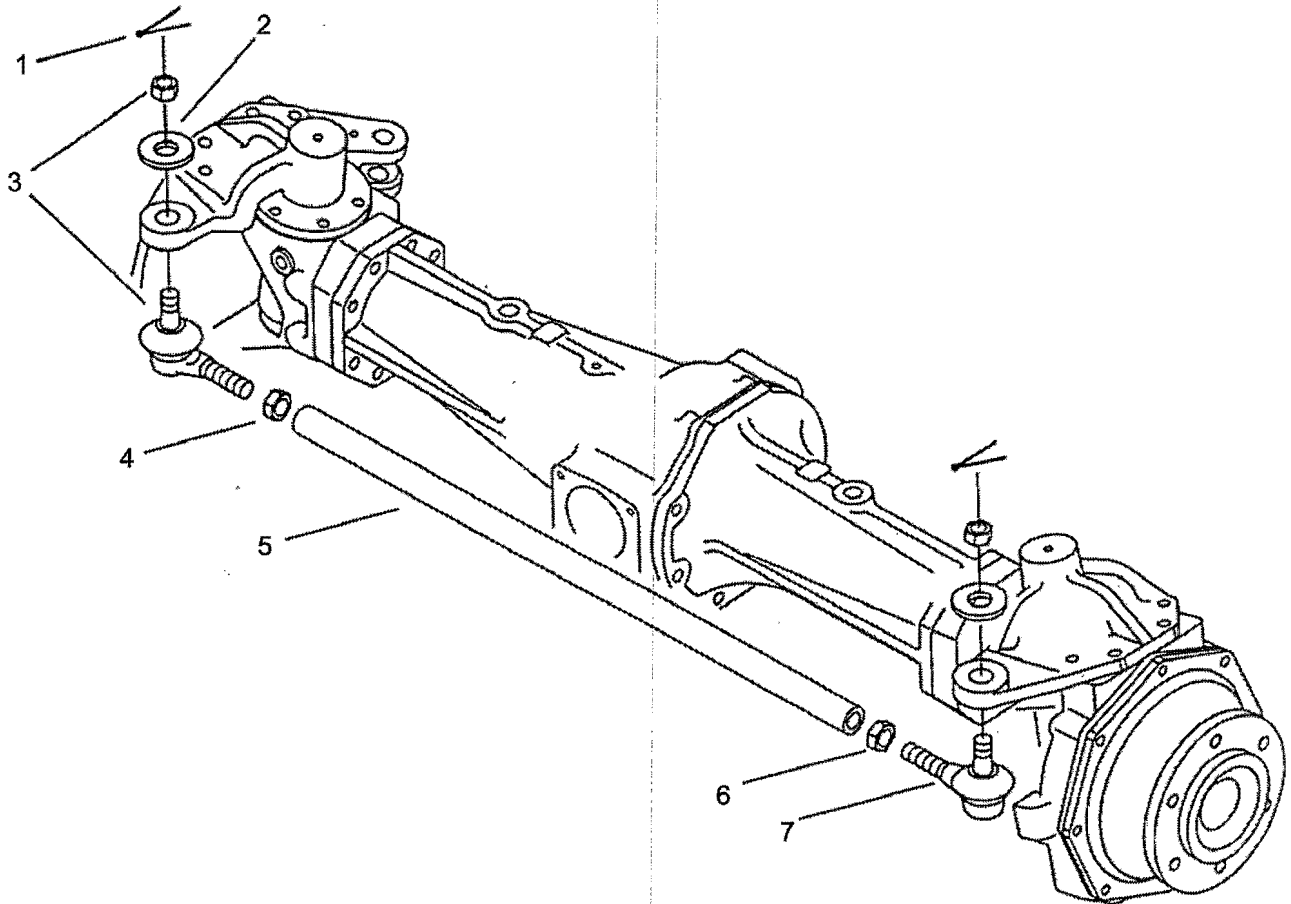

410DTC/450DTC/470DTC/530DTC/550DTC

ITEM No	LONG No.	VENDOR No.	DESCRIPTION	QTY.	
				410/450DTC	530DTC/550DTC
				470DTC	
1	N642590-S8		Pin, Split (M4x36)	2	2
2	LG1947	A1402060	Washer, Pin	2	2
3-7	LG3985	A1610030	Tie Rod Assy	1	-
-	LG3986	A1610029	Tie Rod Assy	-	1
3	LG3987	A1610036	End, Tie Rod (R)	1	1
4	LG1945	S306180043	Nut, Hex (R) (M18-1.5)	1	1
5	LG3988	A1610033	Pipe, Tie Rod	1	-
-	LG3989	A1610032	Pipe, Tie Rod	-	1
6	LG3990	A1610016	Nut, Hex (L) (M18-1.5)	1	1
7	LG3991	A1610035	End, Tie Rod (L)	1	1