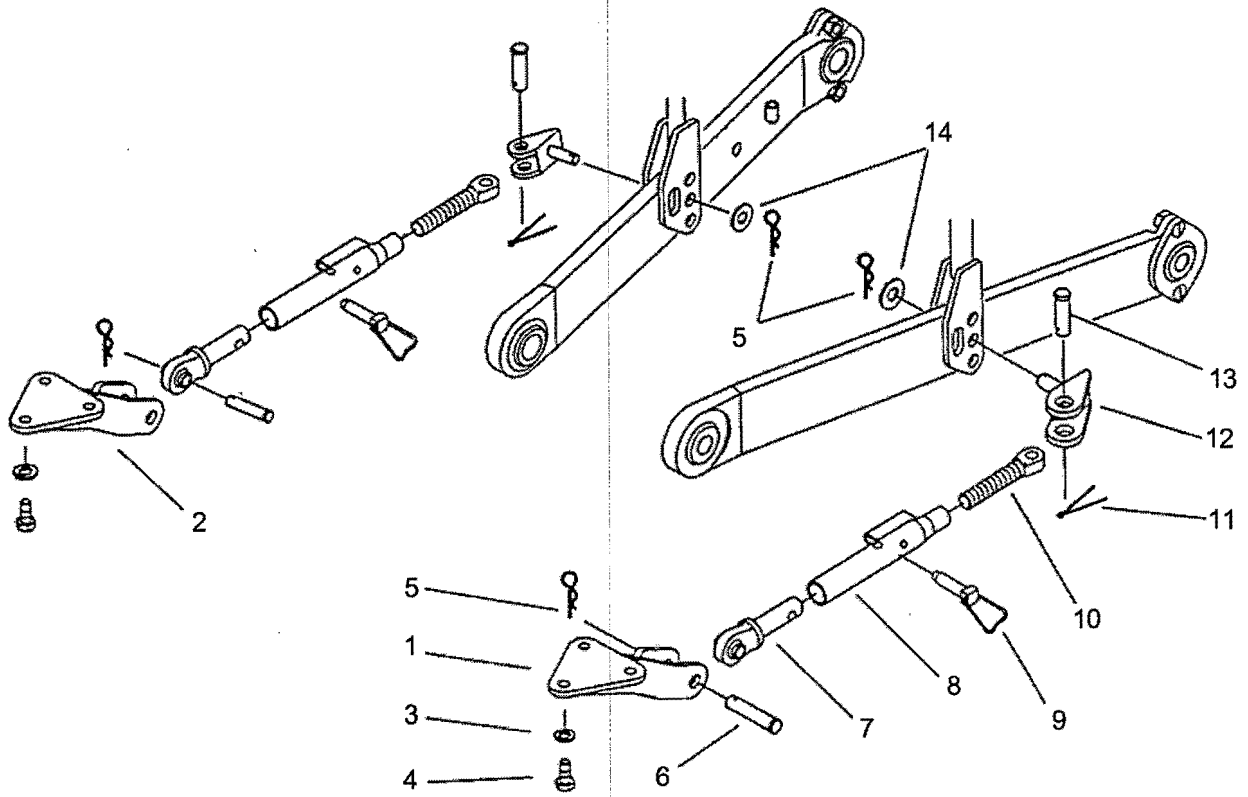

ALL MODELS

<i>ITEM No.</i>	<i>LONG No.</i>	<i>VENDOR No.</i>	<i>DESCRIPTION</i>	<i>QTY.</i> <i>ALL MODELS</i>
1	LG3868	A1896442	Bracket, Check Link (L)	1
2	LG3869	A1896443	Bracket, Check Link (R)	1
3	N630176-S8		Washer, Spring (M16)	8
4	LG3870	S103165043	Bolt, Hex (M16-1.5x50)	8
5	LG1991	3A1970091	Pin, Snap	4
6	LG3871	A1896302	Pin, Check Link (F)	2
7-13	LG4046	A1896459	Check Link Assy (L) 270-350	1
-	LG4047	A1896460	Check Link Assy (R) 270-350	1
7	LG4048	A1896456	Rod, Front	2
8	LG3873	A1896299	Sleeve, Check Link (M27x3)	2
9	LG3874	A1896304	Pin, Linch	2
10	LG4049	A1896457	Rod, Screw Rear	2
11	N642590-S8		Pin, Split (M4x36)	2
12	LG3876	A1896458	Pin, Check Link	2
13	LG3972	A1896461	Pin, Check Link (R)	2
14	LG3878	S364200013	Washer, Plain	2