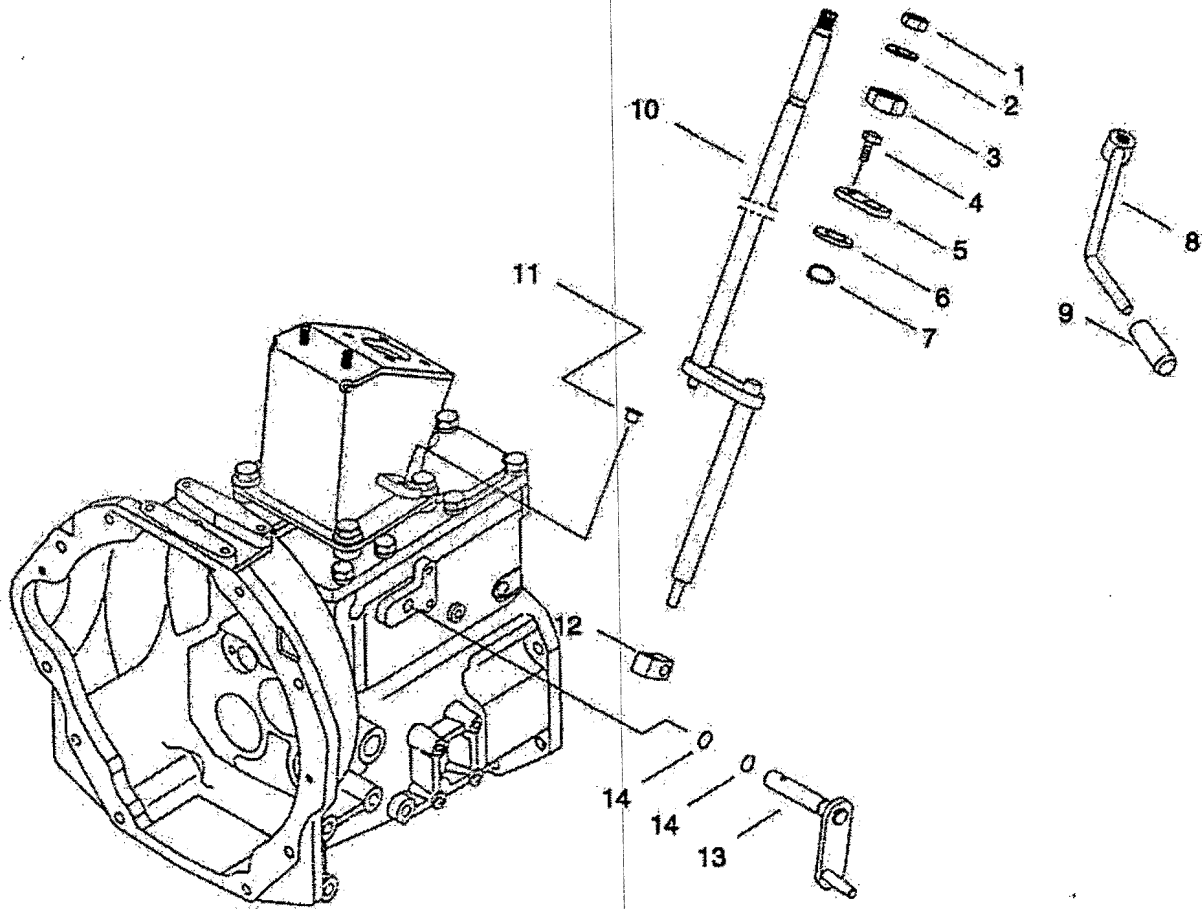

Effective on 410 DTC Tractors from Serial No. J00017 and up.
Effective on 450 Tractors from Serial No. J00169 and up.
Effective on 470 DTC Tractors from Serial No. J00065 and up.
Effective on 530 DTC Tractors from Serial No. J00057 and up.
Effective on 550 Tractors from Serial No. J00144 and up.

All Models

ITEM No	LONG No.	VENDOR No.	DESCRIPTION	QTY. ALL MODELS
1	LG3556	S310120013	Nut, Hex 3-TY (M12-1.25)	1
2	N630070-S8		Washer, Pin. S-RD (M12)	1
3	LG3557	S316200013	Nut, Hex S 2-TY (M20-1.5)	1
4	LG3558	S155083033	Bolt, Hex (M8-1.25x30)	1
5	LG3559	A1291084	Guide, Shaft F-R	1
6	N630073-S8		Washer, PLN S-RD (M20)	1
7	N661216-S8		Ring, Snap (M20)	1
8	LG1163	A1291100	Hand Lever, F-R	1
9	LG1152	A1100048	Grip	1
10	LG1440	A1291099	Shaft, Shuttle Shift	1
11	LG1015	A1970234	Bushing, Flange	1
12	LG3560	A1291175	Guide, Shuttle Shift	1
13	LG4187	A1291182	Lever, Outer F-R	1
14	LG1292	S801012010	O-Ring (P) P12 (M12x2.4)	1

Effective on 410 DTC Tractors from Serial No. J00017 and up.

Effective on 450 Tractors from Serial No. J00169 and up.

Effective on 470 DTC from Serial No. J00065 and up.

Effective on 530 DTC from Serial No. J00057 and up.

Effective on 550 Tractors from Serial No. J00144 and up.