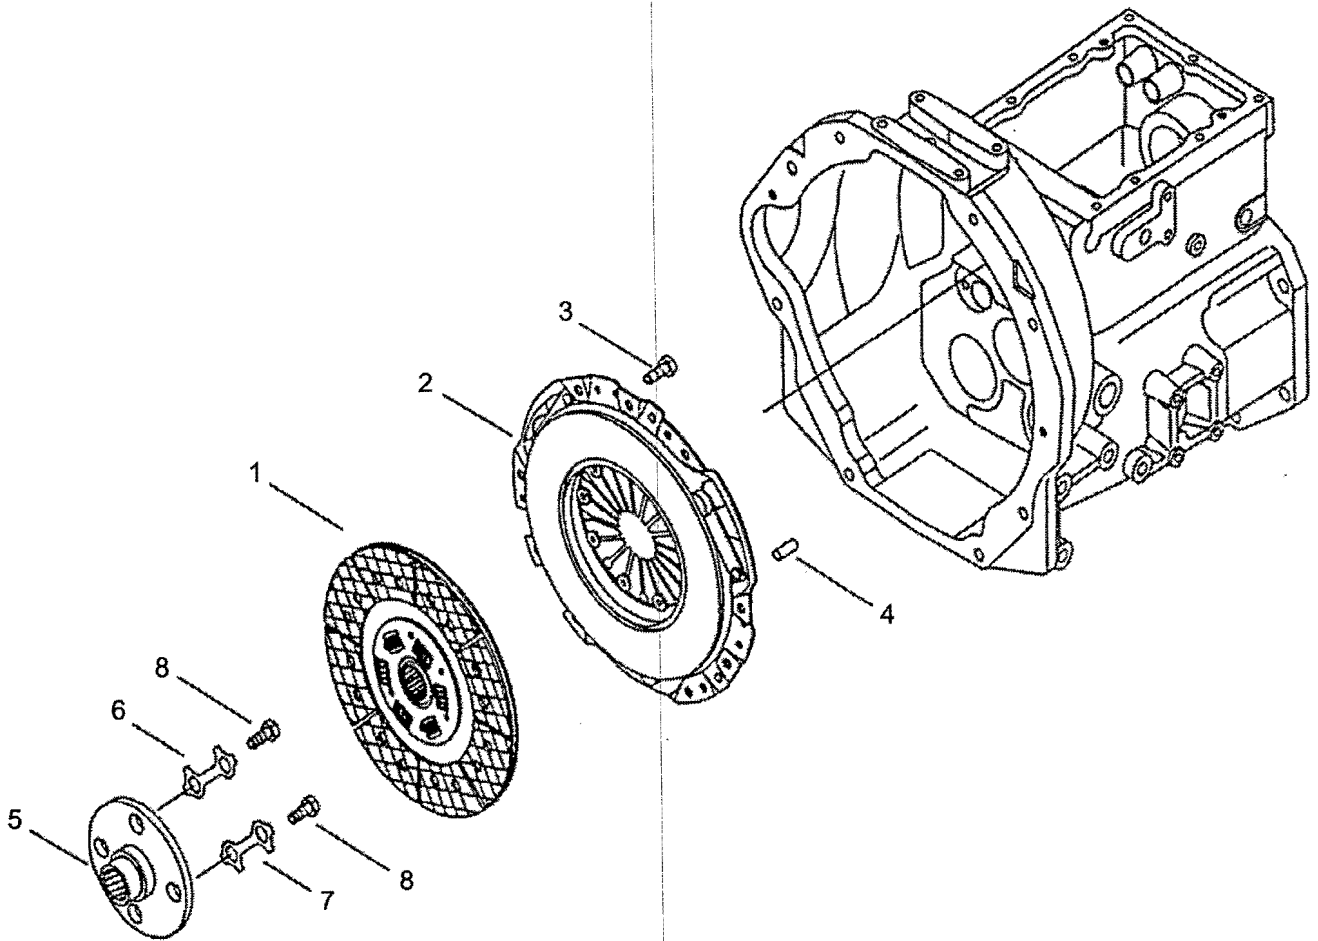

NOTES

CLUTCH

All Models

<i>ITEM No</i>	<i>LONG No.</i>	<i>VENDOR No.</i>	<i>DESCRIPTION</i>	<i>QTY.</i> <i>ALL MODELS</i>
1-2	LG1048	A1250066	Clutch Assy, Set	1
1	LG3498	A1250067	Clutch Disk Assy	1
2	LG3499	A1250051	Clutch Cover Assy	1
3	LG1904	S153082533	Bolt, Hex w/Washer (M8-1.25x25)	12
4	LG1324	S421061210	Pin, Dowel	12
5	LG1462	A1250070	Sleeve, Fly Wheel	1
6	LG1358	A1250077	Plate, Lock	1
7	LG1357	A1250075	Plate, Lock	1
8	LG1783	A1250074	Bolt, Ind. Sleeve (M12-1.25x23)	4