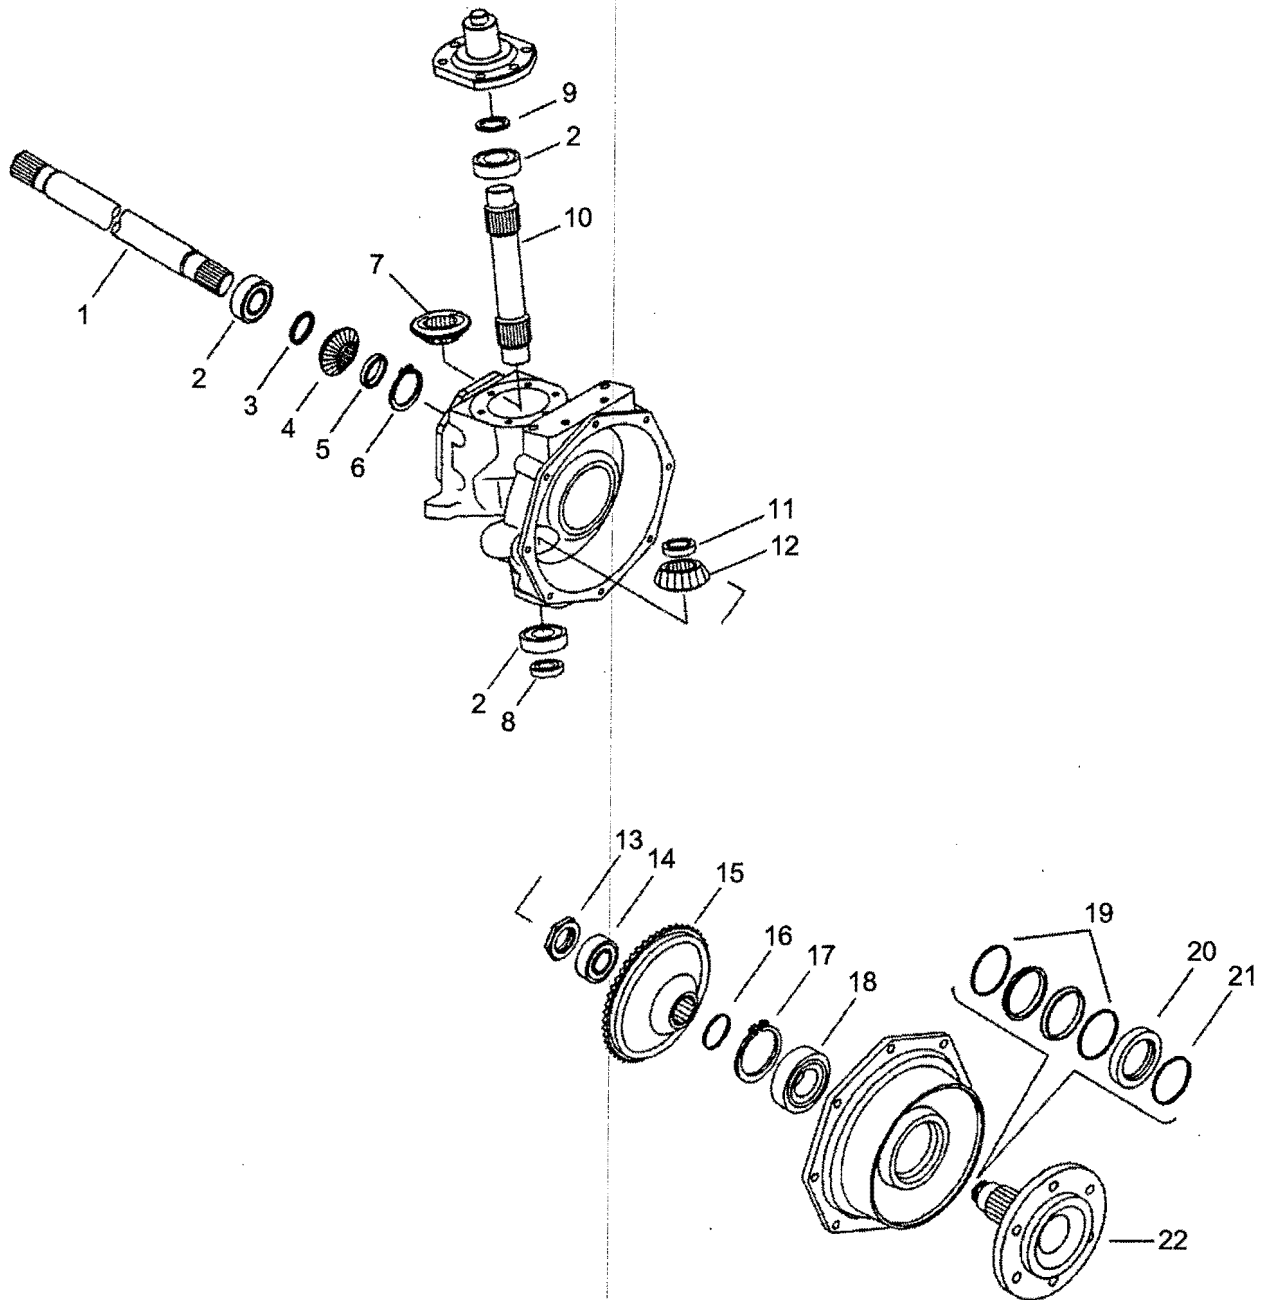

410DTC/450DTC/470DTC/530DTC/550DTC

ITEM No	LONG No.	VENDOR No.	DESCRIPTION	QTY.	
				410/450DTC	530DTC/550DTC 470DTC
1	LG2008	3A1415005	Shaft, Diff	2	-
-	LG1421	A1400069	Shaft, Diff	-	2
2	LG1712	3A1970031	Bearing, Ball 6307(M80x35x21)	6	6
3	LG1445	3A1970124	Shim	AR	AR
-	LG1446	3A1970125	Shim	AR	AR
-	LG1447	3A1970126	Shim	AR	AR
4	LG1119	A1400057	Gear	2	2
5	LG1796	A1400059	Washer (M41x35x3.4)	2	2
6	N661228-S		Ring, Snap (M32.2x1.5)	2	2
7	LG1120	A1400058	Gear	2	2
8	LG1742	3A1970034	Bearing, Thrust NSK51107 (M52x35x12)	2	2
9	LG1224	3A1970109	Liner	AR	AR
-	LG1225	3A1970110	Liner	AR	AR
-	LG1226	3A1970111	Liner	AR	AR
10	LG1432	3A1402009	Shaft, Pinion	2	2
11	LG1743	3A1970035	Bearing, Thrust NSK51108 (M60x40x13)	2	2
12	LG1118	3A1402011	Gear	2	2
13	LG1797	A1402047	Nut, Lock (M30-1.5)	2	2
14	LG1713	3A1970032	Bearing, Ball 6308 (M90x40x23)	2	2
15	LG1121	A1402044	Gear	2	2
16	LG1227	3A1970112	Liner	AR	AR
-	LG1228	3A1970113	Liner	AR	AR
-	LG1229	3A1970114	Liner	AR	AR
-	LG1230	3A1970115	Liner	AR	AR
17	N660264-S		Ring, Snap (M95.5x3)	2	2
18	LG1714	3A1970033	Bearing, Ball 6210 (M90x50x20)	2	2
19	LG3983	A1400188	Group, Seal	1	1
20	LG1186	A1400074	Housing, G-Seal	2	2
21	LG1288	S804055010	O-Ring (M54.5x2.0)	2	2
22	LG3349	A1402068	Shaft, Axle	2	2