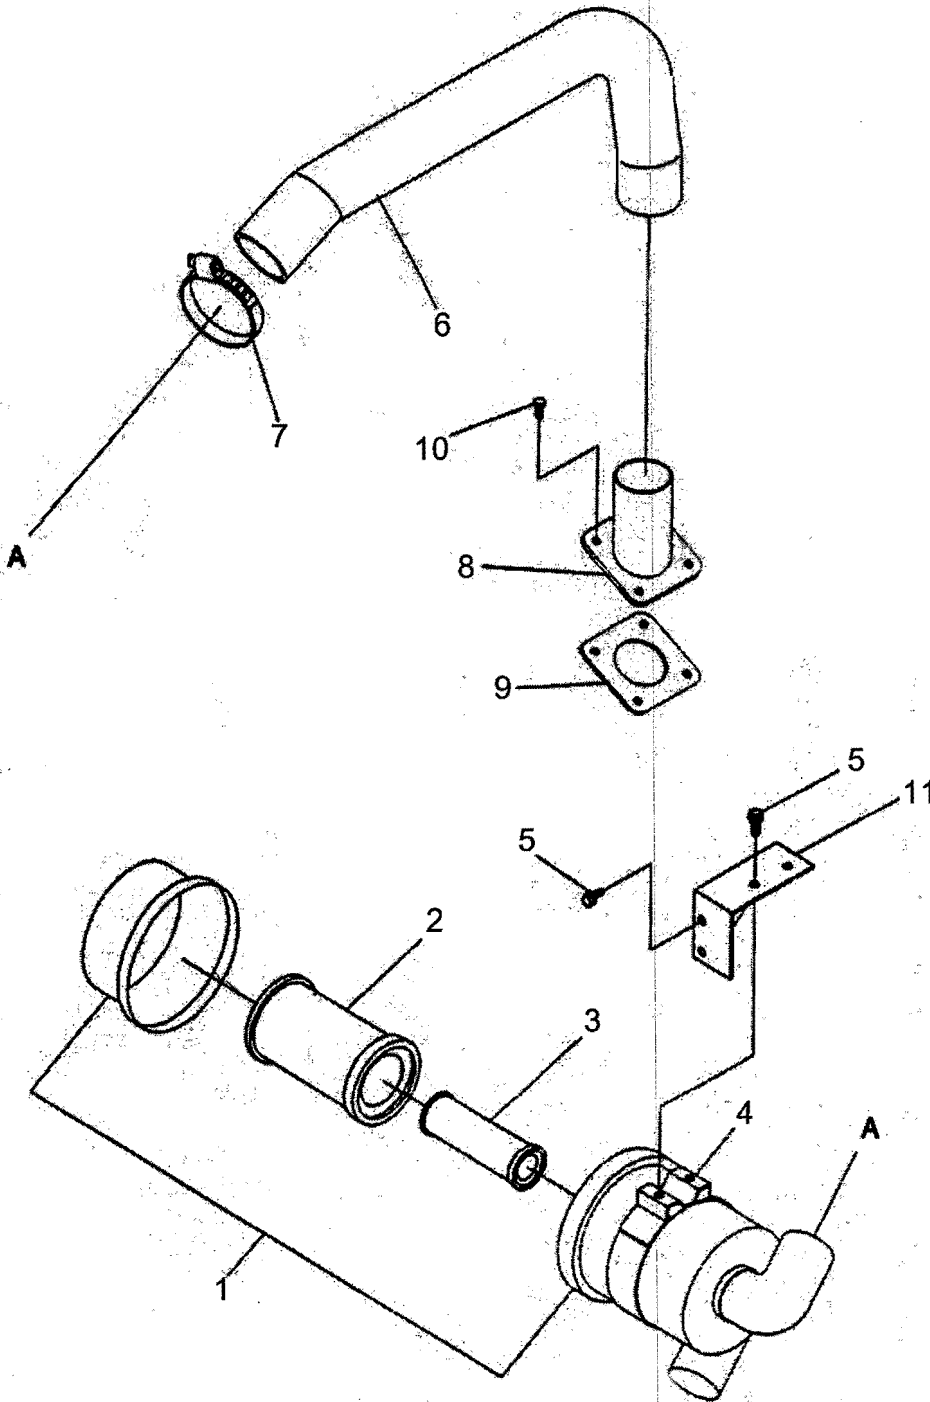

530DTC/550/550DTC

ITEM No	LONG No.	VENDOR No.	DESCRIPTION	QTY.	
				550	530/550DTC
1-3	LG3486	A1190107	Air Cleaner Assy	1	1
1	LG3487	A1190118	Body Assy	1	1
2	LG3488	A1190108	Filter, Primary	1	1
3	LG3489	A1190109	Filter, Safety	1	1
4	LG3490	A1190106	Band, Air Cleaner	1	1
5	LG1862	S154102033	Bolt, w/Washer (M10-1.25x20)	4	4
6	LG3969	A1190126	Hose, Air Intake	1	1
7	LG3307	A1970201K	Clamp, Hose	2	2
8	LG1329	A1190052	Pipe, Air Intake	1	1
9	LG1115	A1190051	Gasket	1	1
10	LG1951	S153082033	Bolt, w/Washer (M8-1.25x20)	4	4
11	LG3970	A1190124	Bracket, Air Cleaner	1	1