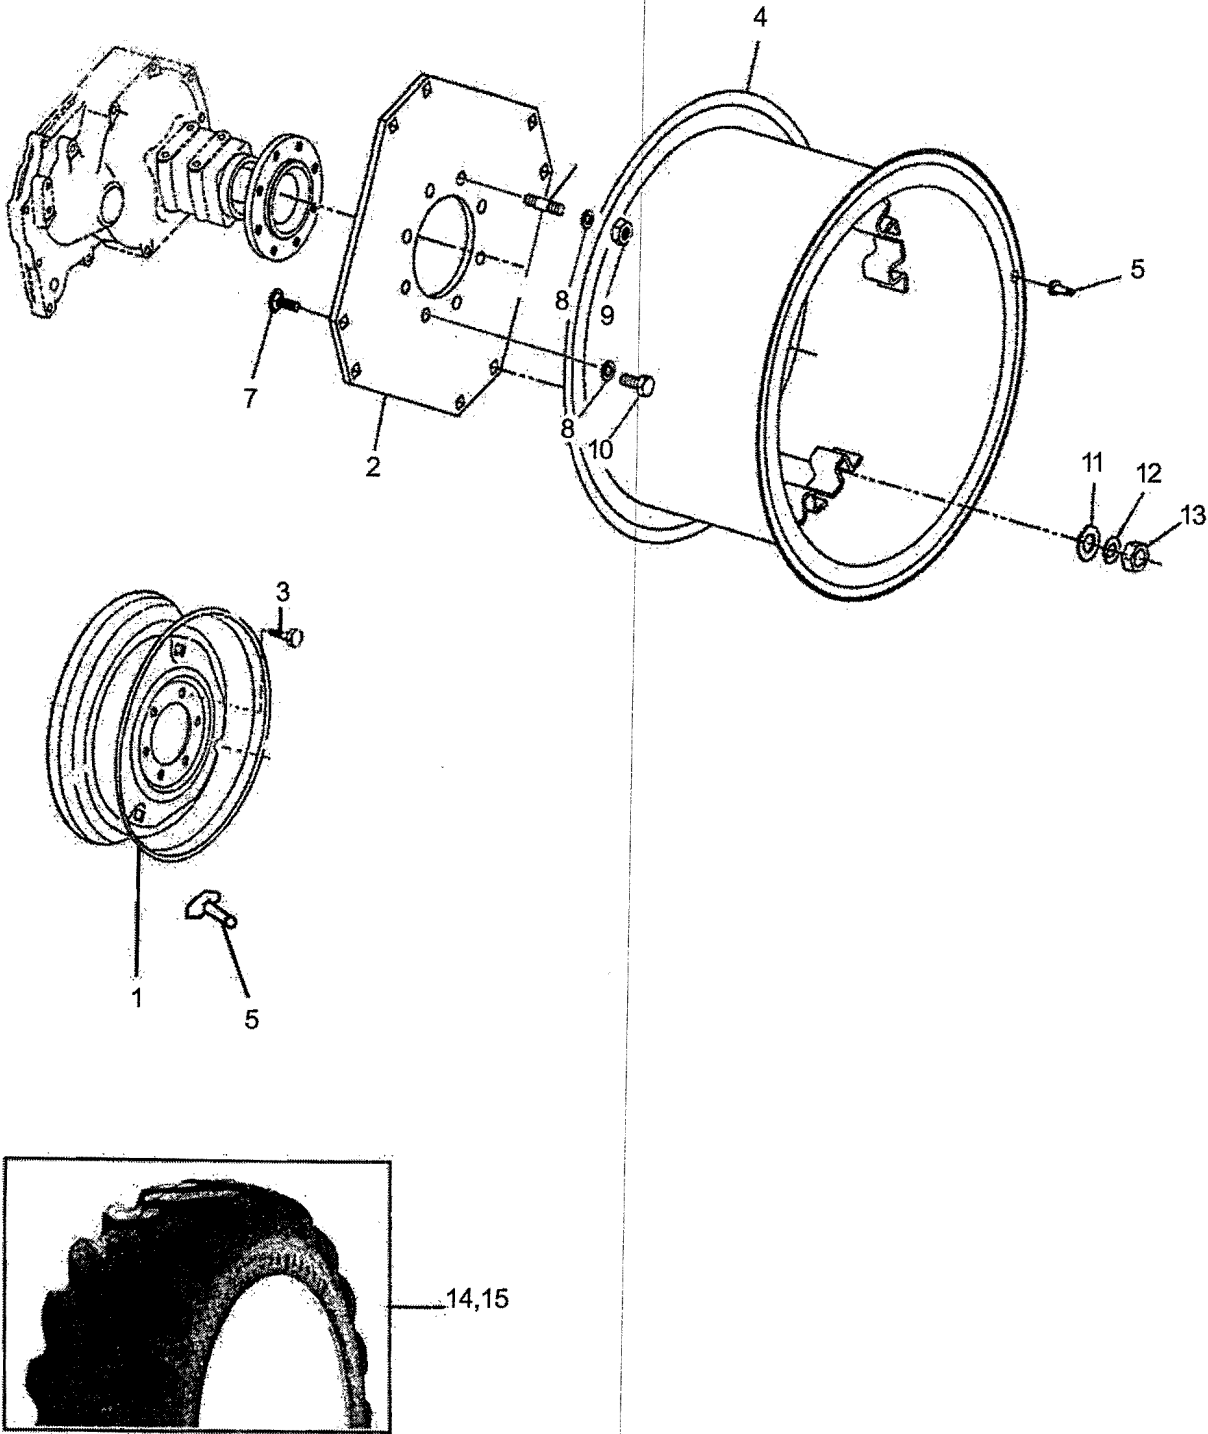

450/550

ITEM No.	LONG No.	VENDOR No.	DESCRIPTION	QTY.	
				450	550
1	757034		Front Wheel	2	2
2	902712		Center Disc, Rear	2	2
3	TX10870	40.31.115	Front Lug Bolt	12	12
4	902707		Wheel, Rear (M15x24)	2	2
5	757044		Valve Stem	4	4
6	LG3984	S167183023	Bolt, Stud (M18-1.5x30)	4	4
7	58877-S8		Bolt, Carriage (M5/8-11x3 1/4)	16	16
8	500215		Washer, Lock (M18)	16	16
9	LG3684	S302180043	Nut, Hex. (M18-1.5)	4	4
10	500358		Bolt, Hex. (M18-1.5x35)	12	12
11	44742-S8		Washer, Flat (M5/8)	16	16
12	34811-S8		Washer, Lock (M5/8)	16	16
13	33849-S8		Nut, Hex. (M5/8-11)	16	16
14	902690		Tire, Rear (17.5L-24)	2	2
15	904218		Tire, Front (11L-15)	2	2