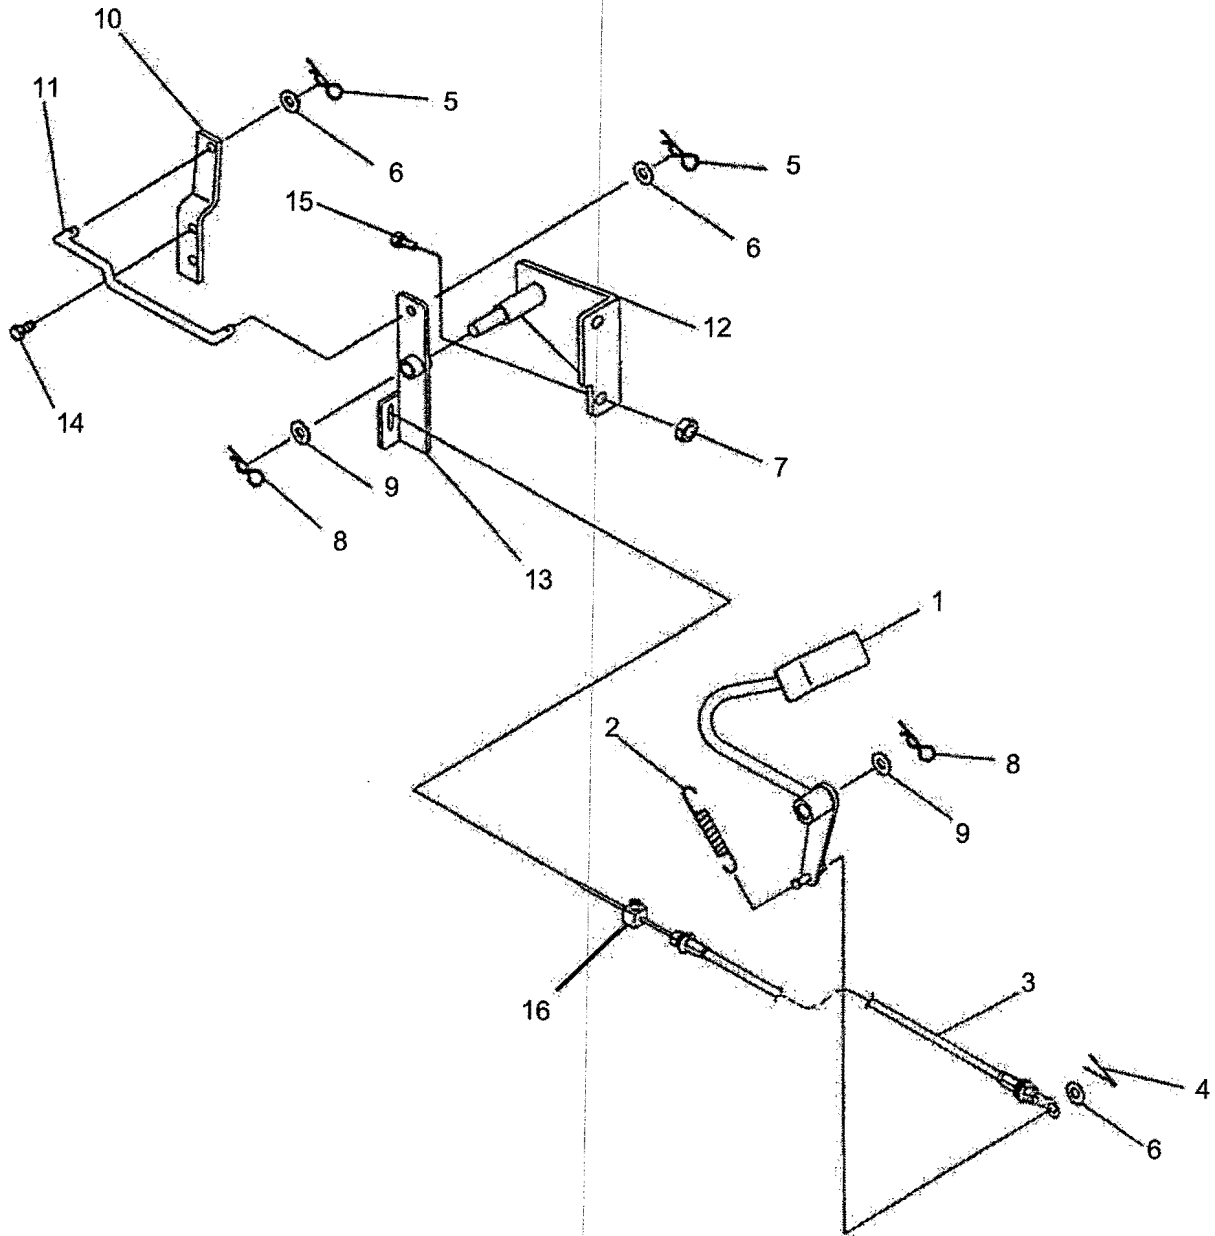

410DTC/450/450DTC/470 DTC

ITEM No	LONG No.	VENDOR No.	DESCRIPTION	QTY.		
				450	410/450DTC	470DTC
1	LG1306	A1100050	Pedal, Accelerator	1	1	1
2	LG1495	3A110008	Spring, Return	1	1	1
3	LG1536	A1100045	Wire, Pedal	1	1	1
4	500300	S441251613	Pin, Split (M2.5x16)	1	1	1
5	LG1870	S443060013	Pin, Clip (M3x21.2)	3	3	3
6	N630067-S8		Washer, Plain (M6)	5	5	5
7	LG1890	S345080013	Nut, Flange (M8-1.25)	1	1	1
8	LG1872	S443120013	Pin, Clip (M6x21.2)	2	2	2
9	LG1869	S365123013	Washer, Plain (M13)	1	1	1
10	LG2515	A1100070	Lever, Injection Pump	1	1	1
11	LG2517	A1100072	Rod, Engine Control	1	1	1
12	LG2519	A1100073	Bracket, Control Rod	1	1	1
13	LG1834	A1100074	Lever, Engine Control	1	1	1
14	LG2488	S155061633	Bolt, w/Washer (M6-1.0x16)	2	2	2
15	LG3965	S155081633	Bolt, w/Washer (M8-1.25x16)	1	1	1
16	905146		Push-Pull Cable Clamp	1	1	1