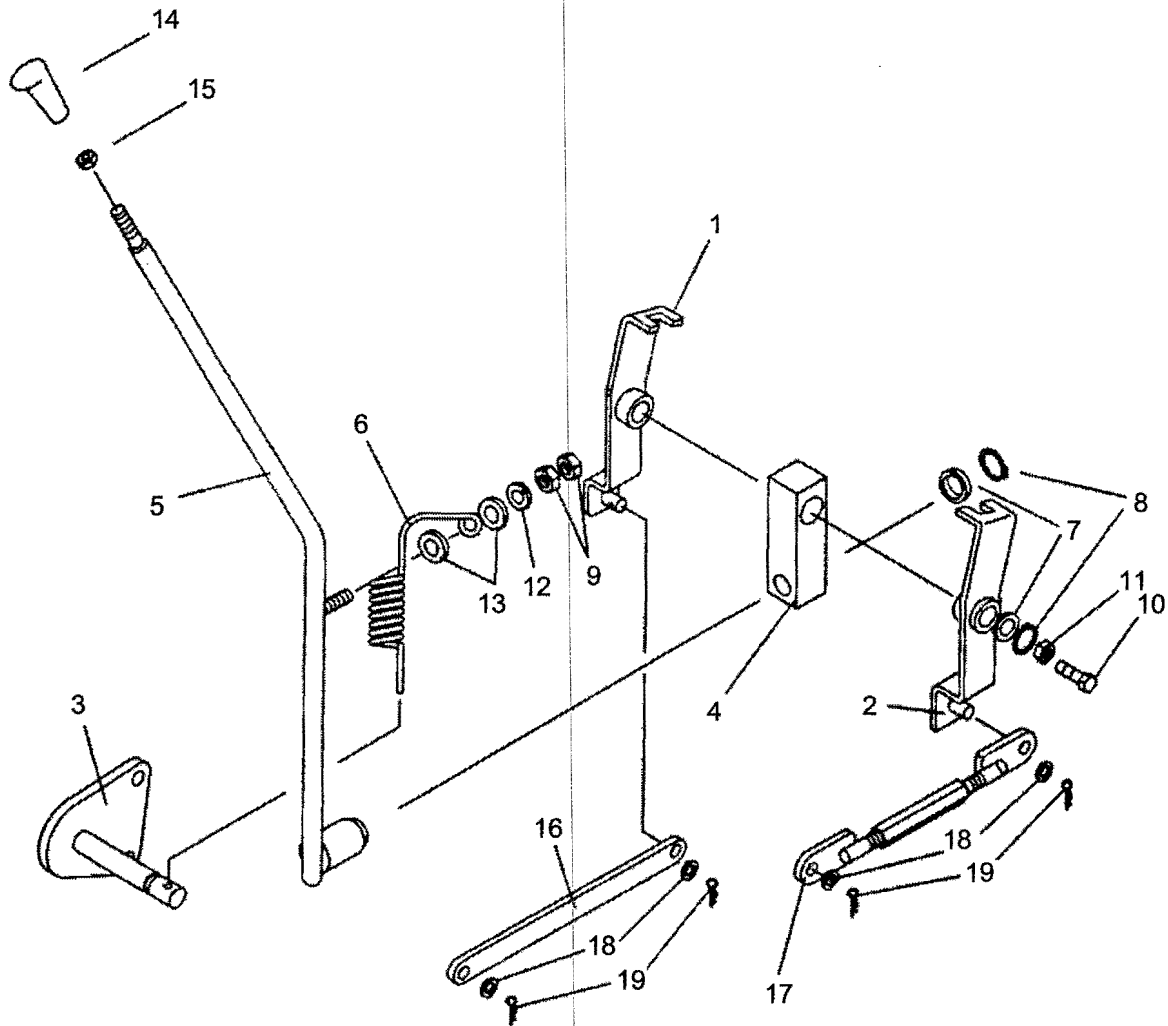

470DTC/530DTC/550DTC

RANGE SELECTOR LEVER - 4 WHEEL DRIVE

470DTC/530DTC/550DTC

<i>ITEM No</i>	<i>LONG No.</i>	<i>VENDOR No.</i>	<i>DESCRIPTION</i>	<i>QTY.</i> <i>470/530/550DTC</i>	
1	LG1175	A1292020	Holder, Shaft Link		1
2	LG1107	A1292086	Fork, Sub T/M	1	1
3	LG1376	A1292112	Rail, Sub T/M	1	1
4	LG1391	A1292088	Rod, Sub T/M	1	1
5	LG1219	A1292089	Lever, Sub T/M Inner	1	1
6-9	LG3561	A1292130	Hand Lever Assy, Sub T/M	1	1
6	LG1164	A1292104	Hand Lever, Sub T/M	1	1
7	LG1259	A1292094	Link, Sub T/M	1	1
8	N630069-S8		Washer, Plain (M10)	2	2
9	LG1871	S443100013	Pin, Snap (M8x32)	2	2
10	LG1794	A1292091	Bolt, Self Lock (M10-1.25)	1	1
11	LG1701	A1292102	Arm, Outer Sub T/M	1	1
12	LG3562	A1970252	Grip, Change	1	1
13	LG1707	A20063390	Ball, Shift Fork (M11/32)	1	1
14	LG1860	S153081633	Bolt, Hex (M8-1.25x16)	1	1
15	500360		Pin, Spring (M8.6x32)	1	1
16	LG1293	S801016010	O-Ring P16 (M16x2.4)	1	1
17	N661206-S		Ring, Snap (M10)	1	1
18	N661216-S		Ring, Snap (M20)	1	1
19	LG1026	3A1290009	Cap, Rail	1	1
20	LG1489	3A1290011	Spring	1	1
21	LG1868	S314100013	Nut, Hex (M10-1.25)	1	1
22	LG3563	S361200013	Washer, Spring (M33.8x20.2x5)	1	1
23	N630073-S8		Washer, Plain (M20)	1	1
24	LG1427	A1293083	Shaft, Lever	1	1
25	N661212-S		Ring, Snap	1	1