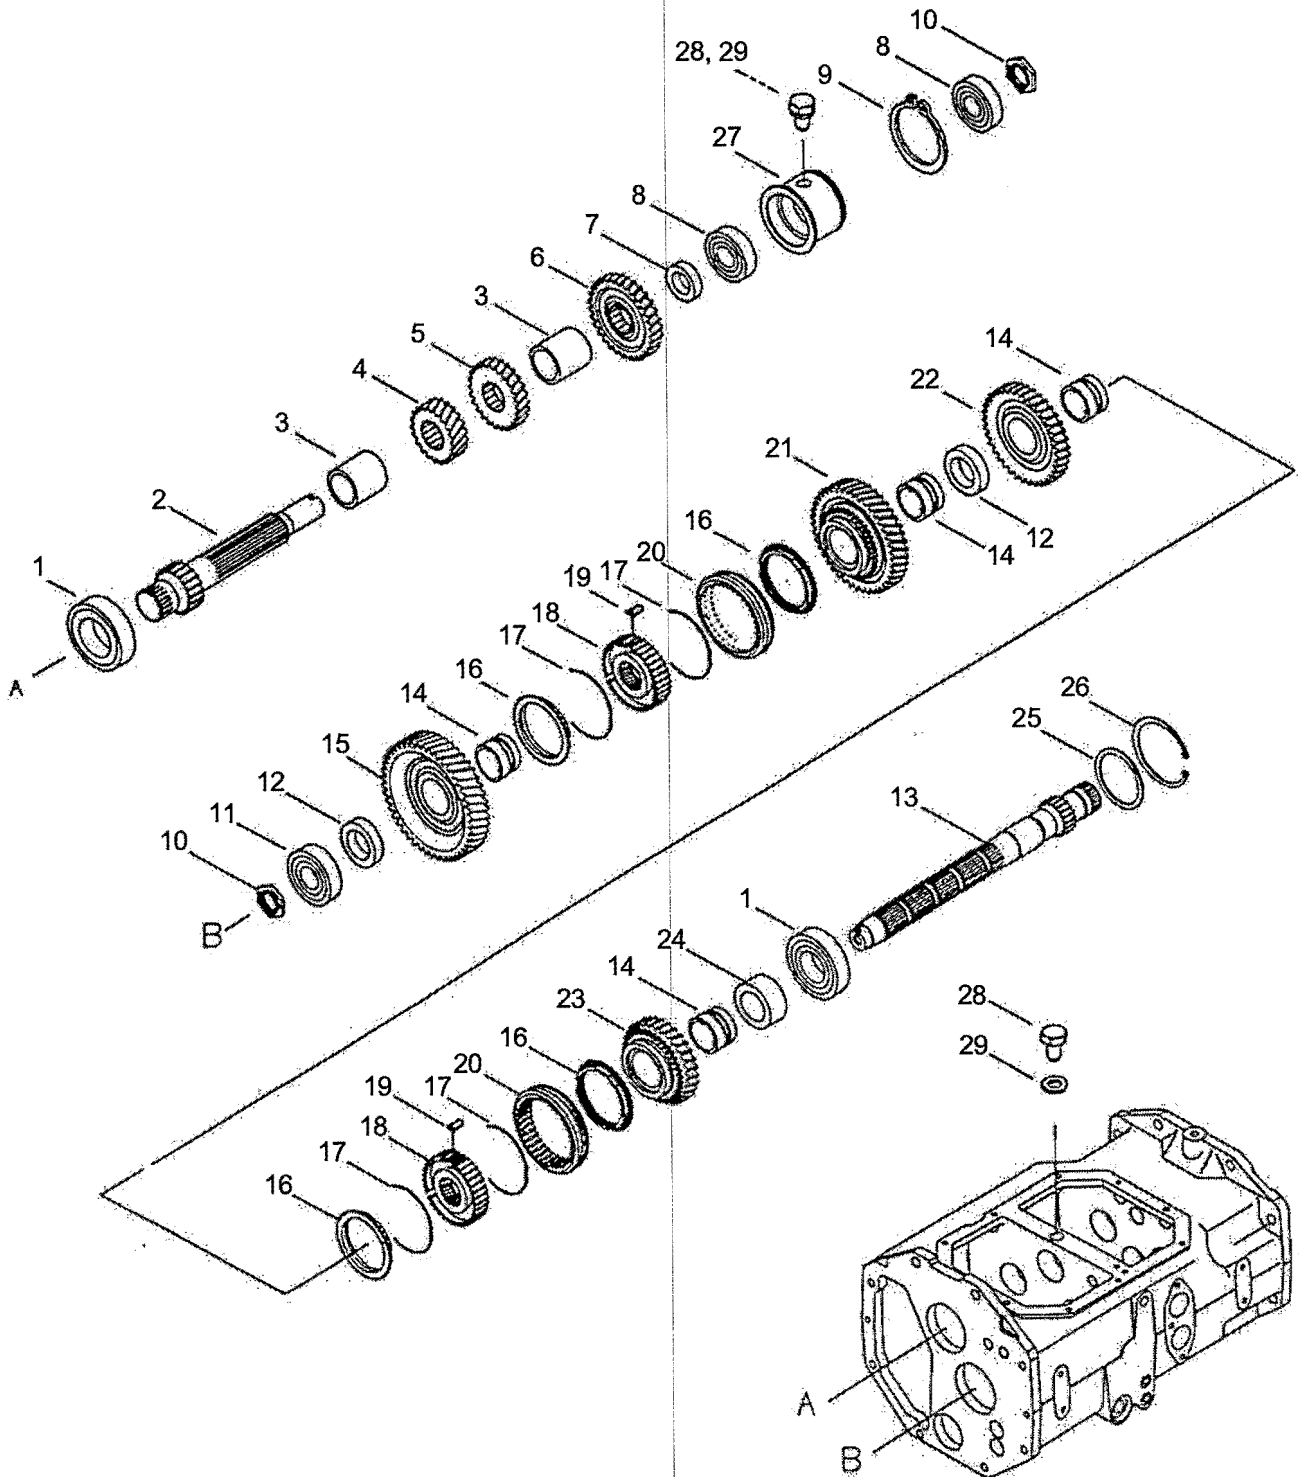

410DTC/450DTC/470DTC/530DTC/550DTC

ITEM No	LONG No.	VENDOR No.	DESCRIPTION	QTY.	
				410DTC 450/470DTC	530/550DTC
1	LG1720	A0862070	Bearing, Ball 6207 (M72x35x17)	2	2
2	LG3631	A1281501	Shaft, Shuttle DRV	1	1
3	LG1465	A1281152	Spacer (M42.7x33.5x44.5)	2	2
4	LG1125	A1281141	Gear, 2ND DRV	1	1
5	LG1127	A1281143	Gear, 3RD DRV	1	1
6	LG1129	A1281145	Gear, 4TH DRV	1	1
7	LG3532	A1281497	Spacer (M40x25.5x8.5)	1	1
8	LG1735	A1281230	Bearing, Taper Roller 32005XJ (M47x25x15)	2	2
9	LG3533	S810055001	Ring, Snap (C)H (M50.8x2)	1	1
10	LG1785	A1281034	Nut, Lock (M25-1.5)	2	2
11	LG1725	A0863061	Bearing Ball 6306 (M72x30x19)	1	1
12	LG2109	A1281158	Spacer (M50x 33x12)	2	2
13	LG1428	A1281211	Shaft, Main DRVN	1	1
14	LG1460	A1281081	Sleeve, Gear	4	4
15	LG1124	A1281176	Gear, 1ST DRN	1	1
16	LG1386	A1281354	Ring, Synchronizer	4	4
17	LG1488	3A1281021	Spring	4	4
18	LG1189	A1281384	Hub, Shift (F-R)	2	2
19	LG1311	3A1281020	Piece	6	6
20	LG1455	A1281361	Sleeve, Shift	2	2
21	LG1126	A1281142	Gear, 2ND DRVN	1	1
22	LG1128	A1281144	Gear, 3RD DRV	1	1
23	LG1130	A1281146	Gear, 4TH DRV	1	1
24	LG1466	A1281191	Spacer, T/M Shaft (M50x33x44.5)	1	1
25	LG1051	3A1281015	Collar	1	1
26	N660257-S		Ring, Snap (M72x2.5)	1	1
27	LG3534	A1281498	Holder, Bearing	1	1
28	LG3535	A1281499	Bolt, Stopper (M10-1.25x20)	1	1
29	N630174-S8		Washer, Spring (M10)	1	1