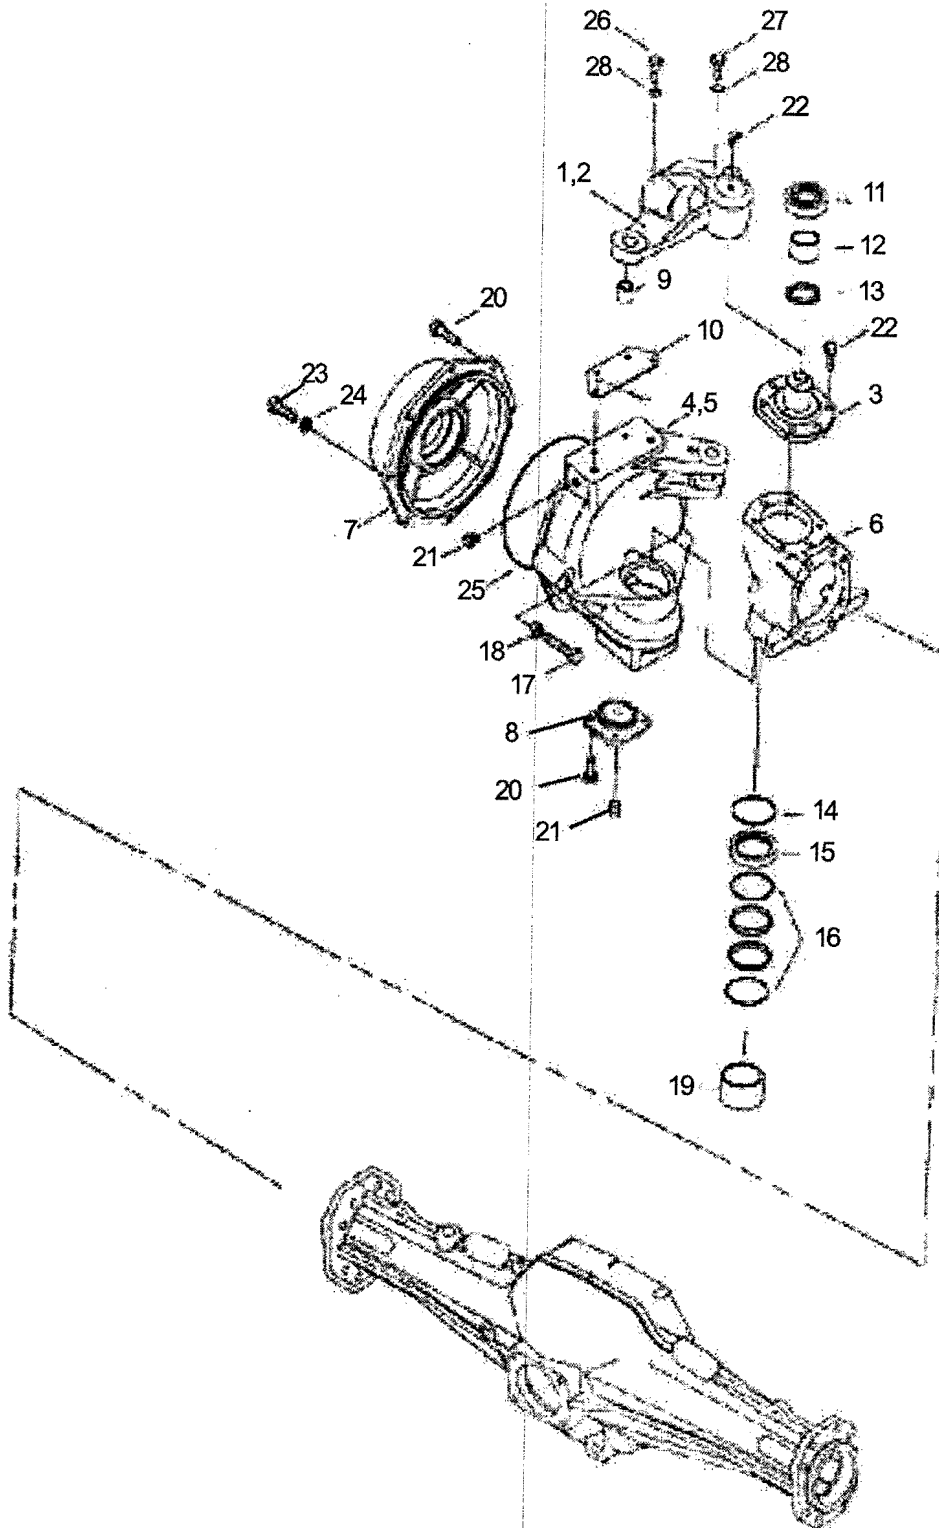

470DTC/530DTC/550DTC

FRONT AXLE CASE 8 HOLE AXLE - 4WD

470DTC/530DTC/550DTC

ITEM No	LONG No.	VENDOR No.	DESCRIPTION	QTY. 470/530/550DTC
1	LG4518	A1400229	Arm, RH	1
2	LG4519	A1400230	Arm, LH	1
3	LG1172	A1402062	Holder, Arm	2
4	LG4520	A1400231	Case, Gear , RH	1
5	LG4521	A1400232	Case, Gear , LH	1
6	LG1034	A1400097	Case, King	2
7	LG4522	A1402073	Cover	2
8	LG4523	A14002071	Cover	2
9	LG1017	A1402058	Bushing, Taper	2
10	LG1448	A1402048	Shim (0.15)	AR
-	LG1444	A1402049	Shim (0.30)	AR
-	LG1449	A1402050	Shim (0.40)	AR
11	LG1740	A1400076	Bearing, Taper Roller (#32004J)	2
12	LG1013	A1402051	Bushing (D40x44x28)	2
13	LG1397	A0652582	Seal, Dust (40x48x6.5)	2
14	LG1299	S804060010	O-Ring (59.5x2)	2
15	LG2238	A1400072	Housing, G-Seal	2
16	LG3983	A1400188	Group Seal	2
17	LG3674	S163124043	Bolt, Hex (M12x1.75x40)	2
18	N620015S8	S301120043	Nut, Hex (M12x1.75)	2
19	LG1012	A1400077	Bushing (MB6030DU)	2
20	LG1864	S154103033	Bolt, W/Washer (M10x1.25x30)	34
21	LG1775	3A1970052	Plug, Taper (PT38)	5
22	LG1266	3A1970069	Nipple, Grease (PT 1/8)	2
23	LG1935	3A1970055	Bolt, Reamer (M10x1.25x30)	2
24	N630174S8	S361100013	Washer, Spring (10)	2
25	LG1269	A1970056	O-Ring (D225x3)	4
26	500283	S101123043	Bolt, Hex Forward Thrd (M12x30x1.75)	4
27	LG3673	3A1970057	Bolt, Reamer (M12x30)	4
28	N630175S8	S361120013	Washer, Spring (12)