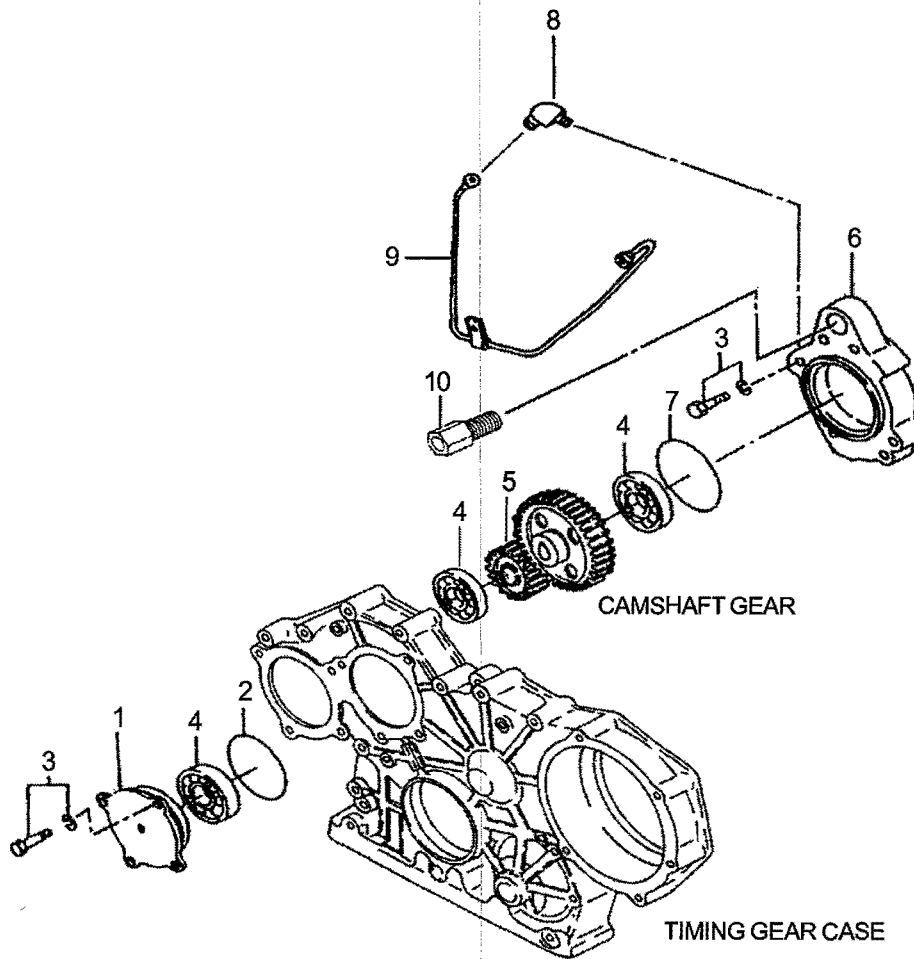

ITEM No.	LONG No.	VENDOR No.	DESCRIPTION	QTY.	
				550	530/550 DTC
1	LG1558	32A11-02300	Case, Bearing	2	2
2	LG1628	F3153-07500	O-Ring	2	2
3	LG1818	F1805-08016	Bolt, w/Washer	7	7
4	LG1541	F8004-06008	Bearing, Ball	3	3
5	LG1607	32A23-24201	Gear, Pump Drive	1	1
6	LG3898	32A23-54501	Case, Bearing	1	1
7	LG1624	06016-13080	O-Ring	1	1
8	LG1564	32A36-00500	Connector	2	2
9	LG1642	32A36-10400	Pipe, Oil	1	1
10	LG1669	32A68-10500	Shaft, Alternator	1	1