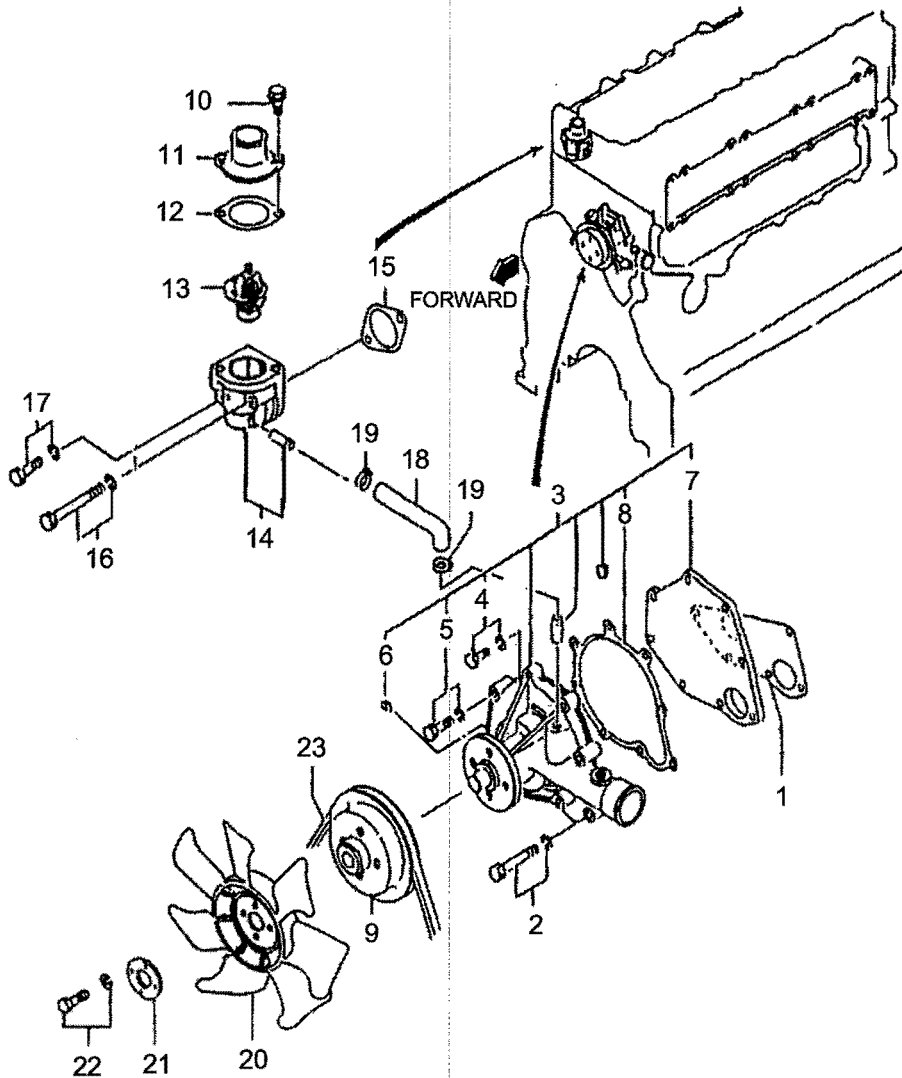

530 DTC/550/550 DTC

ITEM No.	LONG No.	VENDOR No.	DESCRIPTION	QTY.	
				550	530/550 DTC
1	LG1600	32A45-00500	Gasket, Water	1	1
2	LG1822	F1805-08045	Bolt, w/Washer	5	5
3	LG1656	32B45-10010	Pump Assy, Water	1	1
4	LG1820	F1805-08025	Bolt, w/Washer	2	2
5	LG2648	F1805-08035	Bolt, w/Washer	1	1
6	LG3900	F3304-10000	Nipple, Grease	1	1
7	LG3901	32A45-00300	Cover, Water Pump	1	1
8	LG1595	32A45-0400	Gasket, Pump Cover	1	1
9	LG3902	32B45-02100	Pulley, Water Pump	1	1
10-14	LG2949	32A46-10020	Thermostat Assy	1	1
10	LG2684	MF140227	Bolt, Flange	2	2
11	LG1572	32A46-01101	Cover, Thermostat	1	1
12	LG1599	32A46-01200	Gasket, Thermostat	1	1
13	LG1677	32A46-02100	Thermostat	1	1
14	LG1557	32A46-10010	Case Assy, Thermostat	1	1
15	LG1583	34446-05300	Gasket	1	1
16	LG1825	F1805-08075	Bolt, w/Washer	1	1
17	LG1822	F1805-08045	Bolt, w/Washer	1	1
18	LG1612	32A46-00900	Hose, By-Pass	1	1
19	LG1563	32A46-03100	Clamp	2	2
20	LG3903	ME015735	Fan	1	1
21	LG3904	31345-12100	Plate	1	1
22	LG1820	F1805-08025	Bolt, w/Washer	4	4
23	LG1682	05910-20045	Belt, Raw Edge	1	1