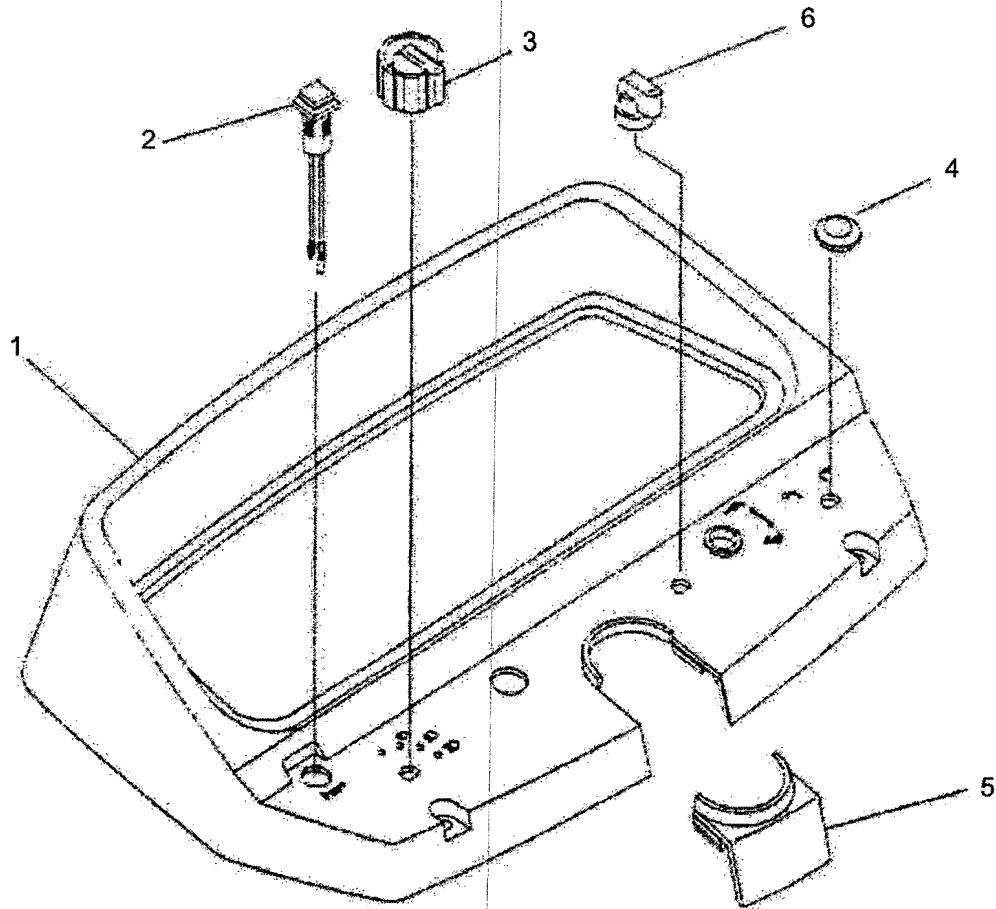

ALL MODELS

<i>ITEM No.</i>	<i>LONG No.</i>	<i>VENDOR No.</i>	<i>DESCRIPTION</i>	<i>QTY.</i> <i>ALL MODELS</i>
1	LG4064	A1750189	Hood, Panel	1
2	LG4065	A1750057	Switch, Horn	1
3	LG4066	A1750190	Switch, Light	1
4	LG4067	A1750188	Cap, Switch	1
5	LG1030	A1750060	Cap, Steering	1
6	LG2335	A1750152	Switch, PTO Select	1