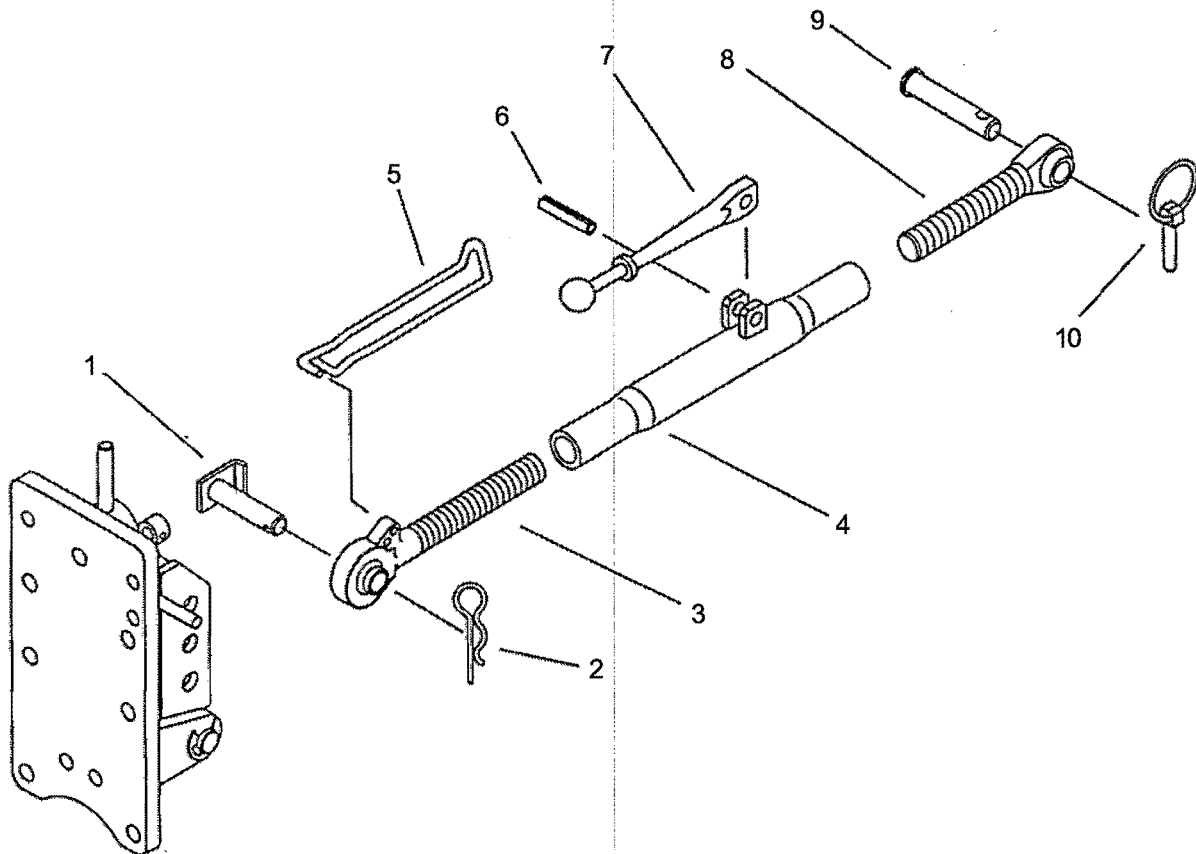

ALL MODELS

ITEM No.	LONG No.	VENDOR No.	DESCRIPTION	QTY.
				ALL MODELS
1	LG1326	A1896189	Pin, Upper Link (F)	1
2	LG1991	3A1970091	Pin, Snap	1
3-8	LG3849	A1896436	Upper Link Assy 458-720 (CAT2)	1
3	LG3850	A1896307	End, Upper Link (F) (M27x3)	1
4	LG3851	A1896308	Turn Buckle (M27x3)	1
5	LG3852	A1896281	Spring, Upper Link	1
6	LG3853	S446132812	Pin, Spring	1
7	LG3854	A05133116	Grip, Upper Link	1
8	LG3855	A1896163	End, Upper Link (R) (M27x3)	1
-	LG4094	A05104093	End, Upper Link-CAT1	1
9	LG3856	A00822483	Pin, Upper Link (R) CAT2	1
10	LG1320	3A1896081	Pin, Link	1

UPPER LINK