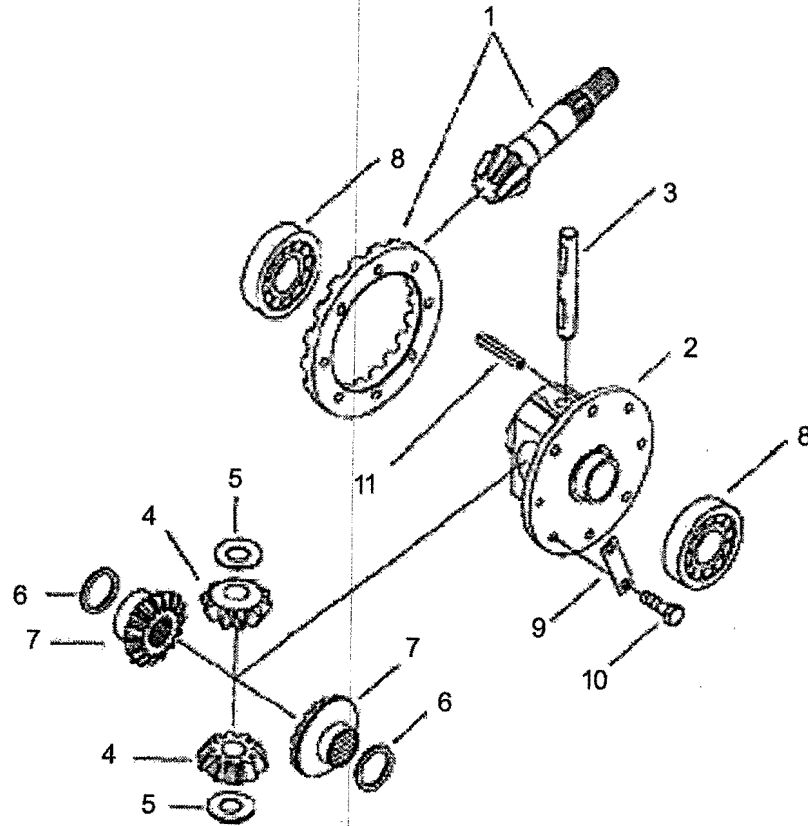

470DTC/530DTC/550DTC

ITEM No	LONG No.	VENDOR No.	DESCRIPTION	QTY. 470/530/550DTC
1-11	LG4524	A1400210	Differential Gear Assembly	1
1	LG4525	A1400214	Pinion & Ring Gear Set	1
2	LG4526	A1400211	Case Differential	1
3	LG3341	3A1415004	Shaft	1
4	LG3333	A1324060	Pinion, Mate	2
5	LG1927	3A1970123	Washer, Thrust	2
6	LG1928	3A1970122	Washer, Thrust	2
7	LG3332	A1324062	Gear Differential, Side	2
8	LG4527	A1400247	Bearing, Taper Roller	2
9	LG4528	A1410035	Plate, Lock	4
10	LG4529	A1410039	Bolt, Hex	8
11	N646661S8	S446065012	Pin, Spring	1