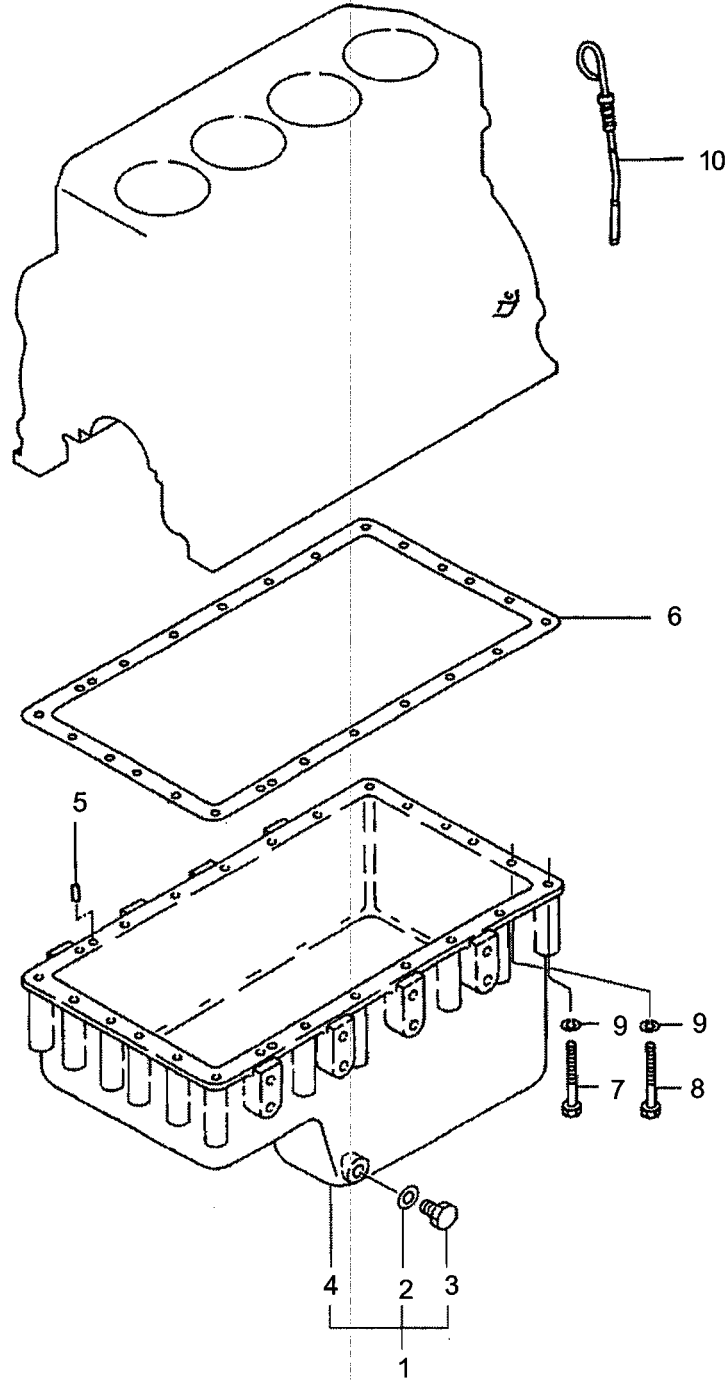

530 DTC

<i>ITEM No.</i>	<i>LONG No.</i>	<i>VENDOR No.</i>	<i>DESCRIPTION</i>	<i>QTY.</i>	
				<i>550</i>	<i>530/550 DTC</i>
1	LG1630	32A13-13010	Pan Assy, Oil	1	1
2	LG1584	F4202-14000	Gasket, Oil Drain	1	1
3	LG1846	F5000-14000	Plug, Drain	1	1
4	LG3893	32A13-13100	Pan, Oil	1	1
5	LG1838	F2846-08000	Pin, Dowel	2	2
6	LG1594	32A13-04201	Gasket, Oil Pan	1	1
7	LG1813	F1035-08100	Bolt	20	20
8	LG1857	05978-08125	Bolt	4	4
9	LG1835	F2515-08000	Washer, Spring	24	24
10	LG1580	32A42-05100	Gage, Oil Level	1	1