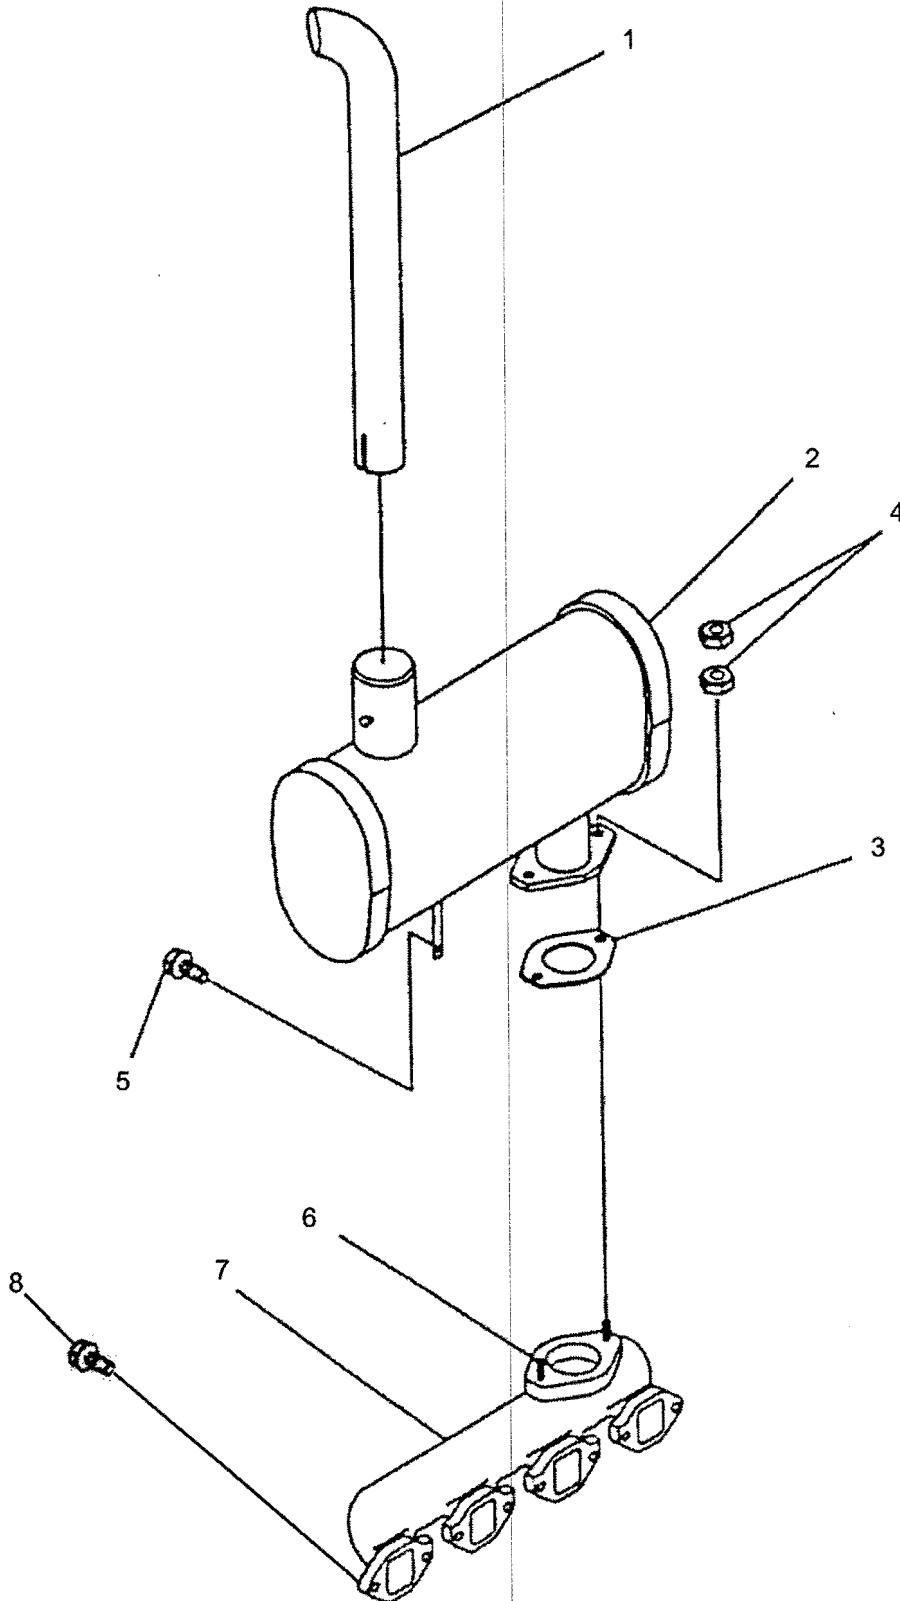

410DTC/450/450DTC/470DTC

EXHAUST ASSEMBLY

410DTC/450/450DTC/470DTC

<i>ITEM No</i>	<i>LONG No.</i>	<i>VENDOR No.</i>	<i>DESCRIPTION</i>	<i>QTY.</i>	
				<i>450</i>	<i>410/450/470DTC</i>
1	LG3464	A1151099	Tail Pipe	1	1
2	LG3465	A1151098	Muffler	1	1
3	LG3466	A1151100	Gasket, Muffler	1	1
4	N620013-S8		Nut, Hex (M8-1.25)	4	4
5	LG1979	S159082033	Bolt, Hex (M8-1.25x20)	1	1
6	LG2501	S139082523	Stud (M8-1.25x20)	2	2
7	LG3468	Q1650005	Manifold, Exhaust (M410-470)	1	1
8	LG1810	F1035-08020	Bolt	8	8