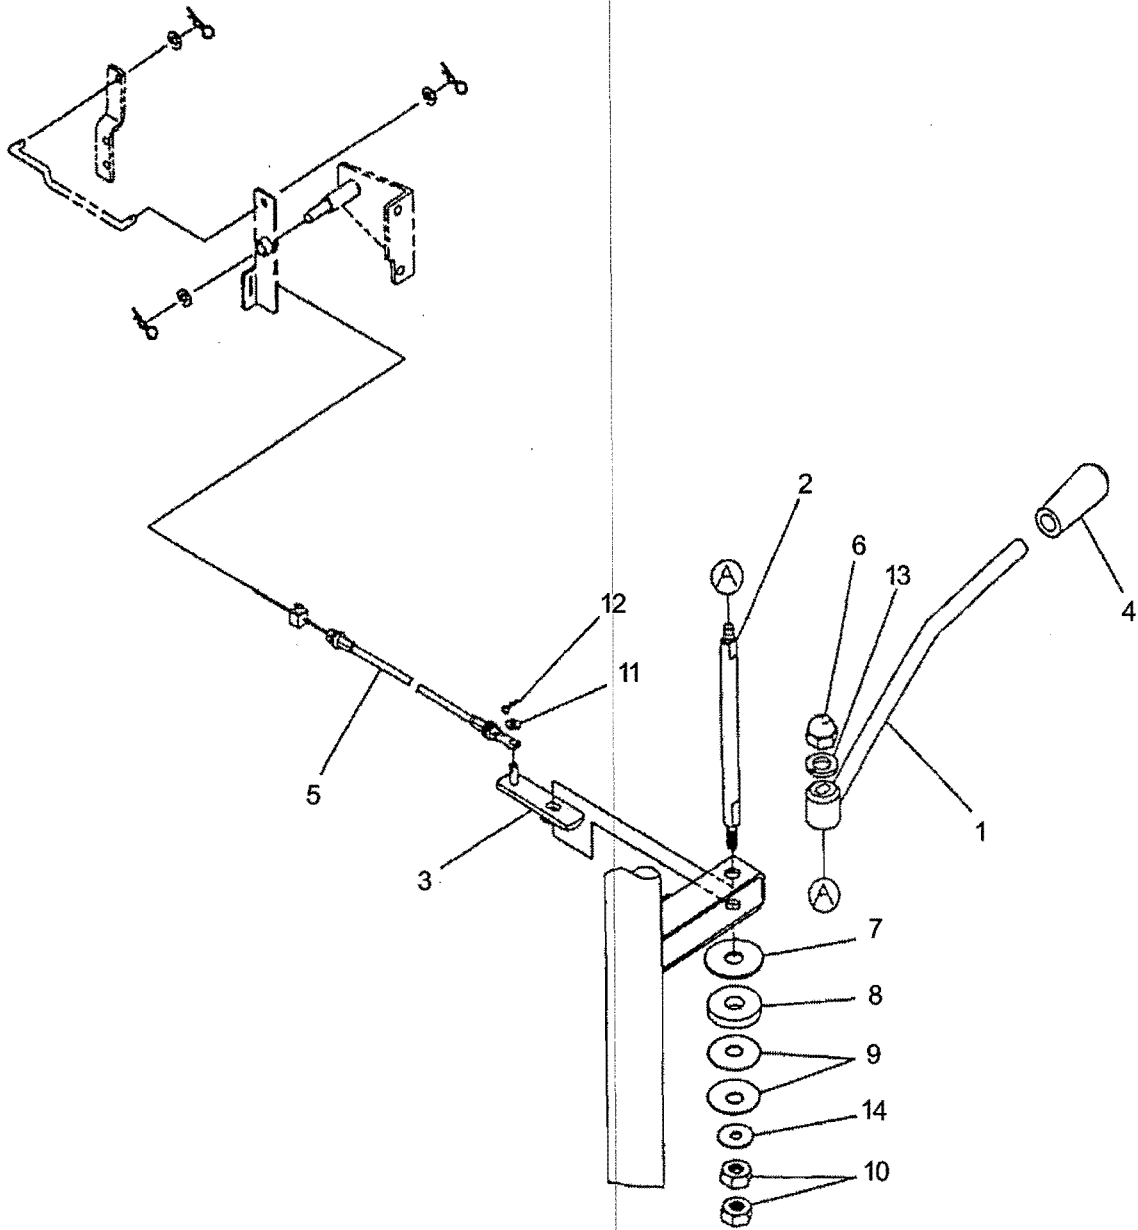

Effective on 530 DTC Tractors from Serial No. J00073 and up.
Effective on 550 Tractors from Serial No. J00145 and up.

FOOT THROTTLE ASSEMBLY

530 DTC/550/550 DTC

ITEM No.	LONG No.	VENDOR No.	DESCRIPTION	QTY.	
				550	530/550 DTC
1	LG1306	A1100050	Pedal, Accelerator	1	1
2	LG1495	3A1100008	Spring, Return	1	1
3	LG1536	A1100045	Wire, Pedal	1	1
4	500300	S441251613	Pin, Split (M2.5x16)	1	1
5	LG2516	A1100069	Lever, Inj. Pump	1	1
6	N630067-S8		Washer, Plain (M6)	5	5
7	LG2517	A1100072	Rod, E/G Control	1	1
8	LG1872	S443120013	Pin, Snap	1	1
9	LG1869	S365123013	Washer, Plain (M13)	1	1
10	LG2519	A1100073	Bracket, Control Rod	1	1
11	LG1834	A1100074	Lever, E/G Control	1	1
12	LG2488	S155081633	Bolt, w/Washer (M8x16)	4	4
13	LG1890	S345080013	Nut, Flange (M8-1.25)	1	1
14	LG1870	S443060013	Pin, Snap	3	3