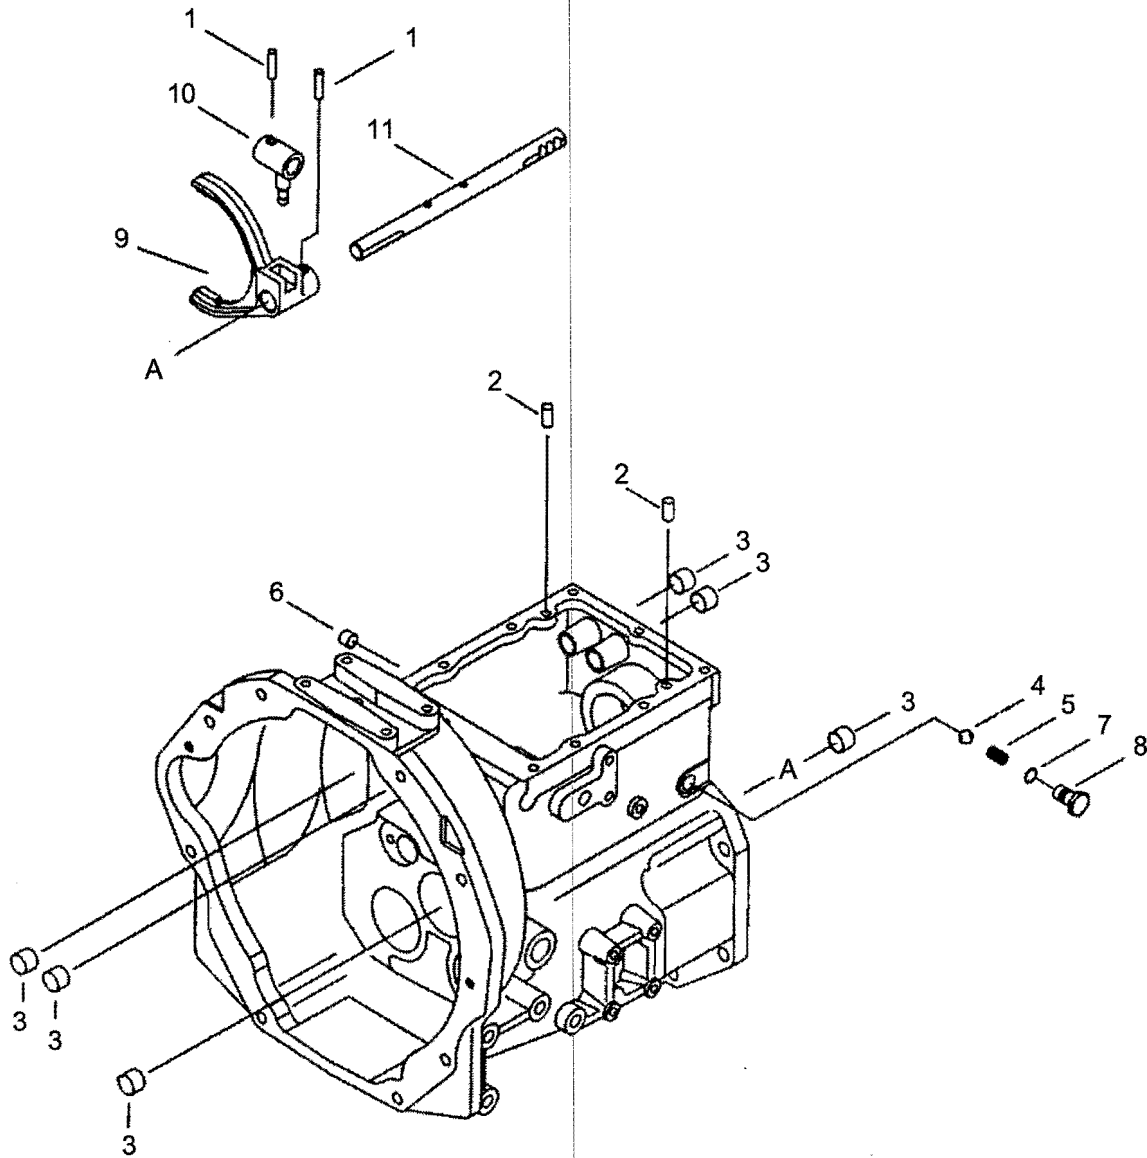

470DTC/530DTC/550DTC

470DTC/530DTC/550DTC

<i>ITEM No</i>	<i>LONG No.</i>	<i>VENDOR No.</i>	<i>DESCRIPTION</i>	<i>QTY.</i> <i>470/530/550DTC</i>	
1	LG1771	3A1250013	Plug, Drain	2	2
2	LG1778	3A1970148	Stud	4	4
3	LG1395	A10263360	Seal (M26x20x1)	2	2
4	LG1706	A1280083	Case, Axle	1	1
5	LG3519	A1280120	Case, Center	1	1
6	LG1003	A1280046	Breather, Air	2	2
7	LG1066	A1280081	Cover, Center Case	1	1
8	LG3507	S101144543	Bolt, Hex (M14-2x45)	12	12
9	LG1909	S156102033	Bolt, Hex. w/Washer	10	10
10	500327		Nut, Hex.S.2-TY (M14-1.5)	4	4
11	N630187-S8		Washer, Spr.1-TY (M14)	16	16
12	LG1325	S423102010	Pin, Dowel (h7)	4	4
13	LG1899	S154103533	Bolt, Hex w/Washer (M10-1.25x35)	4	4
14	LG3520	A1280105	Protector, PTO	1	1
15	LG1779	A0610159	Plug	3	3
16	LG4063	A1280095	Gauge, Oil Level	1	1