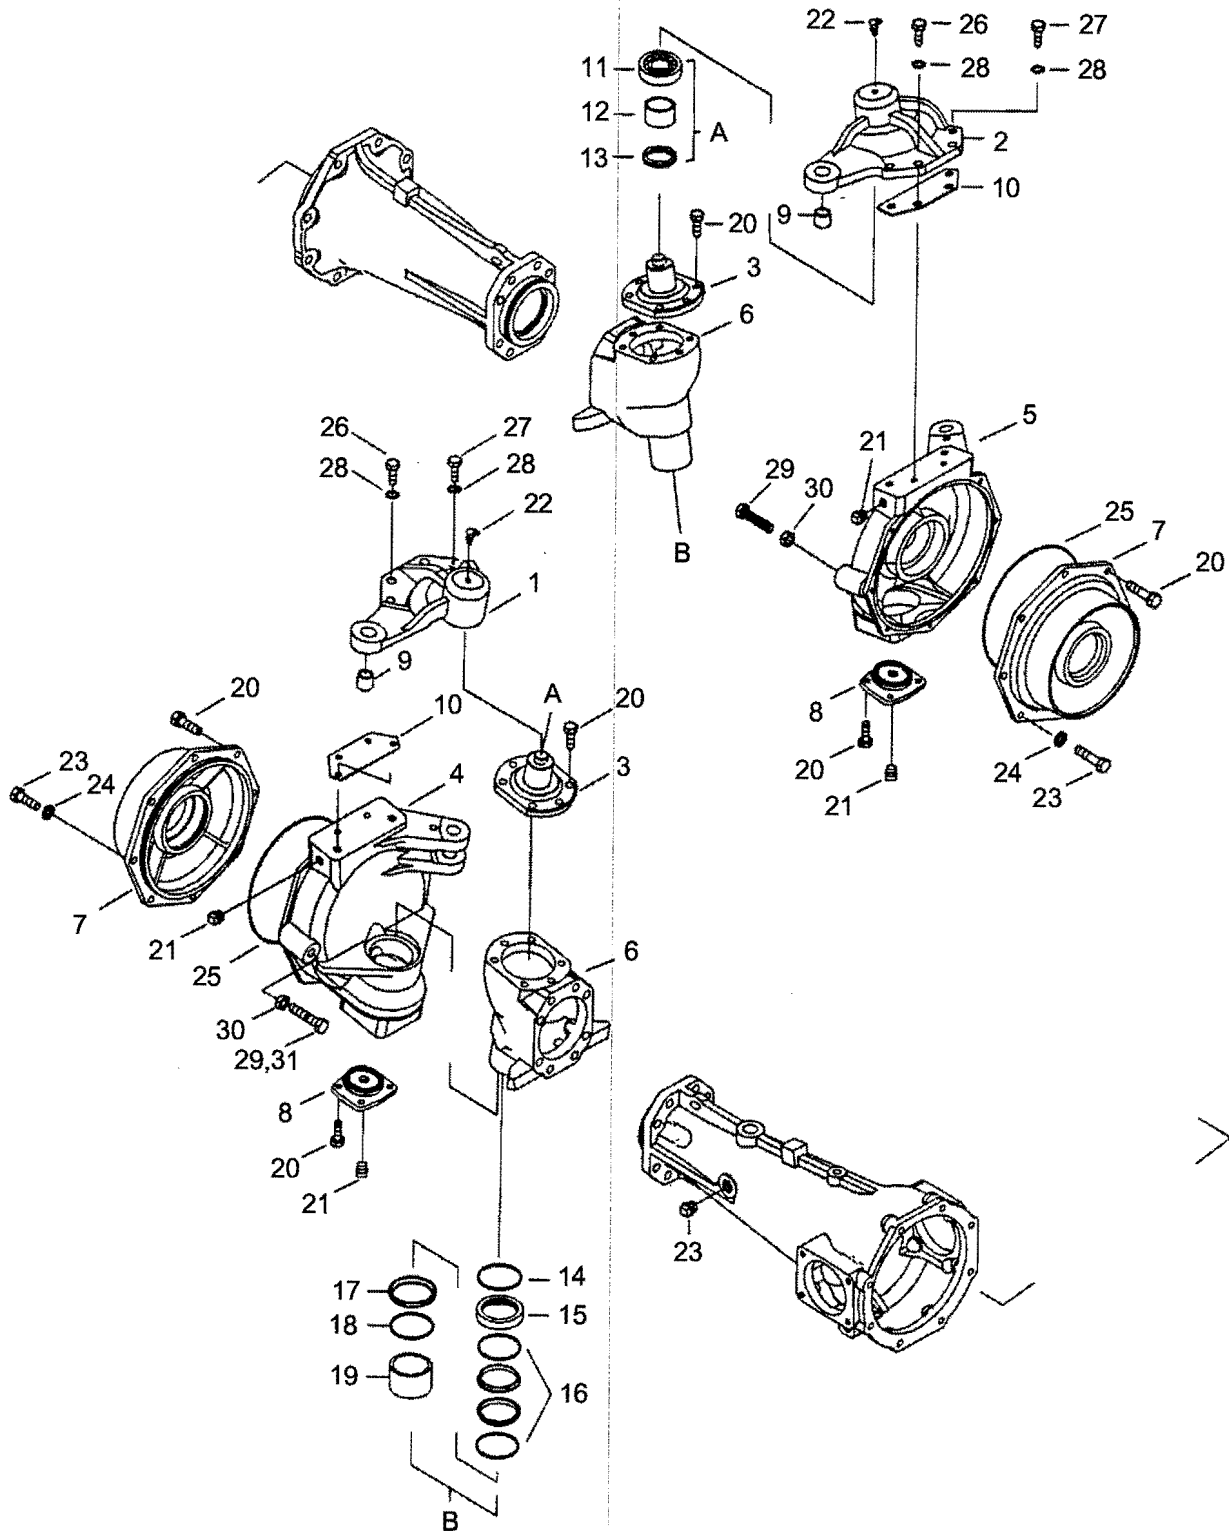

410DTC/450DTC/470DTC/530DTC/550DTC

ITEM No	LONG No.	VENDOR No.	DESCRIPTION	QTY.	
				410/450DTC 470DTC	530DTC/550DTC
1	LG1694	A1402065	Arm (R)	1	1
2	LG1693	A1402066	Arm (L)	1	1
3	LG1172	A1402062	Holder, Arm	2	2
4	LG1033	A1402069	Case, Gear (R)	1	1
5	LG1032	A1402070	Case, Gear (L)	1	1
6	LG1034	A1400097	Case, King Pin	2	2
7	LG1056	A1402067	Cover	2	2
8	LG1055	3A1402005	Cover	2	2
9	LG1017	A1402058	Bushing, Taper	2	2
10	LG1448	A1402048	Shim	AR	AR
-	LG1444	A1402049	Shim	AR	AR
-	LG1449	A1402050	Shim	AR	AR
11	LG1740	A1400076	Bearing, Taper Roller 32004J (M42x20x15)	2	2
12	LG1013	A1402051	Bushing (M40x44x28)	2	2
13	LG1397	A0652582	Seal, Dust (M40x48x6.5)	2	2
14	LG1299	S804060010	O-Ring (S) (M59.5x2)	2	2
15	LG2238	A1400072	Housing, G-Seal	2	2
16	LG3983	A1400188	Group, Seal	1	1
17	LG1185	A1400073	Housing, G-Seal	2	2
18	LG1289	S804080010	O-Ring (S) (M79.5x2)	2	2
19	LG1012	A1400077	Bushing	2	2
20	LG1864	S154103033	Bolt, w/Washer (M10-1.25x30)	34	34
21	LG1775	3A1970052	Plug, Taper PT 3/8	5	5
22	LG1266	3A1970069	Nipple, Grease PT 1/8	2	2
23	LG1935	3aA970055	Bolt, Reamer (M10-1.25x30)	2	2
24	N630174-S8		Washer, Spring (M10)	2	2
25	LG2023	3A1970056	O-Ring (M225x3)	2	2
26	500283		Bolt, Hex F-Thrd (M12-30x1.75)	4	4
27	LG3673	3A1970057	Bolt, Reamer (M12-30)	4	4
28	N630175-S8		Washer, Spring (M12)	8	8
29	LG3674	S163124043	Bolt, Hex (M12-1.75x40)	2	2
30	N620015-S8		Nut, Hex (M12-1.75)	2	2
31	500457		Bolt, Hex (M12-1.75x60)	2	-

(Use with 5340 MTG. Kit on 410/450/470 tractor.)