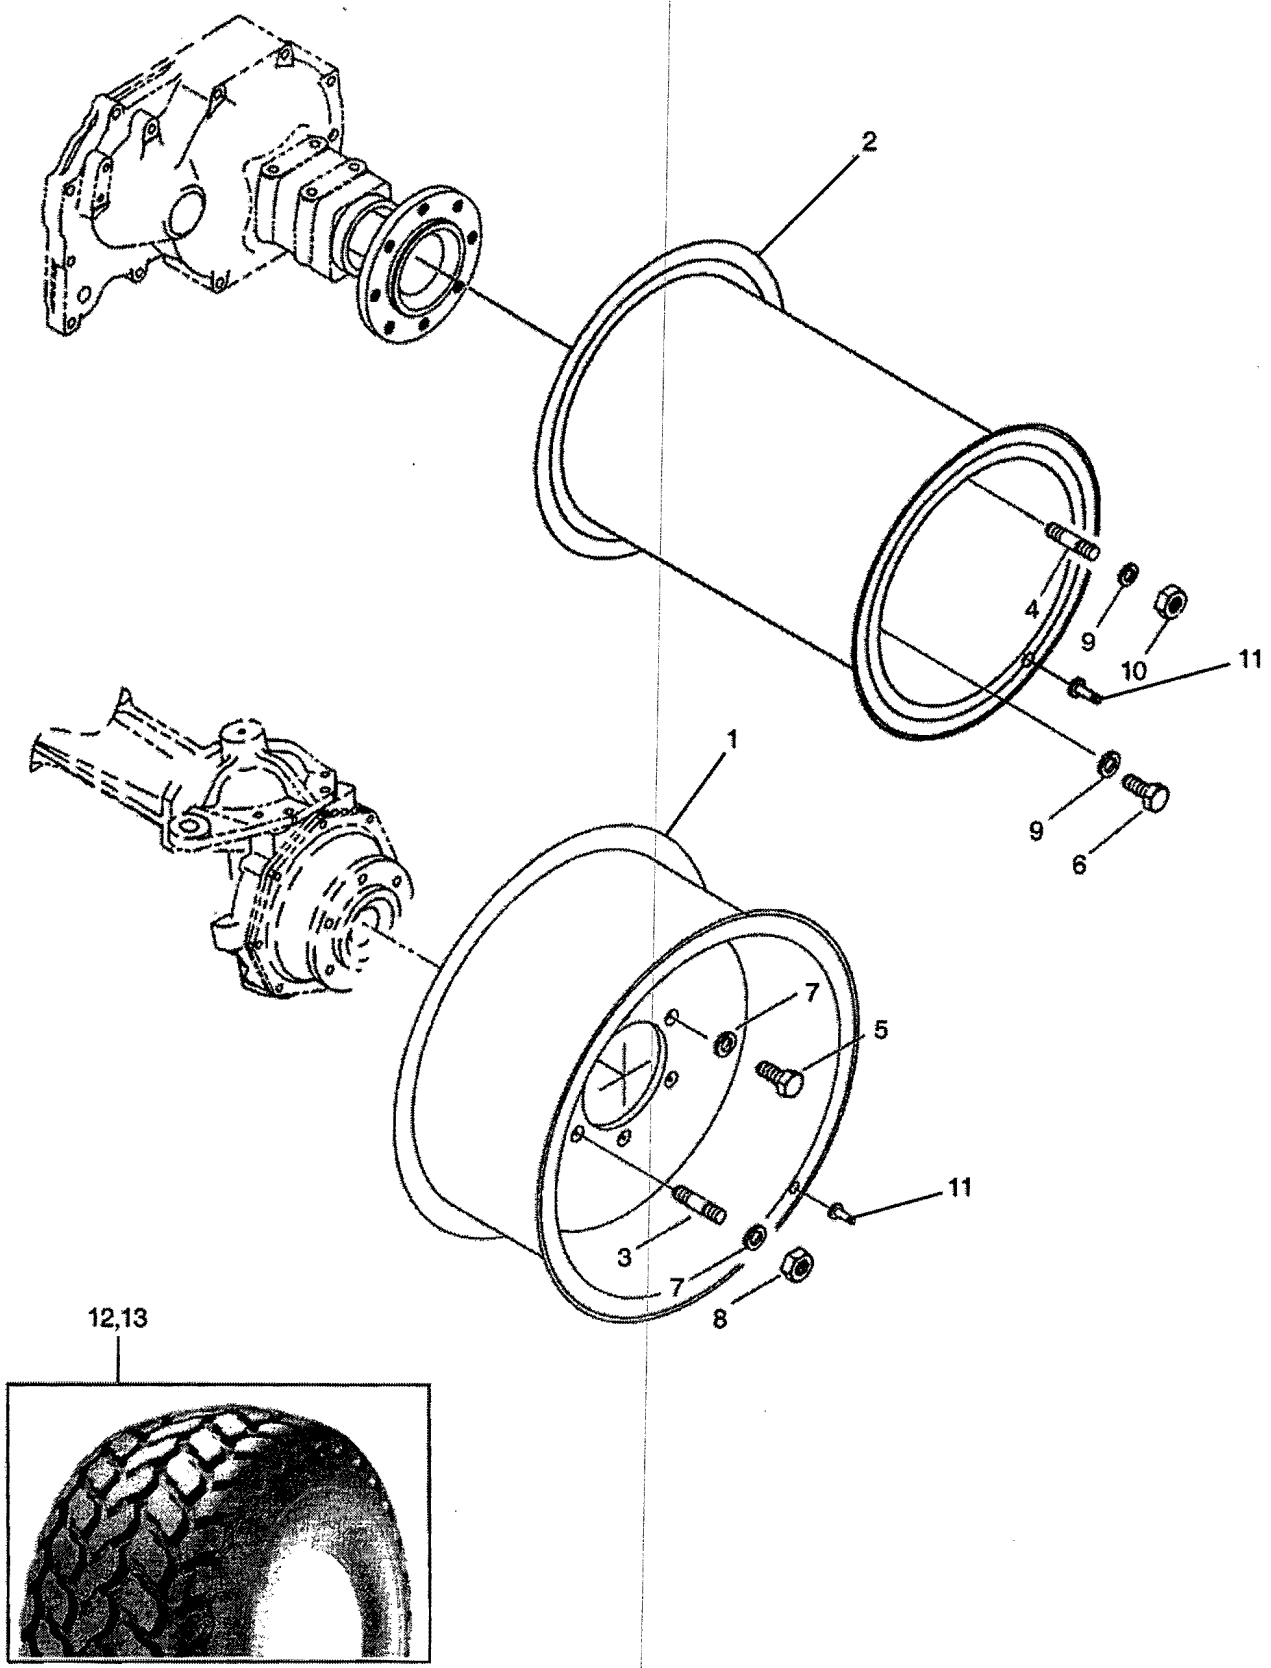

TURF TIRE & RIM ASSEMBLY 2 - 6 HOLE AXLE - 4 WD

ITEM No.	LONG No.	VENDOR No.	DESCRIPTION	QTY.	
				410/450/470 DTC	530/550 DTC
1	902677		Wheel, Front (M8x16)	2	2
2	902674		Wheel, Rear (M16x16.1)	2	2
3	LG4352	S167163023	Bolt, Stud (M16-1.5x30)	4	4
4	LG3984	S167183023	Bolt, Stud (M18-1.5x30)	4	4
5	500355		Bolt, Hex (M16-1.5x35)	8	8
6	500358		Bolt, Hex (M18-1.5x35)	12	12
7	N630176-S8		Washer, Lock (M16-1.5)	12	12
8	500394		Nut, Hex (M16-1.5) Thin	4	4
9	500215		Washer, Lock (M18)	16	16
10	LG3684	S302180043	Nut, Hex (M18-1.5)	4	4
11	757044		Valve Stem	4	4
12	902678		Tire, Front (M9.5-16)	2	2
13	902679		Tire, Rear (21.5L-16.1)	2	2