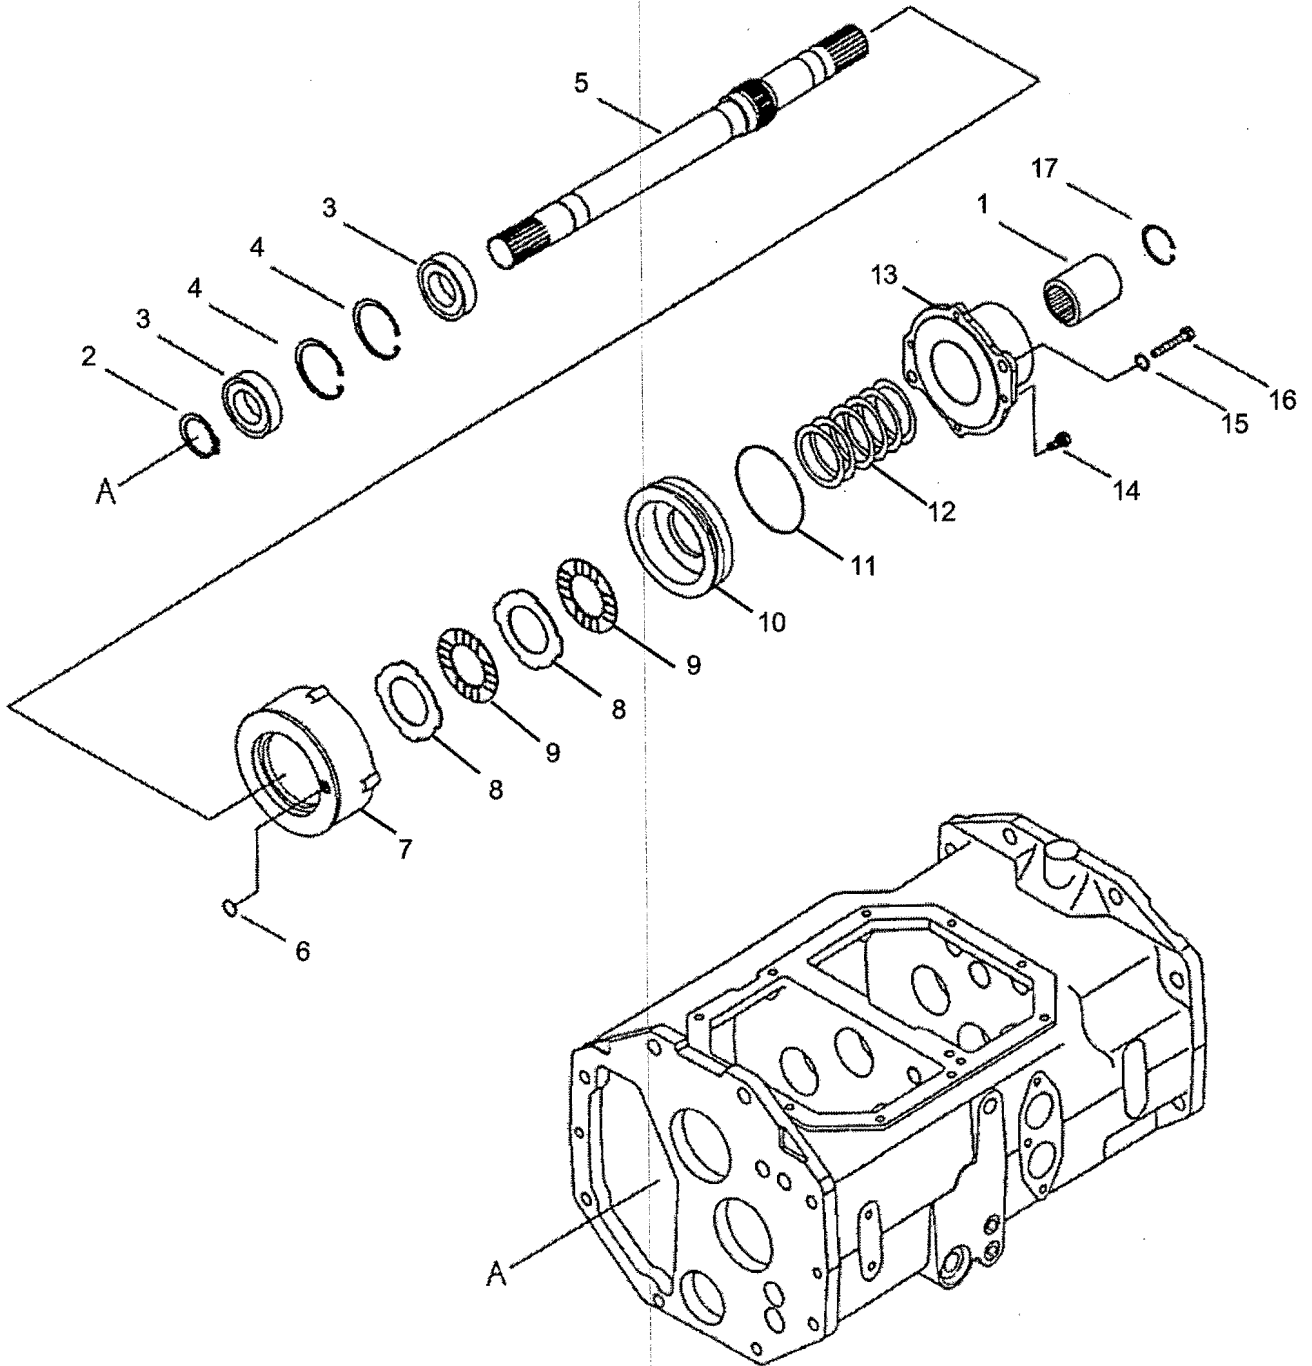

NOTES

ALL MODELS

SECTION 22

POWER TAKE-OFF

 **Long Agribusiness**

COMMON SENSE SOLUTION

**ALL MODELS**

ITEM No.	LONG No.	VENDOR No.	DESCRIPTION	QTY.
				ALL MODELS
1	LG1468	A1281463	Spacer (M40x30x44)	1
2	LG2109	A1281158	Spacer (M50x33x12)	1
3	LG2135	A1281448	Gear, Lubri.	1
4	LG2140	A1281457	Sleeve, Lubri. Gear	1
5	LG3973	A1283203	Spacer (M42.7x33x54)	1
6	LG3974	A1283205	Gear, PTO Drvn	1
7	LG3975	A1283204	Spacer (M42.7x33x69.5)	1
8	LG3976	A1283206	Shaft, PTO Drvn	1
9	N660257-S		Ring, Snap	4
10	LG1296	S801062010	O-Ring, P62 (M62x5.7)	2
11	LG1023	A1281155	Cap, O-Ring	2
12	LG1785	A1281034	Nut, Lock (M25-1.5)	1
13	LG1724	A0863060	Bearing, Ball (M72x30x19)	1
14	LG1721	A0862071	Bearing, Ball (M72x35x17)	1
15	LG1051	3A1281015	Collar (M72x60x2.3)	2
16	LG1454	A1281228	Sleeve, Joint	1
17	LG1239	A0870501	Shim (M71x56x0.15)	1
-	LG1240	A0870502	Shim (M71x56x0.2)	1
-	LG1241	A0870505	Shim (M71x56x0.5)	1
-	LG1242	A0870508	Shim (M72x60x1.0)	1
18	N660230-S		Ring, Snap (M28x1.2)	1