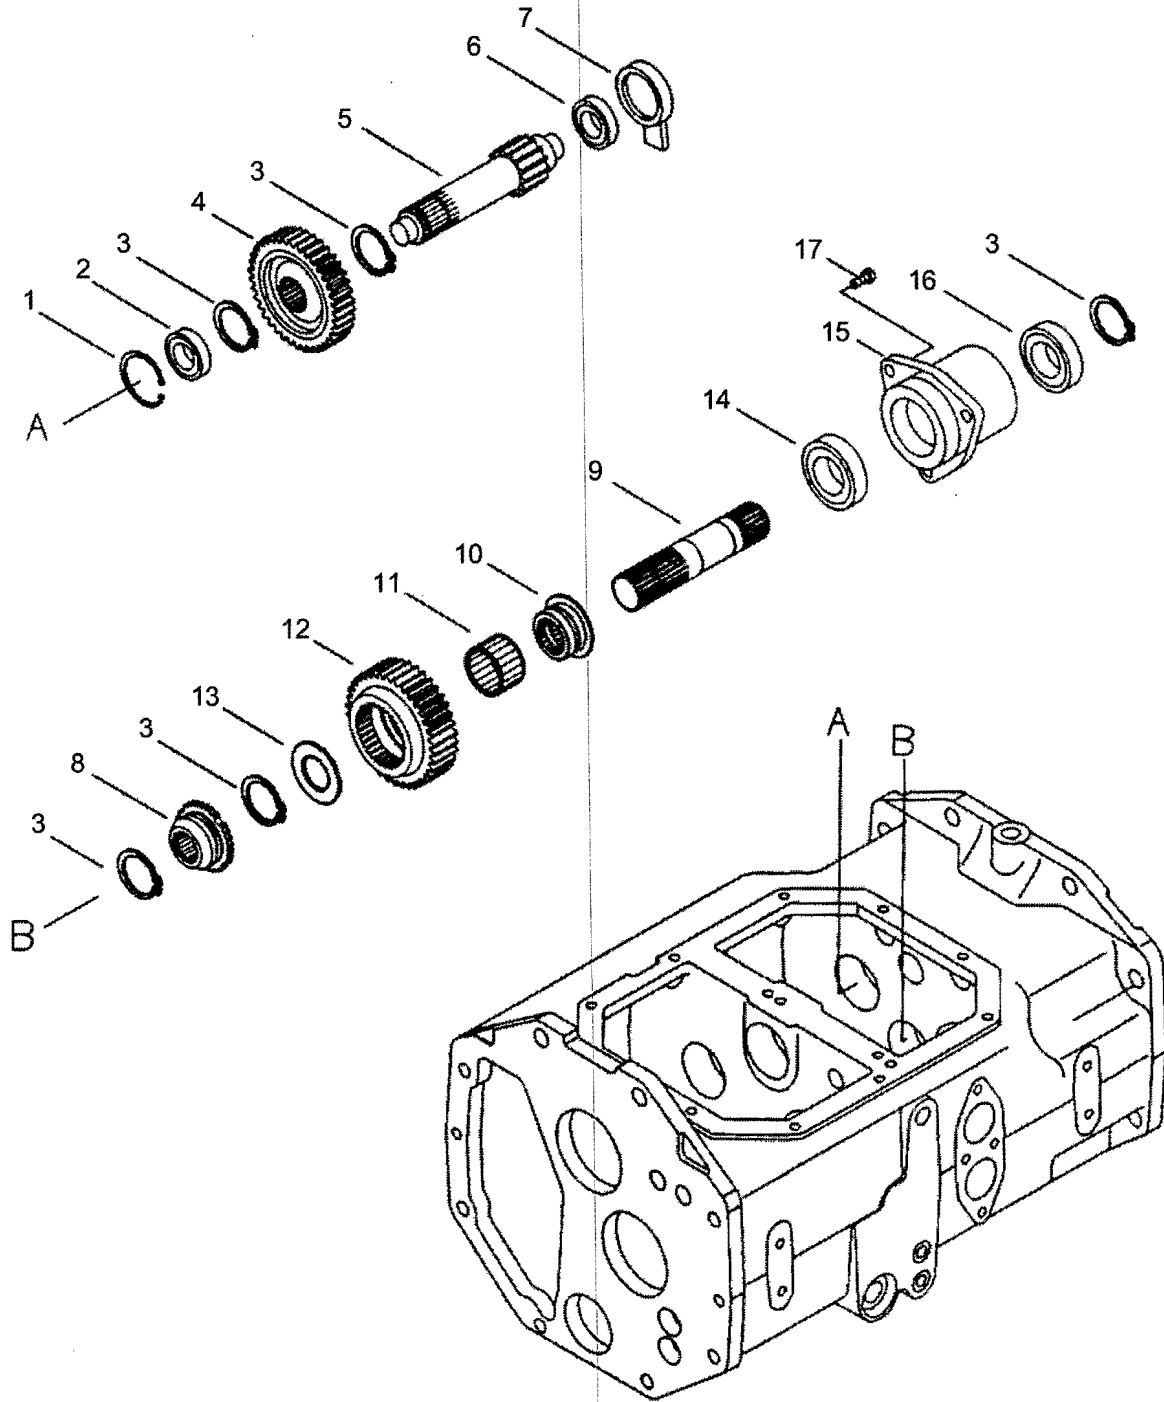

470DTC/530DTC/550DTC

470DTC/530DTC/550DTC

ITEM No	LONG No.	VENDOR No.	DESCRIPTION	QTY.	
				470/530/550DTC	
1	N660242-S		Ring, Snap (M47x1.75)	1	1
2	LG1716	A0862040	Bearing, Ball 6204 (M47x20x14)	1	1
3	N661225-S		Ring, Snap (M30)	5	5
4	LG1134	A1285087	Gear, Creeper 1st	1	1
5	LG1443	A1285088	Shaft, w/Creeper Gear	1	1
6	LG1731	A1285096	Bearing, Roller NJ205ET(M52x25x15)	1	1
7	LG1024	A1285142	Cap, O-Ring	1	1
8	LG1410	A1285129	Selector, Creeper	1	1
9	LG3977	A1285167	Shaft, Creeper DRN	1	1
10	LG3978	A1281508	Sleeve, Gear	1	1
11	LG1711	3A1970157	Bearing, Needle 404527 (M45x40x27)	1	1
12	LG1135	A1285128	Gear, Creeper 2nd	1	1
13	LG3979	A1281509	Washer, Thrust (M54x30x3)	1	1
14	LG1725	A0863061	Bearing, Ball 63062 (M72x30x19)	1	1
15	LG1173	A1285135	Holder, Bearing	1	1
16	LG1719	A0862060	Bearing, Ball 6206 (M62x30x16)	1	1
17	LG1864	S154103033	Bolt, Hex w/Washer (M10-1.25x30)	3	3