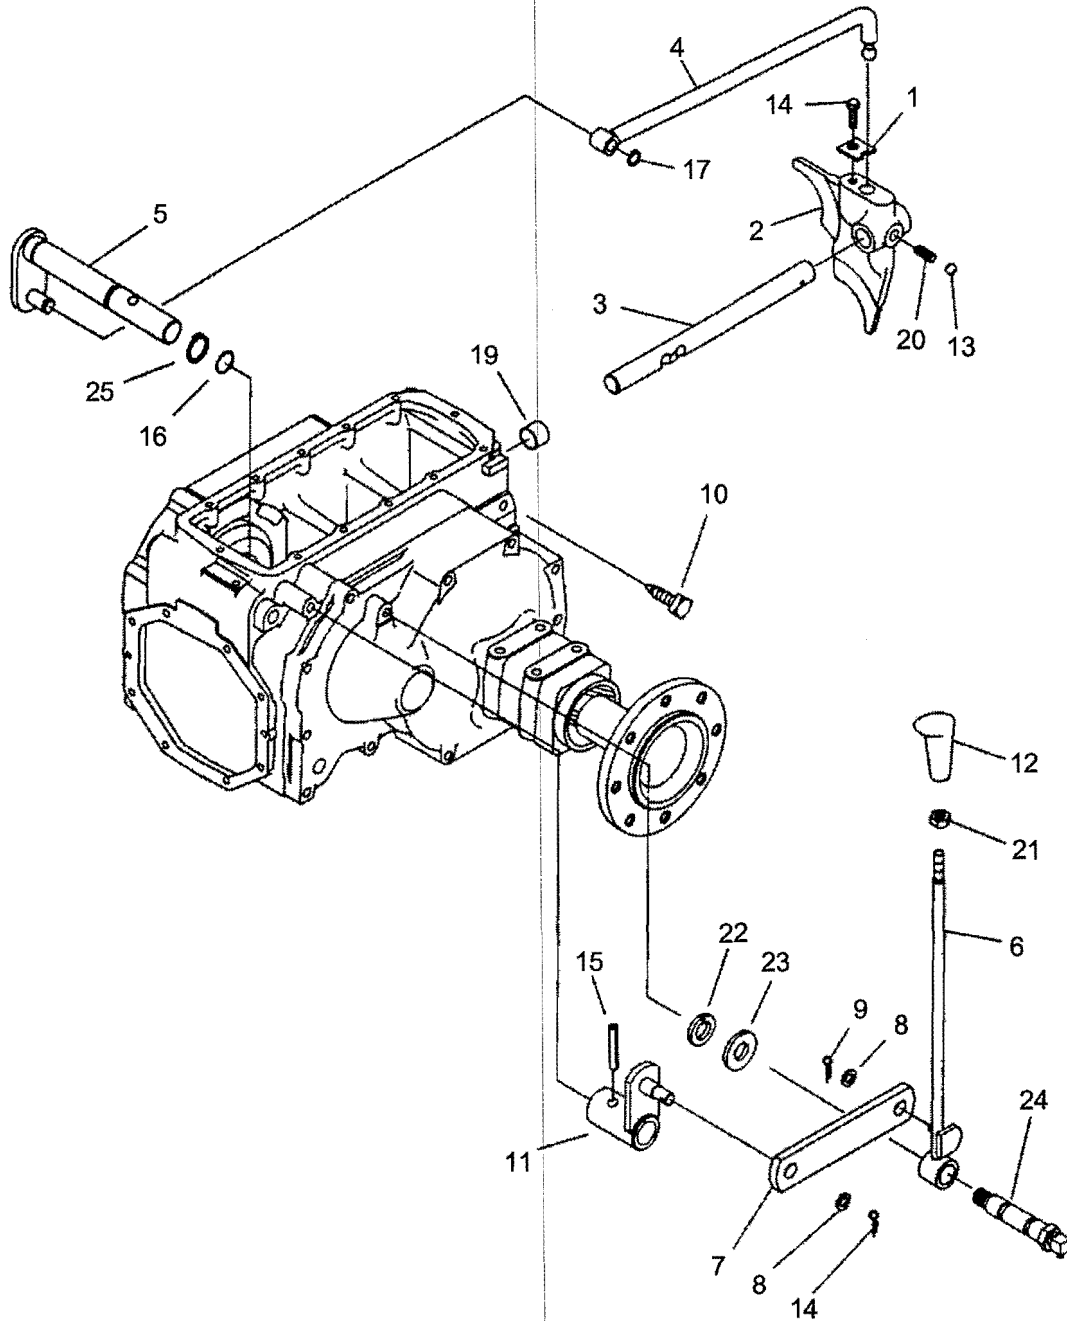

RANGE SELECTOR LEVER - 2 WHEEL DRIVE

450/550

<i>ITEM No</i>	<i>LONG No.</i>	<i>VENDOR No.</i>	<i>DESCRIPTION</i>	<i>QTY.</i> 450/550
1	LG1175	A1292020	Holder, Shaft Link	1
2	LG1107	A1292086	Fork, Sub T/M	1
3	LG1376	A1292112	Rail, Sub T/M	1
4	LG1391	A1292088	Rod, Sub T/M	1
5	LG1219	A1292089	Lever, Sub T/M Inner	1
6	LG4117	A1292143	Hand Lever, Sub T/M	1
7	LG1259	A1292094	Link, Sub T/M	1
8	N630069-S8		Washer, Plain (M10)	2
9	LG1871	S443100013	Pin, Snap (M8x32)	2
10	LG1794	A1292091	Bolt, Self Lock (M10-1.25)	1
11	LG1701	A1292102	Arm, Outer Sub T/M	1
12	LG3562	A1970252	Grip, Change	1
13	LG1707	A20063390	Ball, Shift Fork (M11/32)	1
14	LG1860	S153081633	Bolt, Hex (M8-1.25x16)	1
15	500360		Pin, Spring (M8.6x32)	1
16	LG1293	S801016010	O-Ring P16 (M16x2.4)	1
17	N661206-S		Ring, Snap (M10)	1
18	N661216-S		Ring, Snap (M20)	1
19	LG1026	3A1290009	Cap, Rail	1
20	LG1489	3A1290011	Spring	1
21	LG1868	S314100013	Nut, Hex (M10-1.25)	1
22	LG3563	S361200013	Washer, Spring (M33.8x20.2x5)	1
23	N630073-S8		Washer, Plain (M20)	1
24	LG1427	A1293083	Shaft, Lever	1
25	N661212-S		Ring, Snap	1