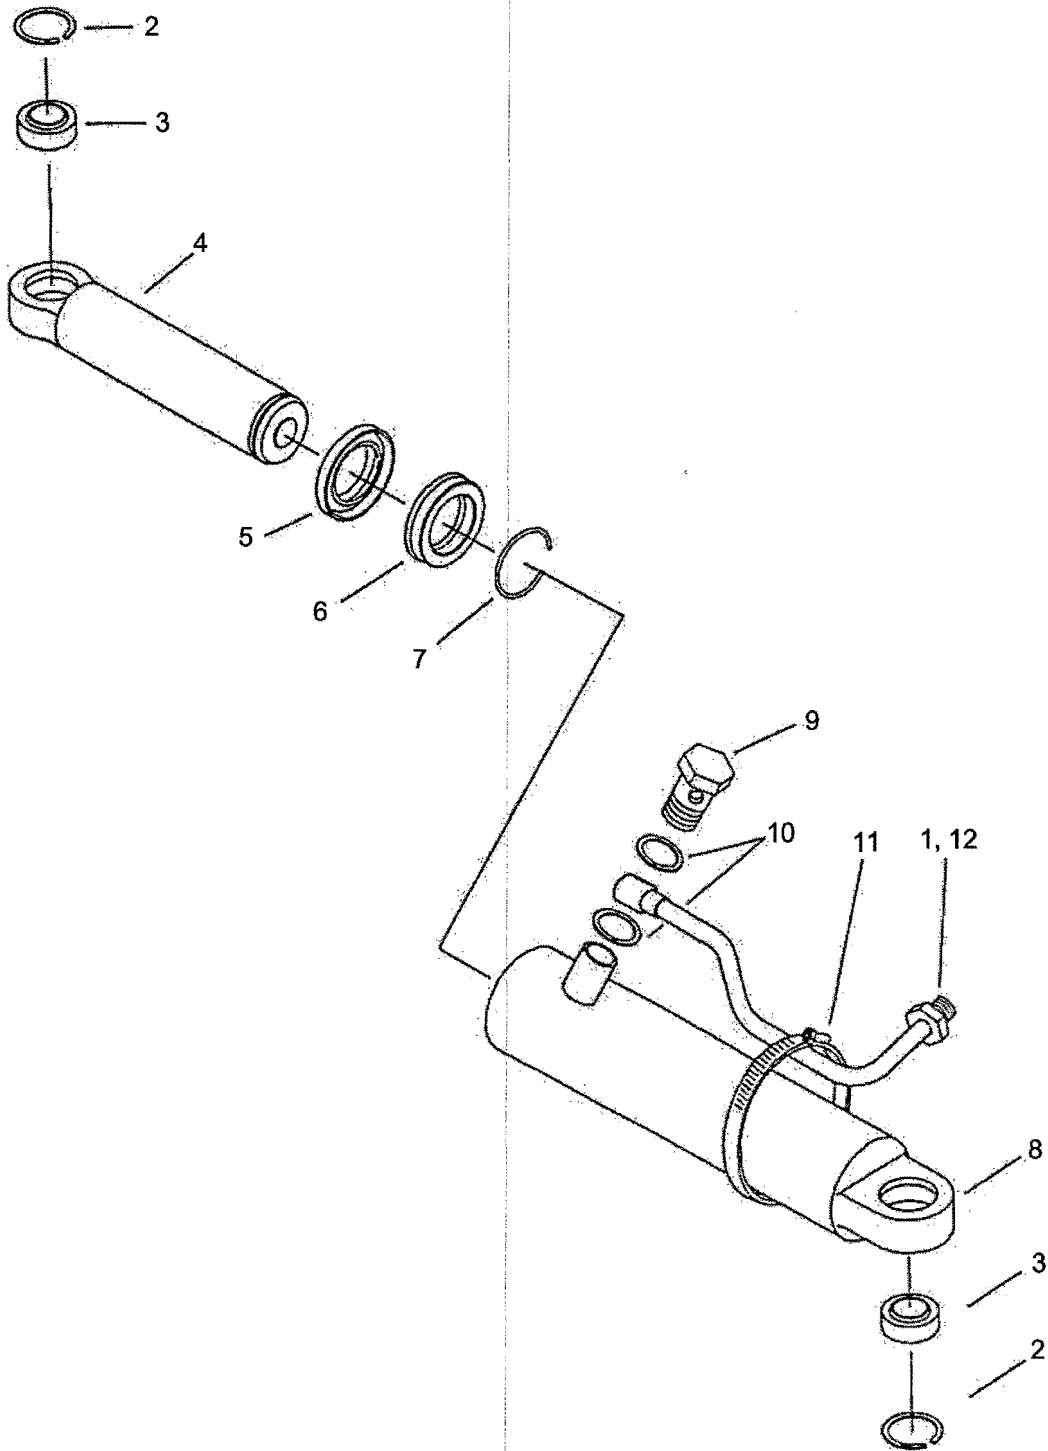

410 DTC/450 DTC/470 DTC/530 DTC/550 DTC

ITEM No.	LONG No.	VENDOR No.	DESCRIPTION	QTY.	
				410/450 DTC	470/530/550 DTC
1-11	LG3690	A1630275	Cylinder Assy (L)	1	-
-	LG3691	A1630267	Cylinder Assy (L)	-	1
2-12	LG3693	A1630276	Cylinder Assy (R)	1	-
-	LG3694	A1630268	Cylinder Assy (R)	-	1
1	LG3993	A1630277	Pipe, Cylinder (L)	1	1
2	LG1948	S813035001	Ring, Snap (D35)	4	4
3	LG3352	A1630159	Bushing, Ball	4	4
4	LG3700	A1630271	Rod, Piston	2	-
-	LG3701	A1630270	Rod, Piston	-	2
5	LG3703	A1630273	Seal, Dust	2	2
6	LG3704	A1630272	Packing	2	2
7	LG3705	A1630274	Ring, Wire	2	2
8	LG3706	A1630269	Cylinder	2	2
9	LG1708	A1630201	Bolt, Union PF 3/8	2	2
10	LG1799	A1630195	Washer, Copper	4	4
11	LG3707	A1970201J	Clamp	2	2
12	LG3994	A1630278	Pipe, Cylinder (RH)	1	1