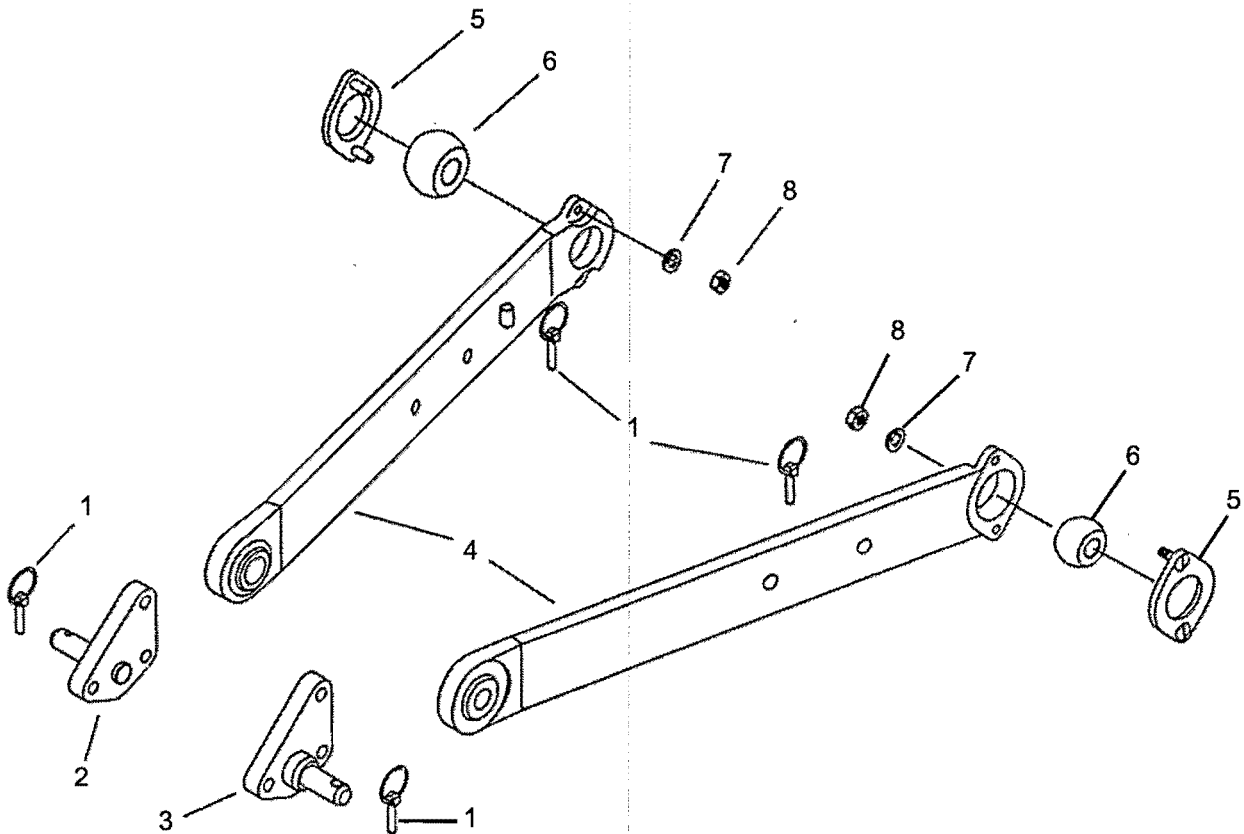

ALL MODELS

ITEM No.	LONG No.	VENDOR No.	DESCRIPTION	QTY. ALL MODELS
1	LG1320	3A1896081	Pin, Link	4
2	LG1322	A1896188	Pin, Lower Link (R)	1
3	LG1321	A1896187	Pin, Lower Link (L)	1
4-8	LG3858	A1896437	Lower Link Assy (CAT2)	2
4	LG3859	A1896313	Lower Link	2
5	LG3860	A00585348	Plate, Lock	2
6	LG3861	A00822441	Bushing, Ball (CAT2)	2
-	LG4093	A00585350	Bushing, Ball (CAT1)	2
7	N630174-S8		Washer, Spring	4
8	LG3862	S306100043	Nut, Hex (M10-1.25)	4

LOWER LINK