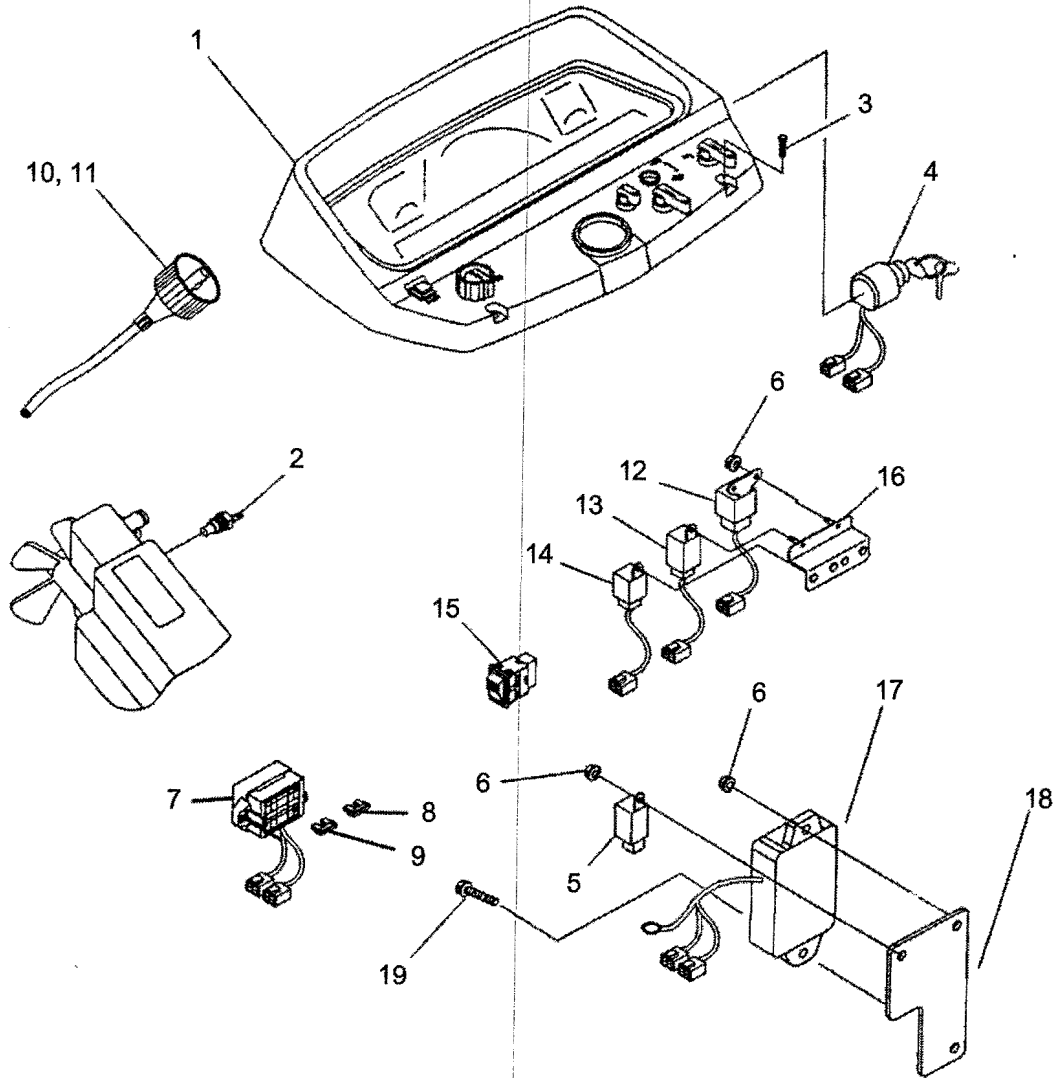

NOTES

ALL MODELS

SECTION 23

ELECTRICAL SYSTEM AND INSTRUMENTATION

 **Long Agribusiness**

COMMON SENSE SOLUTION

ITEM No.	LONG No.	VENDOR No.	ALL MODELS DESCRIPTION	QTY.			
				410/450/470	450	530/550	550
				DTC		DTC	
1	LG1673	32A66-01100	Starter Assy	1	1	1	1
2	LG1652	32A66-03100	Plug Glow	4	4	4	4
3	LG3245	32C66-00101	Plate, Connection	1	1	-	-
4	LG3246	32A68-00302	Alternator Assy				
			A007T02077C MEC	1	1	-	-
5	LG3247	F1805-10035	Bolt, w/Washer	1	1	-	-
6	LG1819	F1805-08020	Bolt, w/Washer	1	1	1	1
7	LG2786	MF140026	Bolt, Flange	1	1	-	-
8	LG2785	MD001521	Washer	1	1	-	-
9	LG3248	32C68-01700	Plate, Adjusting	1	1	-	-
10	LG1828	F1805-10030	Bolt, w/Washer	-	-	2	2
11	LG1539	32A68-00400	Alternator	-	-	1	1
12	LG3913	32A66-04101	Plate, Connection	-	-	1	1
13	LG3914	32A68-11700	Plate, Adjusting	-	-	1	1
14	LG3915	F1825-08020	Bolt, w/Washer	-	-	1	1