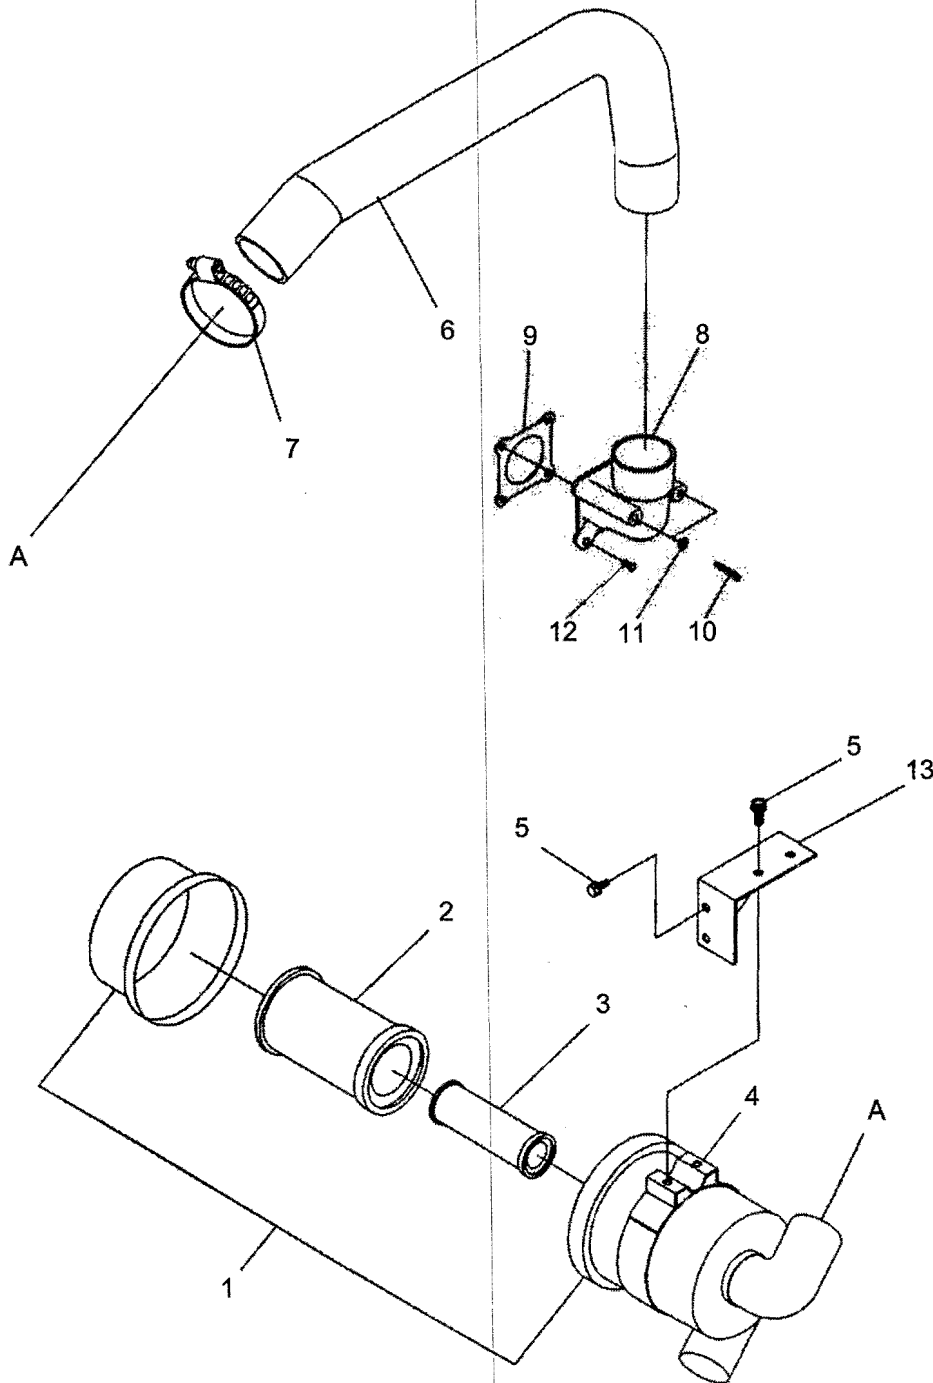

410DTC/450/450DTC/470DTC

ITEM No	LONG No.	VENDOR No.	DESCRIPTION	QTY.	
				450	410/450/470DTC
1-3	LG3486	A1190107	Air Cleaner Assy	1	1
1	LG3487	A1190118	Body Assy	1	1
2	LG3488	A1190108	Filter, Primary	1	1
3	LG3489	A1190109	Filter, Safety	1	1
4	LG3490	A1190106	Band, Air Cleaner	1	1
5	LG1862	S154102033	Bolt, w/Washer (M10-1.25x20)	4	4
6	LG3968	A1190125	Hose, Air Intake	1	1
7	LG3307	A1970201K	Clamp, Hose	2	2
8	LG3493	Q1600007	Elbow, Inlet	1	1
9	LG3494	Q1600008	Gasket	1	1
10	LG3495	Q0610001	Bolt	2	2
11	N630172-S8		Washer, Spring (M6)	2	2
12	LG3496	S153062033	Bolt, Hex w/Washer (M6-1.00x20)	2	2
13	LG3970	A1190124	Bracket, Air Cleaner	1	1