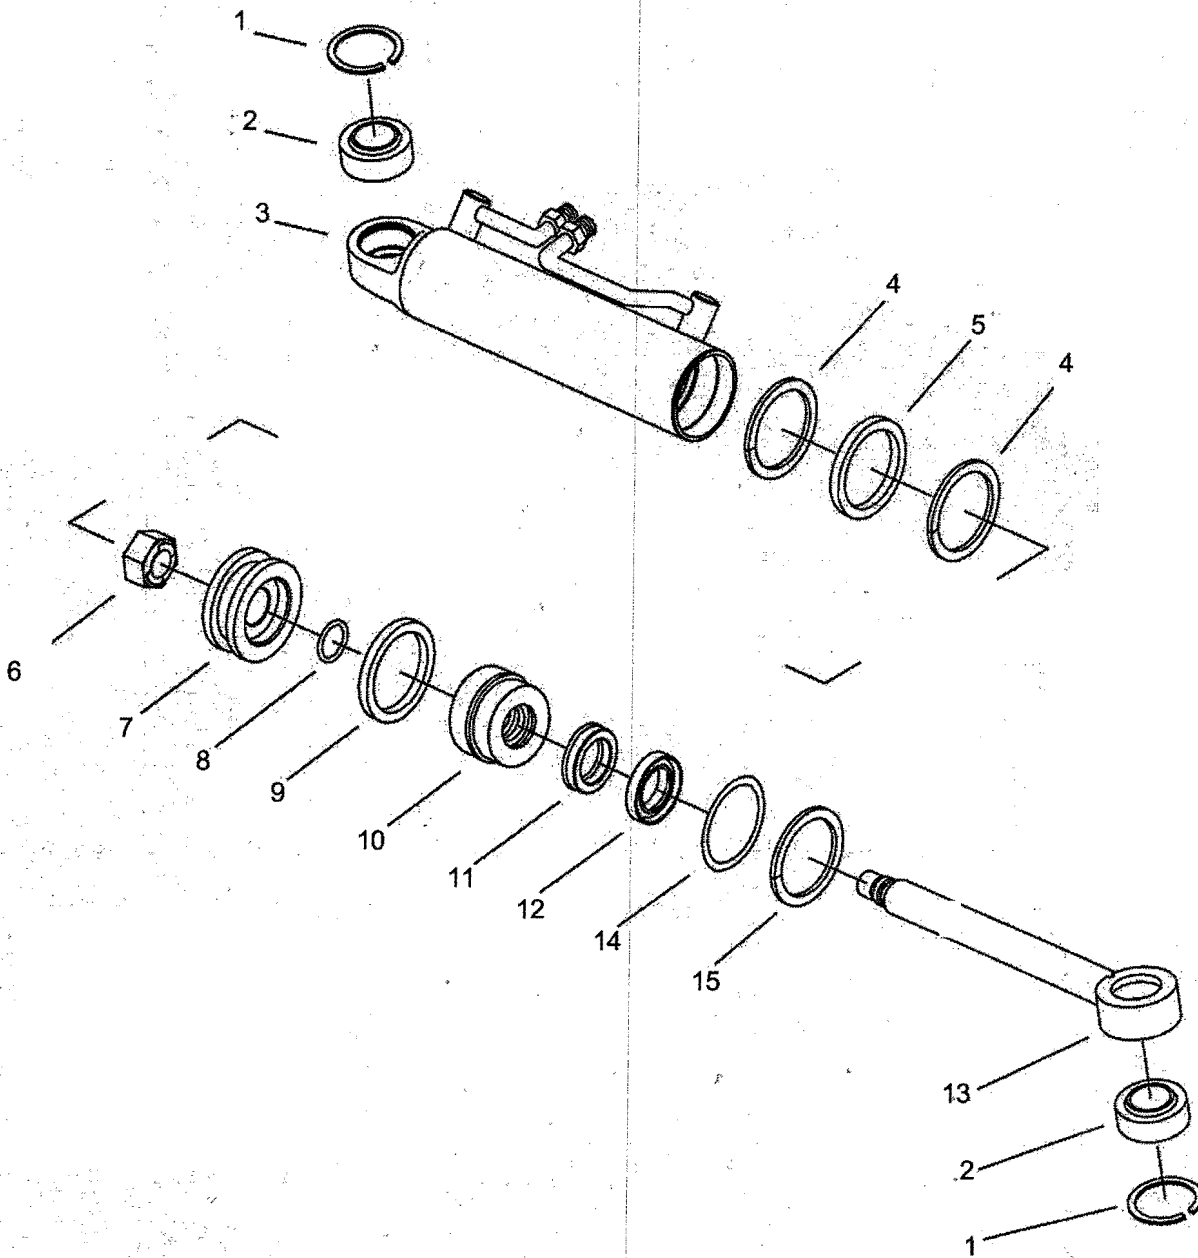

450/550

ITEM No.	LONG No.	VENDOR No.	DESCRIPTION	QTY.	
				450	550
1-15	LG4145	A1630364	Cylinder Assy	1	1
1	LG1948	S813035001	Ring, Snap	2	2
2	LG3352	A1630159	Bushing, Ball	2	2
3	LG4153	A1630344	Cylinder Pipe Assy	1	1
4	LG3354	A1630161	Ring, Backup	2	2
5	LG3355	A1630162	O-Ring	1	1
6	LG1949	A1630160	Nut, Lock (M16x2.0)	1	1
7	LG3356	A1630321	Piston	1	1
8	LG1272	S801014010	O-Ring	1	1
9	LG4154	S801049010	O-Ring	1	1
10	LG3357	A1630322	Sleeve	1	1
11	LG3358	A1630163	U-Packing	1	1
12	LG3359	A1630164	Seal, Dust	1	1
13	LG4155	A1630345	Rod, Piston	1	1
14	LG3361	A1630323	Ring, Wir	1	1
15	LG3362	A1630324	Ring, Stop	1	1