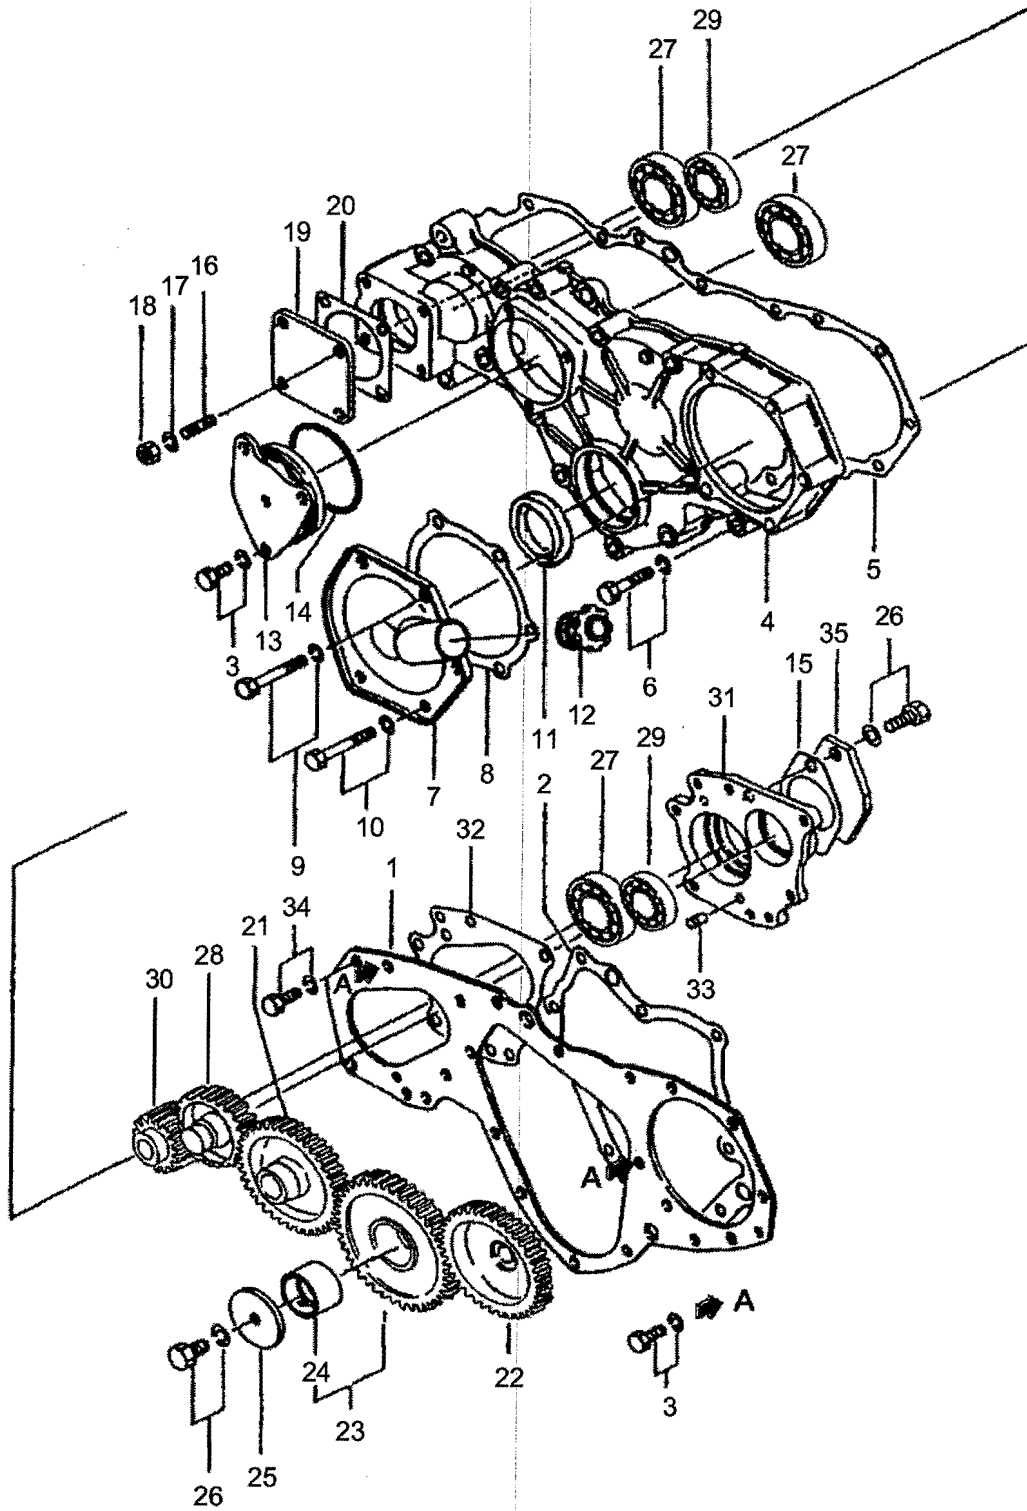

410DTC/450/450DTC/470 DTC

410DTC/450/450DTC/470 DTC

ITEM No	LONG No.	VENDOR No.	DESCRIPTION	QTY.		
				450	410/450DTC	470DTC
1	LG2866	32C11-02400	Plate, Front	1	1	1
2	LG2867	32C11-03100	Gasket, Front Plate	1	1	1
3	LG1818	F1805-08016	Bolt, w/Washer	5	5	5
4	LG2868	32C11-00501	Case, Timing Gear	1	1	1
5	LG2869	32C11-01400	Gasket, Timing Gear	1	1	1
6	LG2870	F1805-08050	Bolt, w/Washer	14	14	14
7	LG2871	30411-50301	Filler, Oil	1	1	1
8	LG2872	32C11-04100	Gasket, Cover	1	1	1
9	LG2873	F1805-08060	Bolt, w/Washer	4	4	4
10	LG1823	F1805-08055	Bolt, w/Washer	1	1	1
11	LG2874	30611-31700	Seal, Oil	1	1	1
12	LG1553	34442-05200	Cap, Filler	1	1	1
13	LG2875	34411-06701	Case, Bearing	1	1	1
14	LG1628	F3153-07500	O-Ring	1	1	1
15	LG2890	30425-71301	Gasket	1	1	1
16	LG2876	F1450-08025	Stud	4	4	4
17	LG1835	F2515-08000	Washer, Spring	4	4	4
18	LG1831	F2300-08000	Nut	4	4	4
19	LG2877	MM401205	Cover, Oil Pump Shaft	1	1	1
20	LG2878	30A11-00101	Gasket, O/Pump Cover	1	1	1
21	LG2879	32C23-01200	Gear, Camshaft	1	1	1
22	LG2880	32C23-02500	Gear, Injection Pump	1	1	1
23	LG2881	32C23-03021	Idler Assy, Gear	1	1	1
24	LG2882	30623-43400	Bushing, Idler	1	1	1
25	LG1649	34323-00801	Plate, Thrust	1	1	1
26	LG1827	F1805-10020	Bolt, w/Washer	3	3	3
27	LG1541	F8004-06008	Bearing, Ball	3	3	3
28	LG2883	34425-11301	Idler Gear, PTO	1	1	1
29	LG1542	F8006-06205	Bearing, Ball	2	2	2
30	LG2884	32C23-04200	Gear, Pump Drive	1	1	1
31	LG2885	32C25-01100	Case, Bearing	1	1	1
32	LG2886	32C25-00200	Gasket, Bearing Case	1	1	1
33	LG2887	32C25-02400	Pin, Dowel	2	2	2
34	LG1819	F1805-08020	Bolt, w/Washer	2	2	2
35	LG2888	30425-71200	Plate	1	1	1