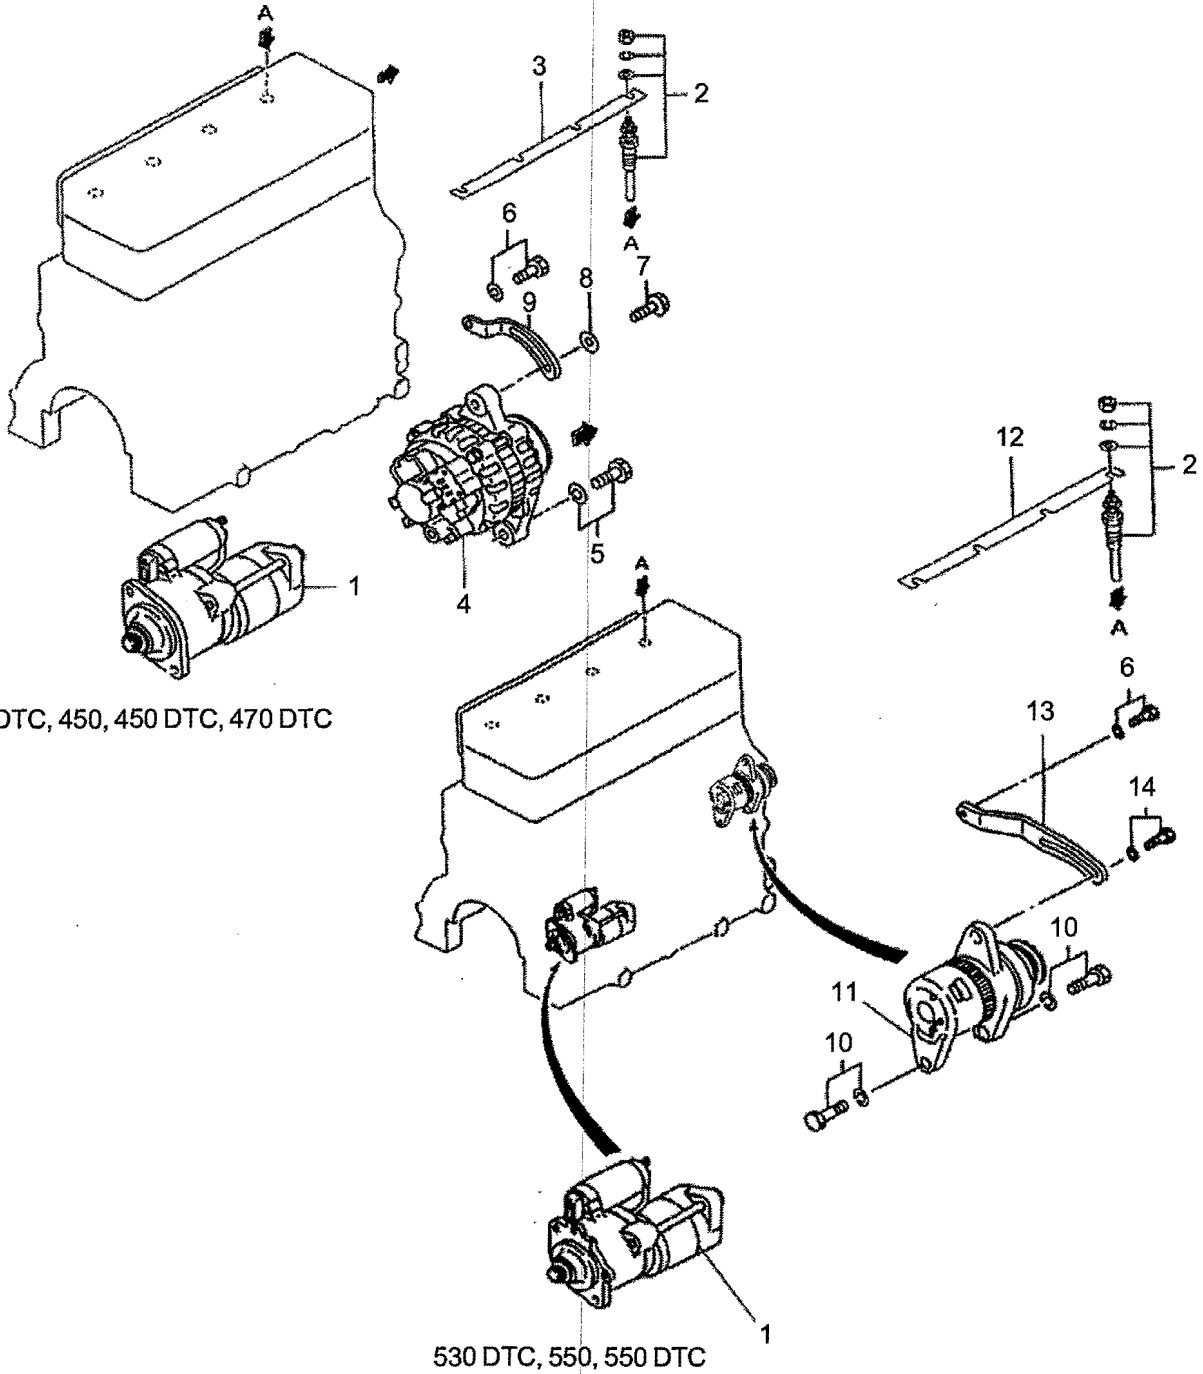

NOTES

ALL MODELS

SECTION 23

ELECTRICAL SYSTEM AND INSTRUMENTATION

 **Long Agribusiness**

COMMON SENSE SOLUTION

ITEM No.	LONG No.	VENDOR No.	ALL MODELS DESCRIPTION	QTY.			
				410/450/470	450	530/550	550
				DTC		DTC	
1	LG1673	32A66-01100	Starter Assy	1	1	1	1
2	LG1652	32A66-03100	Plug Glow	4	4	4	4
3	LG3245	32C66-00101	Plate, Connection	1	1	-	-
4	LG3246	32A68-00302	Alternator Assy				
			A007T02077C MEC	1	1	-	-
5	LG3247	F1805-10035	Bolt, w/Washer	1	1	-	-
6	LG1819	F1805-08020	Bolt, w/Washer	1	1	1	1
7	LG2786	MF140026	Bolt, Flange	1	1	-	-
8	LG2785	MD001521	Washer	1	1	-	-
9	LG3248	32C68-01700	Plate, Adjusting	1	1	-	-
10	LG1828	F1805-10030	Bolt, w/Washer	-	-	2	2
11	LG1539	32A68-00400	Alternator	-	-	1	1
12	LG3913	32A66-04101	Plate, Connection	-	-	1	1
13	LG3914	32A68-11700	Plate, Adjusting	-	-	1	1
14	LG3915	F1825-08020	Bolt, w/Washer	-	-	1	1