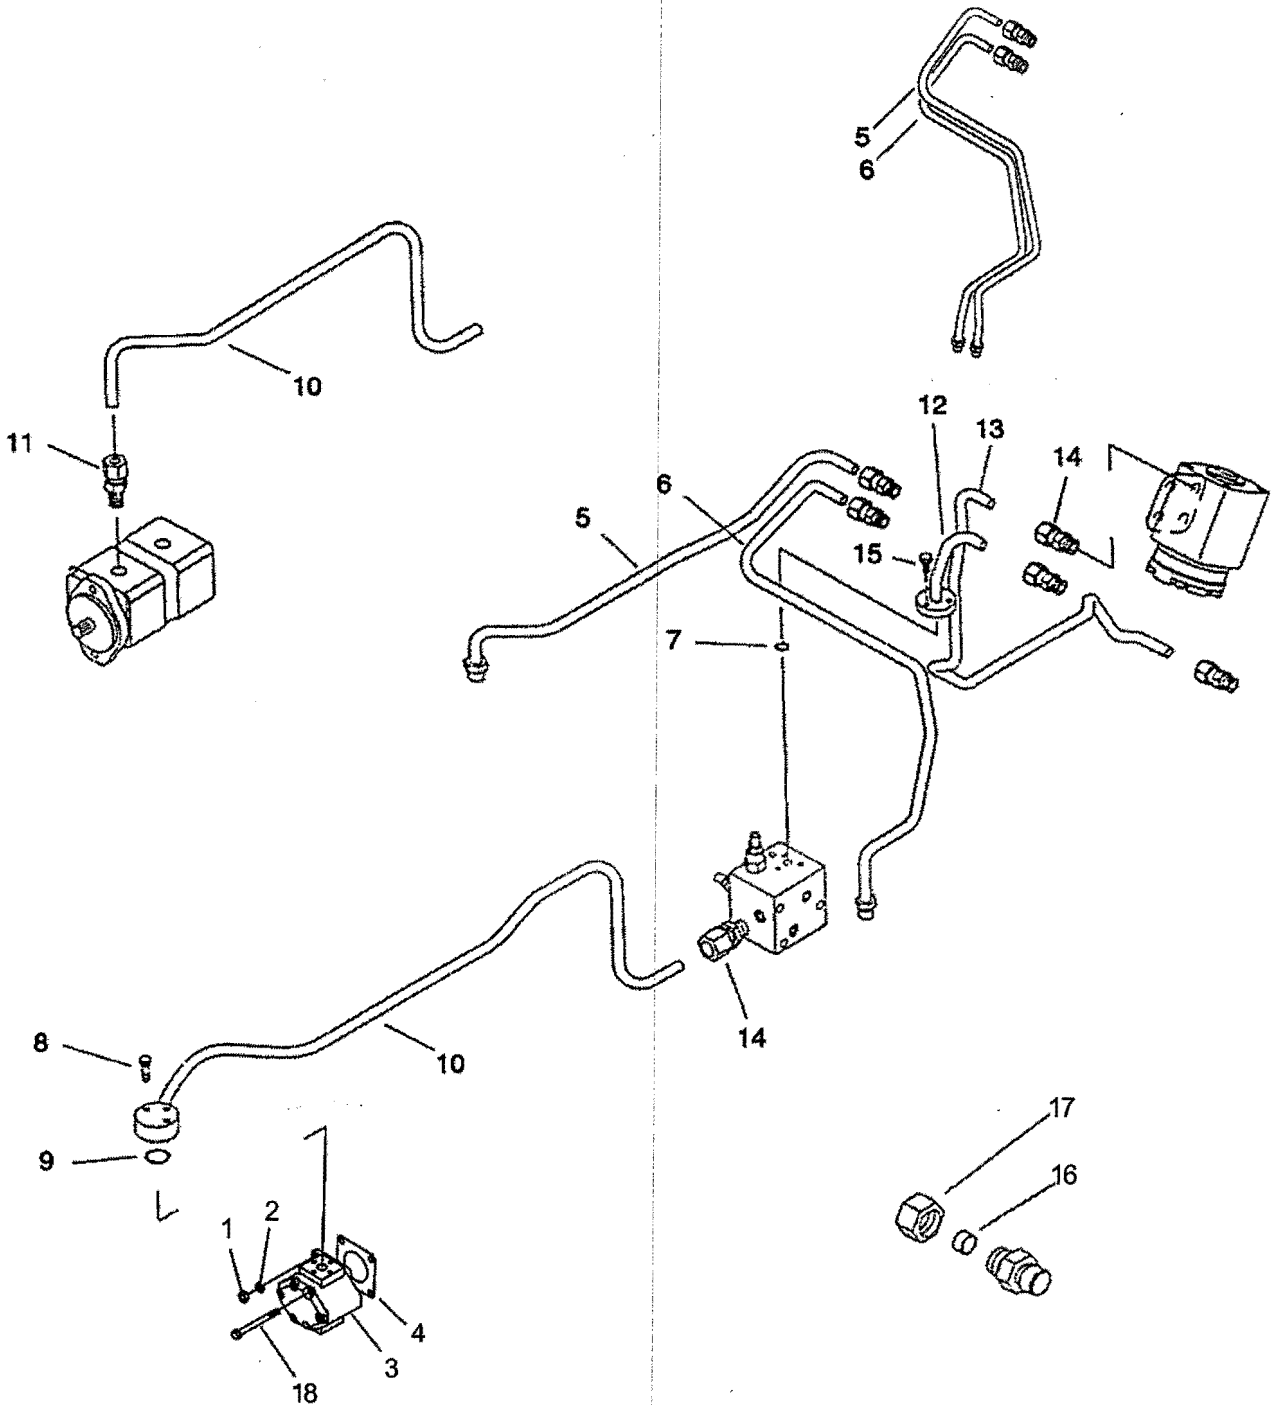

Effective on 410 DTC Tractors up to Serial No. J00016.
Effective on 450 Tractors up to Serial No. J00168.
Effective on 470 DTC Tractors up to Serial No. J00064.

ALL MODELS

ITEM No	LONG No.	VENDOR No.	DESCRIPTION	QTY. (
				450	410/450/470	530/550	550
					DTC	DTC	
1	N620013-S8		Nut, Hex (M8-1.25)	2	2	-	-
2	N630173-S8		Washer, Spring (M8)	2	2	-	-
3	LG4190	A1630405	Pump, Steering 8.00CC/REV	1	1	-	-
4	LG2015	3A1823010	Packing, Pump	1	1	-	-
5	LG2295	A1630314	Pipe, P/S (R)	-	1	-	-
-	LG2294	A1630301	Pipe, P/S (R)	-	-	1	-
-	LG4156	A1630361	Pipe, P/S (R)	1	-	-	1
6	LG2282	A1630237	Pipe, P/S (L)	-	1	-	-
-	LG1340	A1630235	Pipe, P/S (L)	-	-	1	-
-	LG4157	A1630360	Pipe, P/S (L)	1	-	-	1
7	LG1293	S801016010	O-Ring (D15.8x2.4)	1	1	1	1
8	LG4174	S153063033	Bolt, Hex (M6-1.0x30)	3	3	-	-
9	LG1275	S801018010	O-Ring (D17.8x2.4)	1	1	-	-
10	LG2277	A1630198	Pipe, P/S Pressure	1	1	-	-
-	LG3713	A1630300	Pipe, P/S Pressure	-	-	1	1
11	LG3714	A1630150	Joint BOM12-04G	-	-	1	1
12	LG1342	A1630199	Pipe, P/S Pressure	1	1	1	1
13	LG1339	A1630233	Pipe, P/S Drain	1	1	1	1
14	LG1195	A1630144	Joint BOM12-03G	6	6	6	6
15	LG3715	S153062533	Bolt, Hex (M6-1.0x25)	3	3	3	3
16	LG1457	A1630169	Sleeve	6	6	7	7
17	LG1798	A1630170	Nut, Hex	6	6	7	7
18	LG4185	S153089033	Bolt, Hex (M8-1.25x90)	2	2	-	-