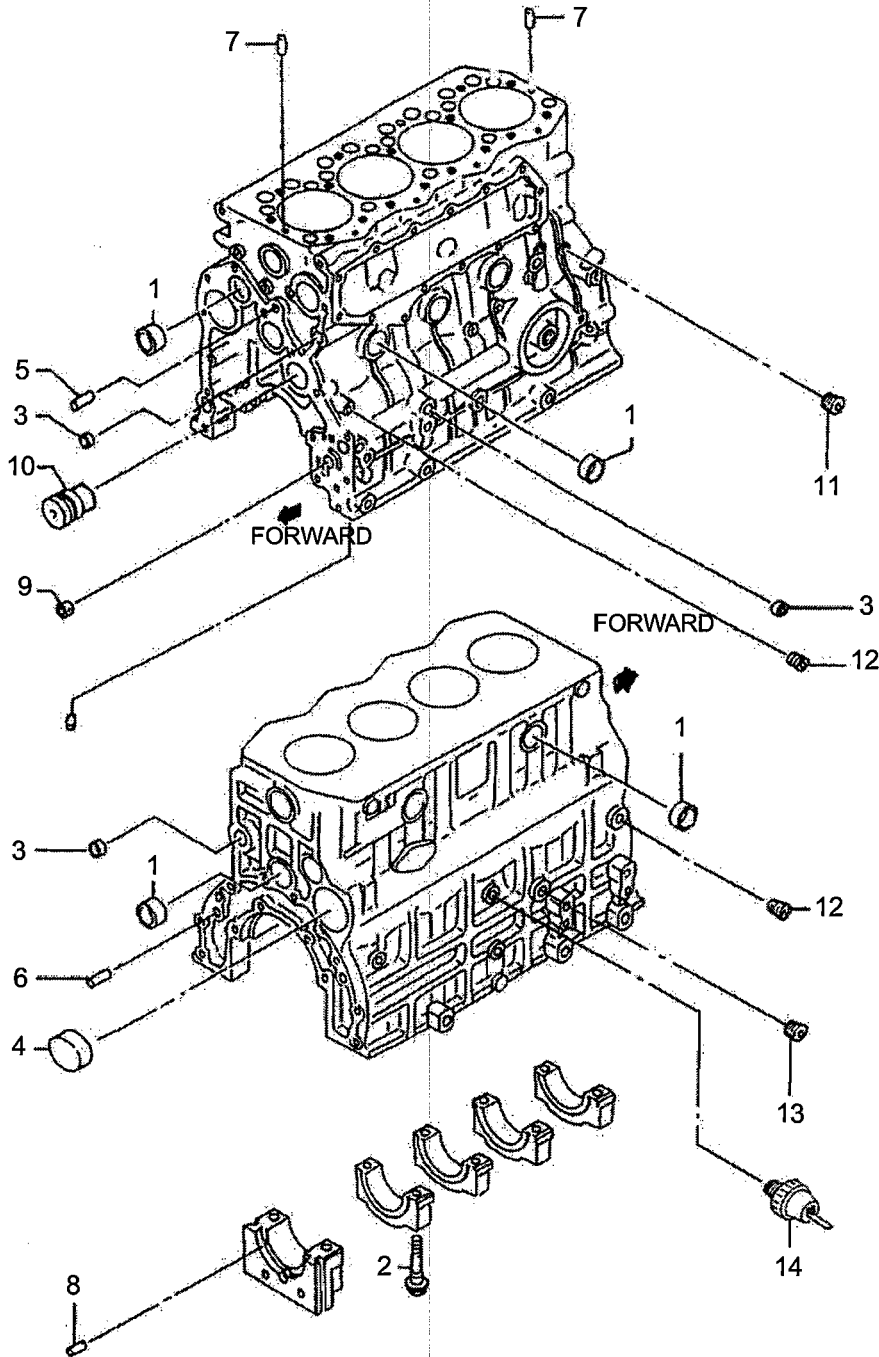

CRANKCASE

530 DTC/550/550 DTC

ITEM No.	LONG No.	VENDOR No.	DESCRIPTION	QTY.	
				550	530/550 DTC
1-14	LG3885	32A07-01044	Crankcase Assy	1	1
1	LG1549	04826-23500	Cap, Sealing	10	10
2	LG1764	32A07-02600	Bolt, Bearing Cap	10	10
3	LG1555	04826-21800	Cap, Sealing	5	5
4	LG1651	34307-02100	Plug, Cam	1	1
5	LG2855	32A07-01500	Pin, Dowel	2	2
6	LG3886	F2846-12000	Pin, Dowel	2	2
7	LG2581	F2846-05000	Pin, Dowel	2	2
8	LG1840	F2850-04008	Pin, Spring	6	6
9	LG1544	05605-01410	Bushing	1	1
10	LG1671	32A23-03500	Shaft, Idler	1	1
11	LG2588	MD000269	Plug, Taper	1	1
12	LG2528	MS661140	Plug, Taper	4	4
13	LG3887	MS661142	Plug, Taper	1	1
14	LG3609	MM130066	Switch, Oil Pressure	1	1