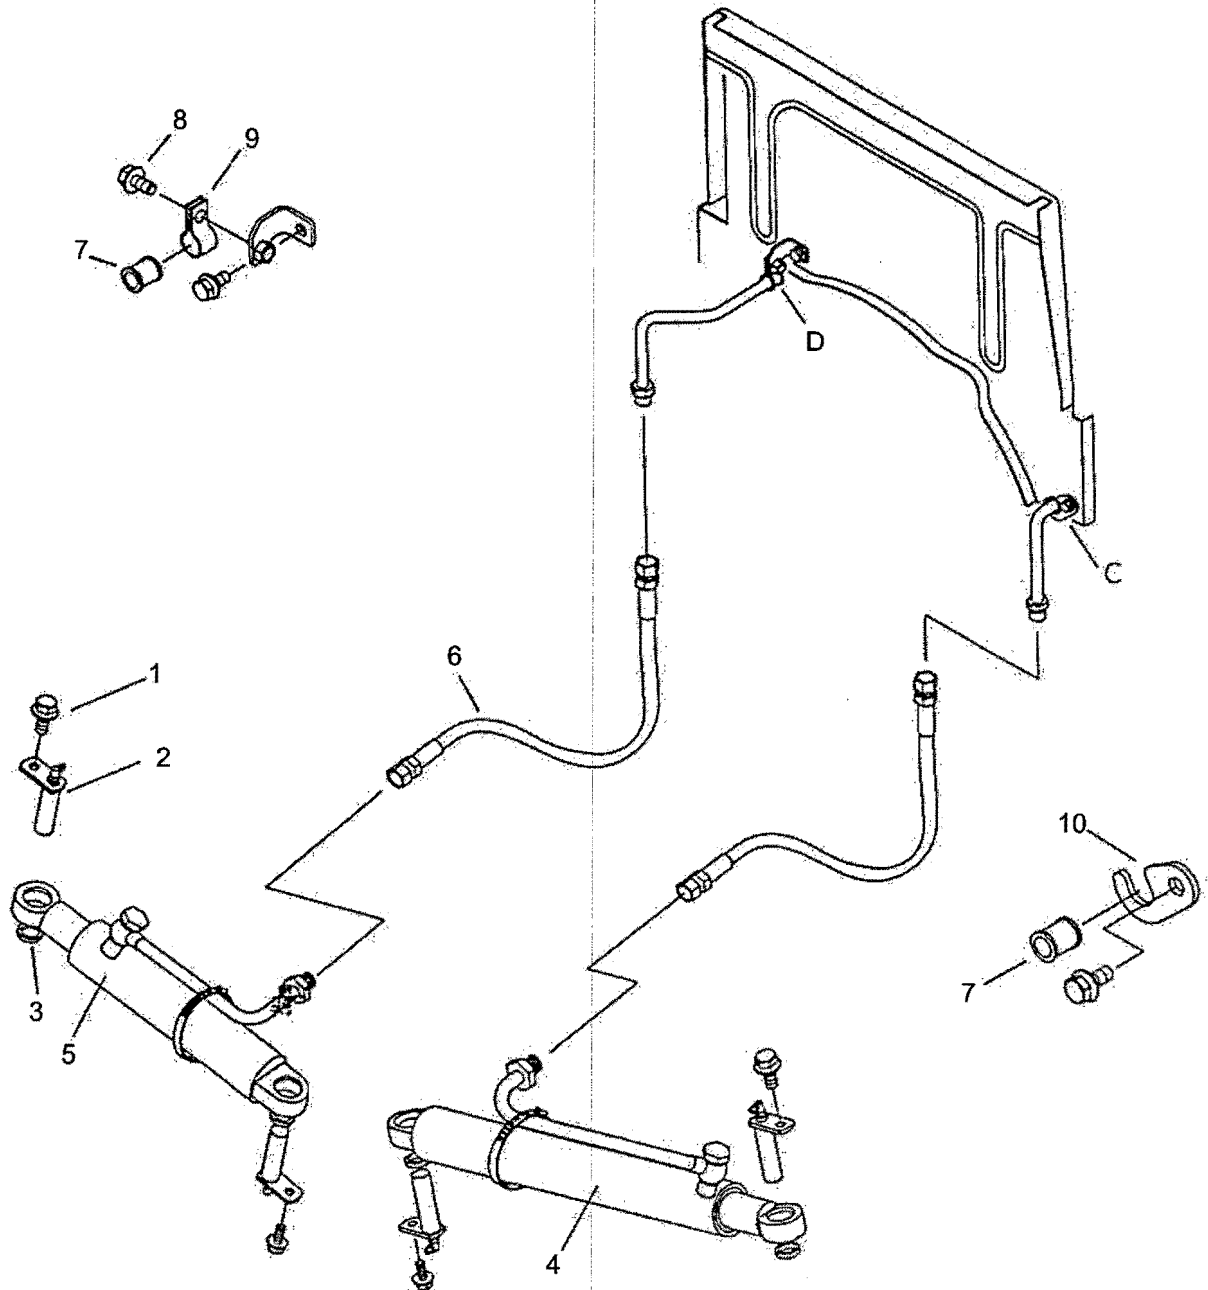

410 DTC/450 DTC/470 DTC/530 DTC/550 DTC

ITEM No.	LONG No.	VENDOR No.	DESCRIPTION	QTY.	
				410/450 DTC	470/530/550 DTC
1	LG1862	S154102033	Bolt, Hex (M10-1.25x20)	4	4
2	LG1314	A1630327	Pin, Steering	4	4
3	LG1475	A1630135	Spacer	4	4
4	LG3690	A1630275	Cylinder Assy (L)	1	-
-	LG3691	A1630267	Cylinder Assy (L)	-	1
5	LG3693	A1630276	Cylinder Assy (R)	1	-
-	LG3694	A163268	Cylinder Assy (R)	-	1
6	LG3696	A1630279	Hose, P/Steering HYD	2	2
7	LG3697	A1630239	Rubber, Clamp	2	2
8	LG1962	S155082533	Bolt, Hex (M8-1.25x25)	1	1
9	LG3698	A1630238	Clamp	1	1
10	LG1178	A1630240	Hook, Str. Pipe	1	1