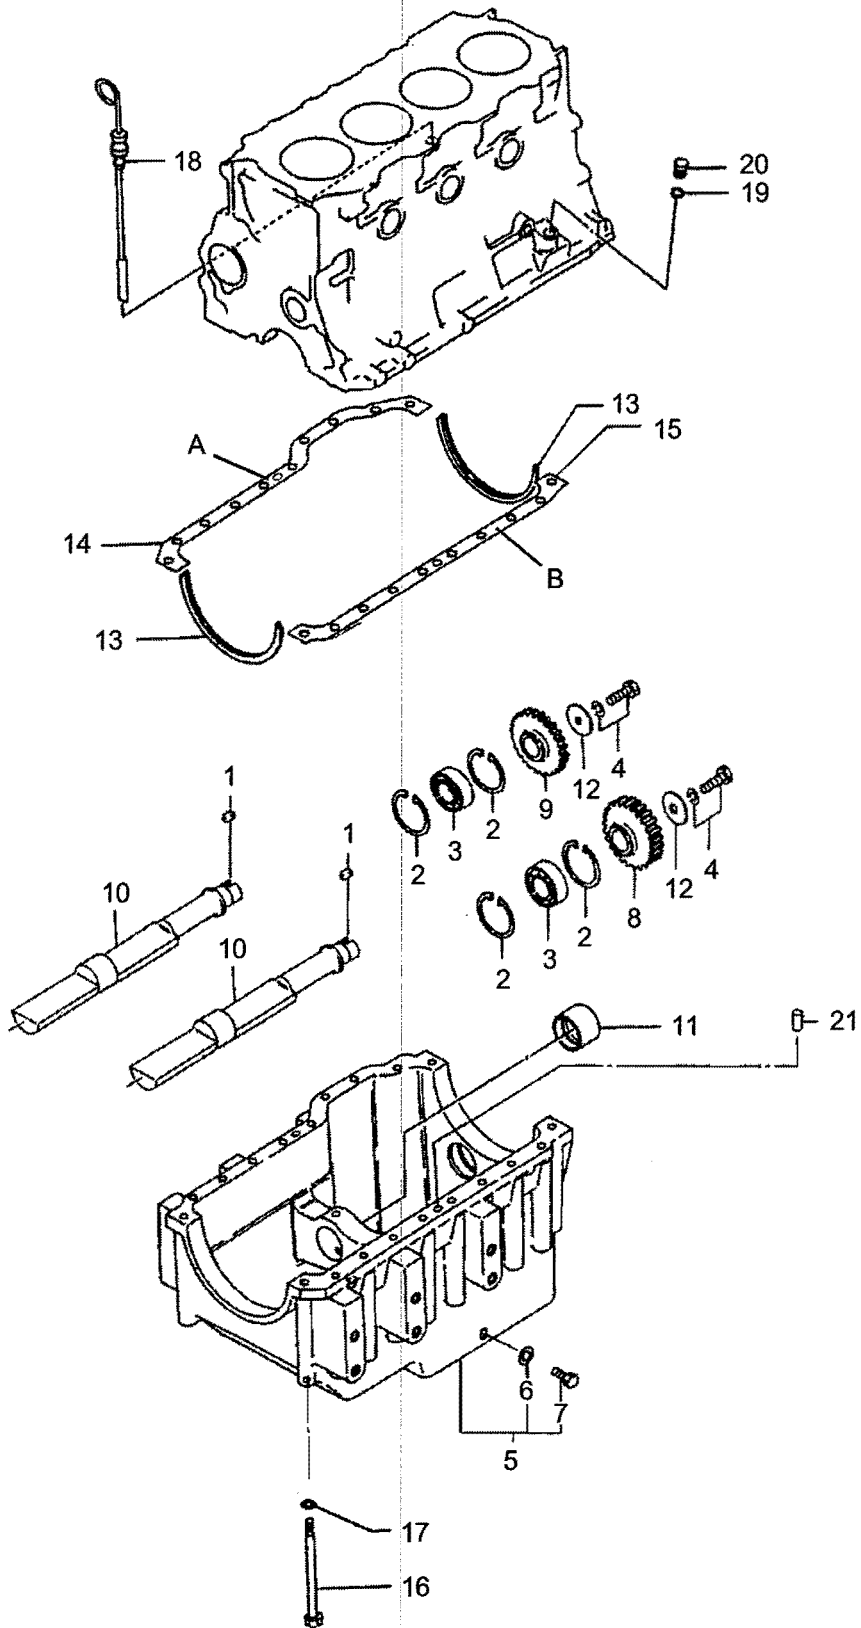

410DTC/450/450DTC/470 DTC

ITEM No	LONG No.	VENDOR No.	DESCRIPTION	QTY.		
				450	410/450DTC	470DTC
1-12	LG2848	32C13-04020	Pan & Balancer Assy	1	1	1
1	LG2324	F2871-07014	Key, Sunk	2	2	2
2	LG1845	F3202-05200	Ring, Snap	4	4	4
3	LG1542	F8006-06205	Bearing, Ball	2	2	2
4	LG1827	F1805-10020	Bolt, w/Washer	2	2	2
5	LG2890	32C13-04010	Pan Assy, Oil	1	1	1
6	LG1584	F4202-14000	Gasket, Oil Drain	2	2	2
7	LG1846	F5000-14000	Plug, Drain	2	2	2
8	LG2891	32C29-00200	Gear, Balancer, L.H	1	1	1
9	LG2892	32C29-00300	Gear, Balancer, R.H	1	1	1
10	LG2893	32C29-01200	Shaft, Balancer	2	2	2
11	LG2894	32C29-09800	Bearing, Needle	2	2	2
12	LG2895	92301-02700	Washer	2	2	2
13	LG2896	32C13-02200	U-Seal	2	2	2
14	LG2897	32C13-02301	Gasket, Oil Pan, A	1	1	1
15	LG2898	32C13-02401	Gasket, Oil Pan B	1	1	1
16	LG2899	05978-08155	Bolt	20	20	20
17	LG1835	F2515-08000	Washer, Spring	20	20	20
18	LG2900	32C42-01200	Gage, Oil Level	1	1	1
19	LG2901	05507-10110	O-Ring	1	1	1
20	LG2902	32C13-00900	Plug	1	1	1
21	LG1838	F2846-08000	Pin, Dowel	2	2	2