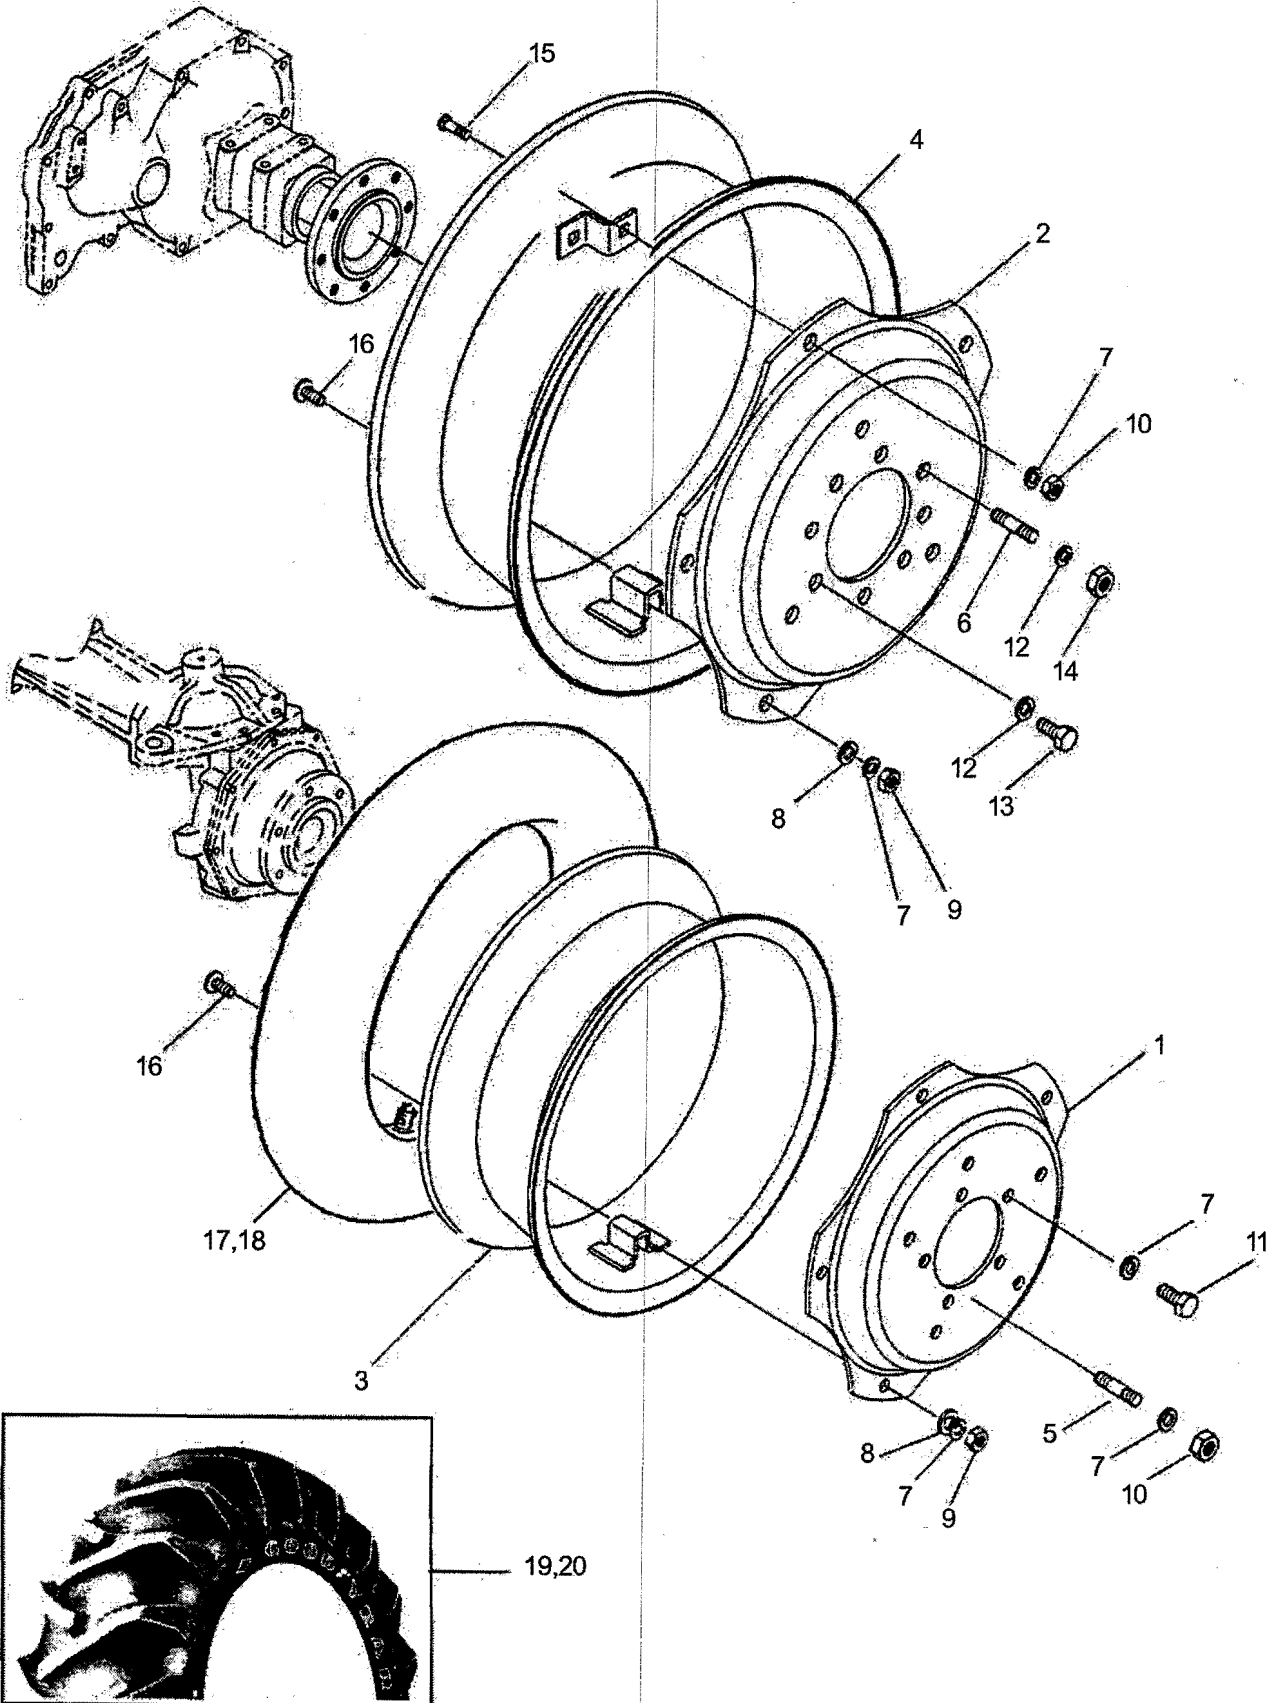

470/530/550DTC

AGRICULTURAL TIRE & WHEEL ASSEMBLY 8 HOLE AXLE - 4 WD

470/530/550DTC

ITEM No	LONG No.	VENDOR No.	DESCRIPTION	QTY.
				470/530/550DTC
1	LG4542		Disc, Front, 8 Hole	2
2	LG2271	A1490063	Disc, Rear	-
-	LG1091	A1490064	Disc, Rear	2
3	LG1893	A1490067	Front Rim Assy	2
4	902055		Rear Rim Assy	-
-	902268		Rear Rim Assy	2
5	LG4352	S167163023	Bolt, Stud (M16-1.5x30)	4
6	LG3984	S167183023	Bolt, Stud (M18-1.5x30)	4
7	N630176-S8		Washer, Lock (M16)	38
8	N630072-S8		Washer, Flat (M16)	22
9	LG1886	A1495037	Nut, Hex (M16-1.5) Thick	22
10	500394		Nut, Hex (M16-1.5) Thin	4
11	500355		Bolt, Hex (M16-1.5x35)	12
12	500215		Washer, Lock (M18)	16
13	500358		Bolt, Hex (M18-1.5x35)	12
14	LG3684	S302180043	Nut, Hex (M18-1.5)	4
15	LG1885	3A1970077	Bolt, Wheel	-
16	LG1884	A1495036	Bolt, Wheel	22
17	902053		Tube, Front (M8.3/9.5-20)	2
18	743975		Tube, Rear (M12.4-28)	-
-	745159		Tube, Rear (M13.6-28)	2
19	778548		Tire, Front (M9.5-20)	2
20	906344		Tire, Rear (M13.6-28)	2
21	LG4373	S368160013	Washer, Plain	12