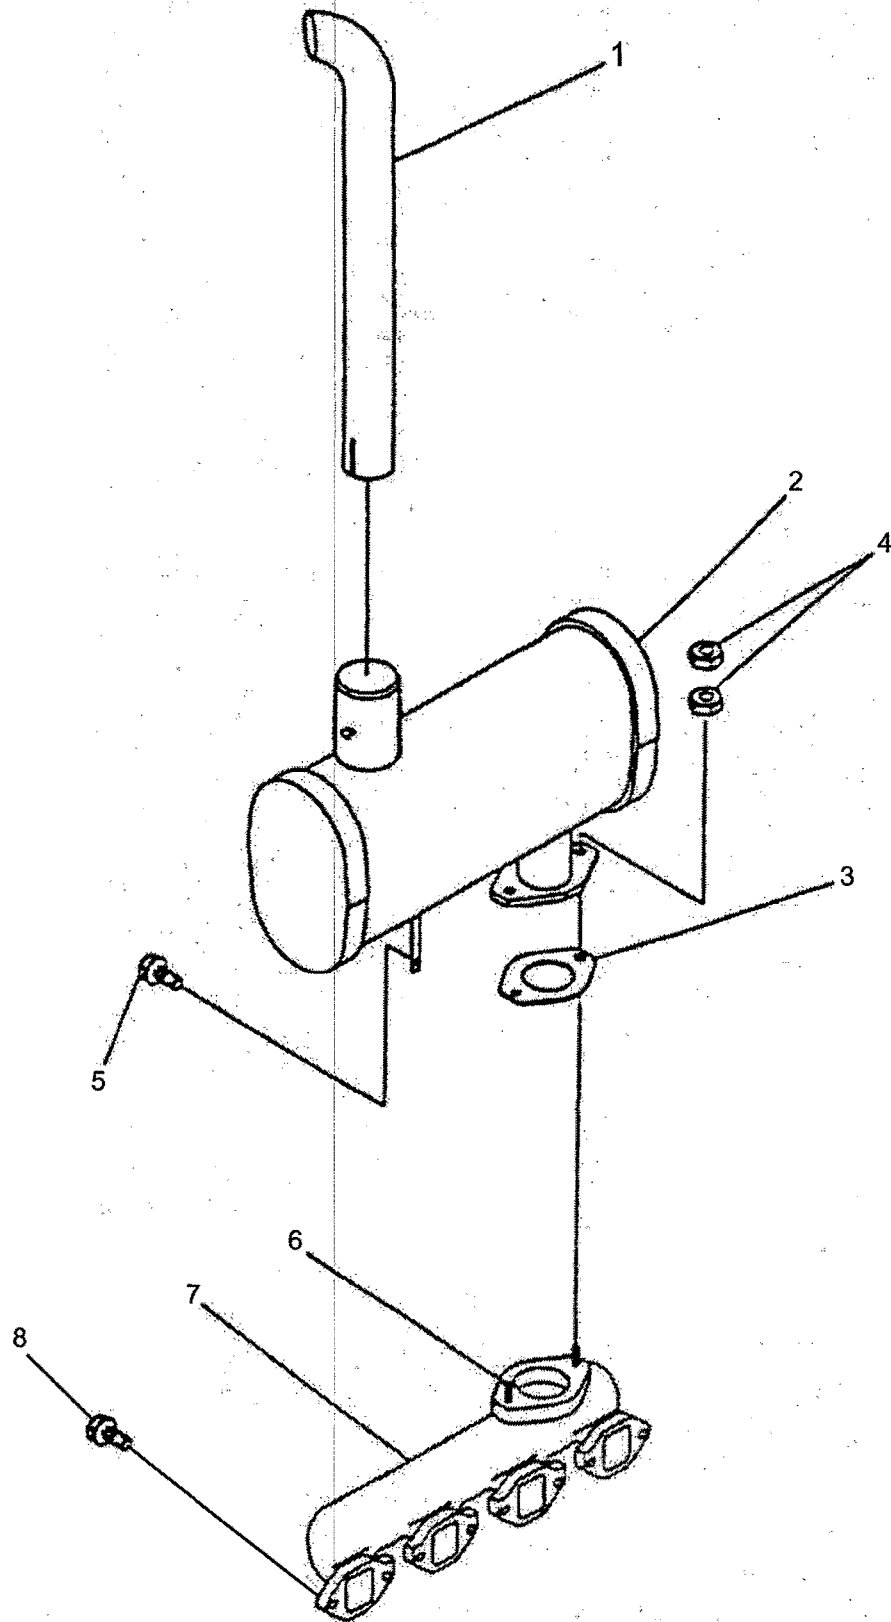

EXHAUST ASSEMBLY

530DTC/550/550DTC

<i>ITEM No</i>	<i>LONG No.</i>	<i>VENDOR No.</i>	<i>DESCRIPTION</i>	<i>QTY.</i>	
				<i>550</i>	<i>530/550DTC</i>
1	LG3464	A1151099	Tall Pipe	1	1
2	LG3465	A1151098	Muffler	1	1
3	LG3466	A1151100	Gasket, Muffler	1	1
4	N620013-S8		Nut, Hex (M8-1.25)	4	4
5	LG1979	S159082033	Bolt, Hex (M8-1.25 x 20)	1	1
6	LG2501	S139082523	Stud (M8-1.25x20)	2	2
7	LG3467	Q1650006	Manifold, Exhaust (530)	1	1
8	LG1810	F1035-08020	Bolt	8	8