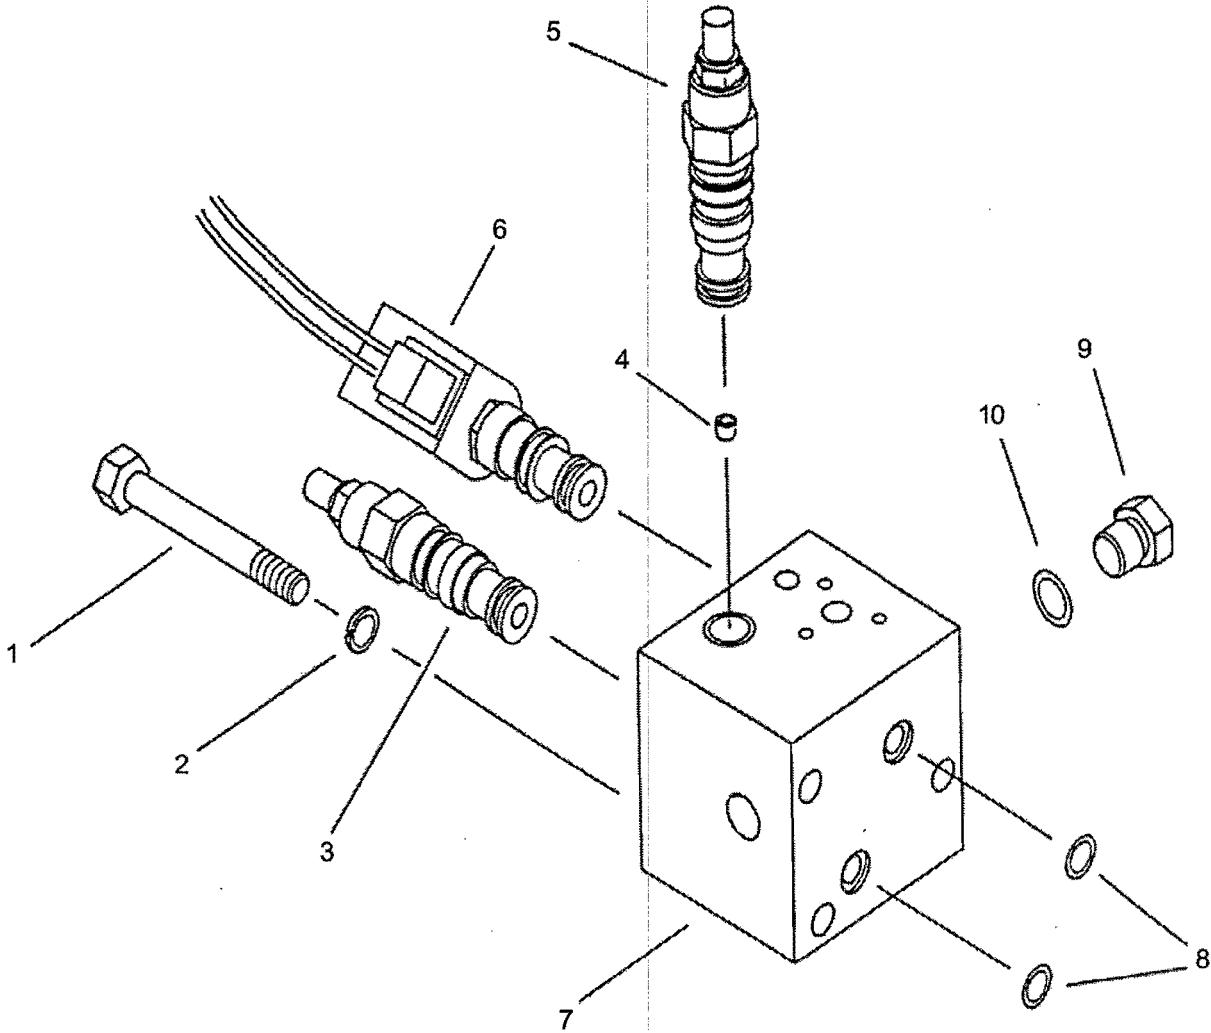

ALL MODELS

ALL MODELS

ITEM No.	LONG No.	VENDOR No.	DESCRIPTION	QTY.
				ALL MODELS
1	LG1957	S107109043	Bolt, Hex (M10-1.25x90)	3
2	N630174-S8		Washer, Spring (M10)	3
3-10	LG1192	A1822018	Ind. PTO Valve Assy	1
3	LG3388	A1822020	Valve, Sequence	1
4	LG3749	A1822023	Orifice	1
5	LG3390	A1822021	Valve, Reducing	1
6	LG1530	A1822022	Valve, Solenoid	1
7	LG1744	A1822019	Block, Ind. Valve	1
8	LG2500	S801010011	O-Ring (D10)	2
9	LG3750	A1822024	Plug PS 1/4	1
10	LG1486	S801011010	O-Ring (D11)	1