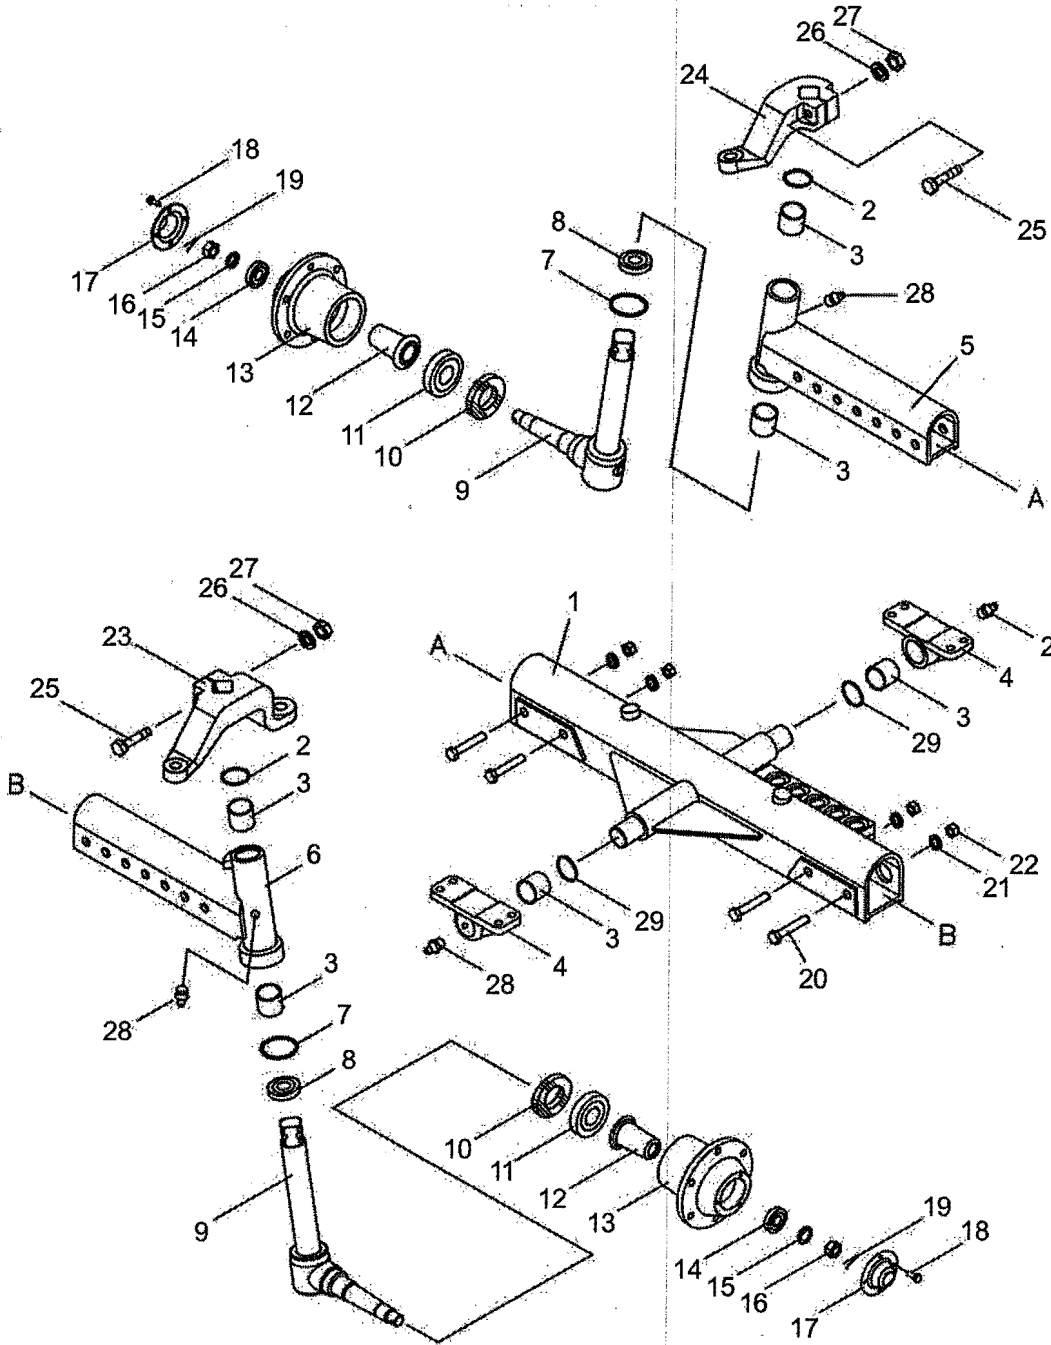

450/550

450/550

<i>ITEM No</i>	<i>LONG No.</i>	<i>VENDOR No.</i>	<i>DESCRIPTION</i>	<i>QTY.</i> 450/550
1-28	LG4118	A1450028	F/Axle Assy	1
1	LG4119	A1450015	Body, Front Axle	1
2	LG4120	S801040010	O-Ring (P) (M.39.7x.35)	2
3	LG4121	3A1970004	Bushing, DU (D44x40)	6
4	LG4122	A1450011	Bracket, F/Axle	2
5	LG4123	A1400025	End, RH, Front Axle	1
6	LG4124	A1400026	End, LH, Front Axle	1
7	LG4125	A0653075	Seal, Dust (D60xD68x6.5)	2
8	LG1743	3A1970035	Bearing, Thrust	2
9	LG4126	A1450016	Knuckle Assy	2
10	LG4127	A1450014	Seal, Oil	2
11	LG2050	A0863070	Bearing, Ball (6307)	2
12	LG4128	A1450009	Spacer, Bearing	2
13	LG4129	A1450019	Hub, Front Wheel	2
14	LG4130	A0863050H	Bearing, Ball (6305HL)	2
15	N630073-S8		Washer, PL (M20)	2
16	LG4131	S328200043	Nut, Hex. Slot (M20x1.5)	2
17	LG4132	A1450027	Cover, Wheel Hub	2
18	LG4133	S153061233	Bolt, Hex. w/Washer (M6x1.0x12)	8
19	N642591-S8		Pin, Split (M4.0x40)	2
20	LG4134	S103161243	Bolt, Hex. (M16x1.5x120)	4
21	N630176-S8		Washer, Spr. (M16)	4
22	500394		Nut, Hex. (M16)	4
23	LG4135	A1450030	Arm, Steering (LH)	1
24	LG4136	A1450031	Arm, Steering (RH)	1
25	LG4158	S109127562	Bolt, Hex. (M12x1.25x65)	2
26	N630175-S8		Washer, Spr. (M12)	2
27	LG4159	S305120063	Nut, Hex. (M12x1.25)	2
28	LG4138	A0730048	Nipple, Grease	4
29	LG4139	A0653069	Seal, Dust (D40xD48x6.5)	2