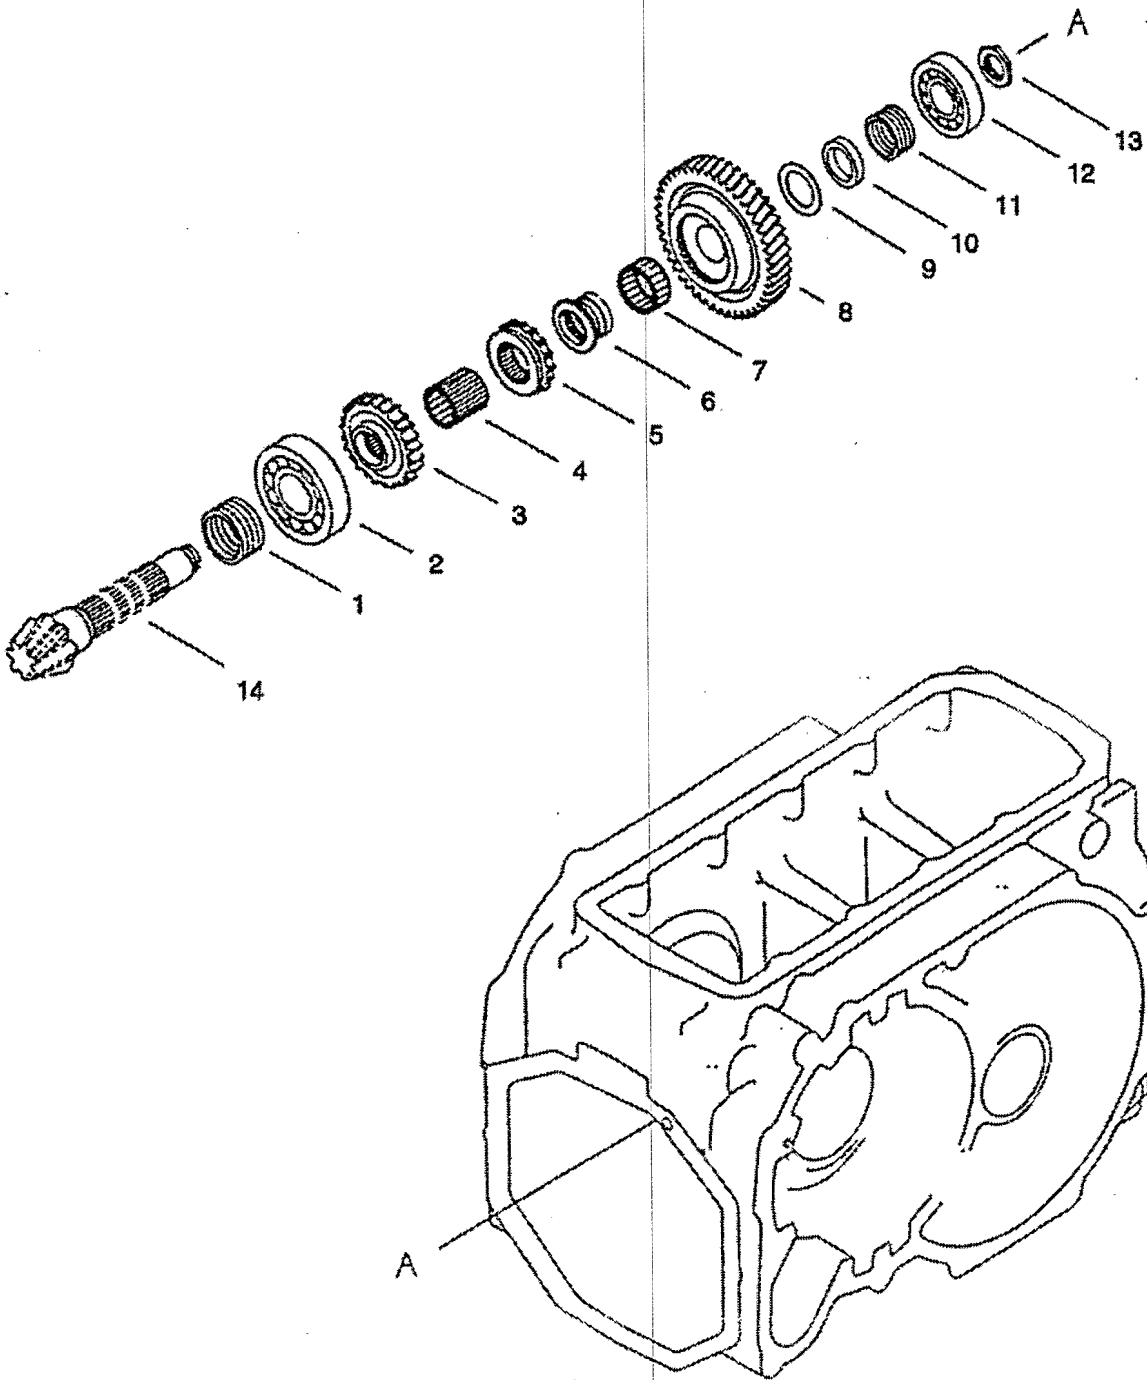

Effective on 410 DTC Tractor from Serial No. J00017 and up.
Effective on 450 Tractor from Serial No. J00169 and up.
Effective on 470 DTC Tractor from Serial No. J00065 and up.
Effective on 530 DTC Tractor from Serial No. J00057 and up.
Effective on 550 Tractor from Serial No. J00144 and up.

All Models

<i>ITEM No</i>	<i>LONG No.</i>	<i>VENDOR No.</i>	<i>DESCRIPTION</i>	<i>QTY.</i>
				ALL MODELS
1	LG1235	A0870461	Shim (M51x41x0.15)	3
-	LG1236	A0870462	Shim (M51x41x0.2)	2
-	LG1237	A0870465	Shim (M51x41x0.5)	2
-	LG1238	A0870468	Shim (M51x41x1.0)	1
2	LG1739	A1285085	Bearing, Taper Roller 32208C (M80x40x24.75)	1
3	LG1141	A1285078	Gear, High Driven	1
4	LG1456	A1285025	Sleeve	1
5	LG4184	A1285195	Selector	1
6	LG1463	A1281046	Sleeve	1
7	LG1711	3A1970157	Bearing, Needle (M40x45x27)	1
8	LG4183	A1285194	Gear, Lower Driven	1
9	LG1790	A1285083	Washer, Thrust (M54x3)	1
10	LG1474	A1285026	Spacer (M30x40x5)	1
11	LG1231	A0870431	Shim (M39x31x0.15)	1
-	LG1232	A0870432	Shim (M39x31x0.2)	1
-	LG1233	A0870435	Shim (M39x31x0.5)	2
-	LG1234	A0870438	Shim (M39x31x1.0)	1
12	LG1741	A26800340	Bearing, Taper Roller (30306C) (M72x30x20.75)	1
13	LG1785	A1281034	Nut, Lock	1
14	LG3550	A1324072	Pinion, Drive	1

Effective on 410 DTC Tractors from Serial No. J00017 and up.

Effective on 450 Tractors from Serial No. J00169 and up.

Effective on 470 DTC Tractors from Serial No. J00065 and up.

Effective on 530 DTC Tractors from Serial No. J00057 and up.

Effective on 550 Tractors from Serial No. J00144 and up.