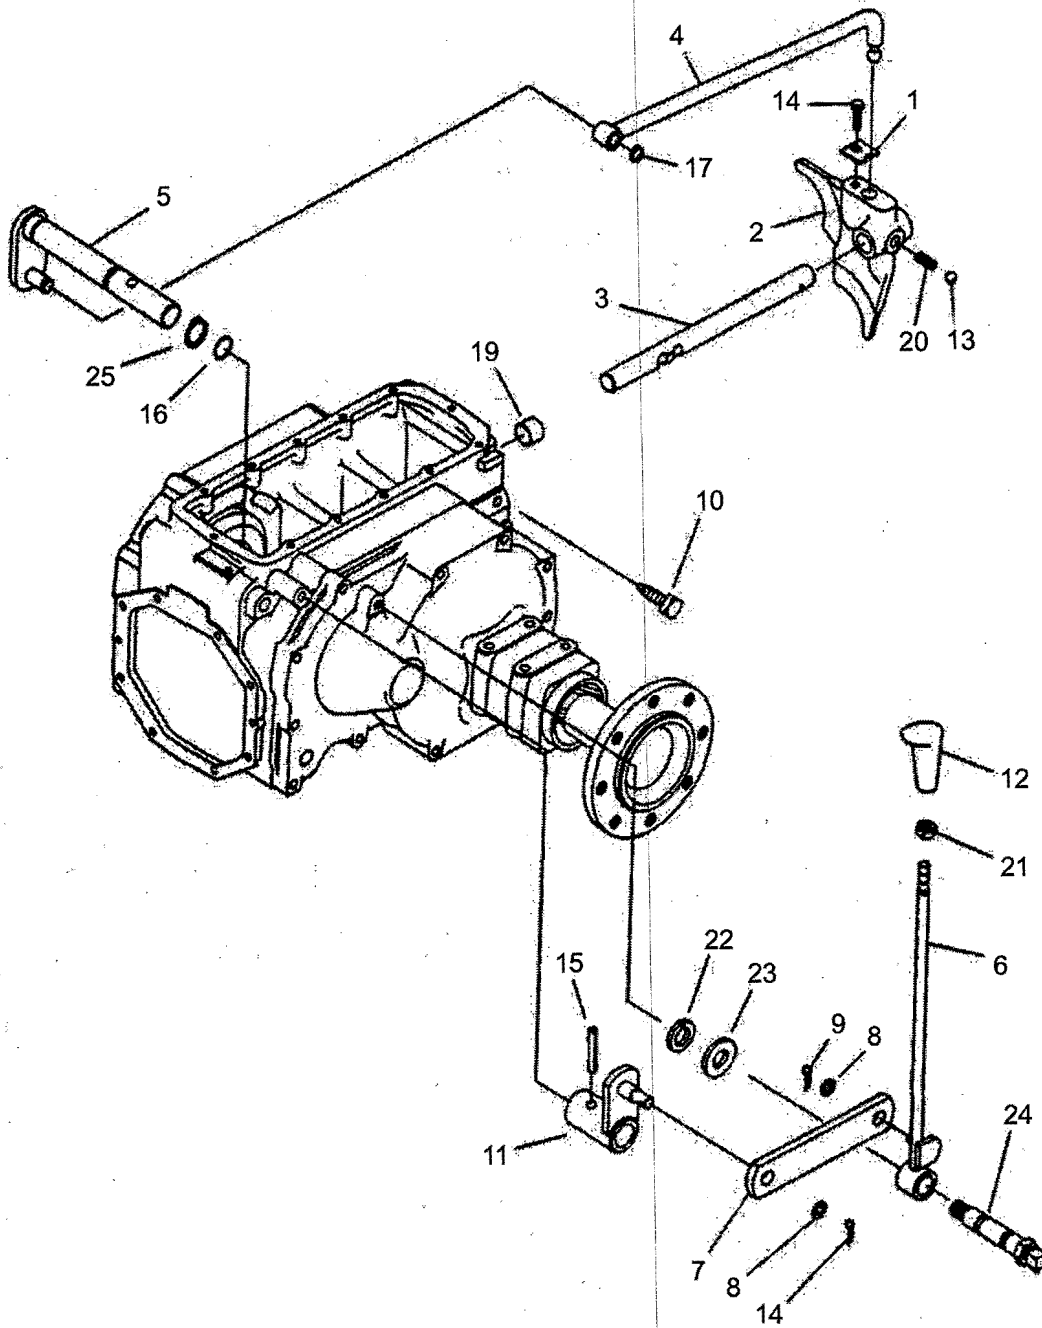

470DTC/530DTC/550DTC

RANGE SELECTOR LEVER - 4 WHEEL DRIVE

470DTC/530DTC/550DTC

<i>ITEM No</i>	<i>LONG No.</i>	<i>VENDOR No.</i>	<i>DESCRIPTION</i>	<i>QTY.</i> <i>470/530/550DTC</i>	
1	LG1175	A1292020	Holder, Shaft Link		1
2	LG1107	A1292086	Fork, Sub T/M	1	1
3	LG1376	A1292112	Rail, Sub T/M	1	1
4	LG1391	A1292088	Rod, Sub T/M	1	1
5	LG1219	A1292089	Lever, Sub T/M Inner	1	1
6-9	LG3561	A1292130	Hand Lever Assy, Sub T/M	1	1
6	LG1164	A1292104	Hand Lever, Sub T/M	1	1
7	LG1259	A1292094	Link, Sub T/M	1	1
8	N630069-S8		Washer, Plain (M10)	2	2
9	LG1871	S443100013	Pin, Snap (M8x32)	2	2
10	LG1794	A1292091	Bolt, Self Lock (M10-1.25)	1	1
11	LG1701	A1292102	Arm, Outer Sub T/M	1	1
12	LG3562	A1970252	Grip, Change	1	1
13	LG1707	A20063390	Ball, Shift Fork (M11/32)	1	1
14	LG1860	S153081633	Bolt, Hex (M8-1.25x16)	1	1
15	500360		Pin, Spring (M8.6x32)	1	1
16	LG1293	S801016010	O-Ring P16 (M16x2.4)	1	1
17	N661206-S		Ring, Snap (M10)	1	1
18	N661216-S		Ring, Snap (M20)	1	1
19	LG1026	3A1290009	Cap, Rail	1	1
20	LG1489	3A1290011	Spring	1	1
21	LG1868	S314100013	Nut, Hex (M10-1.25)	1	1
22	LG3563	S361200013	Washer, Spring (M33.8x20.2x5)	1	1
23	N630073-S8		Washer, Plain (M20)	1	1
24	LG1427	A1293083	Shaft, Lever	1	1
25	N661212-S		Ring, Snap	1	1