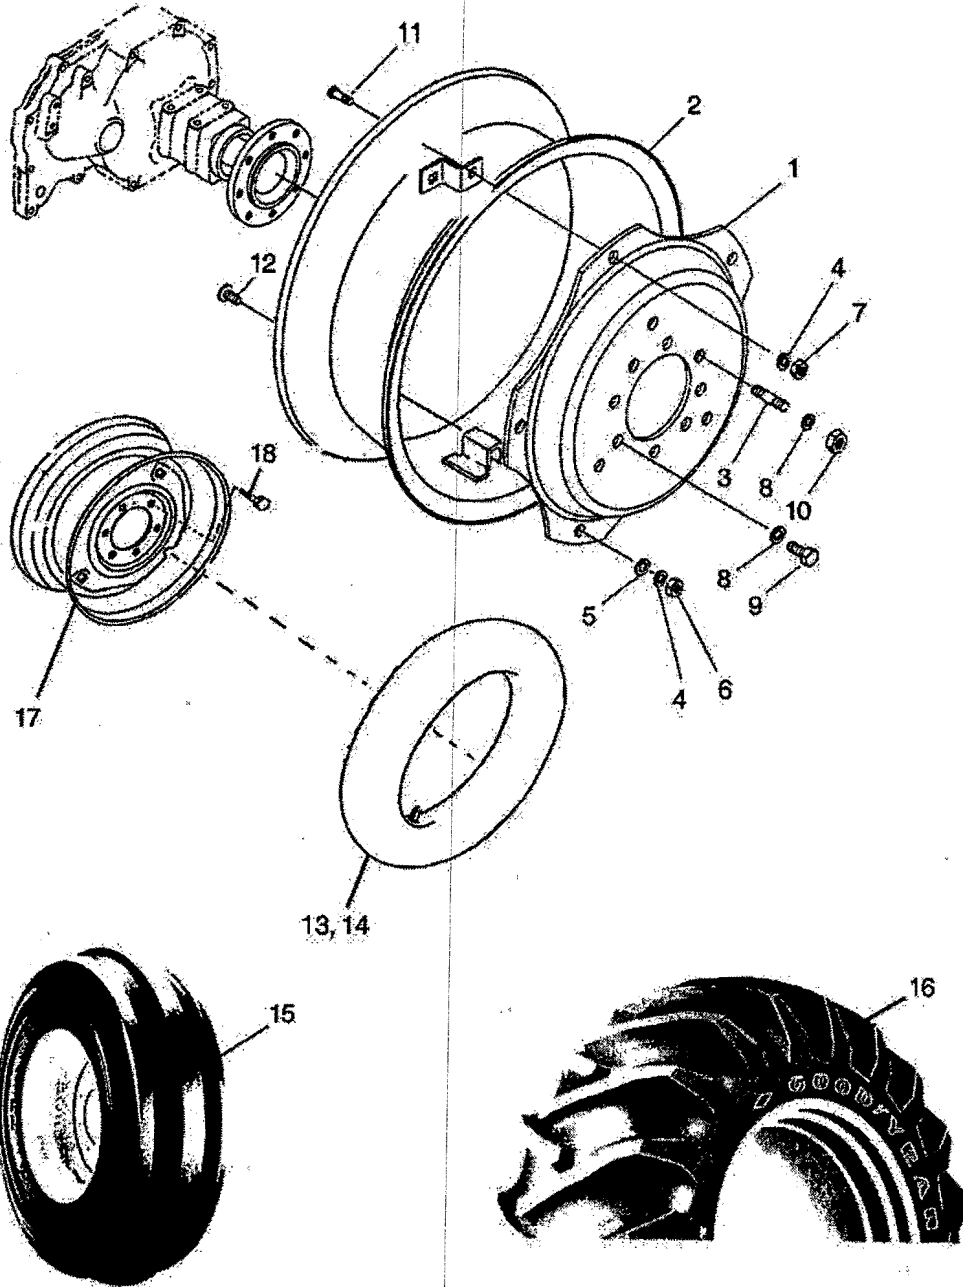

450/550

ITEM No.	LONG No.	VENDOR No.	DESCRIPTION	QTY.	
				450	550
1	LG2271	A1490063	Disc, Rear	2	-
-	LG1091	A1490064	Disc, Rear	-	2
2	902055		Rear Rim Assy	2	-
-	902268		Rear Rim Assy	-	2
3	LG3984	S167183023	Bolt, Stud (M18-1.5x30)	4	4
4	N630176-S8		Washer, Lock (M16)	12	12
5	N630072-S8		Washer, Flat (M16)	-	12
6	LG1886	A1495037	Nut, Hex (M16-1.5) Thick	-	12
7	500394		Nut, Hex (M16-1.5) Thin	12	-
8	500215		Washer, Lock (M18)	16	16
9	500358		Bolt, Hex (M18-1.5x35)	12	12
10	LG3684	S302180043	Nut, Hex (M18-1.5)	4	4
11	LG1885	3A1970077	Bolt, Wheel	12	12
12	LG1884	A1495036	Bolt, Wheel	-	12
13	902053		Tube, Front (M6.00-16)	2	-
-	736281		Tube, Front (M7.50-16)	-	2
14	743975		Tube, Rear (M12.4-28)	2	-
-	736290		Tube, Rear (M13.6/14.9-28)	-	2
15	745303		Tire, Front (M6.00-16)	2	-
-	749765		Tire, Front (M7.50-16)	-	2
16	743974		Tire, Rear (M12.4-28)	2	-
-	745288		Tire, Rear (M13.6-28)	-	2
17	903189		Front Wheel (M4.50-16)	2	-
-	749982		Front Wheel (M5.50-16)	-	2
18	TX10870	40.31.115	Front Lug Bolt	12	12