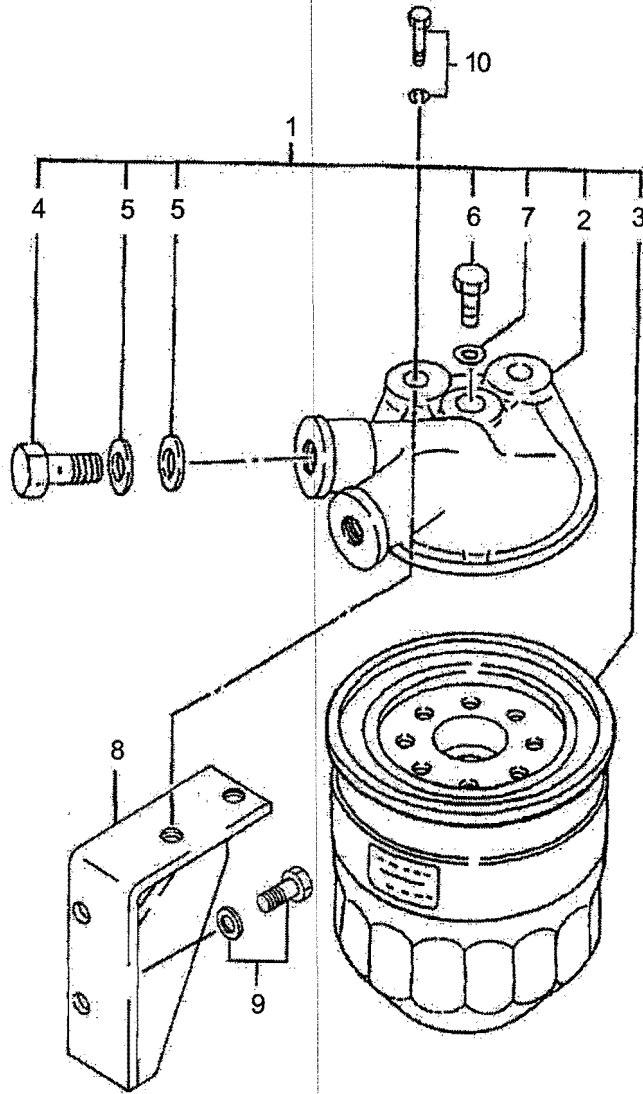

530 DTC/550/550 DTC

<i>ITEM No.</i>	<i>LONG No.</i>	<i>VENDOR No.</i>	<i>DESCRIPTION</i>	<i>QTY.</i>	
				<i>550</i>	<i>530/550 DTC</i>
1	LG3239	34462-00011	Filter Assy, Fuel	1	1
2	LG3240	34462-00201	Bracket, Oil Filter	1	1
3	LG3241	34462-00300	Element Assy	1	1
4	LG1848	MH037087	Bolt, Eye	2	2
5	LG1856	05946-01401	Washer, Sealing	4	4
6	LG1847	MH037084	Plug, Air	1	1
7	LG1855	05946-00801	Washer, Sealing	1	1
8	LG3912	32A62-00500	Bracket, Fuel Filter	1	1
9	LG1819	F1805-08020	Bolt, w/Washer	2	2
10	LG2782	F1805-10025	Bolt, w/Washer	2	2