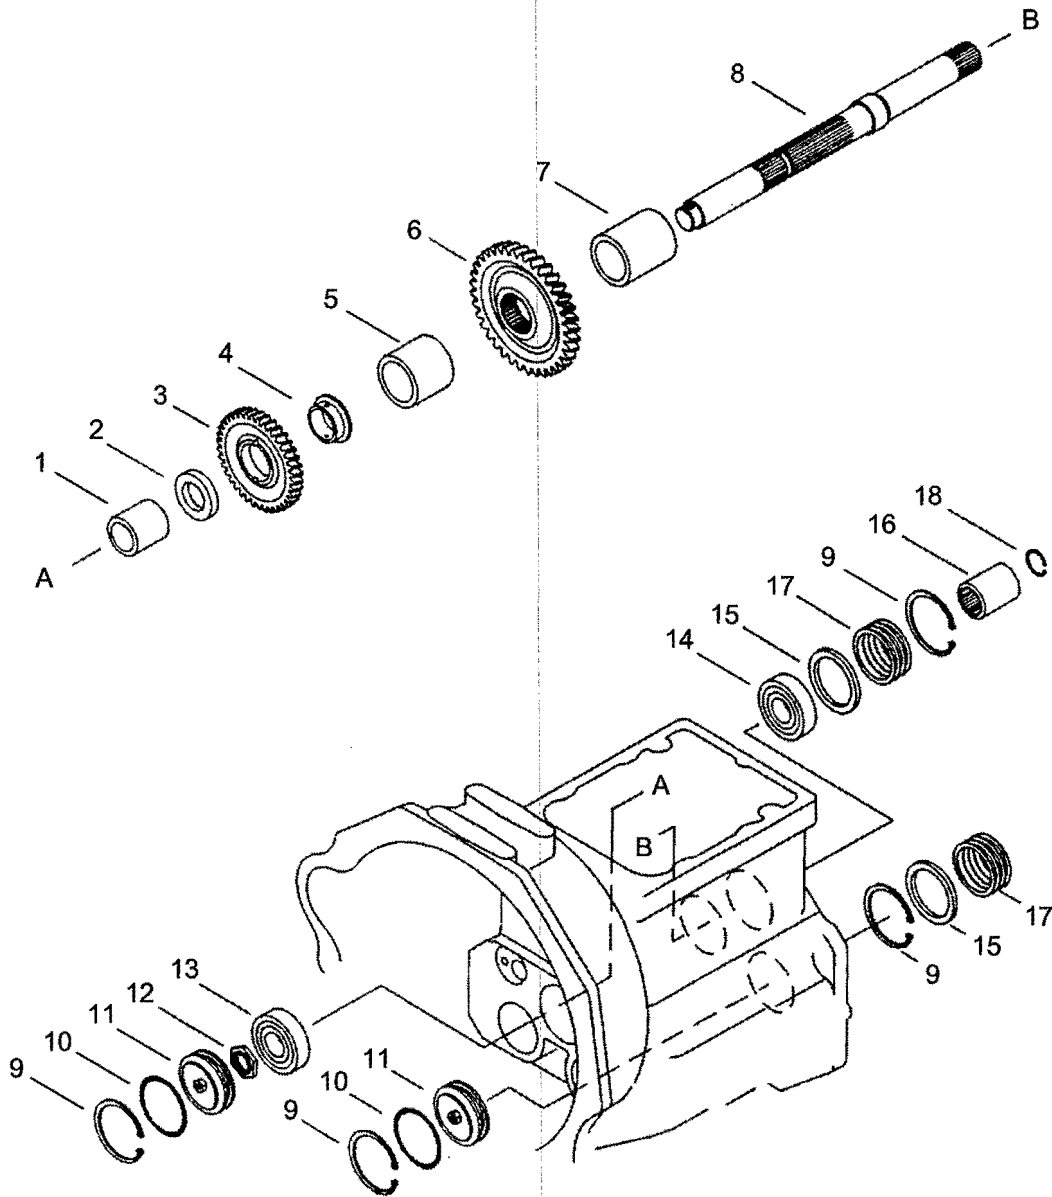

NOTES

ALL MODELS

SECTION 22

POWER TAKE-OFF

 **Long Agribusiness**

COMMON SENSE SOLUTION

**ALL MODELS**

ITEM No.	LONG No.	VENDOR No.	DESCRIPTION	QTY.
				ALL MODELS
1	LG1468	A1281463	Spacer (M40x30x44)	1
2	LG2109	A1281158	Spacer (M50x33x12)	1
3	LG2135	A1281448	Gear, Lubri.	1
4	LG2140	A1281457	Sleeve, Lubri. Gear	1
5	LG3973	A1283203	Spacer (M42.7x33x54)	1
6	LG3974	A1283205	Gear, PTO Drvn	1
7	LG3975	A1283204	Spacer (M42.7x33x69.5)	1
8	LG3976	A1283206	Shaft, PTO Drvn	1
9	N660257-S		Ring, Snap	4
10	LG1296	S801062010	O-Ring, P62 (M62x5.7)	2
11	LG1023	A1281155	Cap, O-Ring	2
12	LG1785	A1281034	Nut, Lock (M25-1.5)	1
13	LG1724	A0863060	Bearing, Ball (M72x30x19)	1
14	LG1721	A0862071	Bearing, Ball (M72x35x17)	1
15	LG1051	3A1281015	Collar (M72x60x2.3)	2
16	LG1454	A1281228	Sleeve, Joint	1
17	LG1239	A0870501	Shim (M71x56x0.15)	1
-	LG1240	A0870502	Shim (M71x56x0.2)	1
-	LG1241	A0870505	Shim (M71x56x0.5)	1
-	LG1242	A0870508	Shim (M72x60x1.0)	1
18	N660230-S		Ring, Snap (M28x1.2)	1