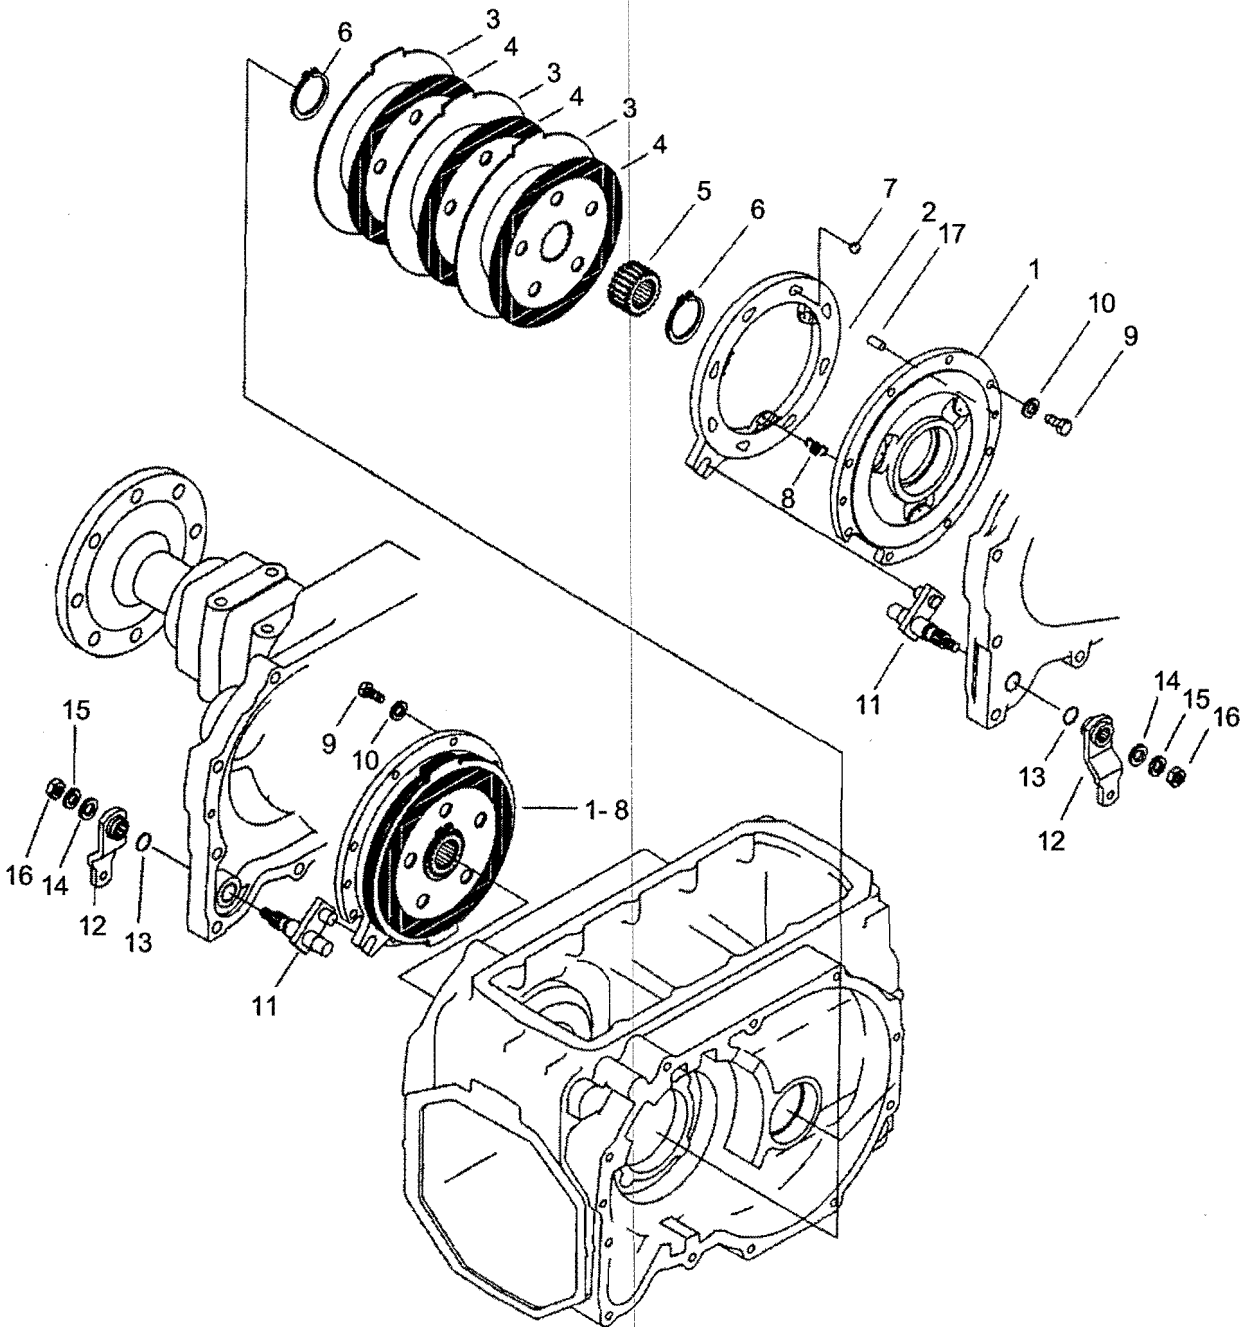

All Models

ITEM No	LONG No.	VENDOR No.	DESCRIPTION	QTY. ALL MODELS
1-8	LG1757	A1650069	Brake Assy (LH)	1
-	LG1758	A1650070	Brake Assy (RH)	1
1	LG1351	A1653082	Plate, Ball (LH)	1
-	LG1352	A1653083	Plate, Ball (RH)	1
2	LG1353	A1653054	Plate, Cam (LH)	1
-	LG1354	A1653055	Plate, Cam (RH)	1
3	LG1361	A1653065	Plate, Pressure	6
4	LG1090	A1653063	Disc, Paper	6
5	LG1749	A1653057	Boss, Spline	2
6	N661242-S		Ring, Snap (M58)	4
7	LG2009	3A1653007	Ball, Steel	16
8	LG2010	3A1653010	Spring	6
9	LG3647	S107103043	Bolt, Hex Small (M10-1.25x30)	8
10	N630174-S8		Washer, Spr 1-TY (M10)	8
11	LG1696	A1653058	Arm, Brake Inner	2
12	LG1208	A1670101	Lever, Brake Outer	2
13	LG1294	S801021010	O-Ring (P) (M21x2.4)	2
14	LG3716	S364120053	Washer, Pln F-Rd. (M24x13x2.5)	2
15	N630175-S8		Washer, Spr. 1-TY (M12)	2
16	500197		Nut, Hex S. 2-TY (M12-1.25)	2
17	LG1325	S423102010	Pin, Dowel	4