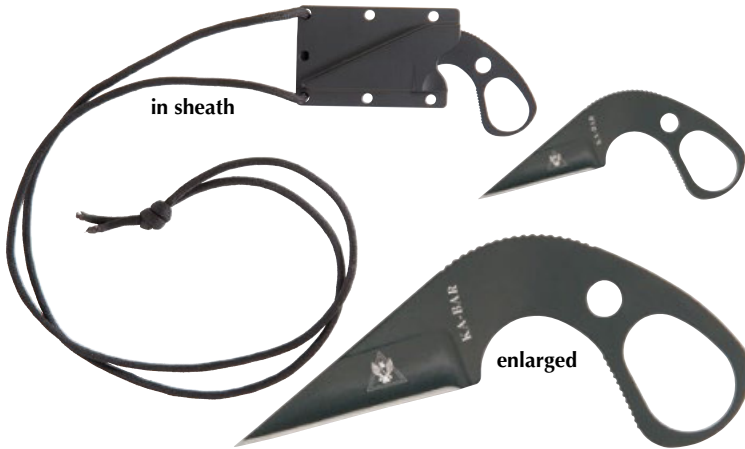

Warthog II.

4.5" closed linerlock. 3" gray titanium finish 420 stainless blade with thumb stud. Reinforced tip of the blade is extremely strong making this knife not only an excellent every day carry option but also a great tactical tool for puncturing tough objects. Black G-10 handle with gray titanium finish stainless bolster. Gray titanium finish stainless pocket clip.

KA3072 Standard edge spear blade. Retail \$28.95

KA3073 Partially serrated spear blade. Retail \$28.95

KA3074 Standard edge tanto blade. Retail \$28.95

KA3075 Partially serrated tanto blade. Retail \$28.95

The TDI Law Enforcement Knife was designed to be used as a "last option" knife. In extreme close quarters encounters where a suspect is attempting to take an officer's handgun, or the officer cannot access his/her handgun, the TDI Knife is available. Designed as an "off hand" knife that draws like a pistol, the reversible sheath can be worn on either the right or left side of the officer's belt.

KA1478 TDI LDK Last Ditch Law Enforcement Knife.
3.5" overall. 1.75" blade. One piece black powder coated 9Cr18 stainless construction. Overall profile is no larger than a credit card. Molded black composition sheath. Black cord tie included. May be laced in boot, pinned inside a belt or lapel or used as a neck knife. Hang packaged.... **Retail \$23.95**