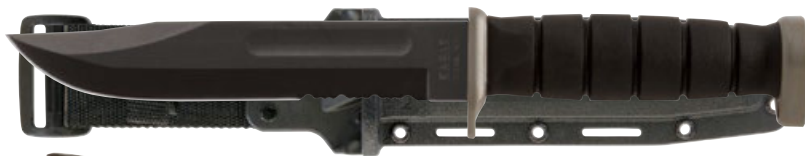

KA1254

KA1255

- KA1254** Standard edge blade. **Retail \$111.95**
- KA1255** Partially serrated blade. **Retail \$111.95**

Short Tanto.

9.38" overall. 5.25" black epoxy powder coated 1095 high carbon steel tanto blade. Black Kraton G thermoplastic elastomer handle. Black epoxy powder coated carbon steel guard and butt cap. Black glass filled nylon belt sheath.

KA5054

KA5055

- KA5054** Standard edge blade. **Retail \$111.95**
- KA5055** Partially serrated blade. **Retail \$111.95**

KA-BAR®

D2 Extreme.
12" overall. 7" partially serrated D2 tool steel blade with black epoxy powder coating and blood groove. Kraton G thermoplastic elastomer handle with epoxy powder coated carbon steel guard and butt cap.

KA1282 Black glass filled nylon belt sheath.....**Retail \$228.95**

KA1283 Leather belt sheath.**Retail \$235.95**

KA1281 D2 Extreme Utility.
12" (30.18cm) overall. 7" (17.78cm) black coated partially serrated D2 tool steel clip point blade. Black Kraton handle. Steel guard and pommel. Black Cordura MOLLE compatible belt sheath. Boxed..... **Retail \$248.95**