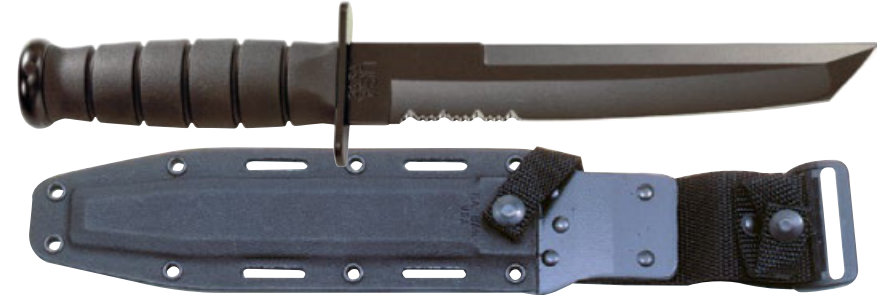

KA-BAR®

Made in USA

KA1266 Fixed Blade.

12.75" (32.39cm) overall. 7.75" (19.69cm) black coated stainless blade. Black rubberized synthetic handle. Stainless guard. Black polymer belt sheath. Boxed..... **Retail \$143.95**

KA1245 Black Tanto.

12.88" overall. 8" hollow ground partially serrated 1095 Cro-Van steel tanto blade with black epoxy powder coating. Black Kraton G handle with black epoxy powder coated carbon steel guard and butt cap. Black glass filled nylon sheath..... **Retail \$143.95**

KA1271 Black Fighter.

12.75" overall. 7.88" partially serrated black epoxy powder coated 1095 Cro-Van steel blade. Black Kraton G handle with powder coated carbon steel guard and pommel. Black leather and cordura belt sheath..... **Retail \$143.95**