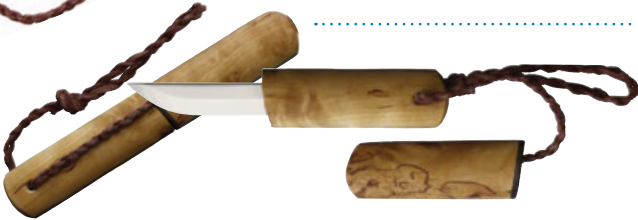

KLATPV60R Curly Birch handle with leather spacers. Curly birch sheath..... **Retail $101.95**

KLAPT69R 5" (12.7cm) overall. 2.13" (5.41cm) mirror finish stainless blade. Curly Birch handle. Curly birch sheath. Bulk packed.
..... **Retail $102.95**