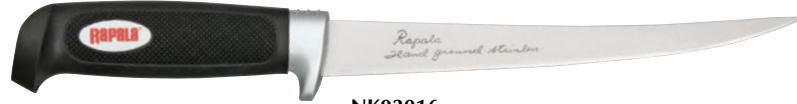

NK03015

NK03016