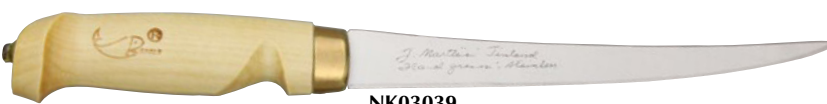

- NK03012** 4" blade.....Retail \$24.95
- NK03015** 6" blade.....Retail \$26.95
- NK03016** 7" blade.....Retail \$32.95
- NK03017** 9" blade.....Retail \$47.95

NK03033

NK03039

NK03029

Fish 'n Fillet.

Hand ground stainless flexible fillet blade. Varnished birch handle. Hand tooled, laplander leather belt sheath. Comes with single-stage pocket sharpener with red casing. Hang packaged.