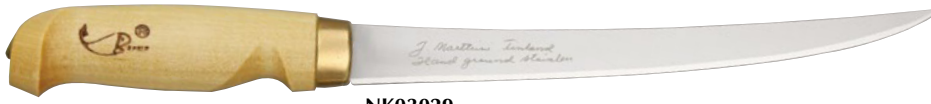

- NK03012** 4" blade.....Retail \$24.95
- NK03015** 6" blade.....Retail \$26.95
- NK03016** 7" blade.....Retail \$32.95
- NK03017** 9" blade.....Retail \$47.95

NK03033

NK03039

NK03029

Fish 'n Fillet.

Hand ground stainless flexible fillet blade. Varnished birch handle. Hand tooled, laplander leather belt sheath. Comes with single-stage pocket sharpener with red casing. Hang packaged.