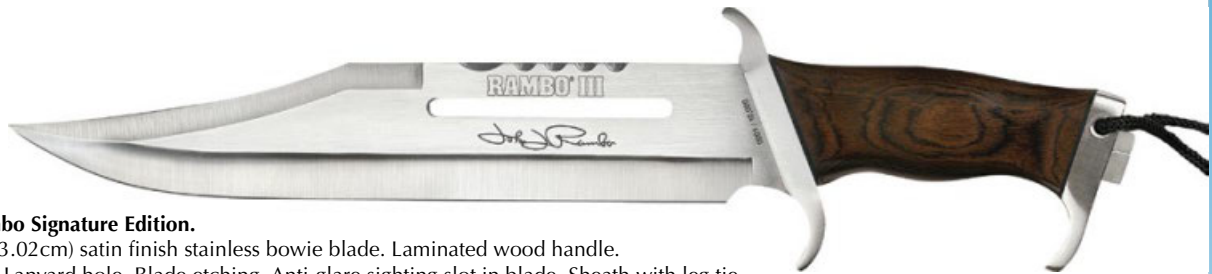

QS127E2 Satin finish blade. Twill carbon fiber inlay. **Retail \$168.00**

Last Blood.

Stainless bowie blade. Sculpted synthetic handle. Hand ground and polished finish blade. Buffalo hide leather belt sheath. Camo paracord lanyard. Licensed replica that was created based on an actual knife used in connection with the production. Boxed.

RB9415 Heartstopper. 15" (38.1cm) overall. 9" (22.86cm) blade. Green handle. Full, extended tang. Brown sheath. **Retail \$249.95**

RB9416 Last Blood Bowie. 14" (35.56cm) overall. 8" (20.32cm) blade. Black handle. Black sheath. **Retail \$249.95**

RB9425 Rambo III John Rambo Signature Edition. 18" (45.72cm) overall. 13" (33.02cm) satin finish stainless bowie blade. Laminated wood handle. Stainless guard and pommel. Lanyard hole. Blade etching. Anti-glare sighting slot in blade. Sheath with leg tie. Serialized limited edition of 10,000. Brown leather belt sheath. Boxed. **Retail \$199.95**