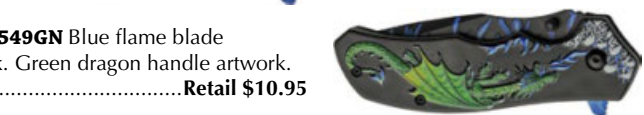

CN300549RD Orange flame blade artwork. Orange dragon handle artwork.
..... Retail \$10.95

Wolf Linerlock. 4.75" (12.07cm) closed. 3.5" (8.89cm) black finish stainless blade. Black ABS handle. Thumb stud. Extended tang. Pocket clip. Boxed.