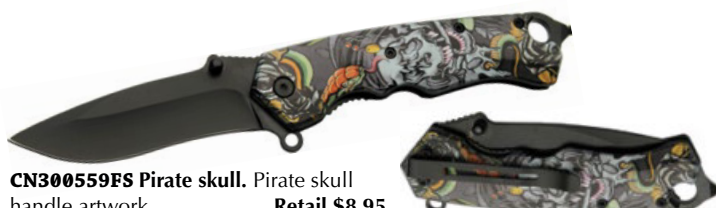

CN300589BL Blue handle. Retail \$7.95

Linerlock Assisted Opening.

4.75" (12.07cm) closed. 3.5" (8.89cm) black finish stainless blade. ABS handle. Extended tang. Pocket clip. Belt/cord cutter. Glass breaker. Boxed.

CN300556EG Wildlife. Eagle handle artwork. Retail \$9.95

CN300556WF Wildlife. Wolf handle artwork. Retail \$9.95

CN300557FF Firefighter. Firefighter handle artwork. Retail \$8.95

CN300557US USA. USA handle artwork. Retail \$8.95

Linerlock Assisted opening.

4.75" (12.07cm) closed. 3.5" (8.89cm) black finish stainless blade. ABS handle. Extended tang. Lanyard hole. Pocket clip. Thumb stud. Boxed.

CN300559FS Pirate skull. Pirate skull handle artwork. Retail \$8.95