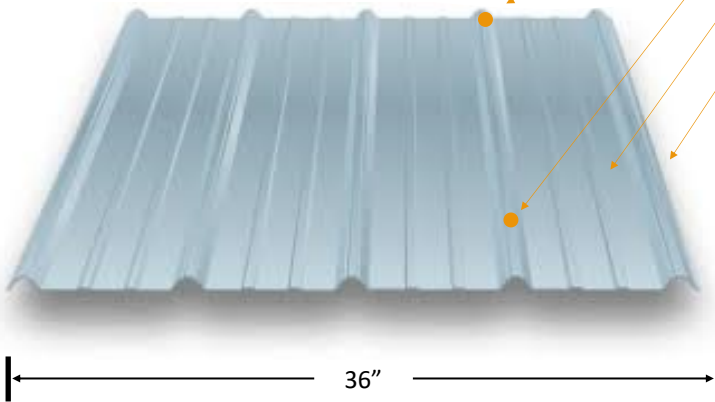

### Classic Rib Panel

- Screws every 24" on center (Less Penetrations Required)
- Stiffening ribs give superior strength
- 3/4 In. Air channel for better heat transfer
- U.S. Galvalume with 25 YEAR warranty
- Miami-Dade Approved
- 180 MPH wind rating