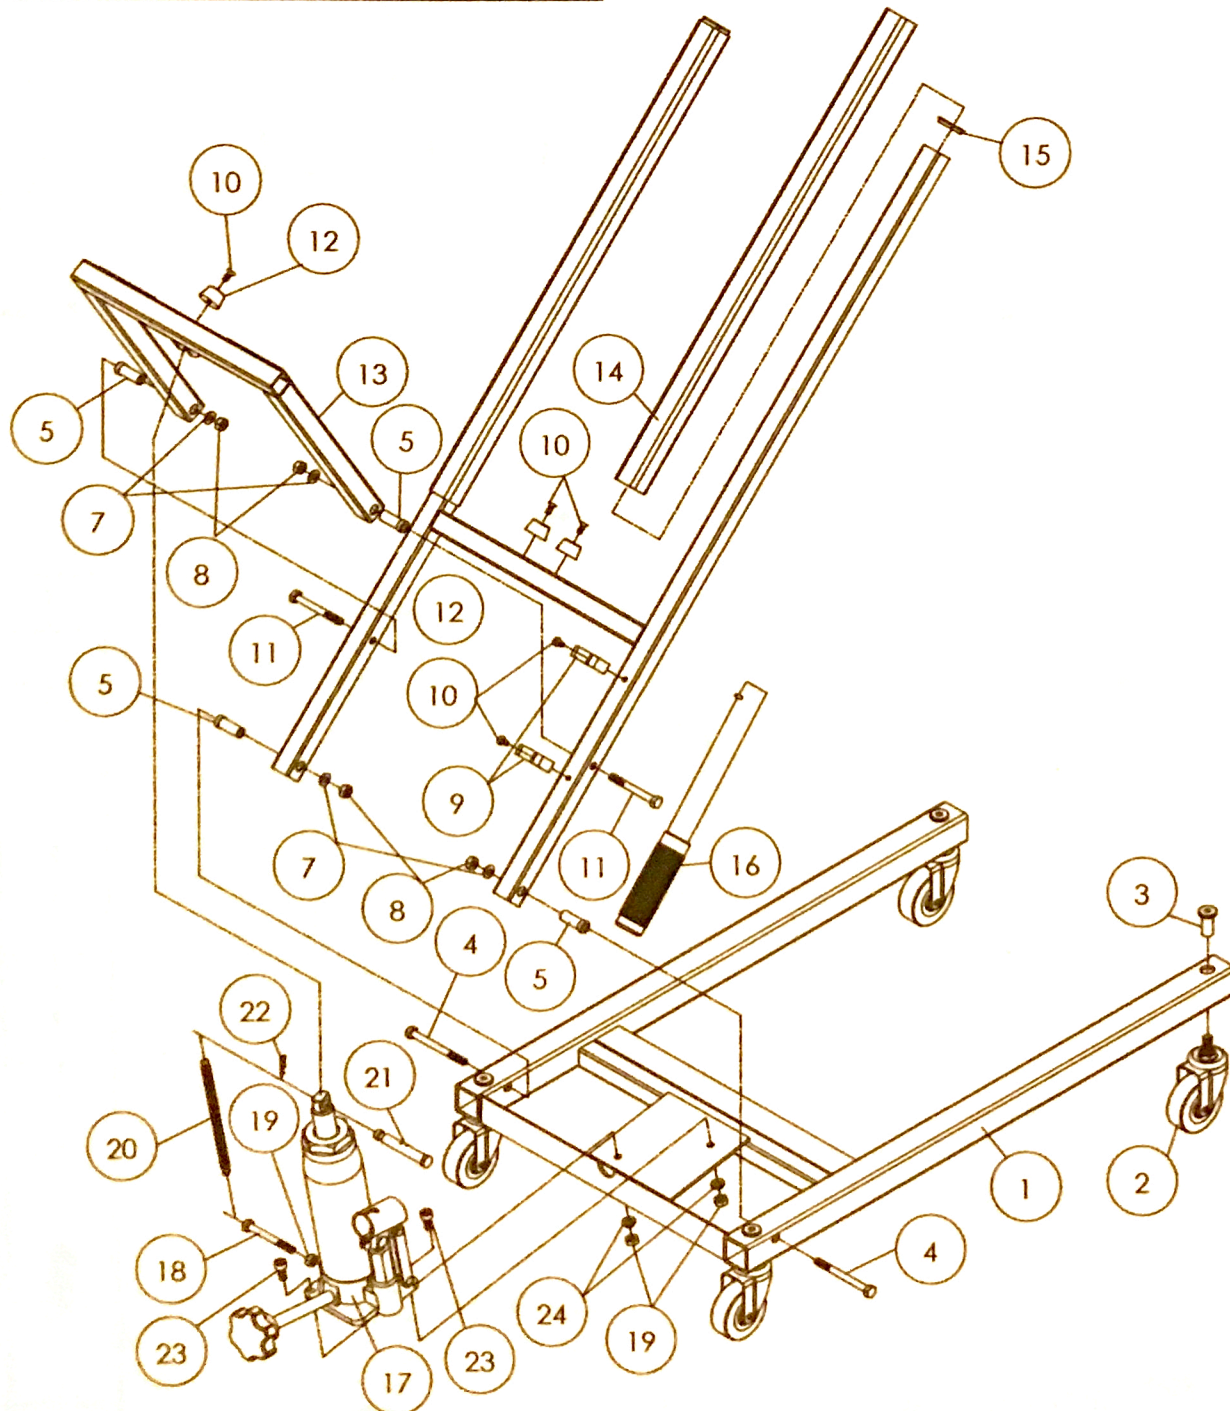

Item	Part#	Description	Qty
1	SMTD-1000-00	Base Frame	1
2	SMTD-5009-00	Caster	4
3	SMTD-5011-00	Nut M8x25	4
4	*	Hex bolt M6 x 65	2
5	N/A	Bushing	4
6	N/A	Lift Up Frame	1
7	*	Flat washer ø6	4
8	*	Lock nut M6	4
9	SMTD-5010-00	Handle Holder	2
10	*	Screw M4x10	5
11	*	Hex bolt M6 x 55	2
12	SMTD-5007-00	Rubber Bumper	3
13	N/A	Cross Frame	1
14	SMTD-5006-00	Long Plastic Tube	2

Item	Part#	Description	Qty
15	SMTD-5005-00	Frame End Cap	2
16	SMTD-4000-00	Handle Assembly	1
17	SMTD-5008-00	Bottle Jack	1
18	*	Hex bolt M6 x 40	1
19	GB/T41 M6	Nut M6	3
20	SMTD-5003-00	Spring	1
21	SMTD-5002-00	Pin	1
22	5405-02022	Clip	1
23	*	Screw M6x16	2
24	*	Spring Washer ø6	2
-	RT100-99	Hardware Kit (includes everything marked with *)	1

Illustration for the Toilet Master Jack Model RT100 replacement parts