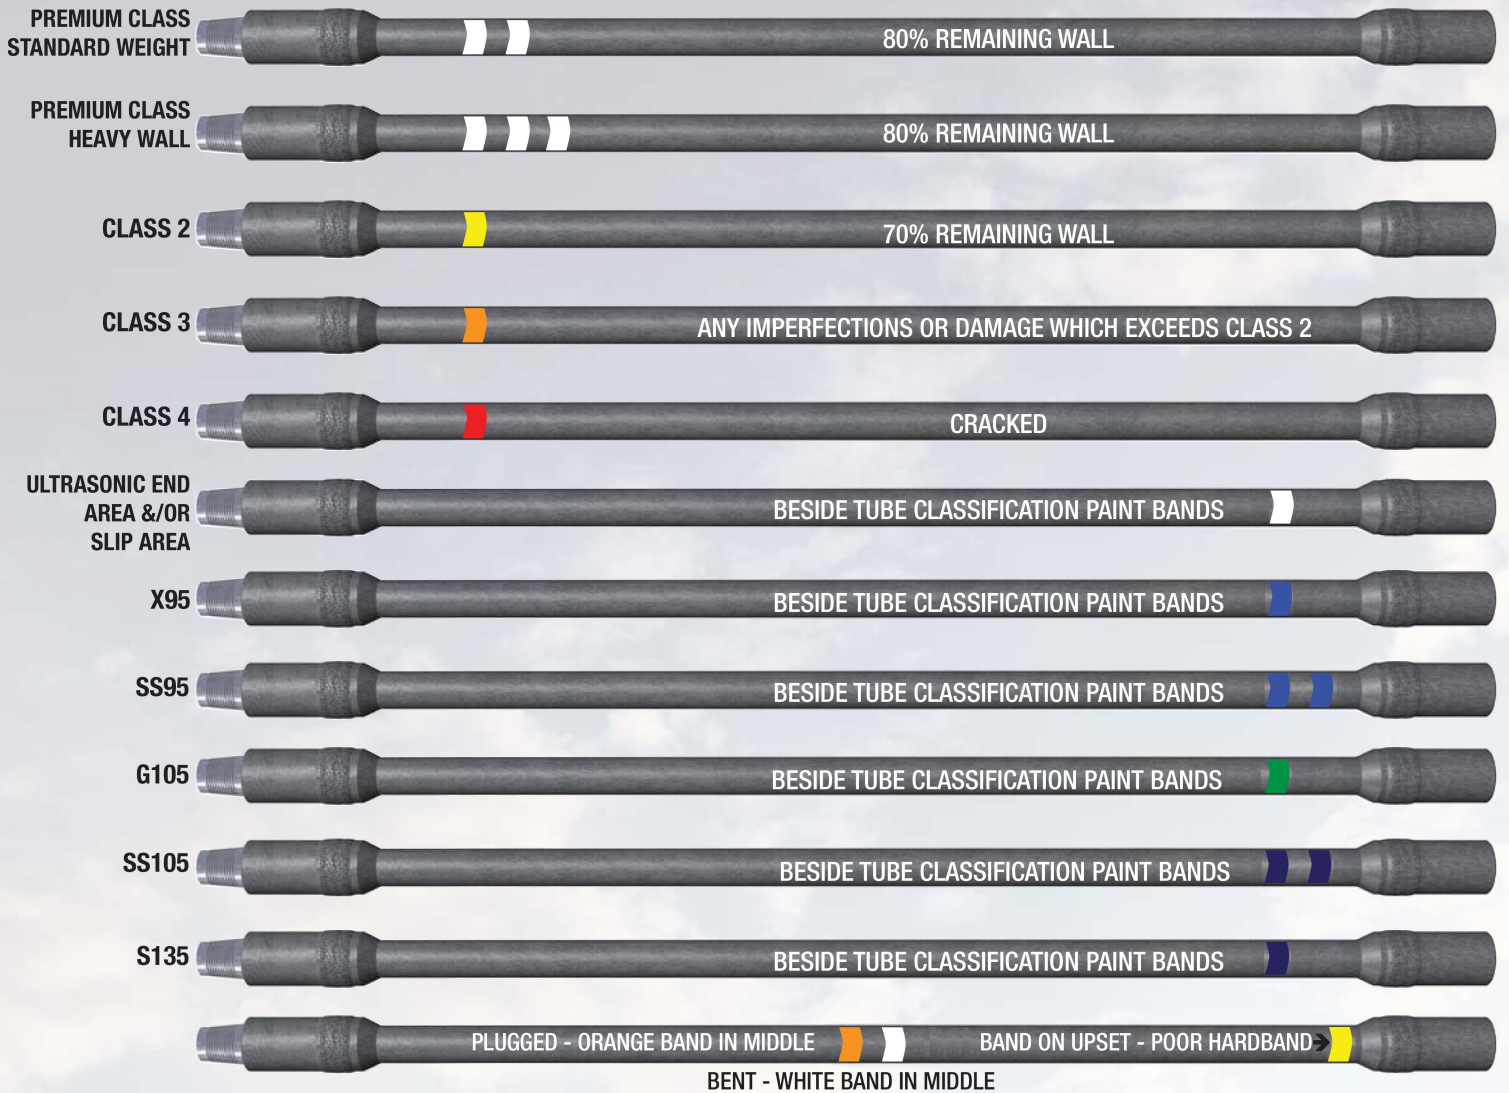

DRILL PIPE CLASSIFICATIONS

TOOL JOINT & DRILL COLLAR CLASSIFICATIONS