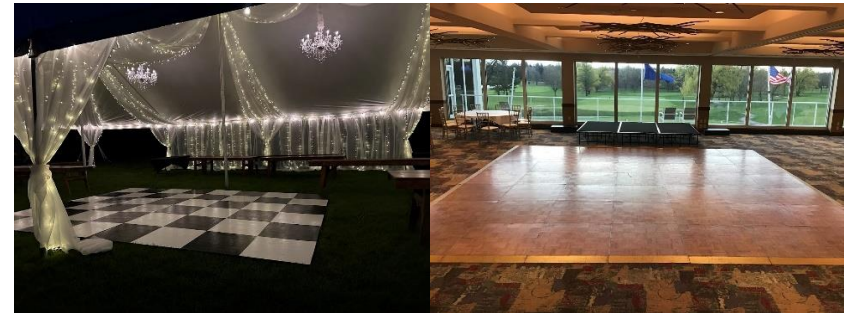

Black Vinyl Stackable - 3\$

LINENS

Tablecloth - 8\$ Chair Cover - 3\$ Table Runner - 2\$ Napkin - 1\$

Call for colors, sizes, and quantities.

LIGHTING

Bistro (Market) Lights or warm white twinkle lights (White LED)

– 0.50\$ per linear foot

Chandeliers – 100\$

20x40 TENT, 500' LIGHTS
8-5' TABLES w/ LINENS

FULL CEILING COVERARGE w/ TWINKLE
LIGHTS & CHANDELIERS

DRAPE

1\$ per square foot for walls. 1.50\$ per square foot for ceiling coverage. 2\$ per linear foot for swags or runs.

DANCE FLOORS

16'x 16' Black and White Checkered Dance Floor – 250\$

16'x16' B/W CHECKERED

21'x21' w/ 49 TILES

Hardwood 3'x3' tile, hotel grade Dancefloor (up to 21'x21' (49 tiles) can make whatever size floor you want with 3' increments. Add 5" for trim pieces. All Dancefloors are customizable as well.