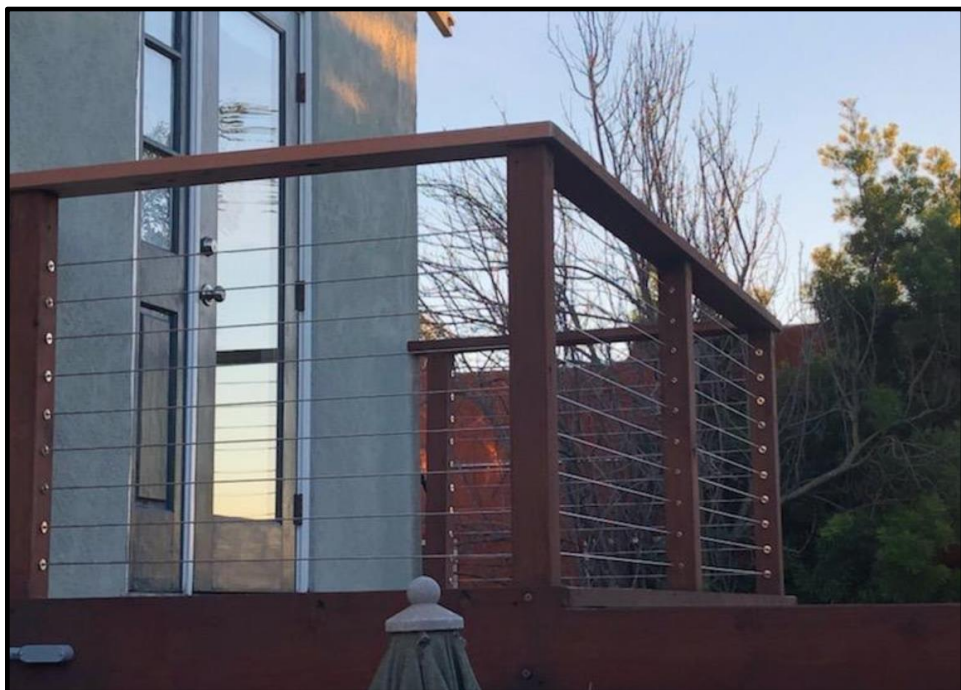

Hot tub Deck and Upper Deck, Cable Railing

Oakland, CA