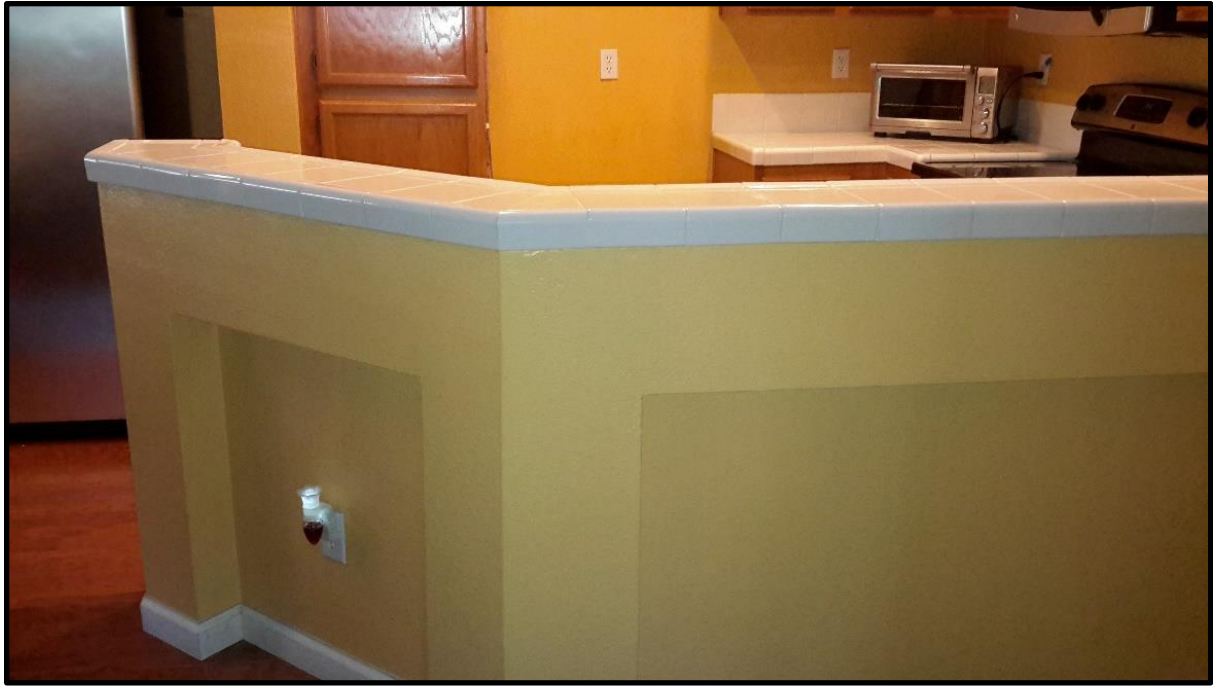

Custom 36FT Curved Pergola  
Mountain House, CA

Custom Kitchen Remodel  
San Ramon, CA

**BEFORE**

**AFTER**

New flooring, new cabinets, relocated electrical, new 220V, moved refrigerator, relocated dishwasher, created new oven cabinet, installed new cooktop, new hood vent, installed wine fridge and replaced hallway linen closet, created under counter shadow boxes, tile backsplash, custom remote-controlled under-cabinet lighting, magnetic knife holder

**BEFORE**

**AFTER**

Custom Built-in Entertainment Center  
With Slow-closing Pull-out Shelves and Steel Edge Accents  
San Ramon, CA

Custom Den Remodel  
Livermore, CA

**BEFORE**

**AFTER**

Custom Wood Deck and Wall Facing for Spa and Firepit  
to match client's existing wood deck (before stain)  
Pleasant Hill, CA