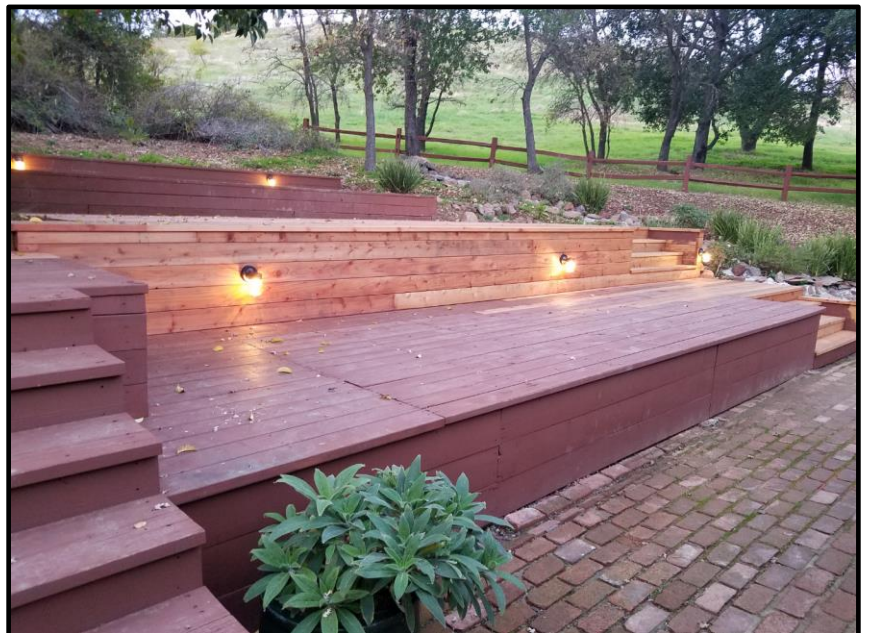

Steel separation strip in lieu of chair rail

Pathway and front stoop: Bluestone over concrete  
San Anselmo, CA

Custom curved redwood deck with S-Turn seat bench, integrated planter box seatback, installation of natural gas fire bowl. Custom programmable stair lighting. Custom water feature.  
Mill Valley, CA

**BEFORE**

**AFTER**

Custom Built-in Entertainment Center  
With Slow-closing Pull-out Shelves and Steel Edge Accents  
San Ramon, CA

Custom Den Remodel  
Livermore, CA

**BEFORE**

**AFTER**

Custom Wood Deck and Wall Facing for Spa and Firepit  
to match client's existing wood deck (before stain)  
Pleasant Hill, CA

**During the build**

**AFTER**

Wood Deck Wall, covering existing concrete wall

BEFORE

DURING

AFTER