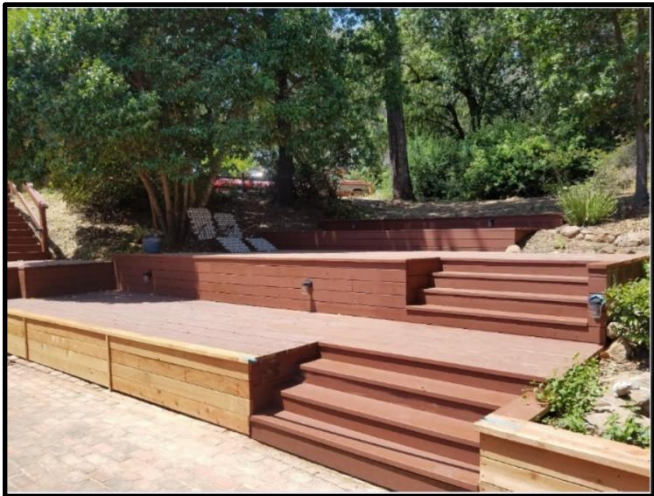

**BEFORE**

**AFTER**

Custom Built-in Entertainment Center  
With Slow-closing Pull-out Shelves and Steel Edge Accents  
San Ramon, CA

Custom Den Remodel  
Livermore, CA

**BEFORE**

**AFTER**

Custom Wood Deck and Wall Facing for Spa and Firepit  
to match client's existing wood deck (before stain)  
Pleasant Hill, CA

**During the build**

**AFTER**

Wood Deck Wall, covering existing concrete wall

BEFORE

DURING

AFTER