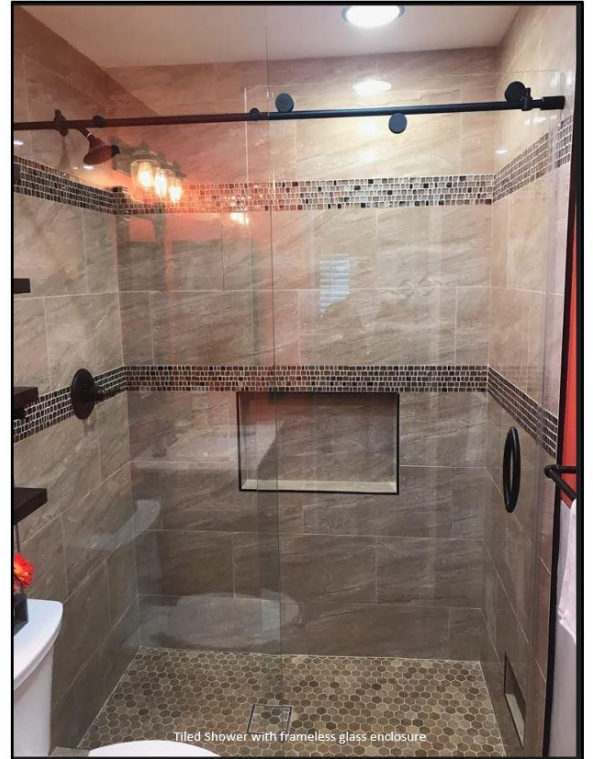

Bathroom Remodel San Ramon, CA

Demo cabinetry and fixtures, remove tub enclosure, install recessed lighting, new vanity, light, mirror, floating shelves, tile floor and wall, frameless shower door and fixtures, special wall trim. Prime and paint.

Steel separation strip in lieu of chair rail