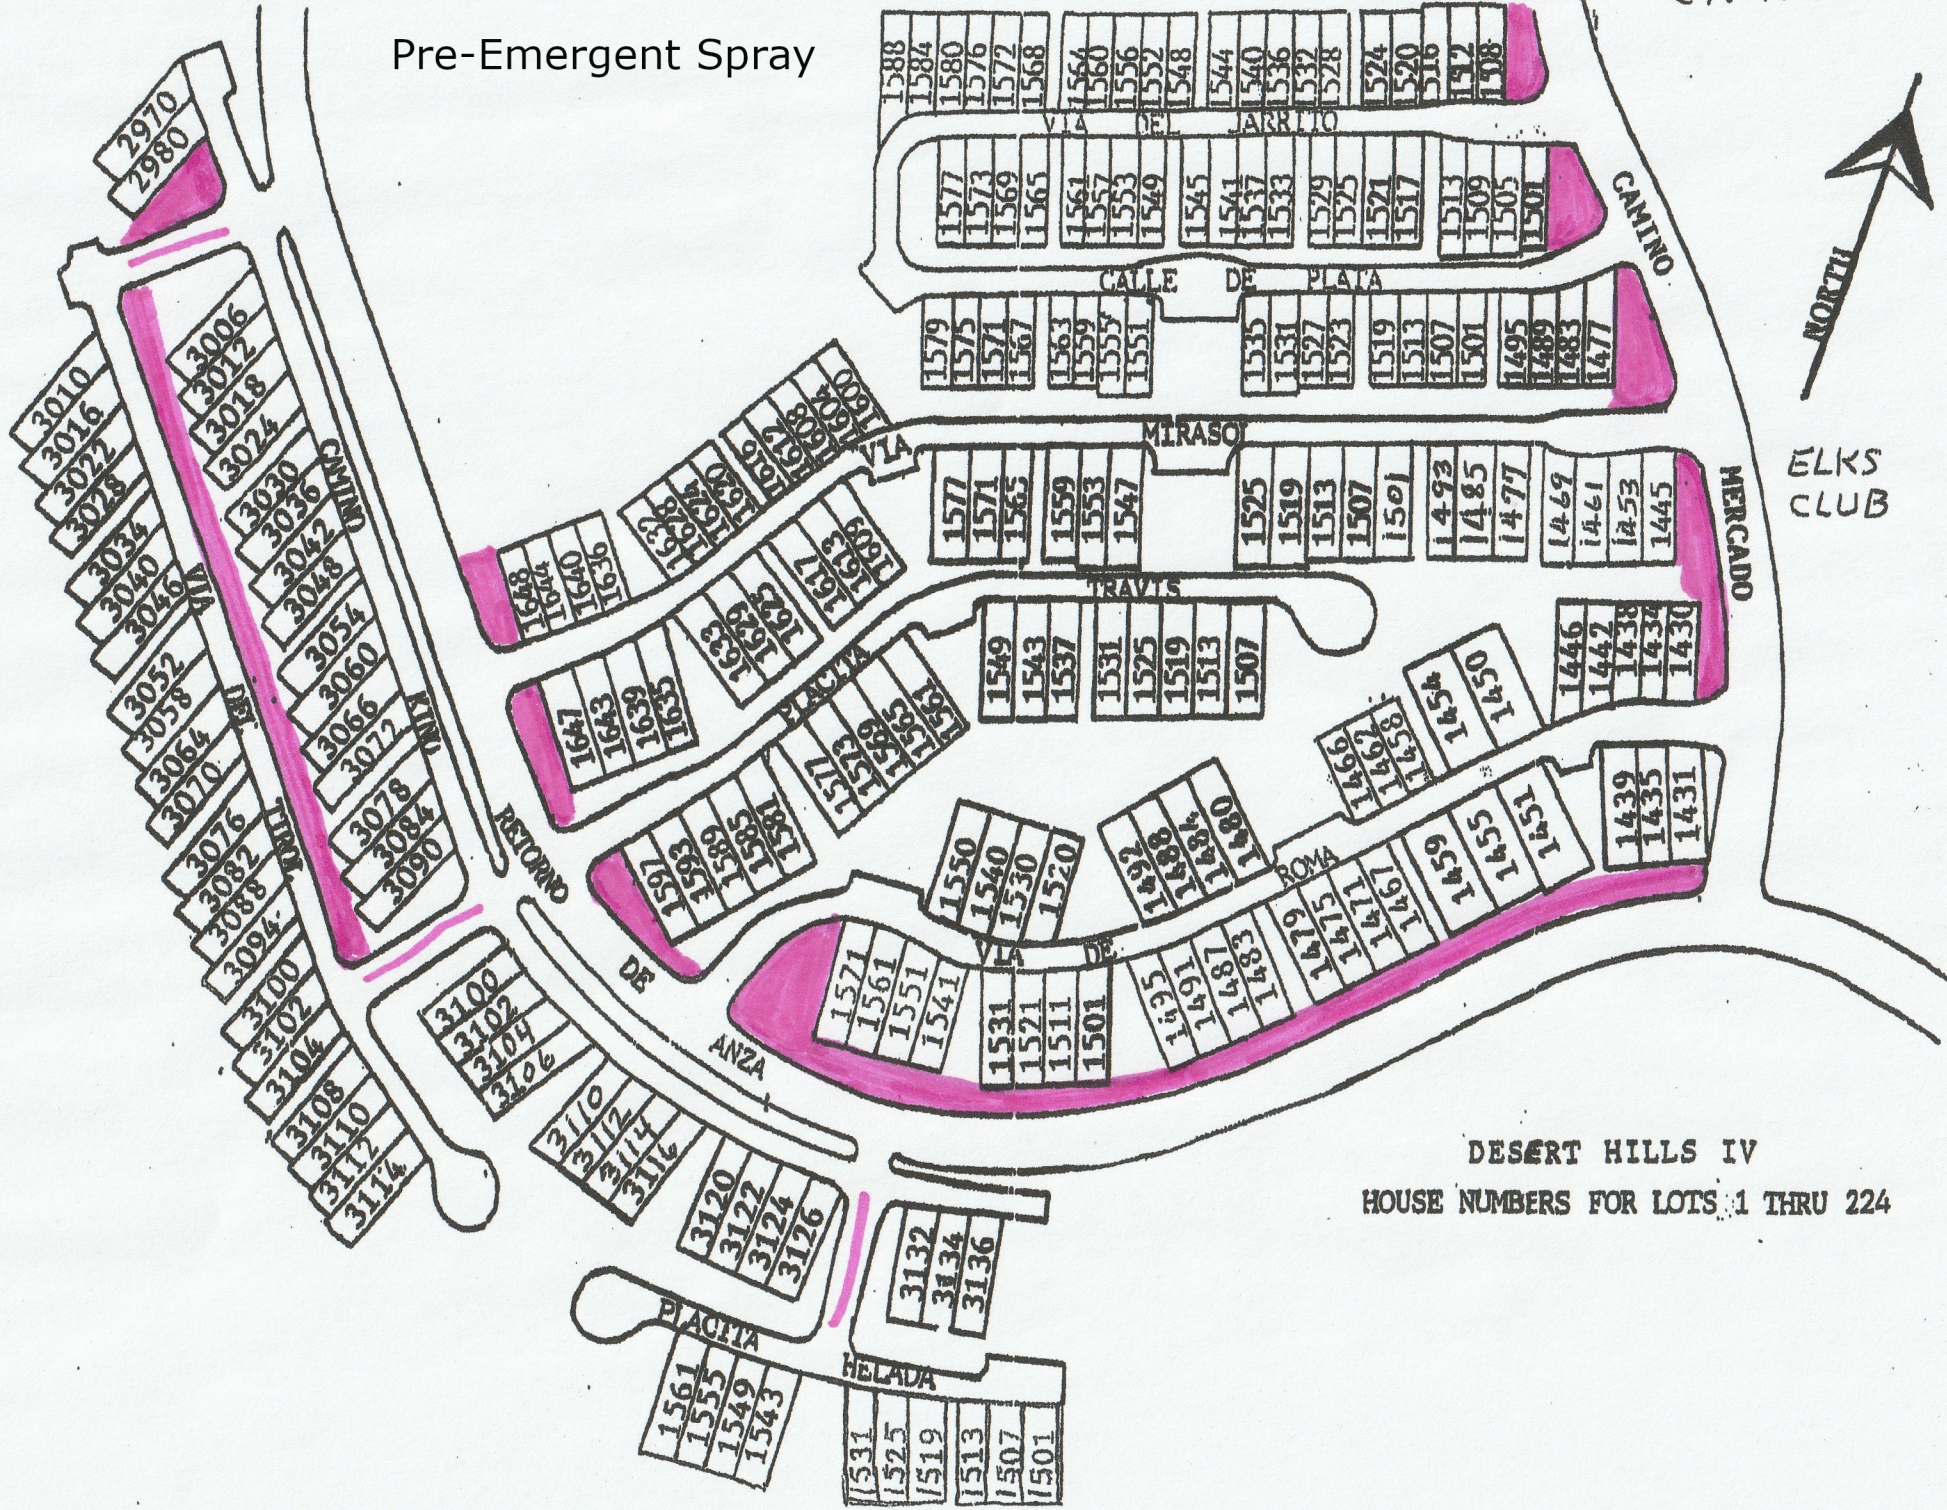

Pre-Emergent Spray

CHURCH

NORTH

ELKS CLUB

DESERT HILLS IV
HOUSE NUMBERS FOR LOTS 1 THRU 224