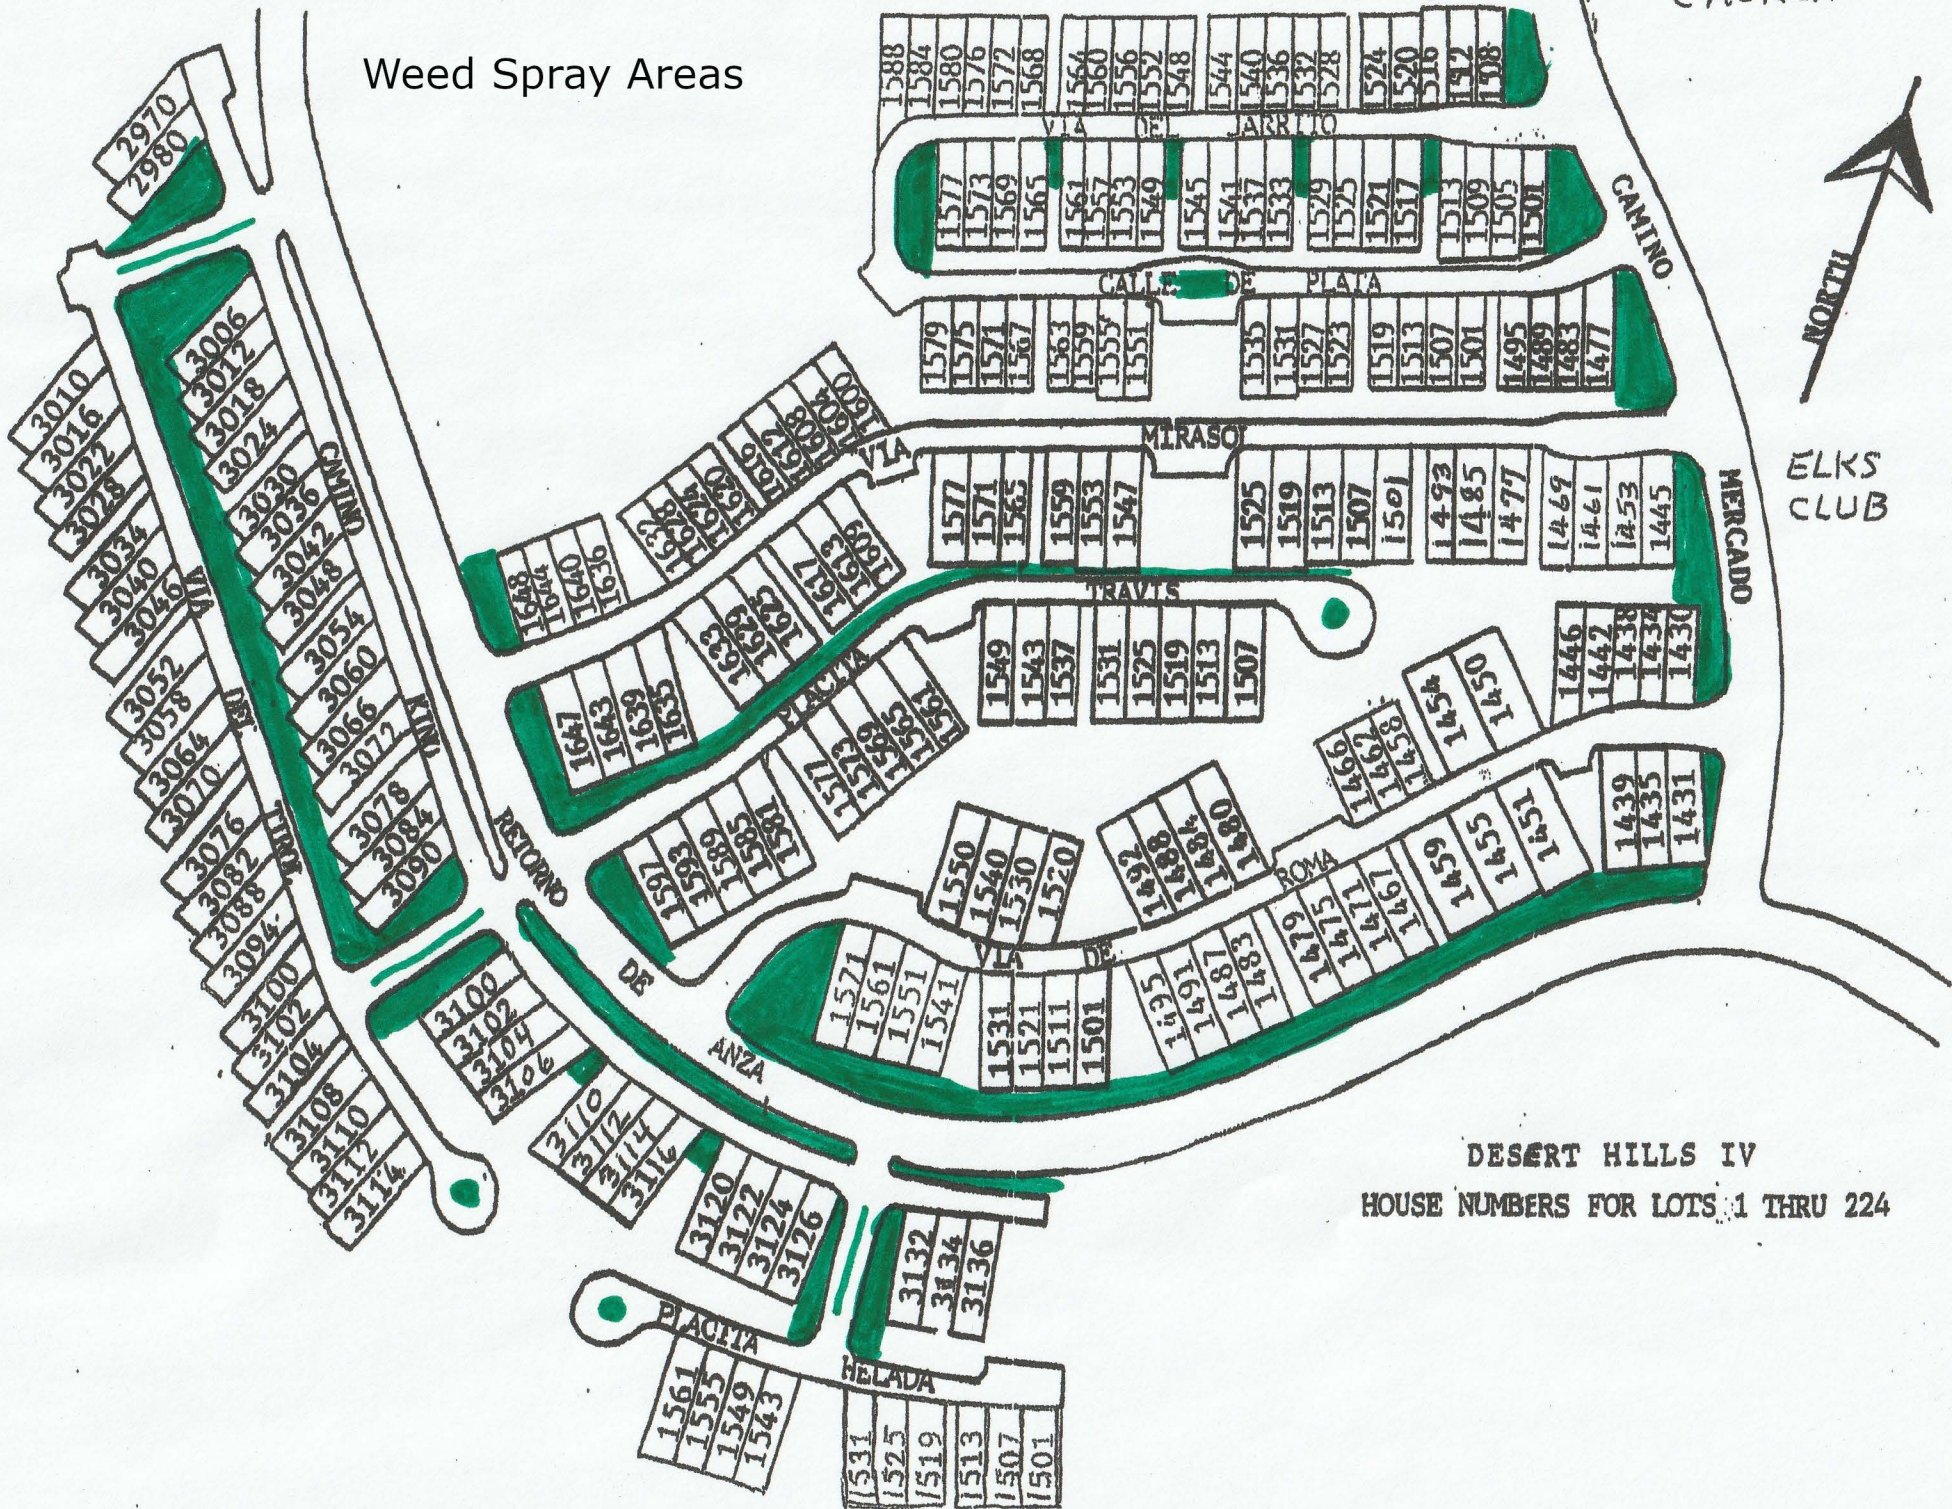

Weed Spray Areas

CHURCH

NORTH

ELKS CLUB

DESERT HILLS IV
HOUSE NUMBERS FOR LOTS 1 THRU 224