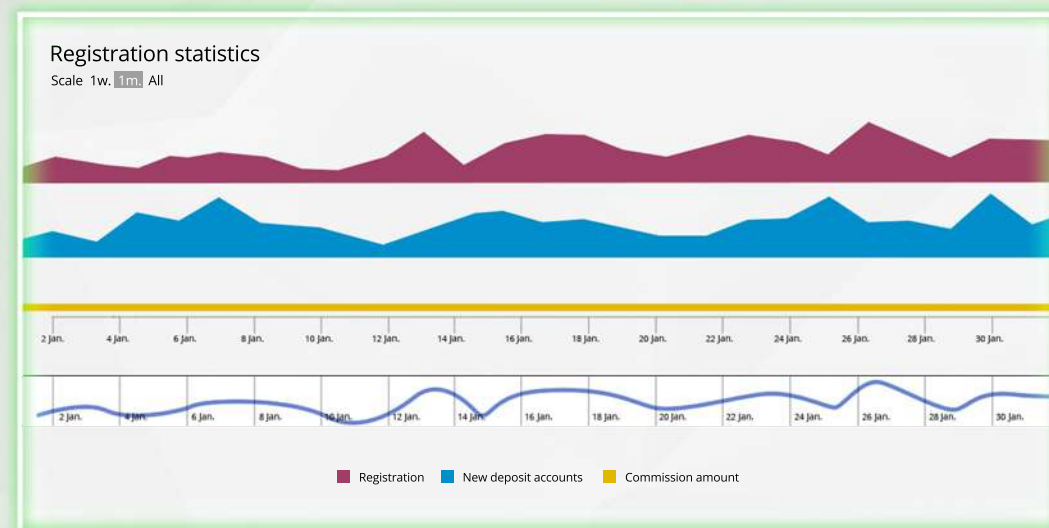

REPORTS

Make your advertising more effective by studying and analyzing statistics reports and correcting your work further.

Apart from quick statistics, there are available such kind of reports as:

Short summary report

Full report

Sub-Affiliate Report

Promotional material report

Player report