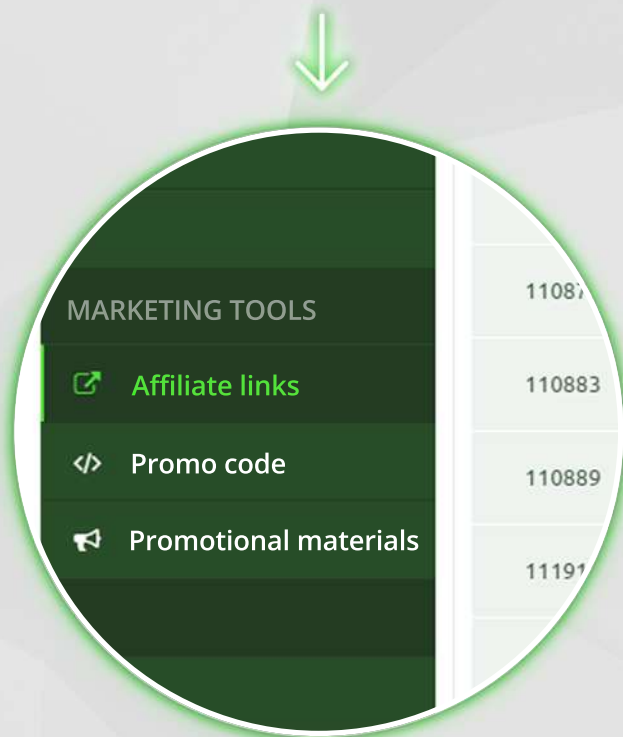

◀ HOW TO START MAKING MONEY?

REGISTER
ON THE SITE

LINEBET.PARTNERS

◀ 1

ADVERTISE
LINEBET COMPANY

Attract clients to the site

◀ 2

GET REGULAR
PAYMENTS

According to the results
of cooperation

◀ 3

HOW TO REGISTER?

1

Go to the site linebet.partners
Click the button «**REGISTRATION**»

2

Fill in all the **necessary fields**
with registration information

3

2

Place advertisement

3

Track results in your Personal account in the «Reports»

REFERRAL PARTNER LINK

It allows you to easily track actions of the users that followed your advertisement link, registered on Linebet.com, deposited or betted.