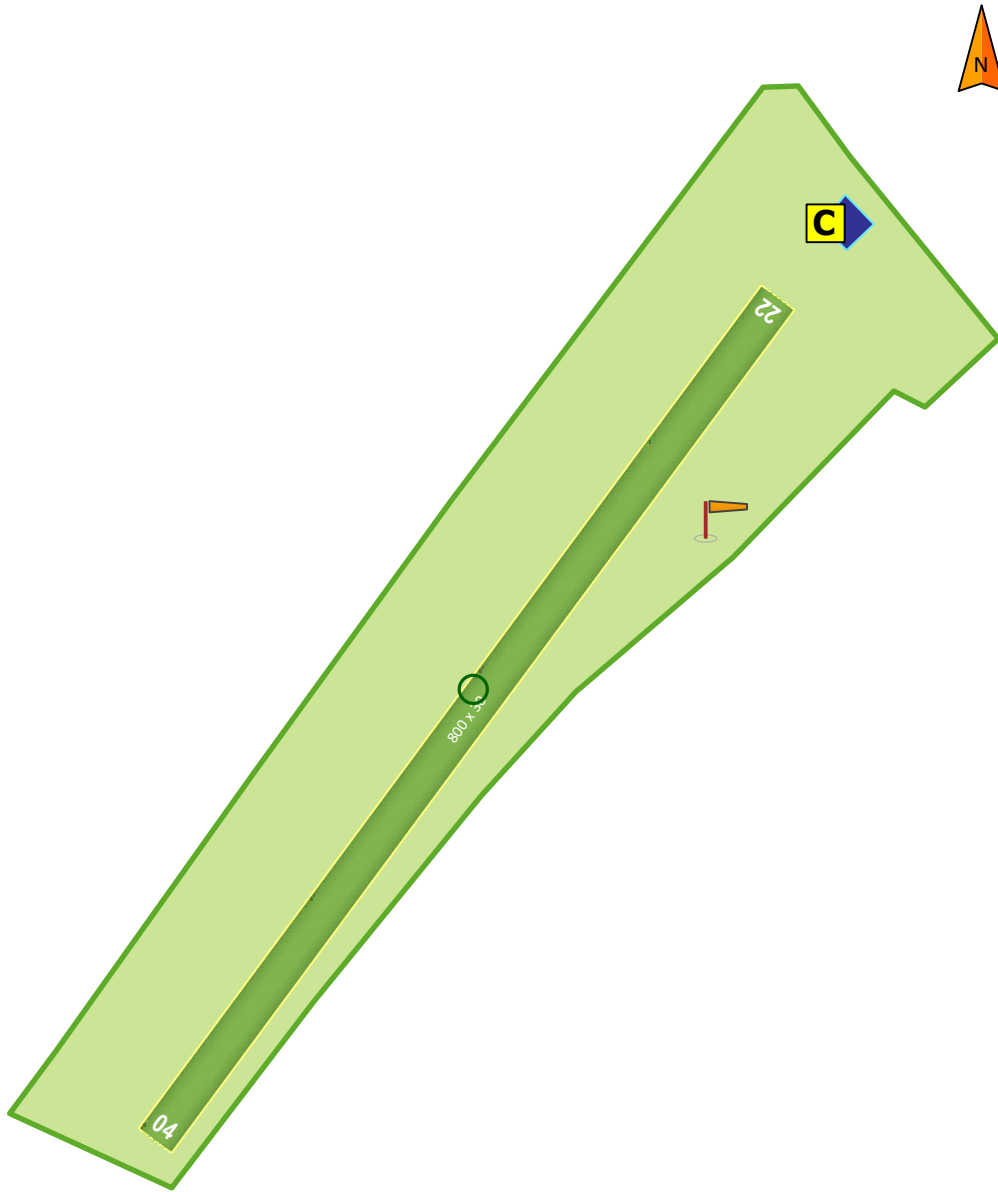

 Hinderclay Meadows Airfield

4.5 nm SW Roydon
N522040 E0005832 (E0.2°)
80 ft (3 hPa)

CLN 114.550 348° / 30 nm - - - - -
BKY 116.250 057° / 40 nm - - - - -

 Hinderclay Meadows Airfield

TELEPHONE 07485 072155, 07860 739084, EMAIL airfield@suffolksoaring.com

Runway 04/22 (Grass) 800 m x 30 m

MCT STARTS 04:03 Z SUNRISE 04:40 Z SUNSET 19:09 Z ECT ENDS 19:46 Z

6k, 280 m