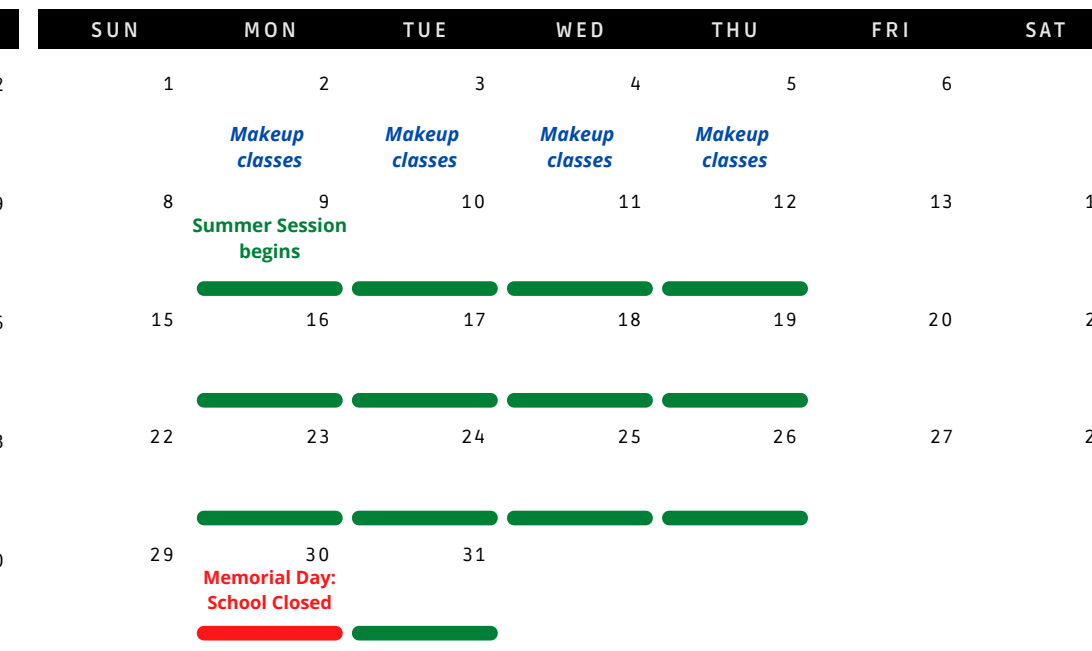

THE PHILADELPHIA ENGLISH LANGUAGE INSTITUTE

2022 CLASS CALENDAR

JANUARY 2022

FEBRUARY 2022

MARCH 2022

APRIL 2022

MAY 2022

JUNE 2022

JULY 2022

AUGUST 2022

SEPTEMBER 2022

OCTOBER 2022

NOVEMBER 2022

DECEMBER 2022

- █ Winter Session
- █ Summer Session
- █ Fall Session
- █ School Closed - No class