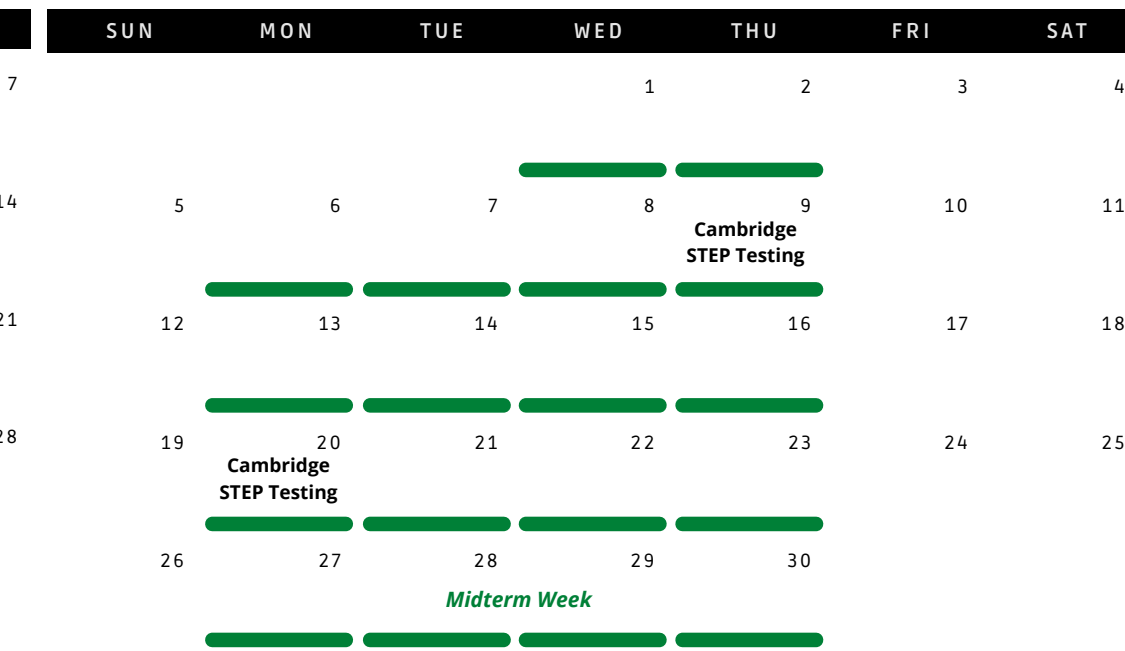

THE PHILADELPHIA ENGLISH LANGUAGE INSTITUTE

2022 CLASS CALENDAR

JANUARY 2022

FEBRUARY 2022

MARCH 2022

APRIL 2022

MAY 2022

JUNE 2022

JULY 2022

AUGUST 2022

SEPTEMBER 2022

OCTOBER 2022

NOVEMBER 2022

DECEMBER 2022

- █ Winter Session
- █ Summer Session
- █ Fall Session
- █ School Closed - No class