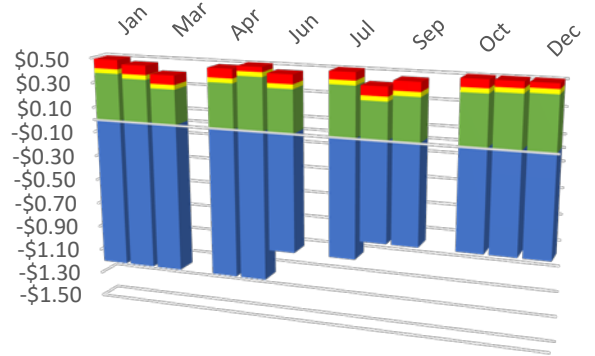

Middlebury Cooperative 2019

Annual Producers & Volumes 1986-2019

Volume (CWT) Producers

Producer Premiums & Adjustments

Prem. Mrk. Adj. Dues and Pens. Bonus

Markets

Premium & Adj. Breakdown

Average Member Price 1976-2019