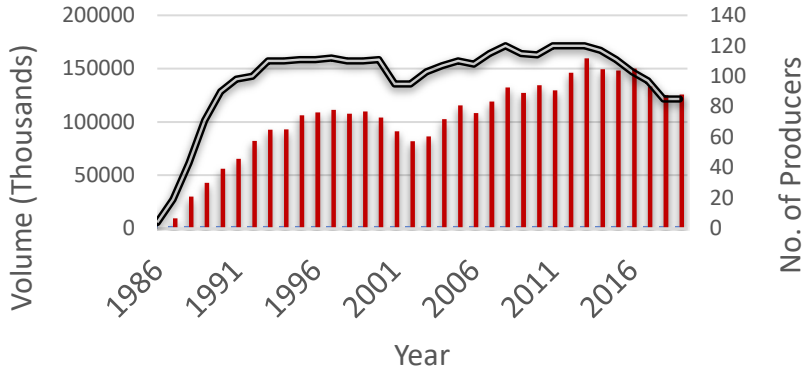

Middlebury Cooperative 2019

Annual Producers & Volumes 1986-2019

Volume (CWT) Producers

Producer Premiums & Adjustments

Prem. Mrk. Adj. Dues and Pens. Bonus

Markets

Premium & Adj. Breakdown

Average Member Price 1976-2019