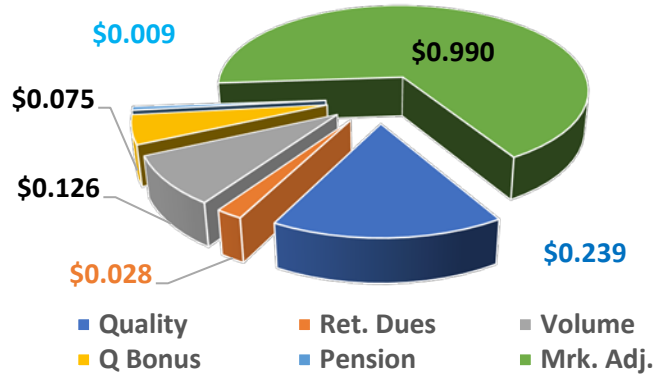

Middlebury Cooperative 2019

Annual Producers & Volumes 1986-2019

Volume (CWT) Producers

Producer Premiums & Adjustments

Prem. Mrk. Adj. Dues and Pens. Bonus

Markets

Premium & Adj. Breakdown

Average Member Price 1976-2019