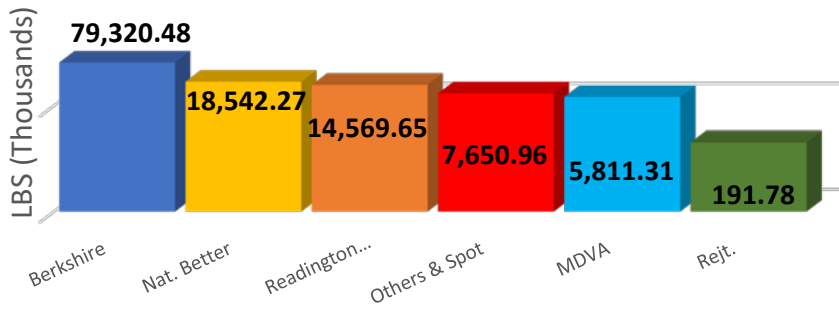

Middlebury Cooperative 2019

Annual Producers & Volumes 1986-2019

Volume (CWT) Producers

Producer Premiums & Adjustments

Prem. Mrk. Adj. Dues and Pens. Bonus

Markets

Premium & Adj. Breakdown

Average Member Price 1976-2019