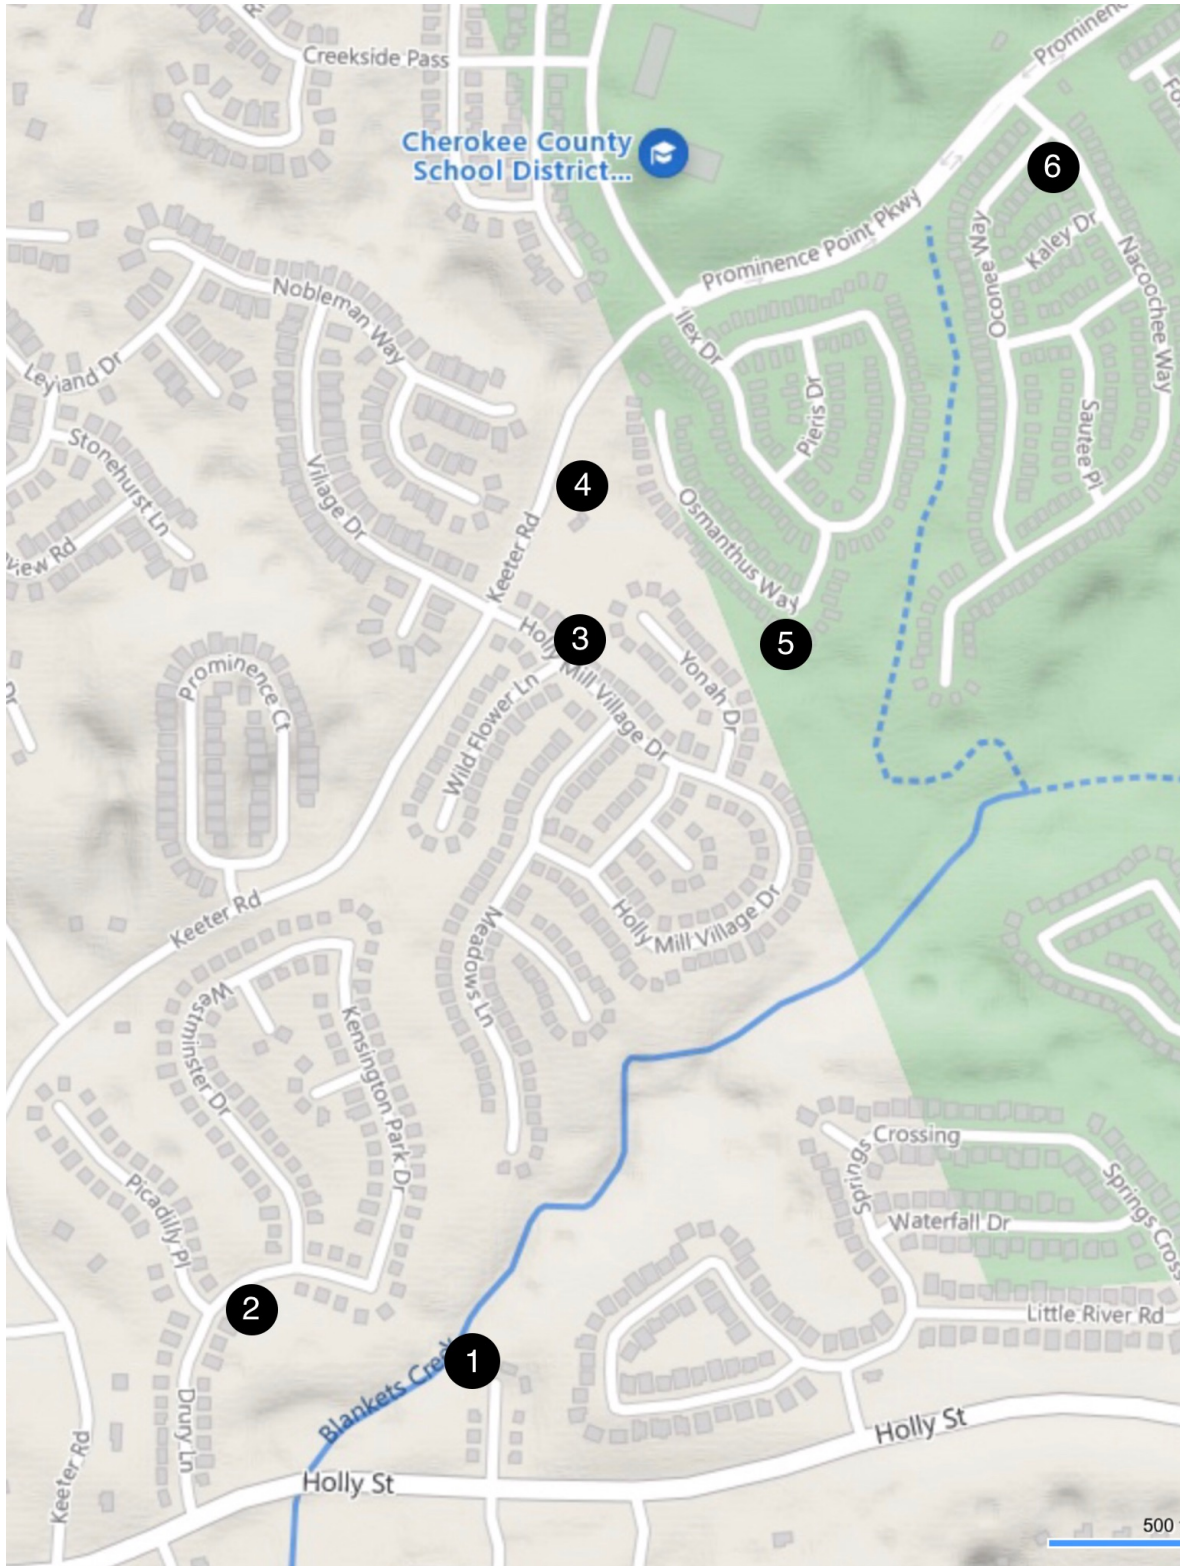

Holly Mill Community Association

Little Free Library Map

Holly Mill Community Association

Little Free Library Map

1. Trafalgar Court cul-de-sac

2. Drury Lane between Piccadilly Place and Westminster Drive

3. Holly Mill Village Drive at Wild Flower Lane

4. Rec pool pavilion

5. Osmanthus Way cul-de-sac

6. Oconee Way at Nacoochee Way