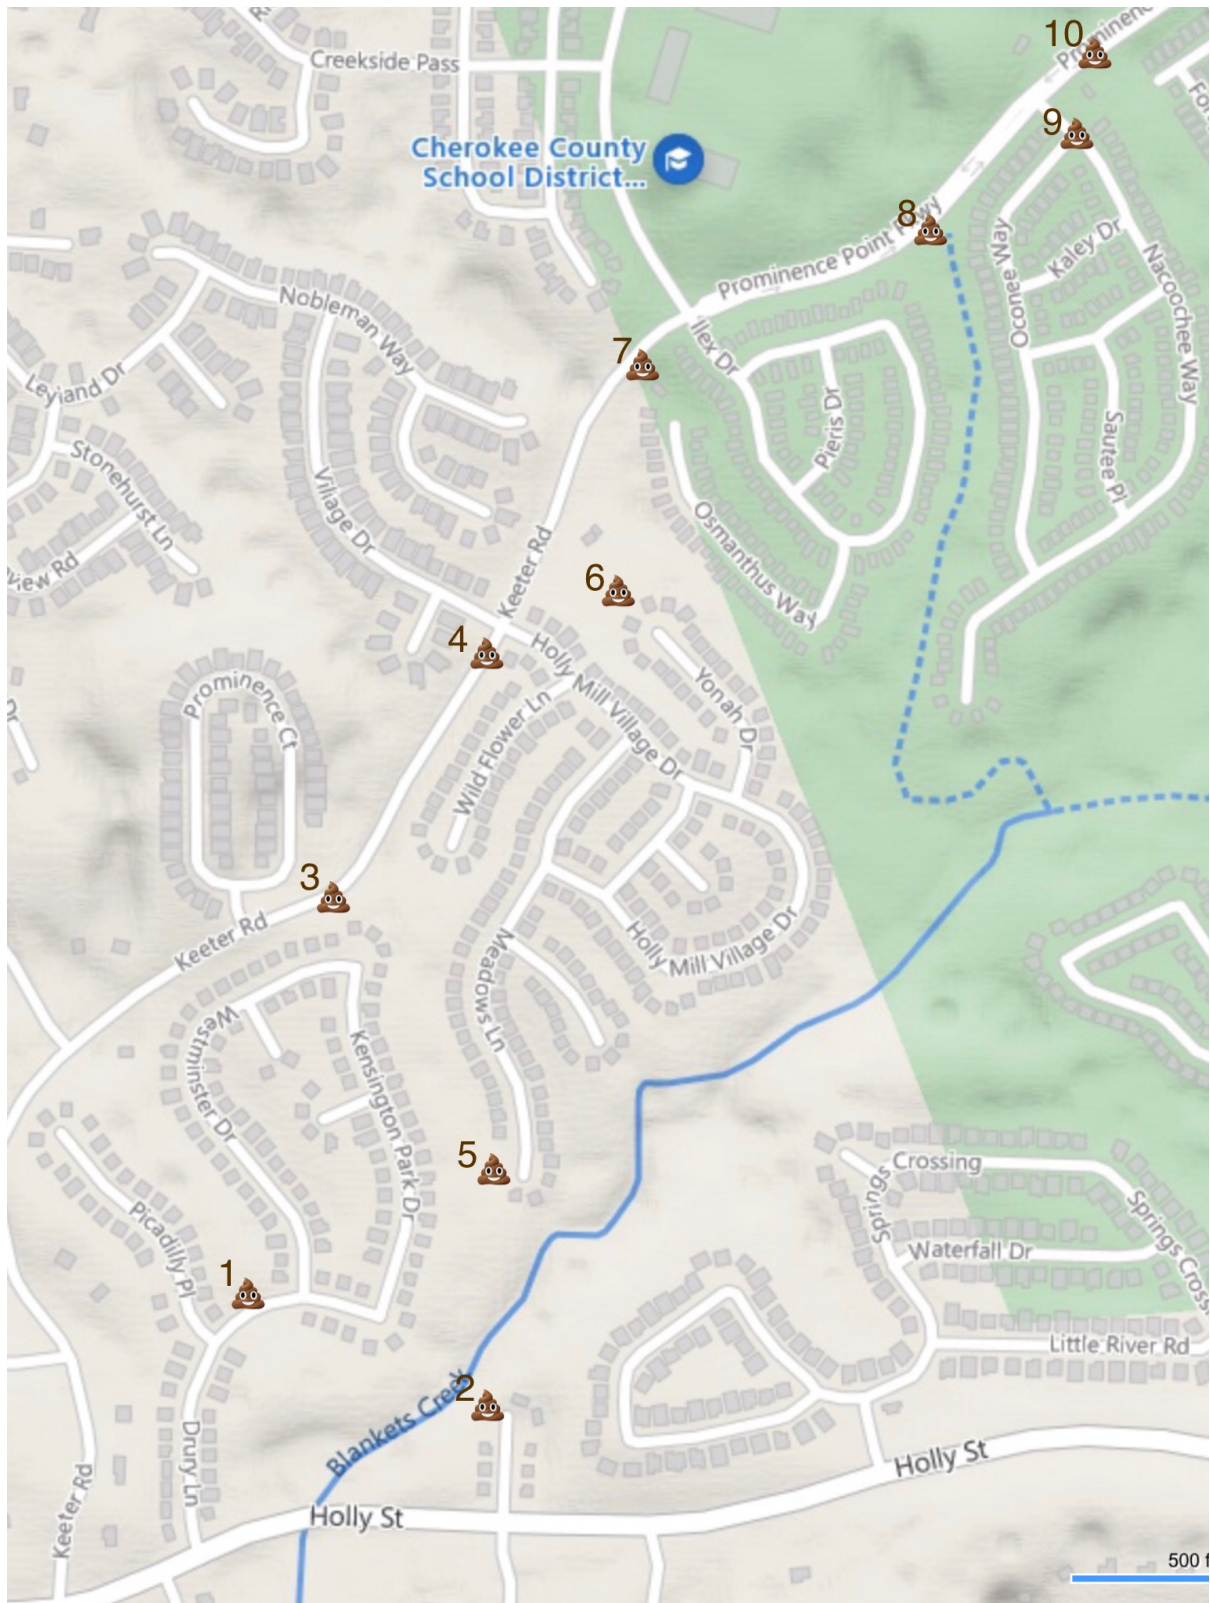

# Holly Mill Community Association

## Animal Waste Station Map

## Animal Waste Station Map

1. Drury Lane between Piccadilly and Westminster
2. Trafalgar Court cul-de-sac
3. Keeter Road at sidewalk entrance to Phase 1
4. Keeter Road just south of Holly Mill Village
5. Meadows Lane cul-de-sac
6. Basketball court on sidewalk between Rec pool and Yonah
7. Keeter Road just south of Ilex
8. Prominence Point Parkway between Ilex and Nacoochee
9. Oconee Way at Nacoochee
10. Prominence Point Parkway just north of Enclave pool