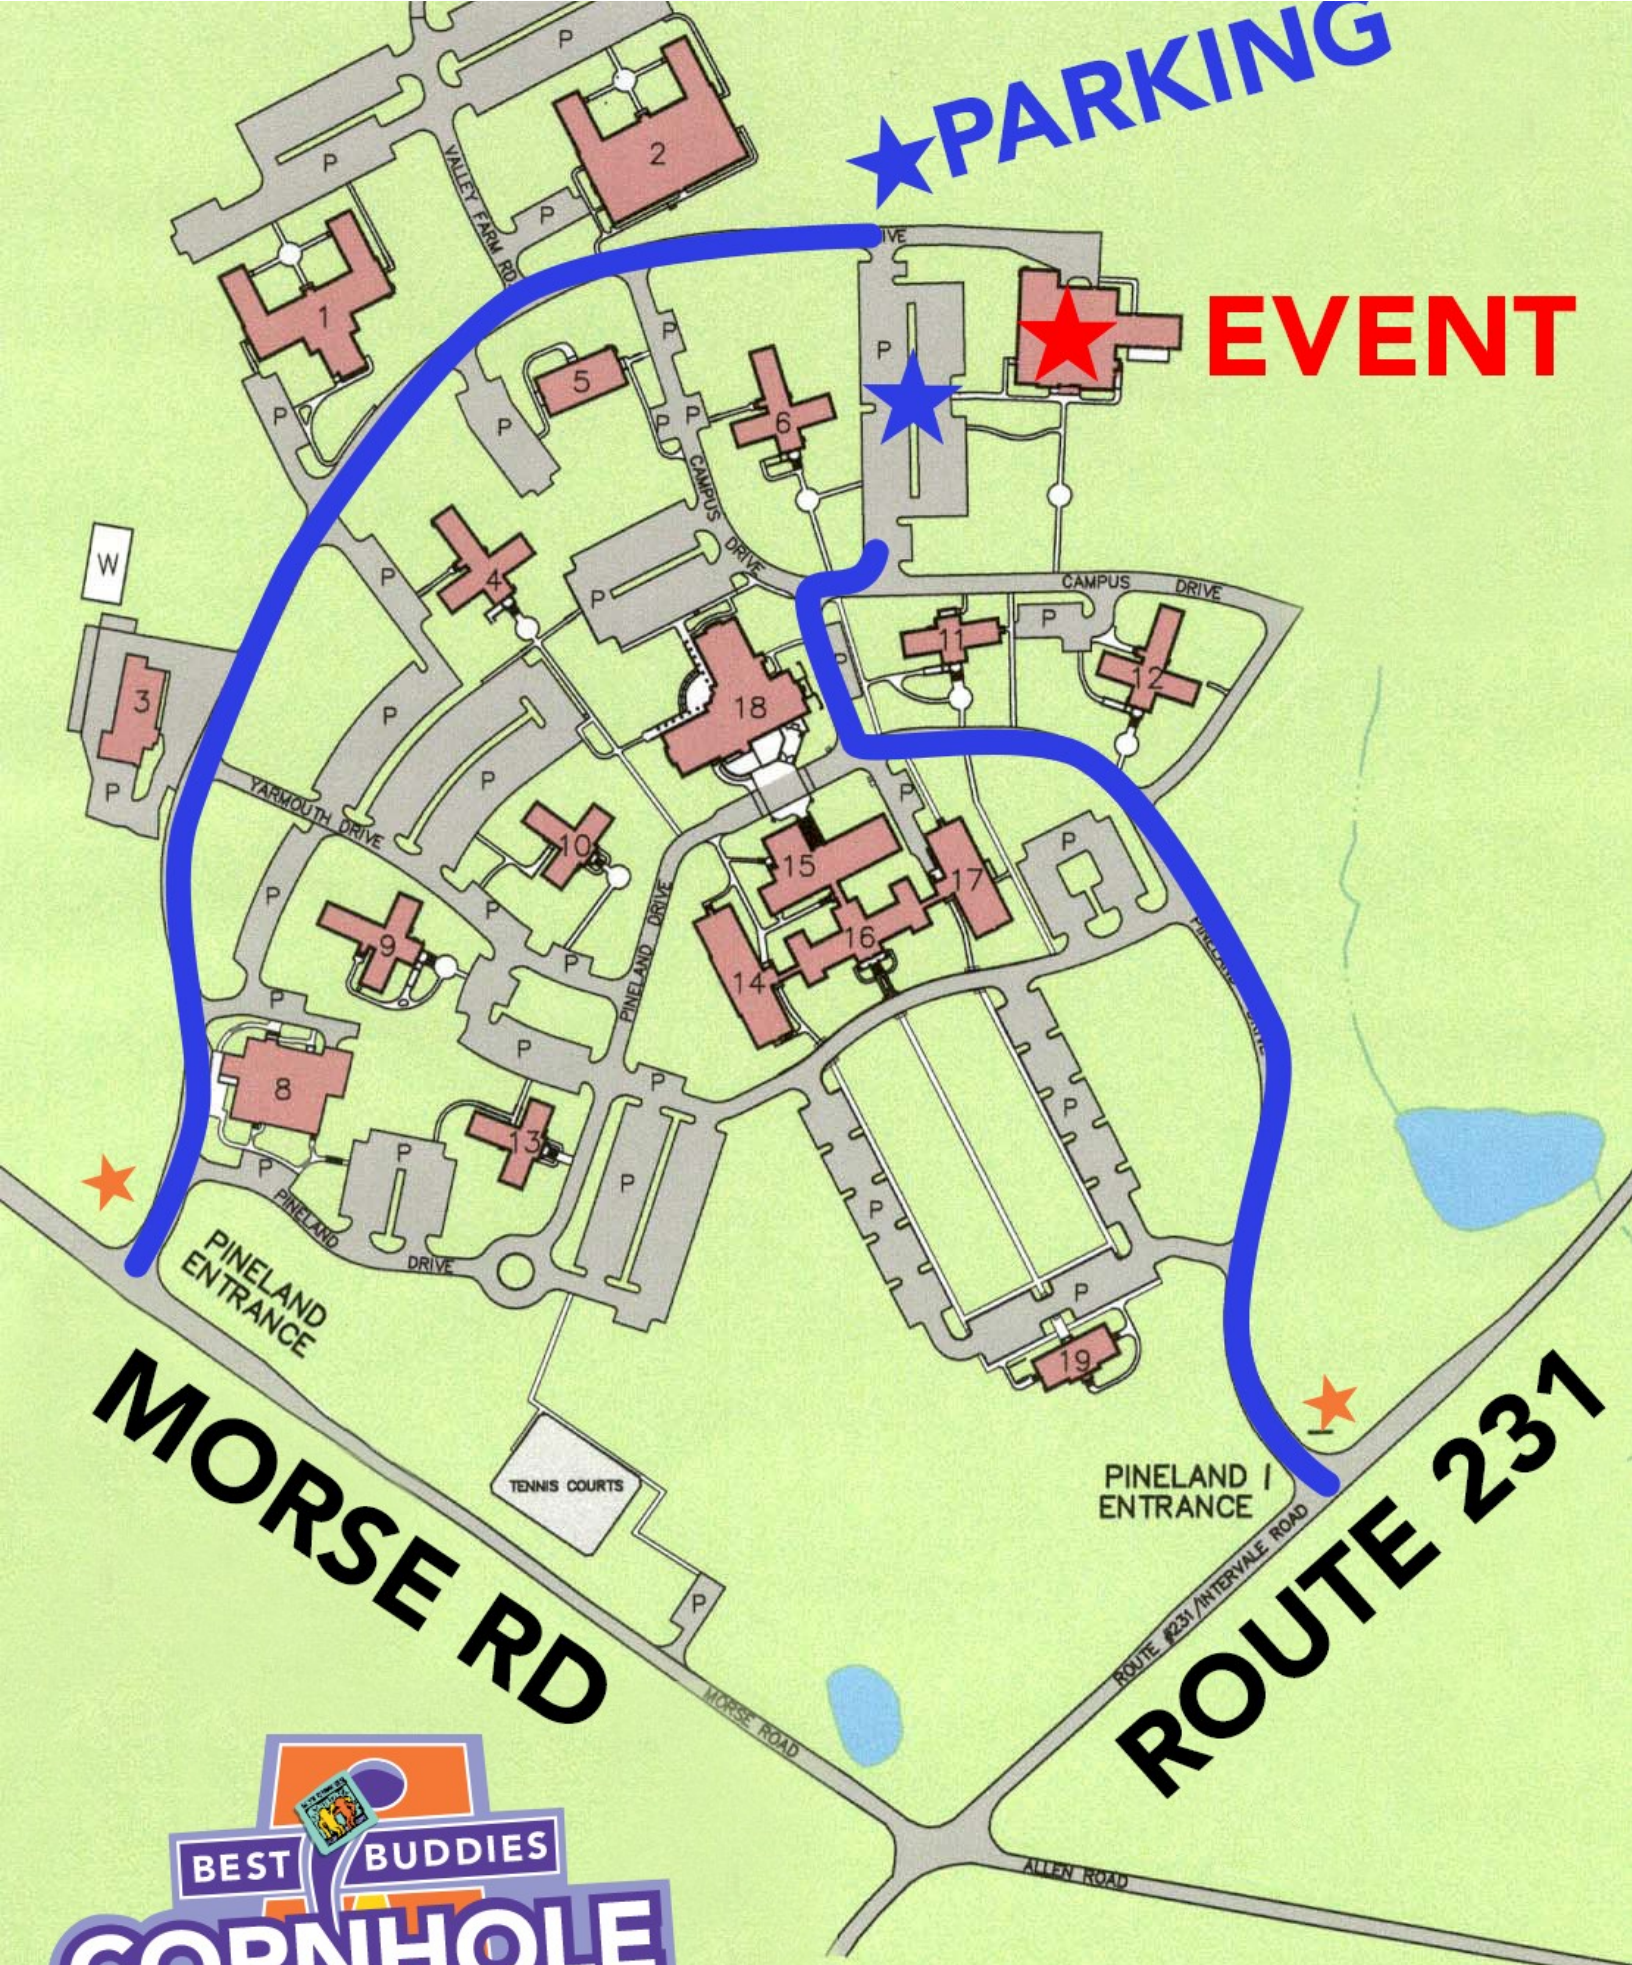

★PARKING

★EVENT

MORSE RD

ROUTE 237

Pineland Outdoor & Fitness Center ★
26 Campus Drive,