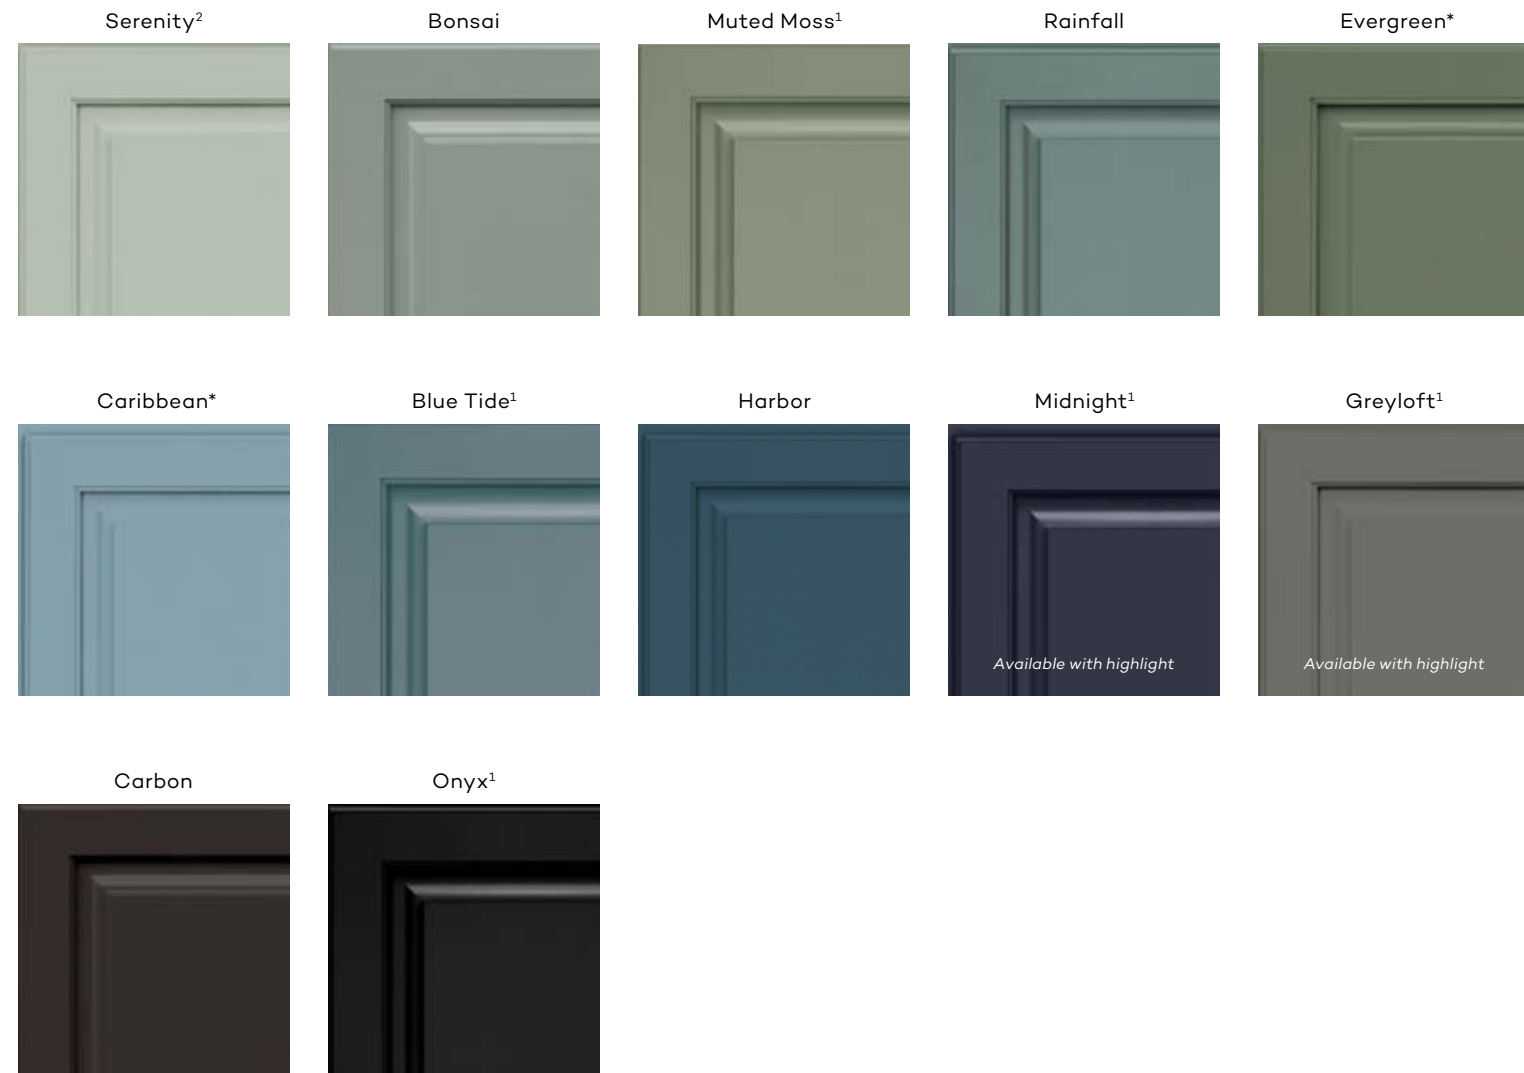

Paints

On-trend colors that express your personality.

Specialty Finishes

Available in Aged and Weathered

Weathered Finish: A hand-applied dry brush technique that creates a timeworn appearance.

Aged Finish: Sanded, distressed, and burnished by hand to create the look of heirloom furniture.

KraftMaid ColorCast Collection™

The new KraftMaid ColorCast Collection™ is for those curious about the bolder side of color. This new palette of expressive colors is curated to make a statement and start conversations.

Explore ColorCast Collection™ kraftmaid.com/colorcast →

See all available options and finish techniques on the door style of your choice at kraftmaid.com/finishes

¹Available in Distressed Finish

²Available in Paint on Oak