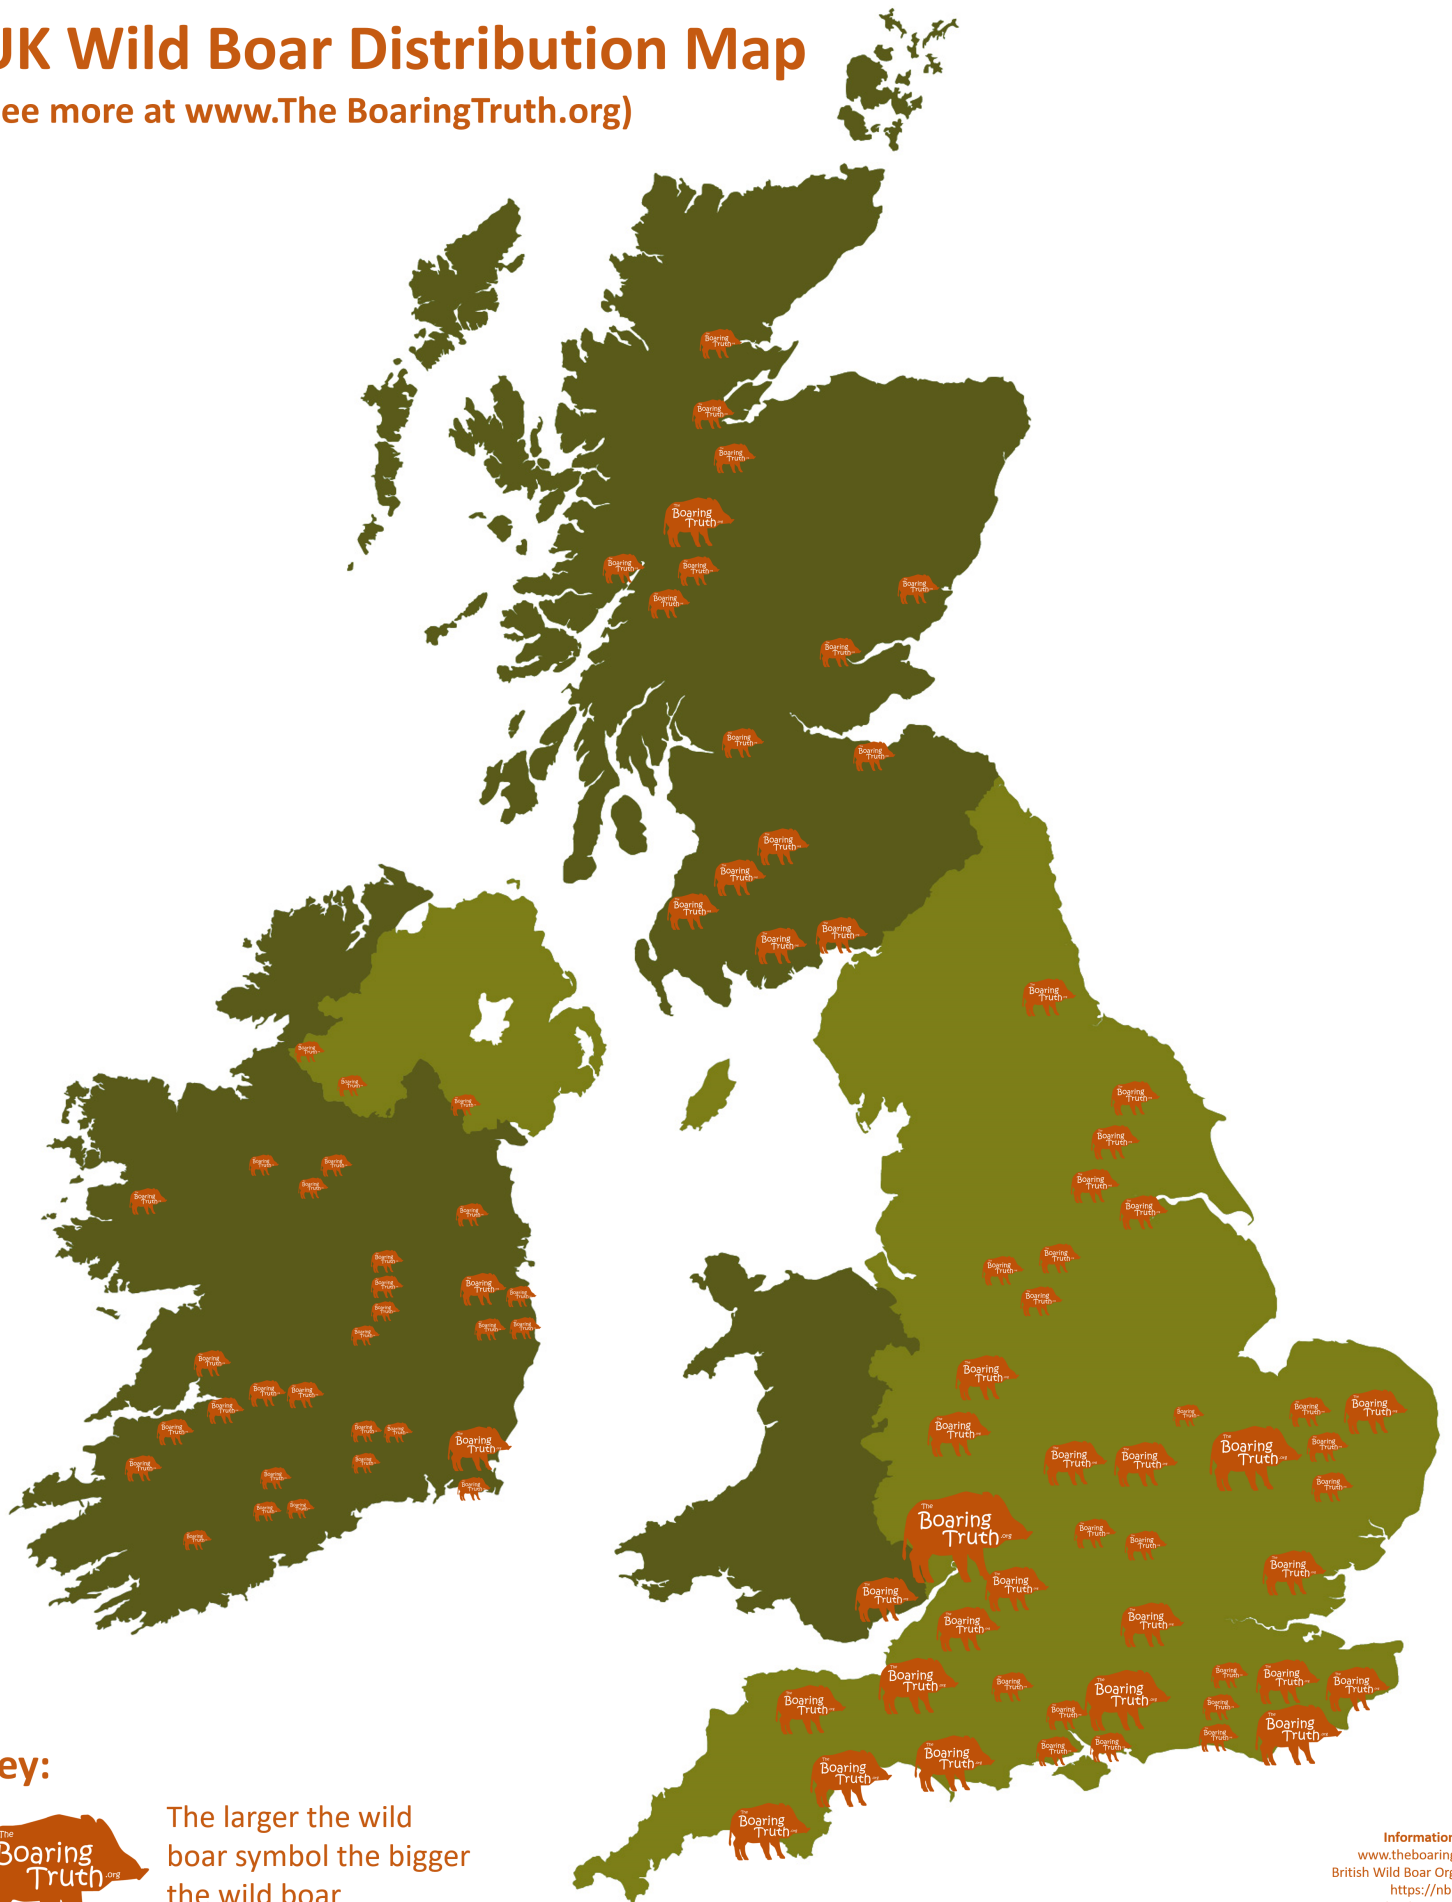

UK Wild Boar Distribution Map

(see more at www.TheBoaringTruth.org)

Key:

The larger the wild boar symbol the bigger the wild boar population in the area.

Information Sources:
www.theboaringtruth.org
British Wild Boar Organisation
<https://nbnatlas.org>
www.biodiversityireland.ie

Map © 2019 www.theboaringtruth.org