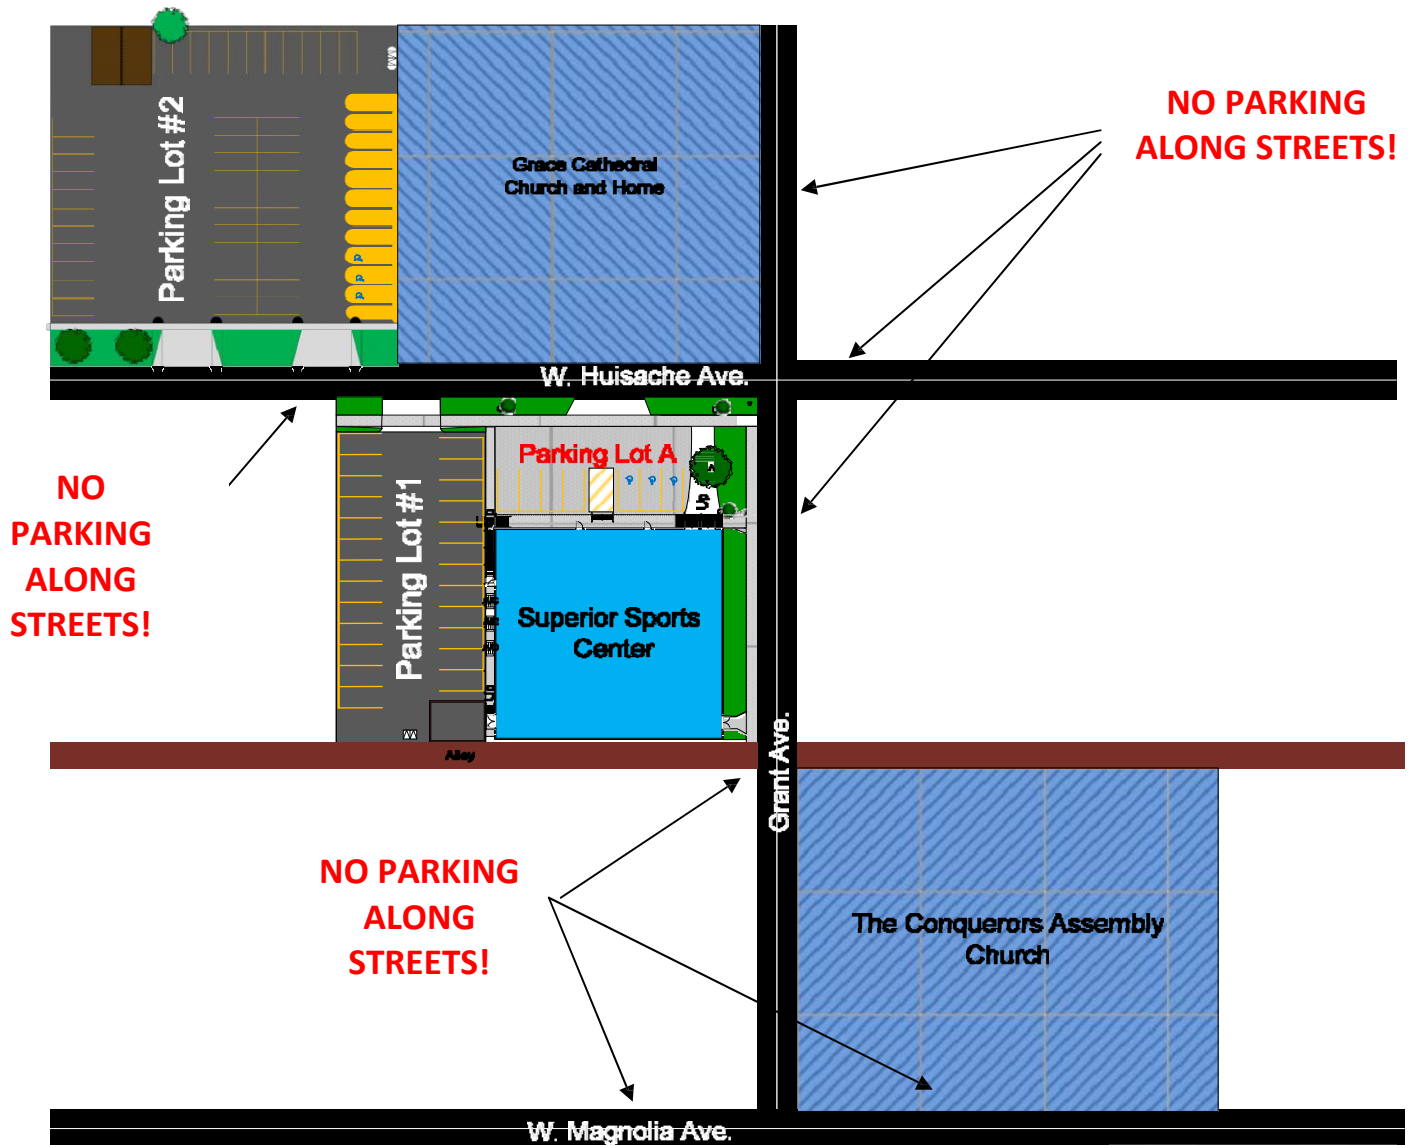

SUPERIOR SPORTS PARKING RULES

Superior has **THREE** designated places to park:

1. The lot directly next to the gym
2. The lot across W. Huisache next to Grace Cathedral
3. The lot down Grant Ave. (right to the gym) next to The Conquerors Assembly Church

Notify parents that they **WILL BE TOWED** if they park:

- Along the streets
- In the grass
- In residential spots or driveways
- In a Handicap Zone