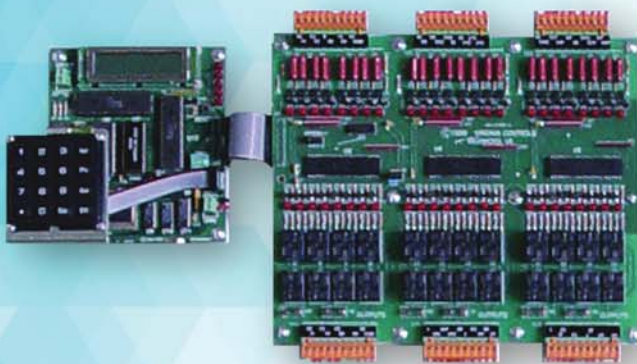

Upgrade MH-2000 to MH-3000 Performance

*EZ-Install Update
Brings New Life
to Obsolete
Controllers*

THE WHAT:

- MH-3000 I/O Boards
- MH-3000 CPU Board
- Wire Harness Adapters
- Wiring Diagram
- Updated Program Chip
- Direct-fit Mounting Plate
- Power Supply