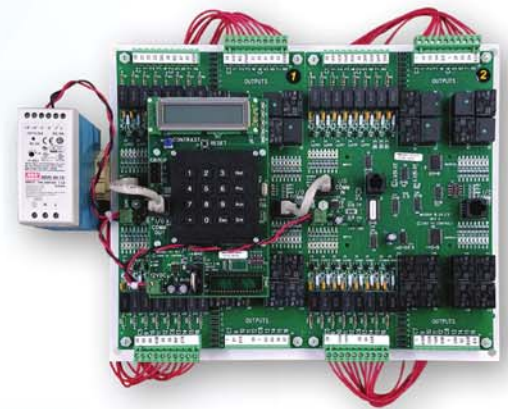

Upgrade MH-2000 to MH-3000 Performance

*EZ-Install Update
Brings New Life
to Obsolete
Controllers*

THE WHAT:

- MH-3000 I/O Boards
- MH-3000 CPU Board
- Wire Harness Adapters
- Wiring Diagram
- Updated Program Chip
- Direct-fit Mounting Plate
- Power Supply