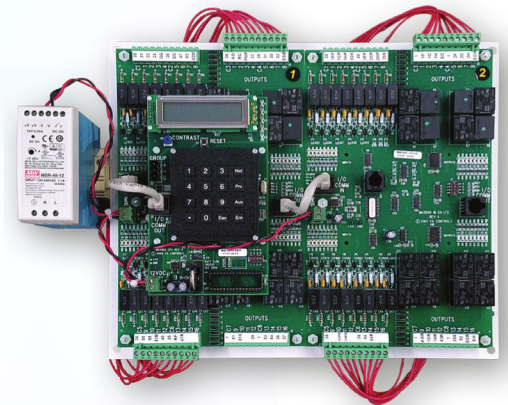

## Upgrade MH-2000 to MH-3000 Performance

*EZ-Install Update  
Brings New Life  
to Obsolete  
Controllers*

### THE WHAT:

- MH-3000 I/O Boards
- MH-3000 CPU Board
- Wire Harness Adapters
- Wiring Diagram
- Updated Program Chip
- Direct-fit Mounting Plate
- Power Supply