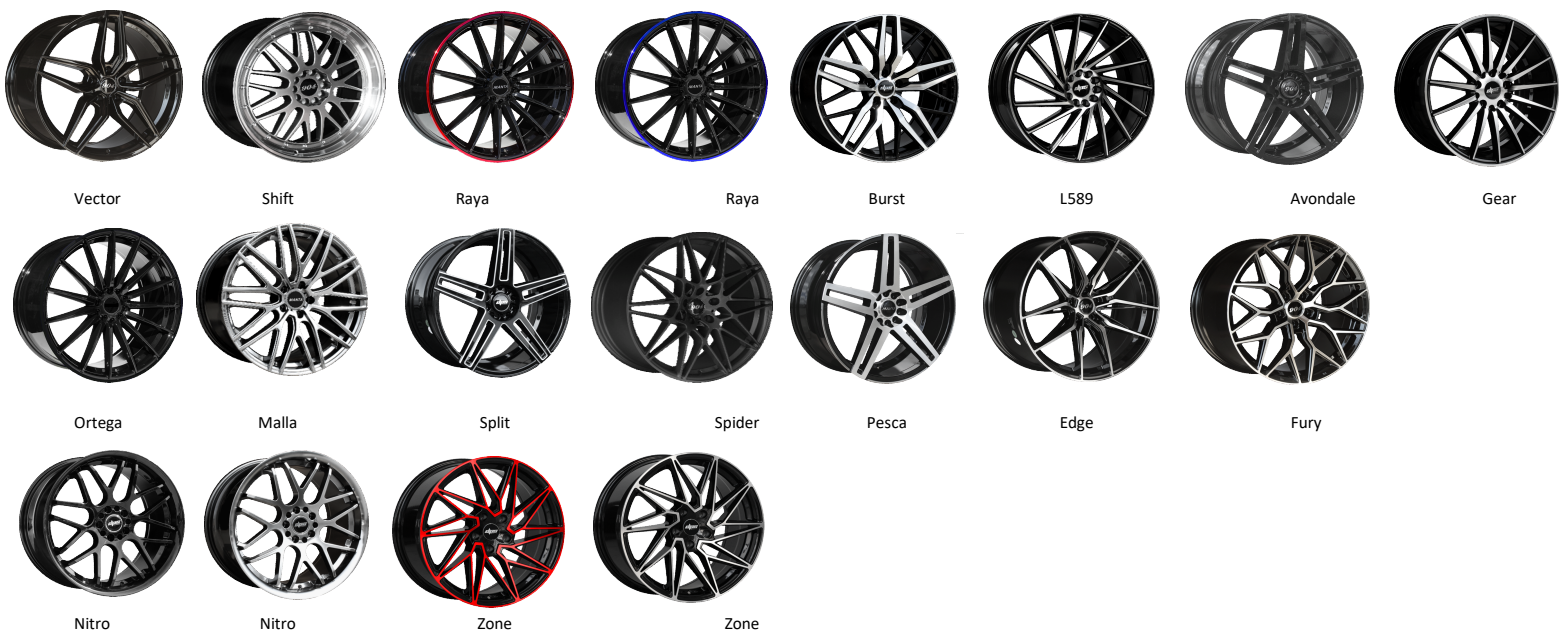

Size	Offset	Cent. Bore	Bolt Pattern	Brand	Style	Finish	Price	QTY	Part Number
20x8.5	35	73.1	5/108/114.3	DPS Touring	Split	Gloss Black, Milled	$320	20+	DPYS24920855108114+35BM
20x8.5	35	73.1	5/108/114.3	Manta	Raya	Gloss Black, Blue	$320	20+	DPY008420855108114+35GBB
20x8.5	35	73.1	5/108/114.3	Manta	Raya	Gloss Black, Red	$320	20+	DPY008420855108114+35GBR
20x8.5	35	73.1	5/110/114.3	904	Avondale	Gloss Black	$320	20+	DPY5249A2085110114+35GB
20x8.5	35	73.1	5/110/114.3	DPS Touring	Gear	Gloss Black, Machine	$320	20+	DPY008420855110114+35GBM
20x8.5	35	73.1	5/112/114.3	DPS Touring	Nitro	Hyper Black, Machine	$320	20+	DPY107020855112114+40HBM
20x8.5	35	73.1	5/112/114.3	904	Ortega	Gloss Black	$320	10	DPY008420855112114+35GB
20x8.5	35	73.1	5/112/114.3	Manta	Pesca	Gloss Black, Machine	$320	20+	DPY5249P20855112114+35GBM
20x8.5	35	73.1	5/112/114.3	904	Shift	Hyper Black, Machine W	$320	20+	DPL5422085112114-35HB
20x8.5	35	73.1	5/114.3	DPS Touring	Burst	Gloss Black, Machine	$320	20+	DPY100220855114+35GBM
20x9	35	73.1	5/114.3	904	Edge	Gloss Black, Milled	$320	20+	DPY555920905114-35GBM
20x9	35	73.1	5/114.3	904	Fury	Gloss Black, Machine	$320	20+	DPY031920905114+35GBM
20x8.5	40	73.1	5/114.3	Manta	Malla	Hyper Black W	$320	20+	DPY016320855114+40HB
20x8.5	32	73.1	5/114.3	904	Spider	Gloss Black	$320	20+	DPY017320855114-32GB
20x8.5	35	73.1	5/114.3	904	Vector	Gloss Black	$320	20+	DPY552120855114+35GB
20x8.5	35	73.1	5/114.3	DPS Touring	Zone	Gloss Black, Machine	$320	20+	DPY017920855114+40BM
20x8.5	35	73.1	5/114.3	DPS Touring	Zone	Gloss Black, Red	$320	20+	DPY017920855114+40RM
20x8.5	40	73.1	5/120/114.3	DPS Touring	L589	Gloss Black, Machine W	$320	20+	DPL5892085511412040GBM
20x8.5	40	73.1	5/120/114.3	DPS Touring	Nitro	Gloss Black	$320	20+	DPY107020855114120+40GB