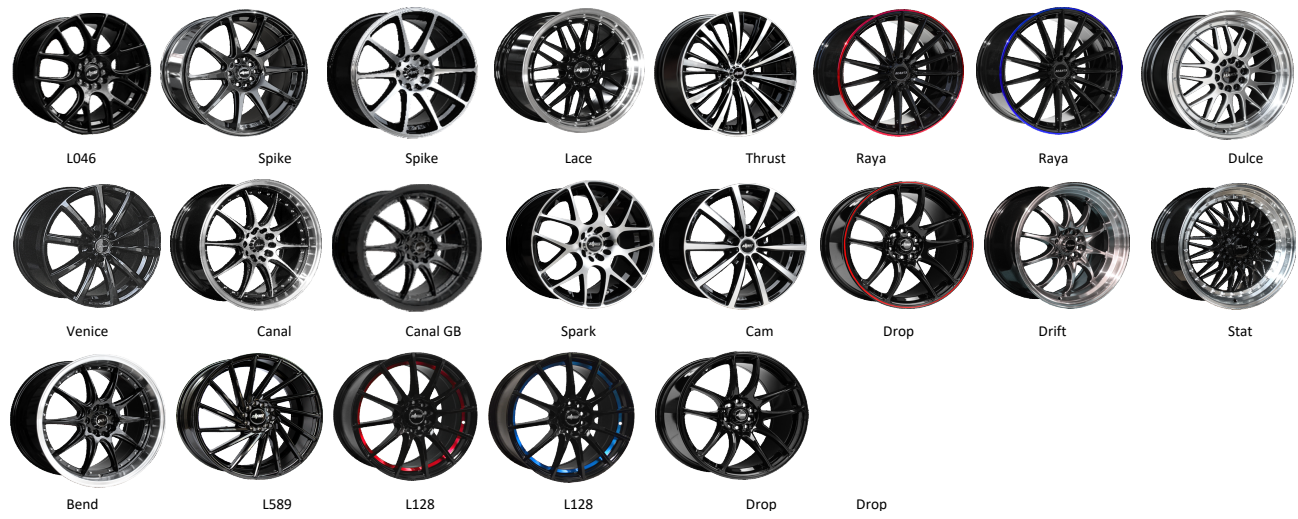

18"

Size	Offset	Cent. Bore	Bolt Pattern	Brand	Style	Finish	Price	QTY	Part Number
18x8.5	35	73.1	5/100/114.3	904	Bend	Gloss Black, Machine Lip	\$336	30+	DPY108918855100114-35GBM
18x8.5	38	73.1	5/100/114.3	DPS Tuning	Drop	Gloss Black	\$336	30+	DPY630018855100114+38GB
18x8	40	73.1	5/100/114.3	DPS Tuning	L128	Gloss Black, Red Stripe	\$336	30+	DPL128188510011440GBR
18x8	40	73.1	5/100/114.3	DPS Tuning	L128	Gloss Black, Blue Stripe	\$336	24	DPL128188510011440GBB
18x8.5	40	73.1	5/100/114.3	DPS Tuning	Spike	Gloss Black, Machine	\$336	30+	DPY005118855100114+40GBM
18x8.5	40	73.1	5/100/114.3	DPS Tuning	Spike	Gloss Black	\$336	30+	DPY005118855100114+40GBM
18x8	40	73.1	5/100/114.3	DPS Tuning	Stat	Gloss Black, Machine	\$336	11	FPY10221885100114+40GBM
18x8.5	35	73.1	5/108/114.3	Fabrici	Drift	Hyper Black, Machine	\$336	8	FPY1810885105114+35HBM
18x8	35	73.1	5/108/114.3	Manta	Dulce	Hyper Black, Machine	\$336	30+	DPY03061885108114+35HBM
18x8	35	73.1	5/108/114.3	Manta	Raya	Gloss Black, Red Stripe	\$336	30+	DPY00841885108114+35GBR
18x8	35	73.1	5/108/114.3	Fabrici	Venice	Gloss Black	\$336	30+	FPY00131885108114+35GB
18x8	35	73.1	5/110/114.3	DPS Tuning	Cam	Gloss Black, Machine	\$336	30+	DPY00131885110114+35BM
18x8	35	73.1	5/110/114.3	Fabrici	Canal	Gloss Black, Machine	\$336	4	FPY108918855110114+35GBM
18x8	35	73.1	5/110/114.3	Fabrici	Canal	Gloss Black	\$336	30+	FPY108918855110114+35GB
18x8	35	73.1	5/110/114.3	Manta	Raya	Gloss Black, Blue	\$336	30+	DPY00841885110114+35GBB
18x8	40	73.1	5/110/114.3	DPS Tuning	Thrust	Gloss Black, Machine	\$336	30+	DPY00521885110114+40GBM
18x8.5	38	73.1	5/112/114.3	DPS Tuning	Drop	Gloss Black, Red	\$336	30+	DPY630018855114112+35GBR
18x8	35	73.1	5/112/114.3	DPS Tuning	Spark	Gloss Black, Machine	\$336	30+	DPY00561885112114+35GBM
18x8	40	73.1	5/112/114.3	DPS Tuning	Spike	Gloss Black	\$336	30+	DPY005118855112114+40GB
18x8	35	73.1	5/114.3/120	DPS Tuning	L589	Gloss Black	\$336	16	DPL5892085511412040GB
18x8	35	73.1	5/114.3/120	DPS Tuning	Lace	Gloss Black, Machine	\$336	30+	DPY0306185120114+35GBM
18x8	40	73.1	5/114.3/120	DPS Tuning	L046	Gloss Black	\$336	30+	DPL046188511412040GB