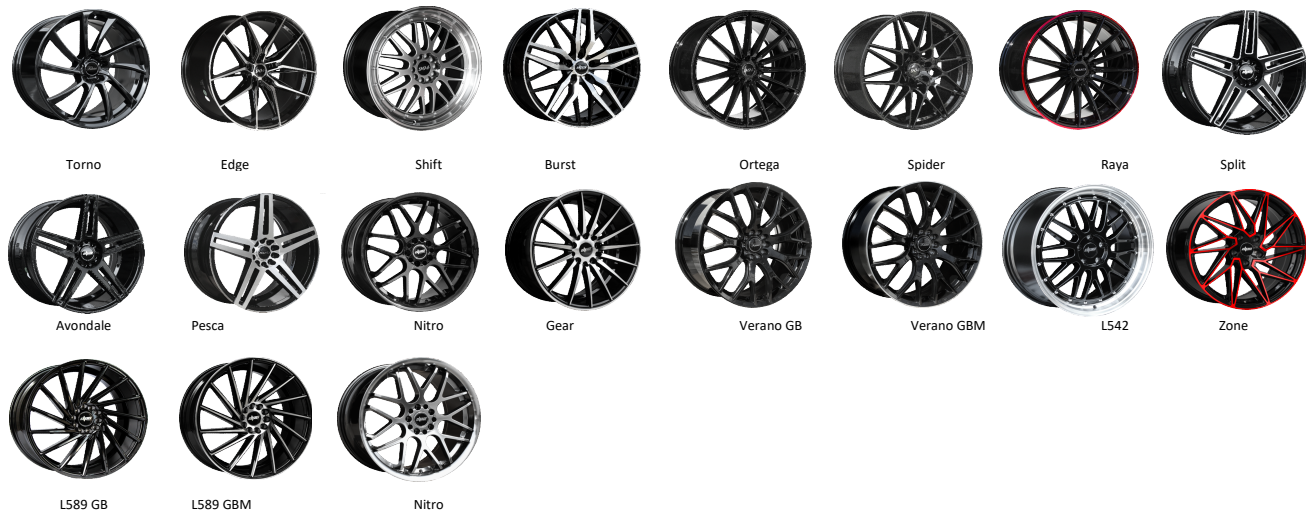

Click Next at the bottom of the page to see more sizes

Torno Edge Shift Burst Ortega Spider Raya Split  
 Avondale Pesca Nitro Gear Verano GB Verano GBM L542 Zone  
 L589 GB L589 GBM Nitro

Size	Offset	Cent. Bore	Bolt Pattern	Brand	Style	Finish	Price	QTY	Part Number
20x8.5	35	73.1	5/108/114.3	DPS Touring	Split	Gloss Black, Milled	\$167	20	DPY524920855108114+35BM
20x8.5	35	73.1	5/108/114.3	Manta	Raya	Gloss Black, Red W	\$167	30+	DPY008420855108114+35GBR
20x8.5	35	73.1	5/110/114.3	904	Avondale	Gloss Black	\$167	30+	DPY5249A20855110114+35GB
20x8.5	35	73.1	5/110/114.3	DPS Touring	Gear	Gloss Black, Machine	\$167	30+	DPY008420855110114+35GBM
20x8.5	35	73.1	5/110/114.3	Fabrici	Verano	Gloss Black, Milled	\$167	30+	DPSW19220855110114+35GBM
20x8.5	35	73.1	5/112/114.3	DPS Touring	L542	Gloss Black, Machine	\$167	30+	DPL5422085112114-34GBM
20x8.5	40	73.1	5/112/114.3	DPS Touring	Nitro	Hyper Black, Machine	\$167	30+	DPY107020855112114+40HBM
20x8.5	35	73.1	5/112/114.3	904	Ortega	Gloss Black	\$167	30+	DPY008420855112114+35GB
20x8.5	35	73.1	5/112/114.3	Manta	Pesca	Gloss Black, Machine	\$167	30+	DPY5249P20855112114+35GBM
20x8.5	34	73.1	5/112/114.3	904	Shift	Hyper Black, Machine	\$167	30+	DPL5422085112114-35HB
20x8.5	35	73.1	5/112/114.3	Fabrici	Verano	Gloss Black	\$167	16	DPSW19220855112114+35GB
20x8.5	35	73.1	5/114.3	DPS Touring	Burst	Gloss Black, Machine	\$167	30+	DPY100220855114+35GBM
20x9	35	73.1	5/114.3	904	Edge	Gloss Black, Machine	\$167	30+	DPY555920905114-35GBM
20x8.5	32	73.1	5/114.3	904	Spider	Gloss Black	\$167	18	DPY017320855114-32GB
20x9	35	73.1	5/114.3	Fabrici	Torno	Gloss Black	\$167	30+	FPY109520905114+35GB
20x8.5	40	73.1	5/114.3	DPS Touring	Zone	Gloss Black, Red	\$167	30+	DPY017920855114+40RM
20x8.5	40	73.1	5/120/114.3	DPS Touring	L589	Gloss Black	\$167	30+	DPL5892085511412040GBM
20x8.5	40	73.1	5/120/114.3	DPS Touring	L589	Gloss Black, Machine	\$167	30+	DPL5892085511412040GBM
20x8.5	40	73.1	5/120/114.3	DPS Touring	Nitro	Gloss Black	\$167	30+	DPY107020855114120+40GB