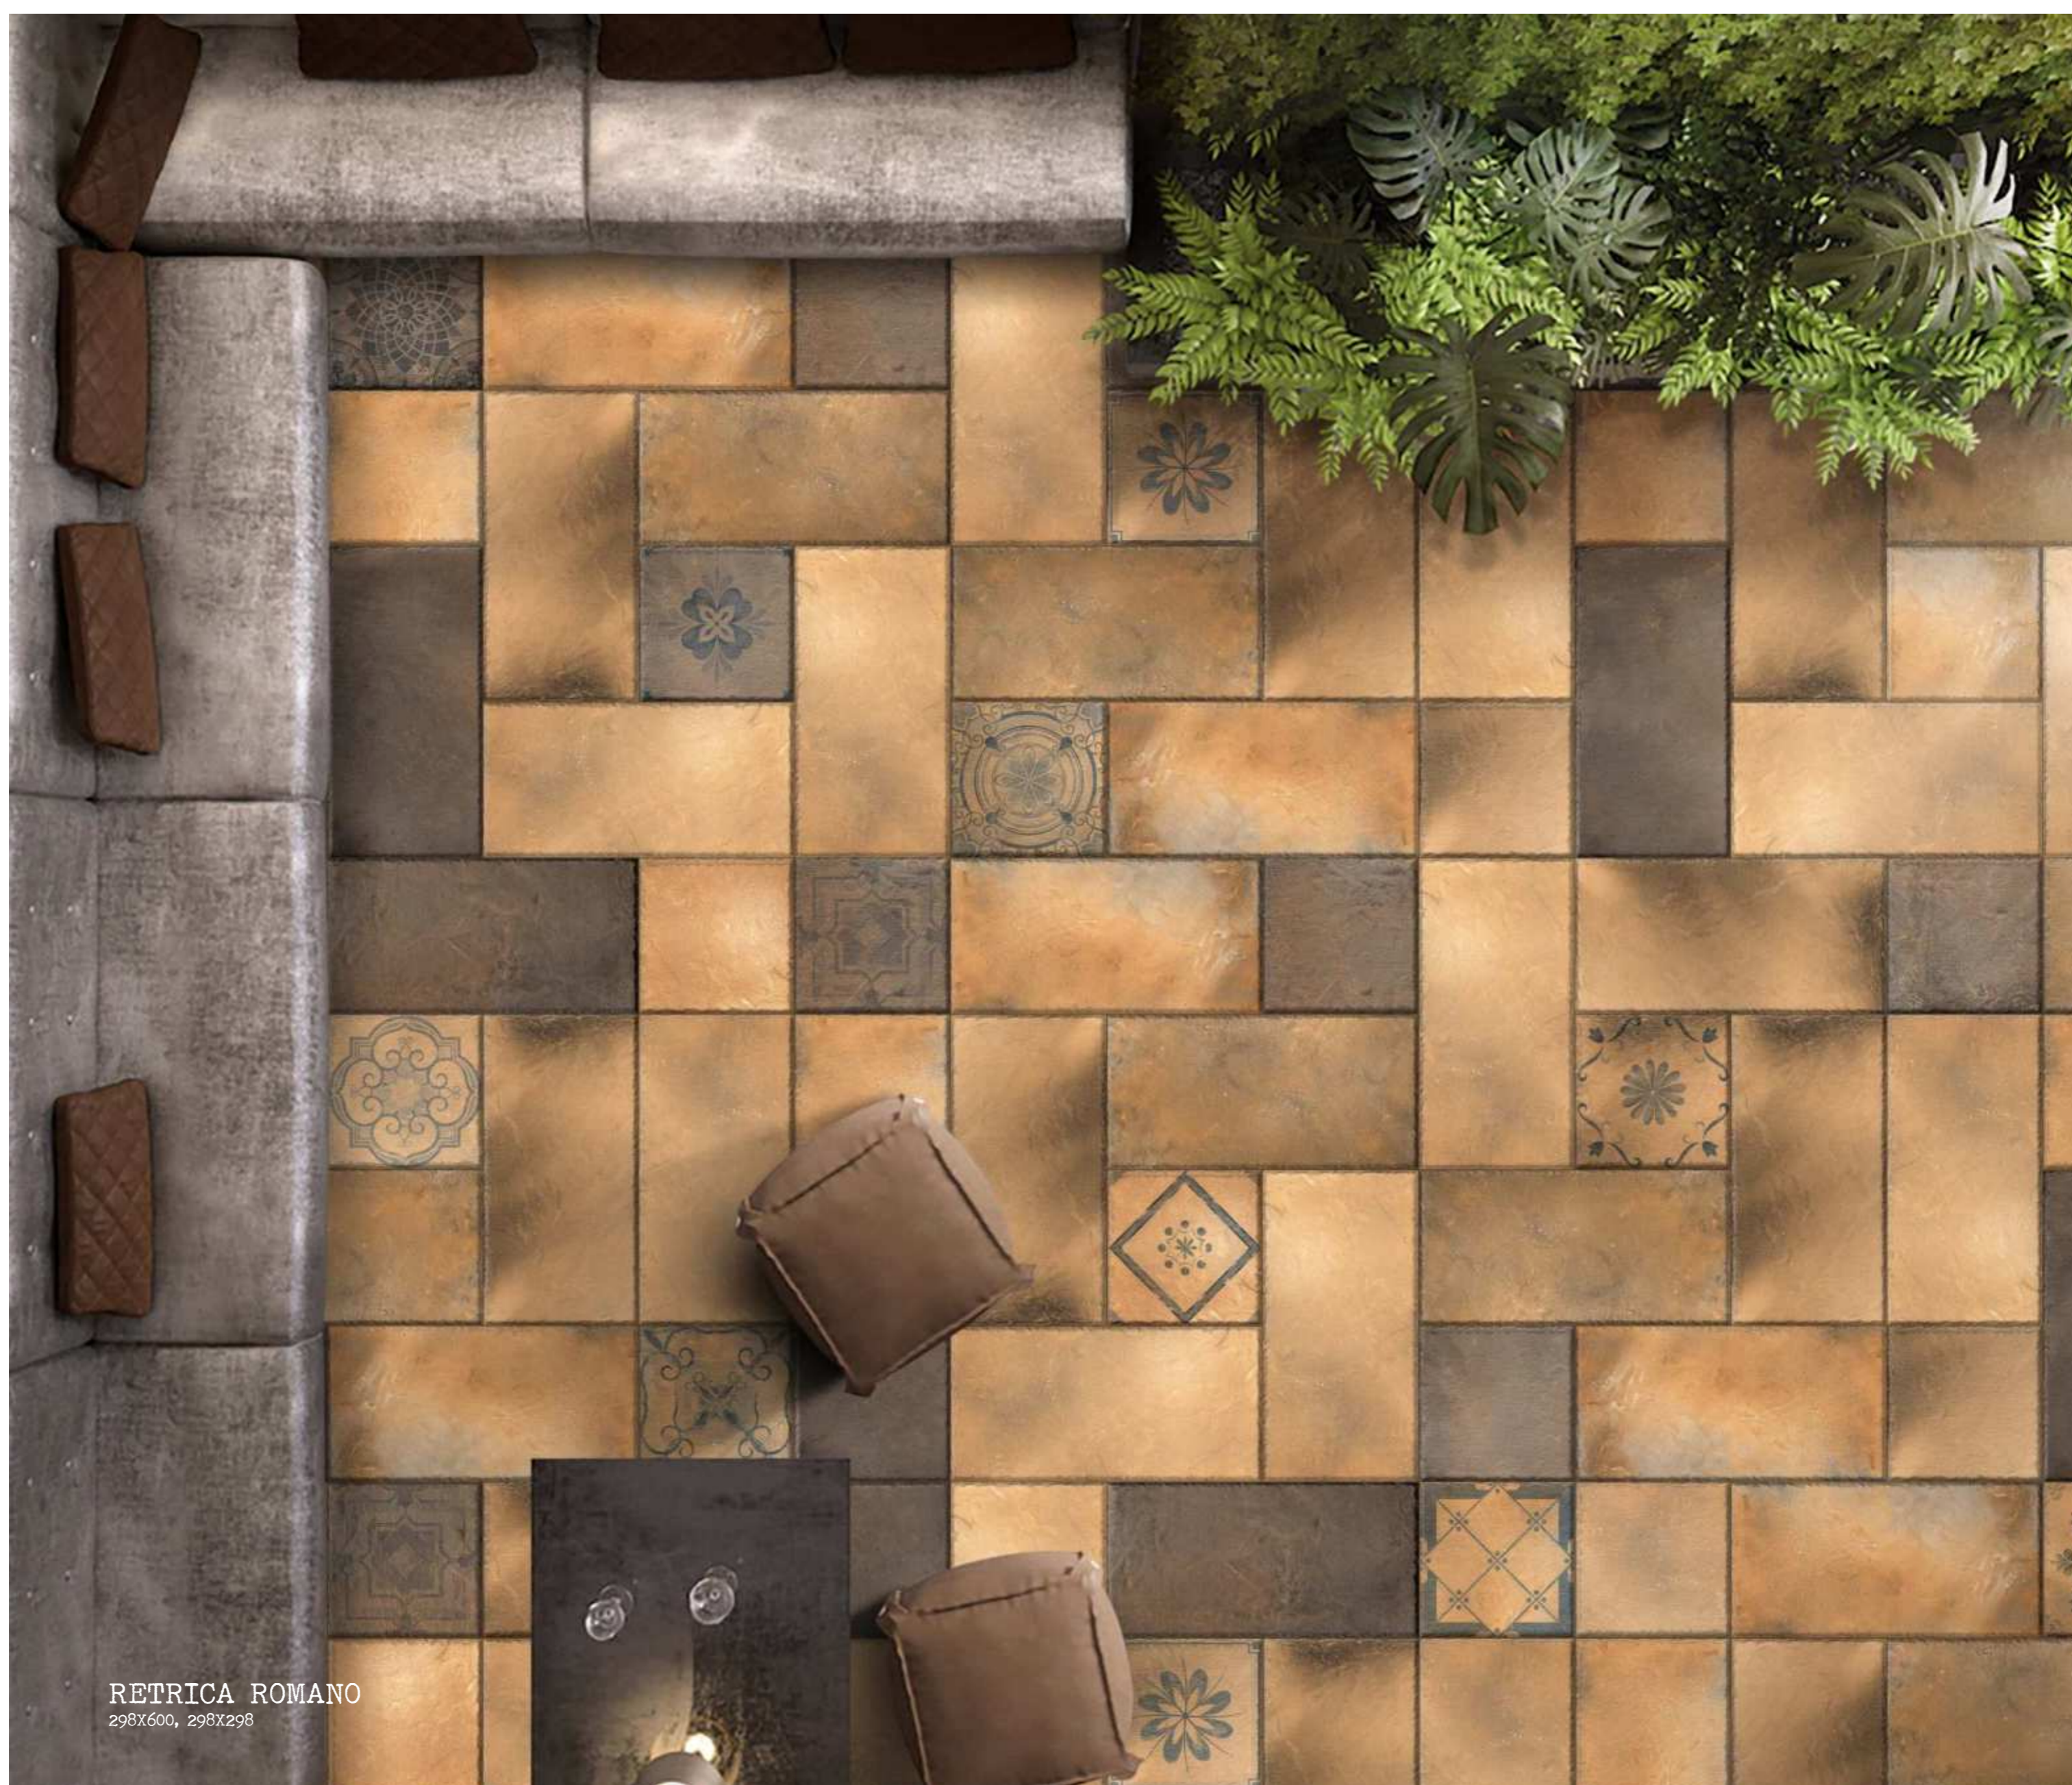

AMBER CHERRY

HAMMERED EDGE
FINISHED

AMBER CHERRY
298X600, 298X298

HAMMERED EDGE
FINISHED

SAND CRUST

KNIGHT STONE

RETRICA ROMANO

HAMMERED EDGE
FINISHED