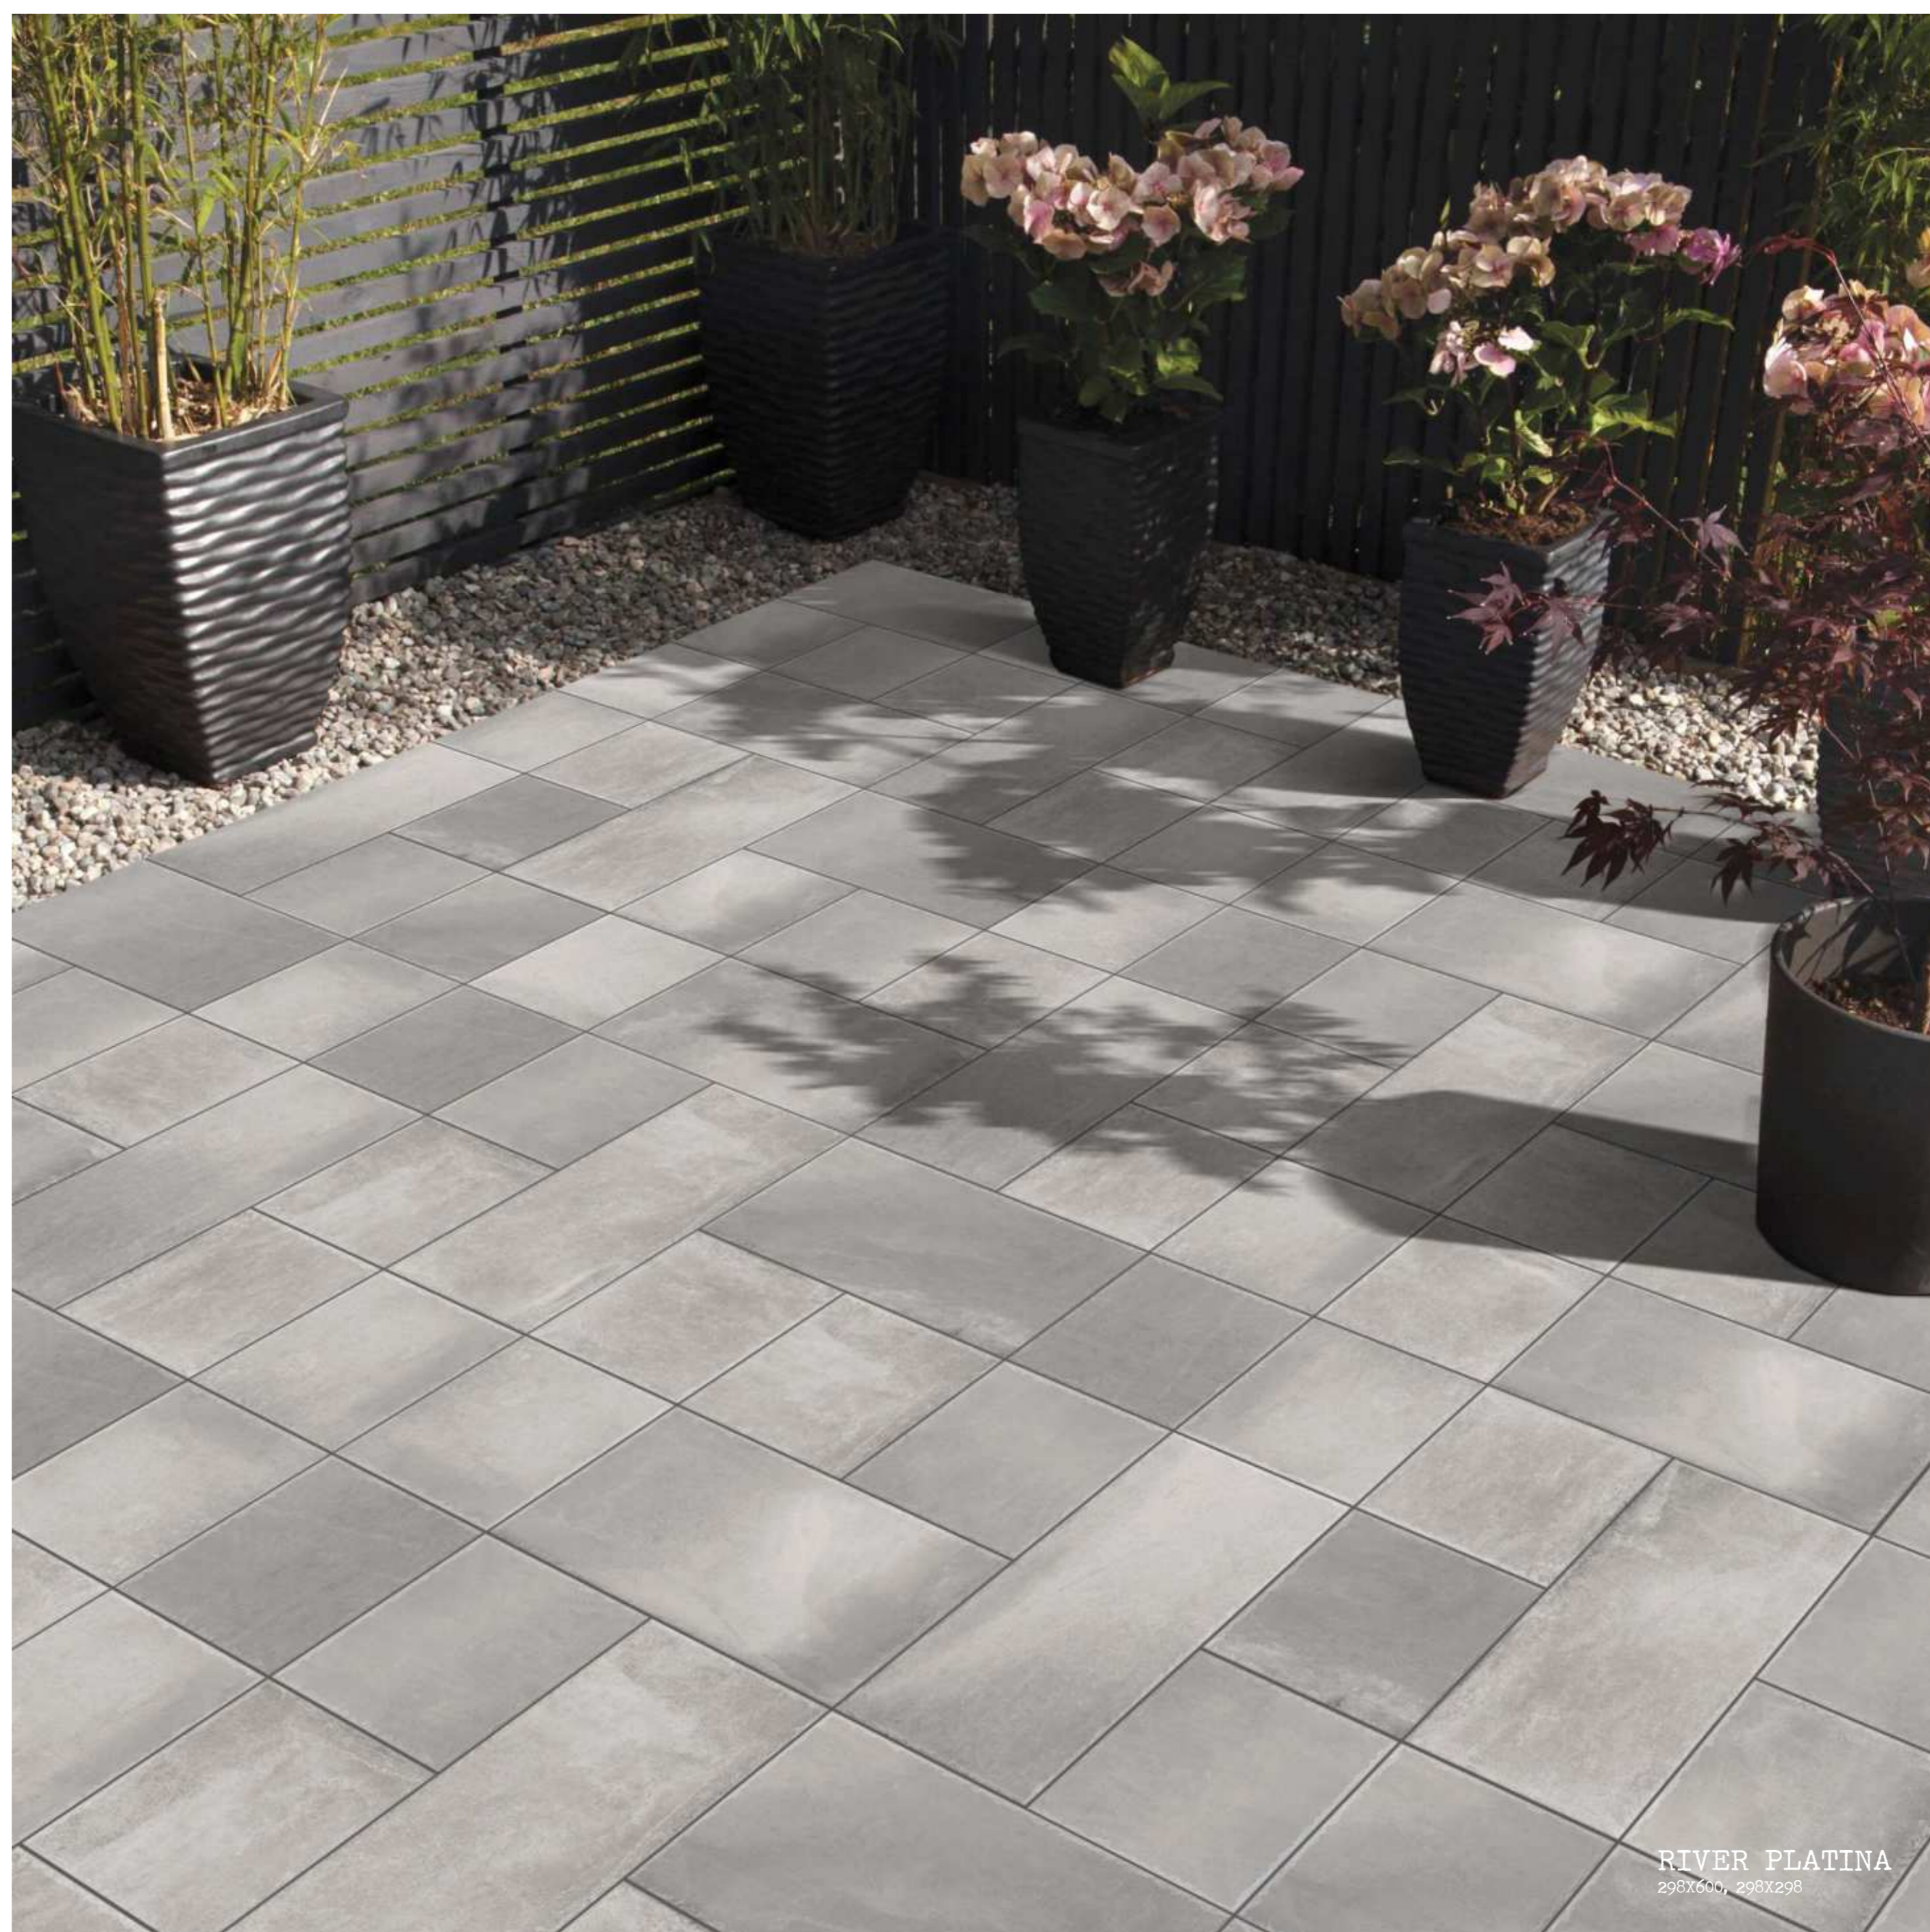

HAMMERED EDGE
FINISHED

RIVER PLATINA
298X600, 298X298