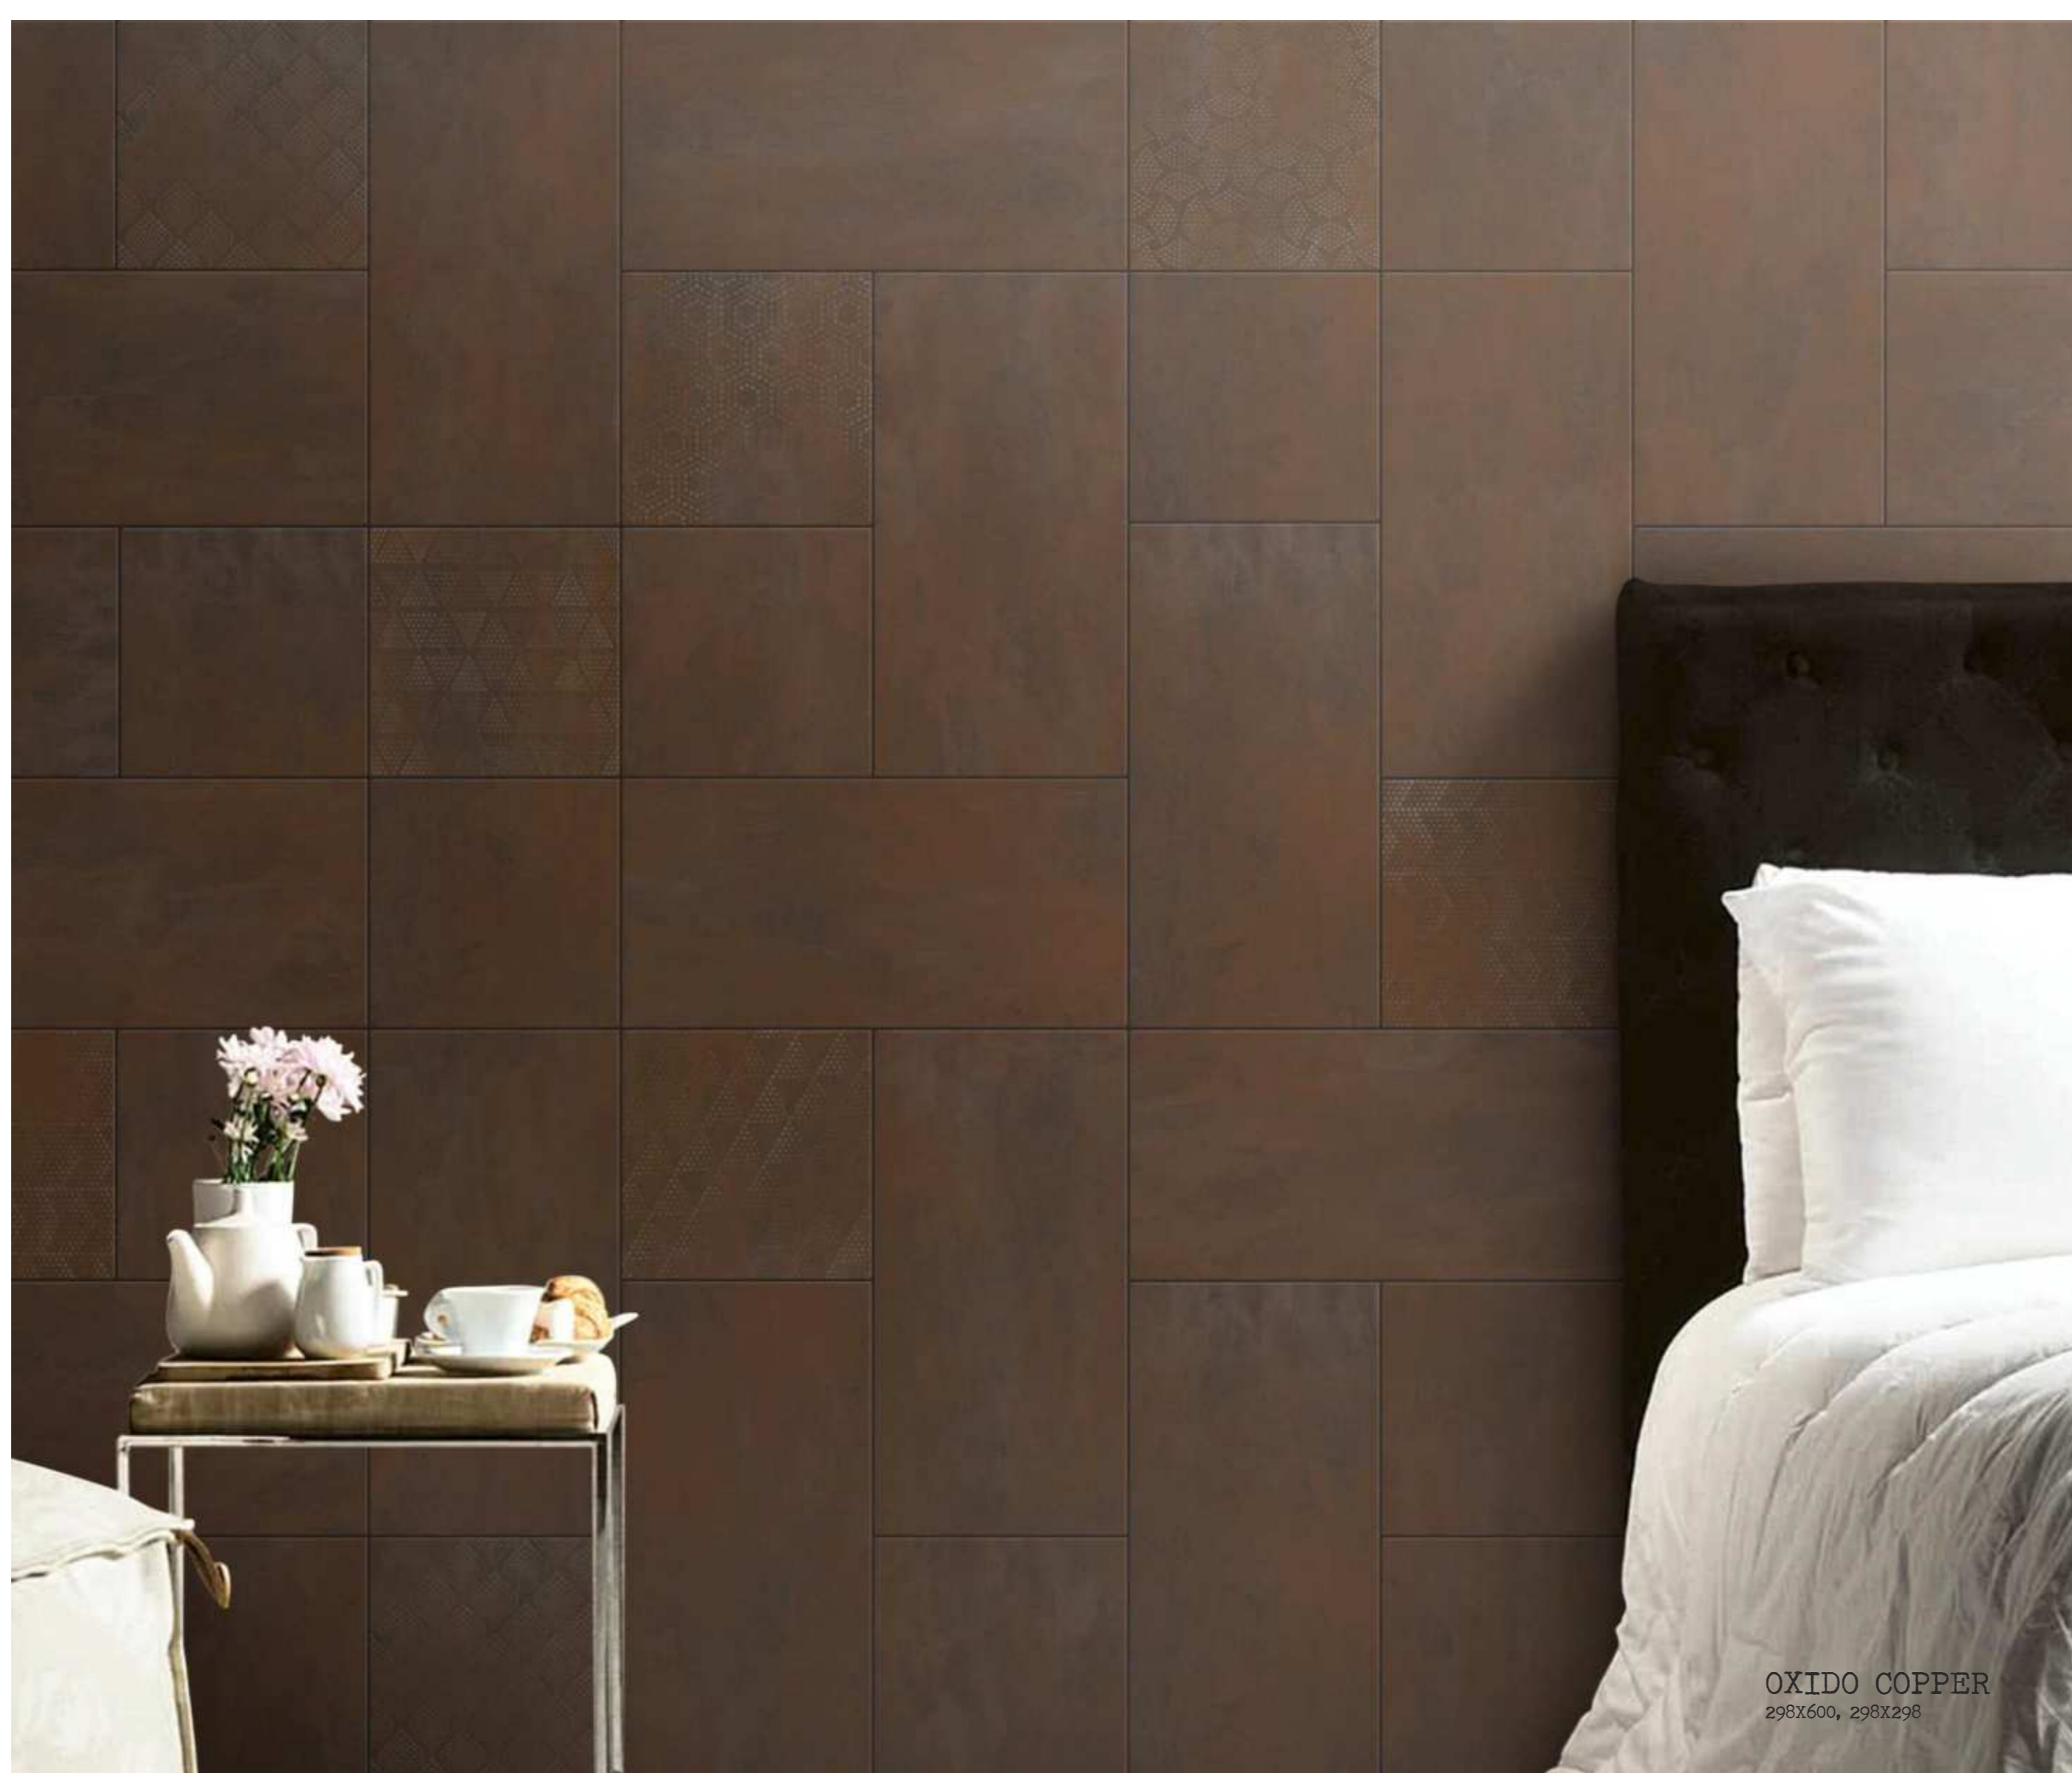

Decor

OXIDO COPPER