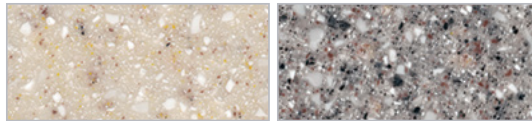

NOTE: Normal freight & Handling fee apply.

GROUP A

Arctic White Ivory White Tusk Winter White

GROUP B

White Quartz White Granite Sea Oat Quartz

Vanilla Sugar Graphite Granite

GROUP C

Arctic Granite Egg White Moon Haze Ripe Cotton Populus

Maui Quartz Gray Granite

GROUP D

Ice Queen Andromeda Genova Tambora Milky Way

Cosmos Volcanic Ice

SINK OFFER

LG Hausys offers stainless and solid sinks to complement the HI-MACS® countertops.

Kitchen Sink (3118)
31-7/16"(W)x18-1/8"
(Depth: 8-1/2")