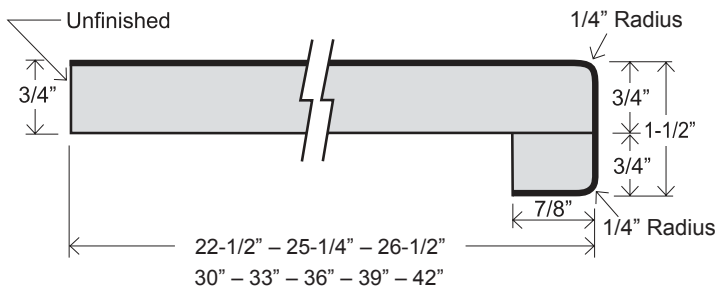

**KITCHEN & VANITY TOP**  
CNV 19  
CNV 22-1/2  
CNK 25-1/4

**BAR TOP**  
CNB 12  
CNB 15  
CNB 18  
CNB 26-1/2  
CNB 30  
CNB 33  
CNB 36  
CNB 39  
CNB 42

**FLAT DECK TOP**  
CNF 22-1/2  
CNF 25-1/4  
CNF 26-1/2  
CNF 30  
CNF 33  
CNF 36  
CNF 39  
CNF 42

**FEATURES**

- 1/4" radius front nose, 1-1/2" thick
- 1/4" cove radius for easy cleaning
- Featuring 1" x 1" cove molding
- 3/8" scribe for fitting out-of-square walls
- 7/8" front build-up
- Kitchen and vanity tops feature 3" backsplash
- All bars feature 1/4" radius both sides
- Flat deck tops have 1/4" radius front side, unfinished back side