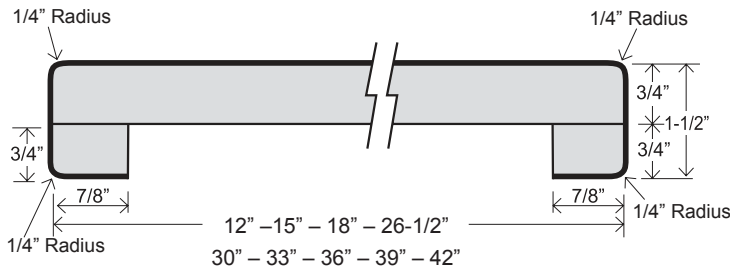

**KITCHEN & VANITY TOP**  
CNV 19  
CNV 22-1/2  
CNK 25-1/4

**BAR TOP**  
CNB 12  
CNB 15  
CNB 18  
CNB 26-1/2  
CNB 30  
CNB 33  
CNB 36  
CNB 39  
CNB 42

**FLAT DECK TOP**  
CNF 22-1/2  
CNF 25-1/4  
CNF 26-1/2  
CNF 30  
CNF 33  
CNF 36  
CNF 39  
CNF 42

**FEATURES**

- 1/4" radius front nose, 1-1/2" thick
- 1/4" cove radius for easy cleaning
- Featuring 1" x 1" cove molding
- 3/8" scribe for fitting out-of-square walls
- 7/8" front build-up
- Kitchen and vanity tops feature 3" backsplash
- All bars feature 1/4" radius both sides
- Flat deck tops have 1/4" radius front side, unfinished back side