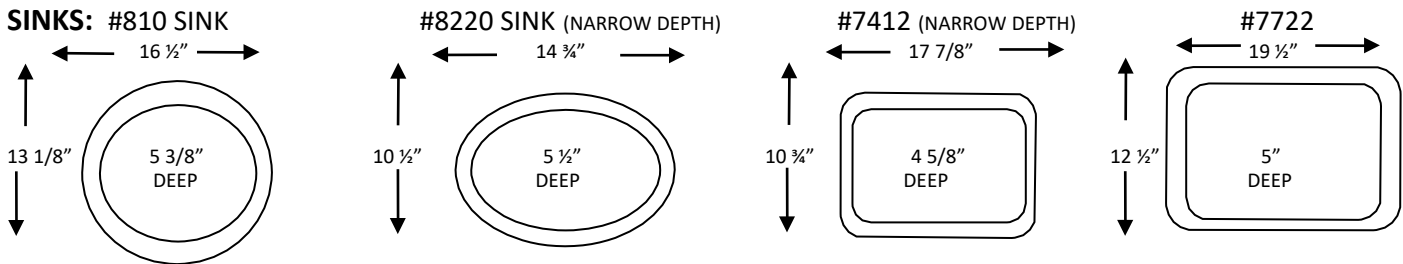

SINK COLORS: BISQUE, BONE, CAMEO, GLACIER

#7412 & #7422 BOWL COLORS, DO NOT MATCH "A" COLOR SERIES

EDGE DETAILS:**SINGLE BOWL VANITY W/ COVE BACKSPLASH:** 19 1/4" & 22 1/4" DEPTHS

*ONLY BOWLS #820 & #7412 BOWLS CAN BE USED FOR 19 1/4" DEPTHS – SEE OPTIONS FOR COST

LENGTH UP TO:	"A" COLOR	"B" COLOR	"C" COLOR	"D" COLOR
25"	782.00	898.00	1016.00	1076.00
31"	832.00	960.00	1094.00	1164.00
37"	900.00	1050.00	1200.00	1280.00
43"	968.00	1128.00	1282.00	1384.00
49"	1070.00	1262.00	1446.00	1568.00
61"	1140.00	1332.00	1516.00	1638.00
73"	1380.00	1668.00	1944.00	2126.00
97"	1656.00	2008.00	2346.00	2570.00

DOUBLE BOWL VANITY W/ COVE BACKSPLASH: 19 1/4" & 22 1/4" DEPTHS

61"	1528.00	1582.00	2220.00	1988.00
73"	1724.00	2012.00	2288.00	2472.00
97"	2012.00	2364.00	2702.00	2926.00

OPTIONS:

*CHANGE TO BOWL #7412 ADD \$150.00
 *CHANGE TO BOWL #7418 ADD \$170.00