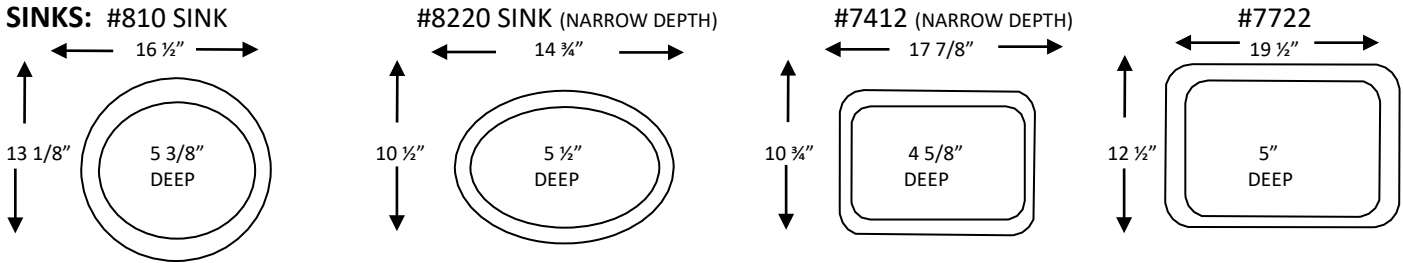

SINK COLORS: BISQUE, BONE, CAMEO, GLACIER

#7412 & #7422 BOWL COLORS, DO NOT MATCH "A" COLOR SERIES

EDGE DETAILS:

SINGLE BOWL VANITY W/ COVE BACKSPLASH: 19 1/4" & 22 1/4" DEPTHS

*ONLY BOWLS #820 & #7412 BOWLS CAN BE USED FOR 19 1/4" DEPTHS – SEE OPTIONS FOR COST

LENGTH UP TO:	"A" COLOR	"B" COLOR	"C" COLOR	"D" COLOR
25"	722.00	812.00	876.00	936.00
31"	774.00	848.00	922.00	990.00
37"	850.00	926.00	1006.00	1088.00
43"	928.00	1014.00	1106.00	1192.00
49"	1020.00	1130.00	1240.00	1344.00
61"	1084.00	1196.00	1306.00	1410.00
73"	1316.00	1482.00	1648.00	1802.00
97"	1582.00	1784.00	1988.00	2178.00