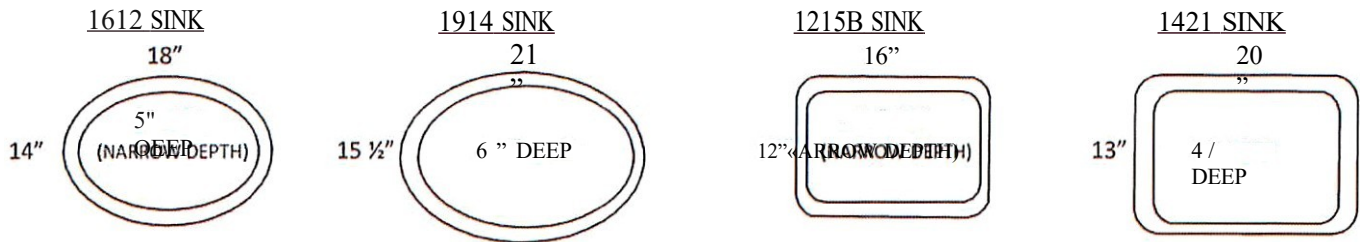

SINK COLORS: ARCTIC WHITE & IVORY WHITE

SINK STYLES:

SINGLE BOWL VANITY W/ COVE BACKSPLASH: 19" & 22" X" DEPTHS

LENGTH UP TO:	GROUP 1	GROUP 2	GROUP 3	GROUP 4
25"	648.00	698.00	772.00	812.00
31"	684.00	6734.00	810.00	848.00
37"	764.00	828.00	926.00	976.00
43"	866.00	952.00	1082.00	1148.00
49"	968.00	1068.00	1220.00	1296.00
61"	1034.00	1136.00	1286.00	1364.00
73"	1194.00	1316.00	1500.00	1594.00
97"	1534.00	1610.00	1842.00	1962.00