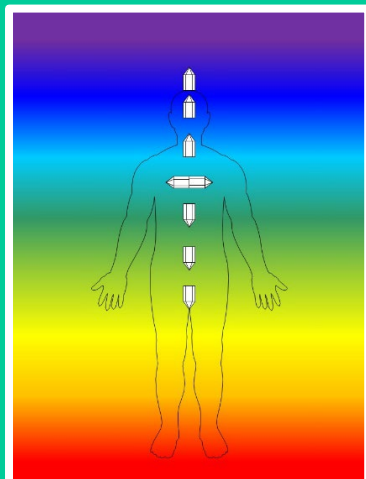

Crystals ~ Stones ~ Shells Himalayan Salts ~ Sacred Geometry Grids

- Chakra Layouts to Align & Balance the Body
  - Quartz Crystals
  - Gem, Semi-precious & Elemental Stones
  - Seashells
  - Himalayan Salts
- Creating a "Rainbow Body" of synergized Chakras, coalescing with soothing natural elements from the Earth & Sea
- Setting Sacred Geometry Grids (Tetrahedron, Cube, Circle, Merkaba) to compliment the layouts with an energy field of Earth Harmonies