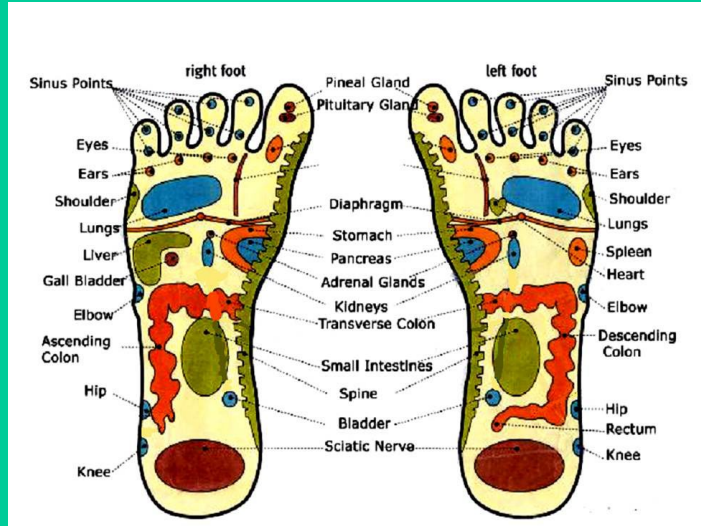

* Crystal Quartz works with all Chakras.

- Huna is a Hawaiian Shamanic System of Vibrational Energy Work – defined as "hidden/secret" . . . Rainbow Light is the visualization for the movement of energy ... Fully clothed during Huna sessions.
- Kahi & Kahi Loa ("Oneness & Great Oneness")
 - Energizing the body's 14 power centers
 - Flowing Touches of the skin to relieve stress
 - Mirroring the Vibrational energy flow of the 7 elements of Fire-Wind-Water-Stone-Plant-Animal-Human
- Lomi Ho'oponopono ("make right") & Kupono ("move straight to goal") Pastoral Life Coaching
 - Guiding Trauma Release & Reconciliation
 - Reviewing emotional patterns, past-life memories & current life perspectives of disharmony
 - Identifying the location in/on the body of the memory/trauma
 - Touching lightly on the area to focus intentions, remove memories/traumas & replace with Aloha
 - Encouraging "Conscious Crying" to release, clear & bless

Reflexology

- Pressing/Touching the Reflex points on the feet that correspond with body organs/systems to relieve stress & harmonize
- Draining the Lymph System for a natural cleansing
- Maintaining comfort levels with any medical contraindications