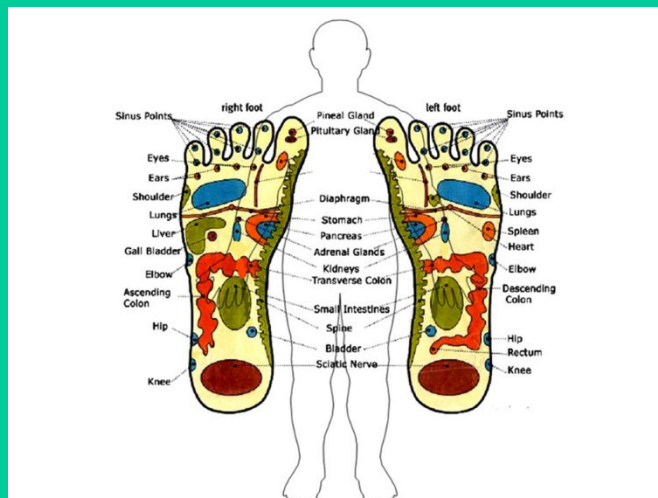

Qi Gong

(“cultivating Qi/chi” - life force energy ~ *chi/ki/prana*)

- Recharging & Restoring the balance of harmonious chi by moving/redirecting the chi in/around the body
- Rejuvenating the Chakras & areas of constant discomfort
- Healing Self with techniques to build/sustain your chi force
- Breathing with a Measured Rhythm ~ 5/10-seconds technique
- Qi Gong 36 Forms
- Hawaiian 7 Elements Breathing (fire-wind-water-stone-plant-animal-human)
- Kalana Hula 6 movements (river-waterfall-waves-tides-jumping whale-heavenly rain)
- Harnessing the Sun’s chi with Dolphin/Whale Breathing

Reflexology

- Pressing/Touching the Reflex points on the feet that correspond with body organs/systems to relieve stress & harmonize
- Draining the Lymph System for a natural cleansing
- Maintaining comfort levels with any medical contraindications