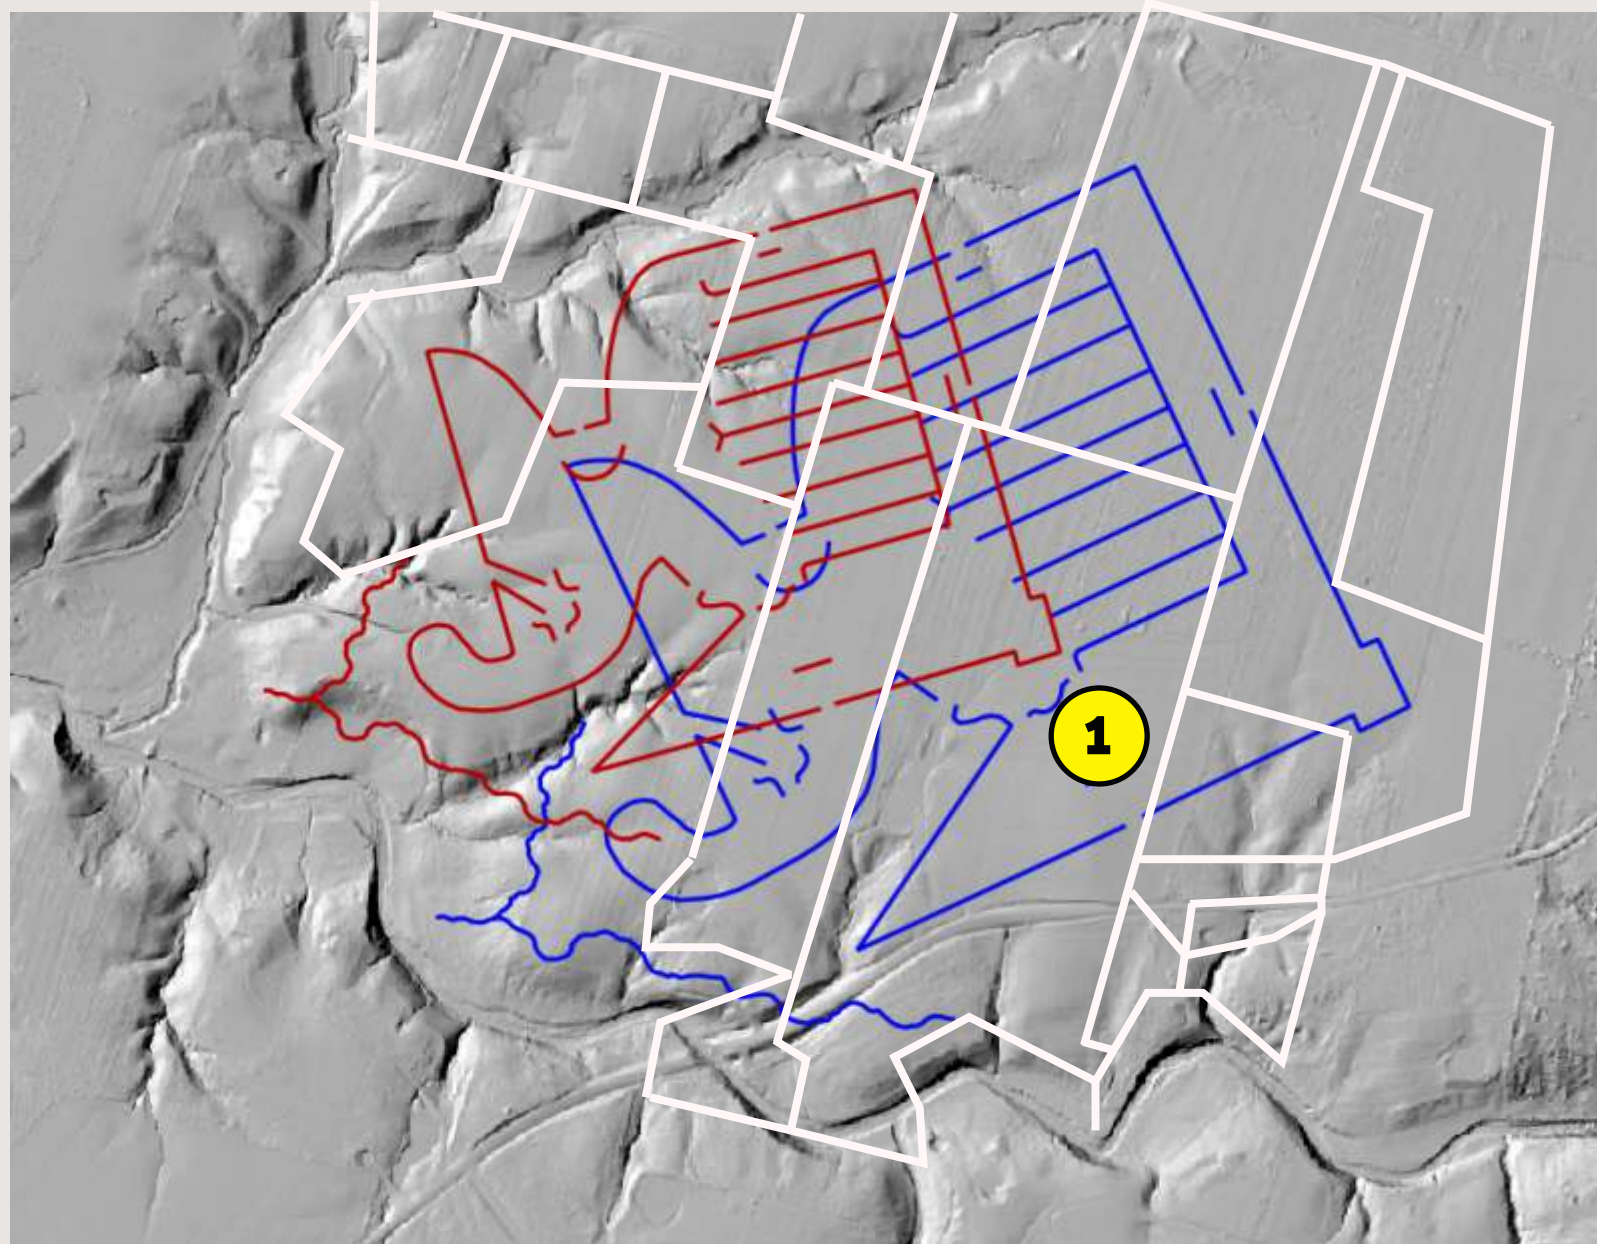

Possible Site for Menorah Earthworks Crane Run

The Virginia Military District was approximately 4.2 million acres of land in Ohio which was reserved by Virginia as payment in lieu of cash for its veterans of the American Revolutionary War. William Lytle's father was an officer in George Washinton' army. William Lytle made an important amount of money with the Virginia Military District. The possibility of Crane Run as the site for the Menorah Earthworks is increased because in 1803 Lytle owned Land Parcel M.S. 4247. It seems that his 1803 Map, which he showed to President Thomas Jefferson, was drawn from earthworks which were on his land. GPS Coordinates for site are 39.072232,-84.021498.

- John Lefgren, 11/29/18

Lot Boundaries and Title Holders

Crane Run Site - Menorah Earthworks - Blue Image 2,000 Ft Side
Heartland Research Group 12/01/18

Lot	Title Name	Title Address		Acres
1	Melanie S. Dopp Trustee	3749 Glancy Greenbush Road	Williamsburg OH 45176	35.07
2	Steve & Loretta Mezger Farms LLC	2947 State Route 286	Williamsburg OH 45176	29.452
3	Brassell James C. Jr, Et Al	4253 State Route 131	Fayetteville OH 45118	22.252
4	Bailey Ival L. & Marlene S.	3792 Glancy Greenbush Rd	Williamsburg OH 45176	40.06
5	Deel R. Trustee & Deel Marily J. Trustee	5 Pebblestone Court	Milford OH 45150	60.01
6	Lamar Joseph D. & Pamela S.	4456 Ireton Road	Williamsburg OH 45176	22.221
7	Dopp Melanie S. Trustee	3749 Glancy Greenbush Road	Williamsburg OH 45176	24.988
8	Kirk John R. Trustee	4317 Dela Palma Drive	Williamsburg OH 45176	25.28
9	MSM	PO Box 526	Williamsburg OH 45176	62.541
10	Snell Charles R & L	4466 Ireton Road	Williamsburg OH 45176	28.09

SCAN 1

SENSYS Magnetic Image from Crane Run Site 12/15/18
Menorah Earthworks Blue Image 2,000 Ft Side

No Sign of Any Man-Made Destruction in Soil

SCAN 2

SENSYS Magnetic Image from Crane Run Site 12/15/18
Menorah Earthworks Blue Image 2,000 Ft Side

Signs of Man-Made Destruction in Soil