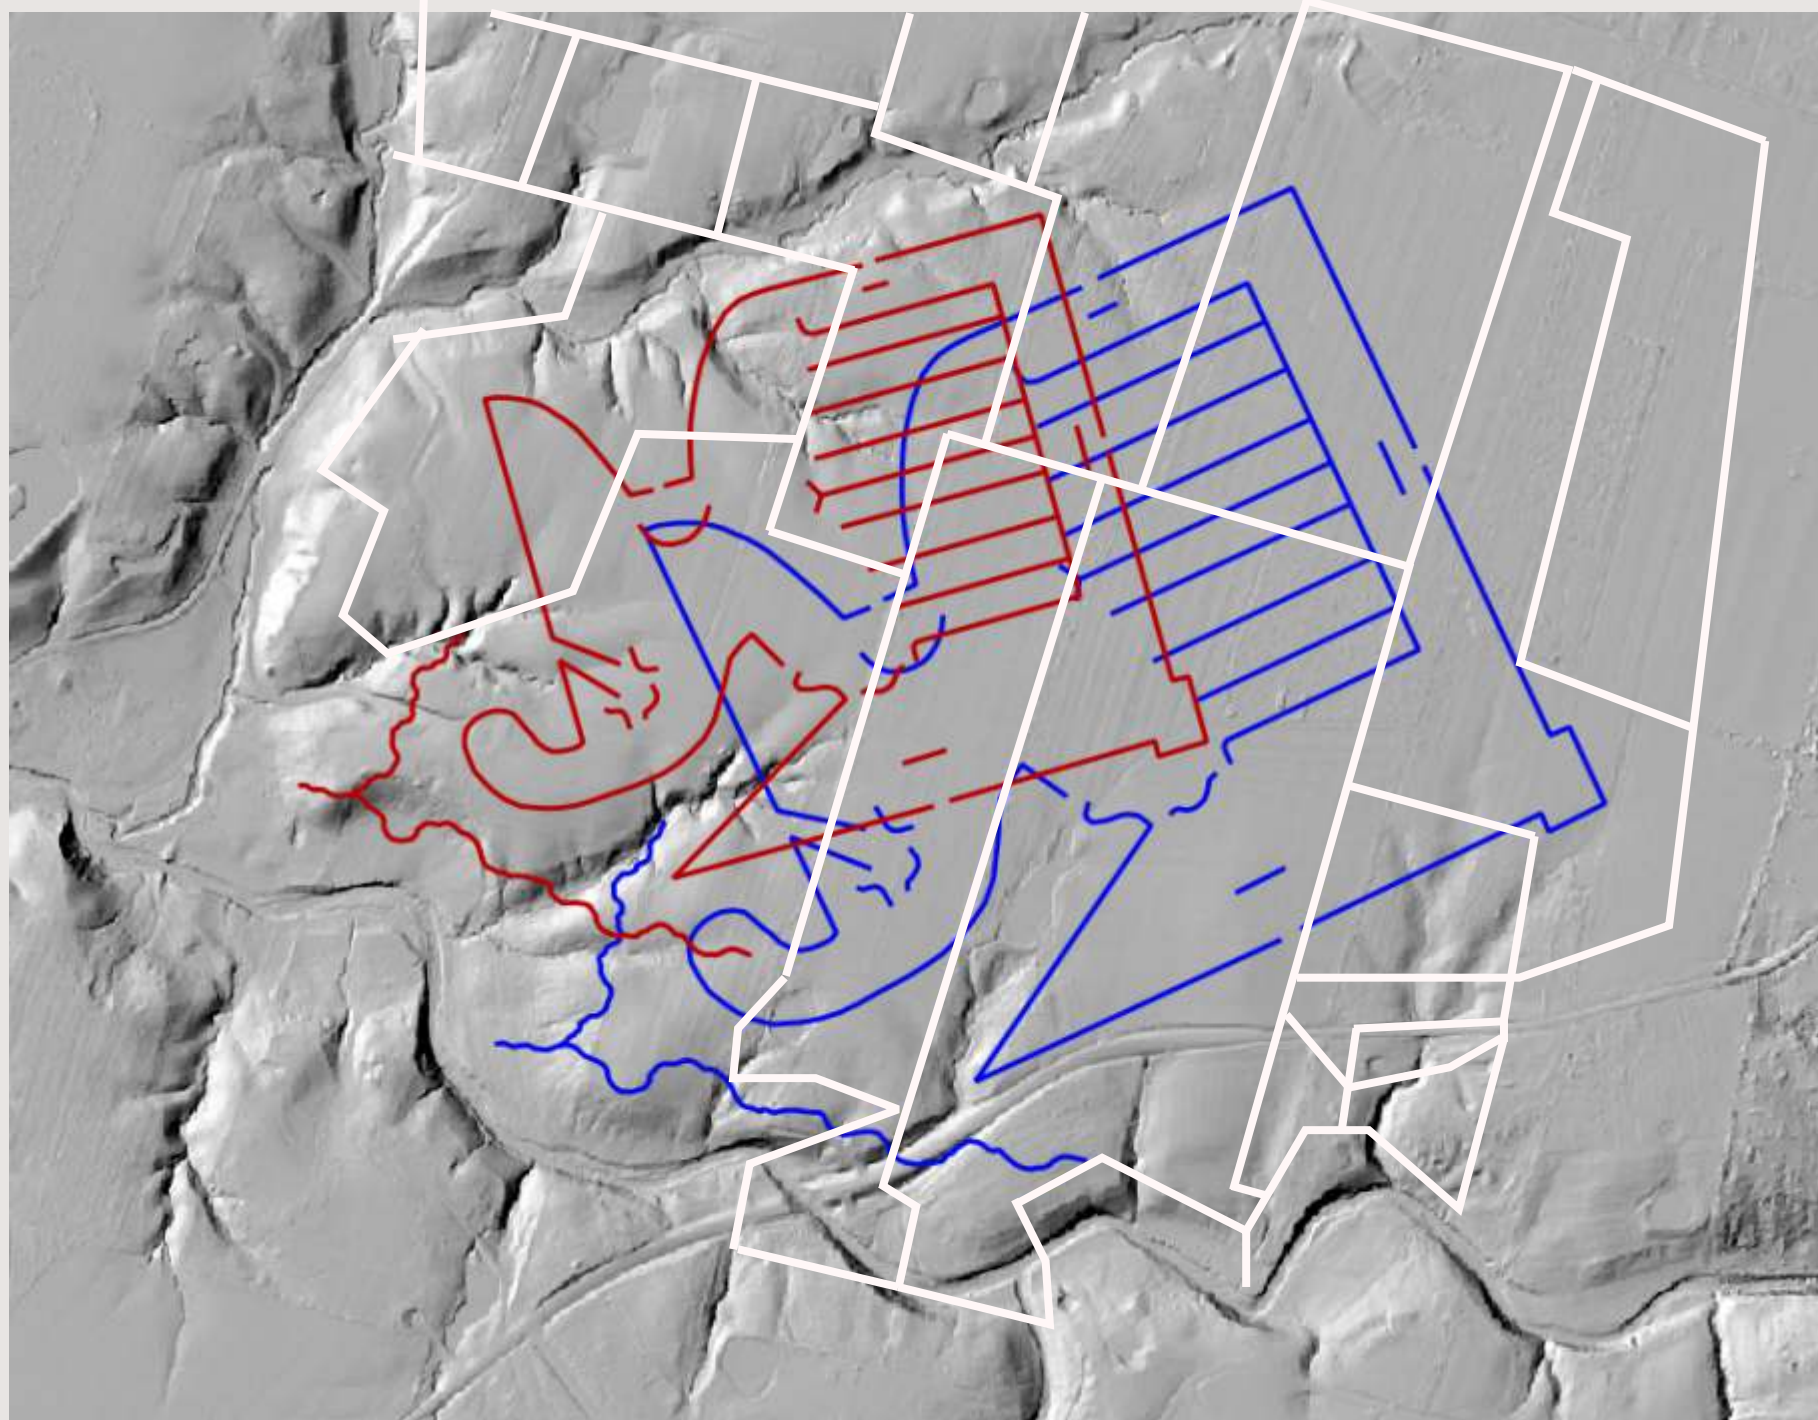

Possible Site for Menorah Earthworks Crane Run

The Virginia Military District was approximately 4.2 million acres of land in Ohio which was reserved by Virginia as payment in lieu of cash for its veterans of the American Revolutionary War. William Lytle's father was an officer in George Washinton' army. William Lytle made an important amount of money with the Virginia Military District. The possibility of Crane Run as the site for the Menorah Earthworks is increased because in 1803 Lytle owned Land Parcel M.S. 4247. It seems that his 1803 Map, which he showed to President Thomas Jefferson, was drawn from earthworks which were on his land. GPS Coordinates for site are 39.072232,-84.021498.

- John Lefgren, 11/29/18

Lot Boundaries and Title Holders

Crane Run Site - Menorah Earthworks - Blue Image 2,000 Ft Side
Heartland Research Group 12/01/18

Lot	Title Name	Title Address		Acres
1	Melanie S. Dopp Trustee	3749 Glancy Greenbush Road	Williamsburg OH 45176	35.07
2	Steve & Loretta Mezger Farms LLC	2947 State Route 286	Williamsburg OH 45176	29.452
3	Brassell James C. Jr, Et Al	4253 State Route 131	Fayetteville OH 45118	22.252
4	Bailey Ival L. & Marlene S.	3792 Glancy Greenbush Rd	Williamsburg OH 45176	40.06
5	Deel R. Trustee & Deel Marily J. Trustee	5 Pebblestone Court	Milford OH 45150	60.01
6	Lamar Joseph D. & Pamela S.	4456 Ireton Road	Williamsburg OH 45176	22.221
7	Dopp Melanie S. Trustee	3749 Glancy Greenbush Road	Williamsburg OH 45176	24.988
8	Kirk John R. Trustee	4317 Dela Palma Drive	Williamsburg OH 45176	25.28
9	MSM	PO Box 526	Williamsburg OH 45176	62.541
10	Snell Charles R & L	4466 Ireton Road	Williamsburg OH 45176	28.09

SCAN 1

SENSYS Magnetic Image from Crane Run Site 12/15/18
Menorah Earthworks Blue Image 2,000 Ft Side

No Sign of Any Man-Made Destruction in Soil

SCAN 2

SENSYS Magnetic Image from Crane Run Site 12/15/18
Menorah Earthworks Blue Image 2,000 Ft Side

Signs of Man-Made Destruction in Soil