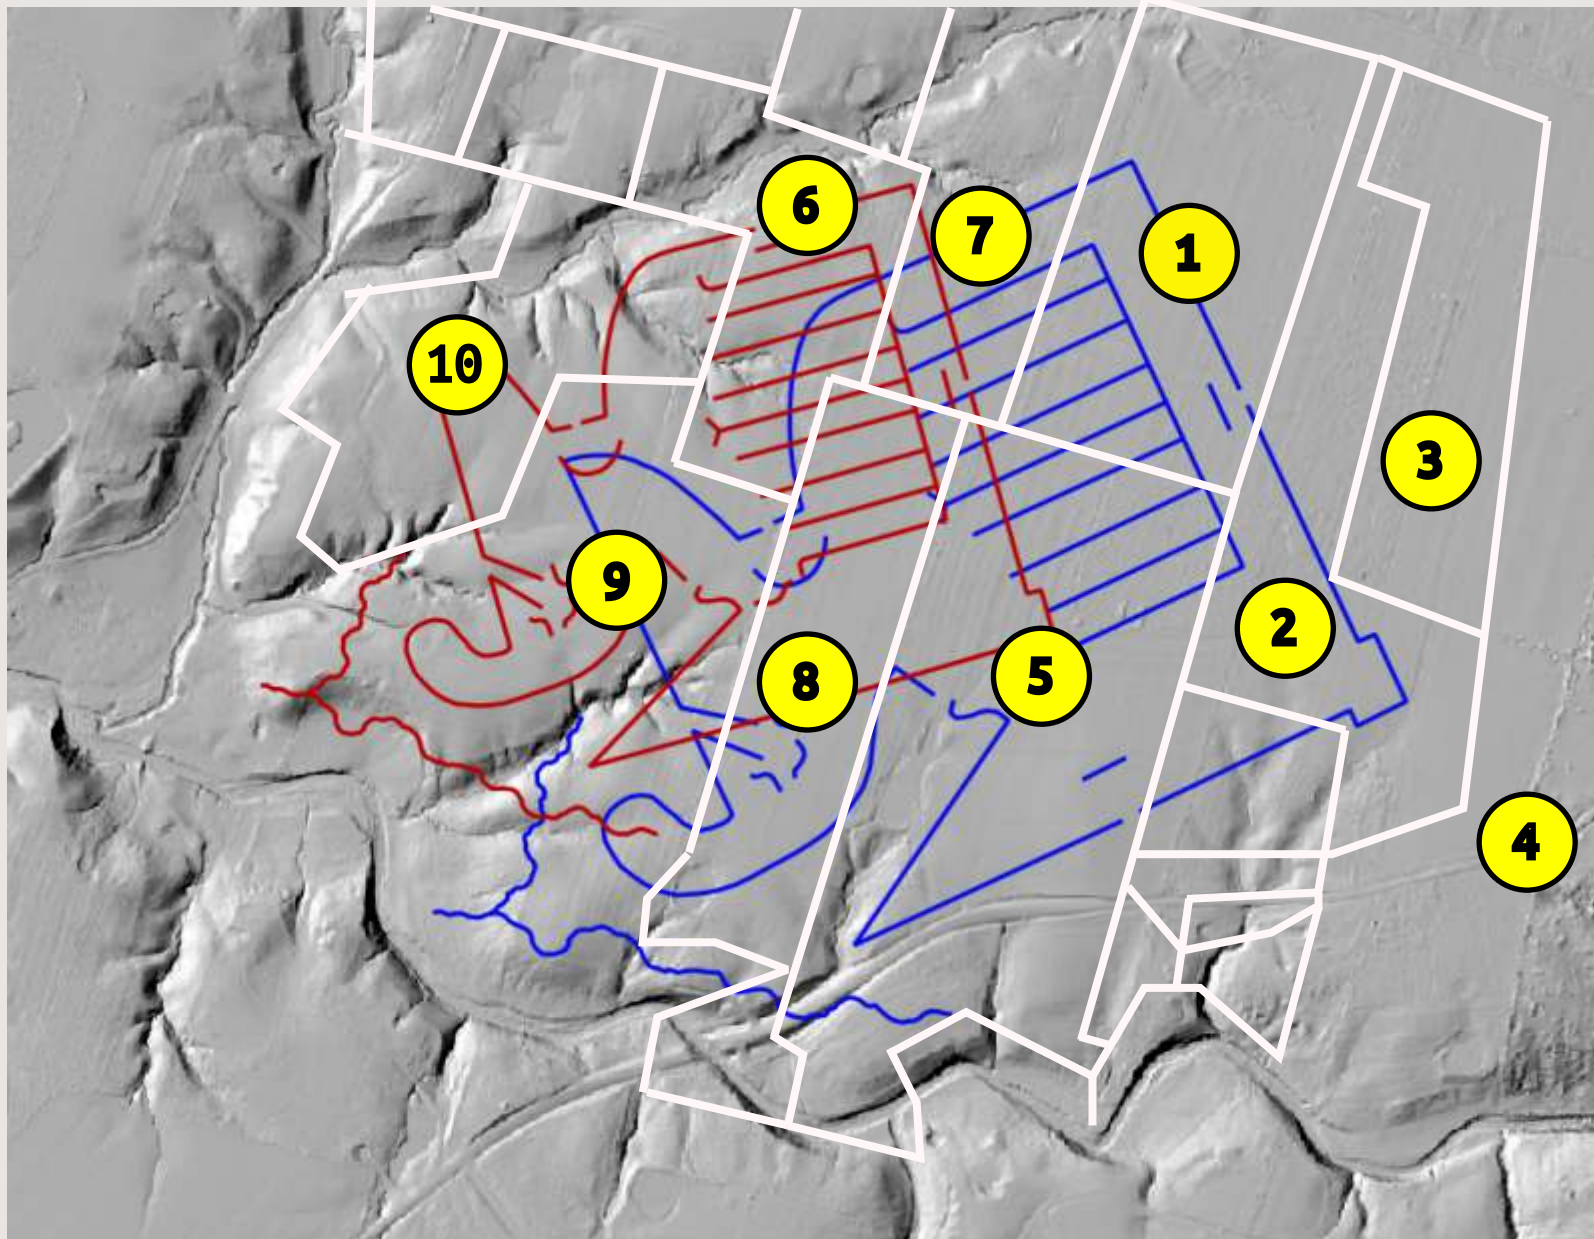

Possible Site for Menorah Earthworks Crane Run

The Virginia Military District was approximately 4.2 million acres of land in Ohio which was reserved by Virginia as payment in lieu of cash for its veterans of the American Revolutionary War. William Lytle's father was an officer in George Washinton' army. William Lytle made an important amount of money with the Virginia Military District. The possibility of Crane Run as the site for the Menorah Earthworks is increased because in 1803 Lytle owned Land Parcel M.S. 4247. It seems that his 1803 Map, which he showed to President Thomas Jefferson, was drawn from earthworks which were on his land. GPS Coordinates for site are 39.072232,-84.021498.

- John Lefgren, 11/29/18

Lot Boundaries and Title Holders

Crane Run Site - Menorah Earthworks - Blue Image 2,000 Ft Side
Heartland Research Group 12/01/18

Lot	Title Name	Title Address		Acres
1	Melanie S. Dopp Trustee	3749 Glancy Greenbush Road	Williamsburg OH 45176	35.07
2	Steve & Loretta Mezger Farms LLC	2947 State Route 286	Williamsburg OH 45176	29.452
3	Brassell James C. Jr, Et Al	4253 State Route 131	Fayetteville OH 45118	22.252
4	Bailey Ival L. & Marlene S.	3792 Glancy Greenbush Rd	Williamsburg OH 45176	40.06
5	Deel R. Trustee & Deel Marily J. Trustee	5 Pebblestone Court	Milford OH 45150	60.01
6	Lamar Joseph D. & Pamela S.	4456 Ireton Road	Williamsburg OH 45176	22.221
7	Dopp Melanie S. Trustee	3749 Glancy Greenbush Road	Williamsburg OH 45176	24.988
8	Kirk John R. Trustee	4317 Dela Palma Drive	Williamsburg OH 45176	25.28
9	MSM	PO Box 526	Williamsburg OH 45176	62.541
10	Snell Charles R & L	4466 Ireton Road	Williamsburg OH 45176	28.09

SCAN 1

SENSYS Magnetic Image from Crane Run Site 12/15/18
Menorah Earthworks Blue Image 2,000 Ft Side

No Sign of Any Man-Made Destruction in Soil

SCAN 2

SENSYS Magnetic Image from Crane Run Site 12/15/18
Menorah Earthworks Blue Image 2,000 Ft Side

Signs of Man-Made Destruction in Soil