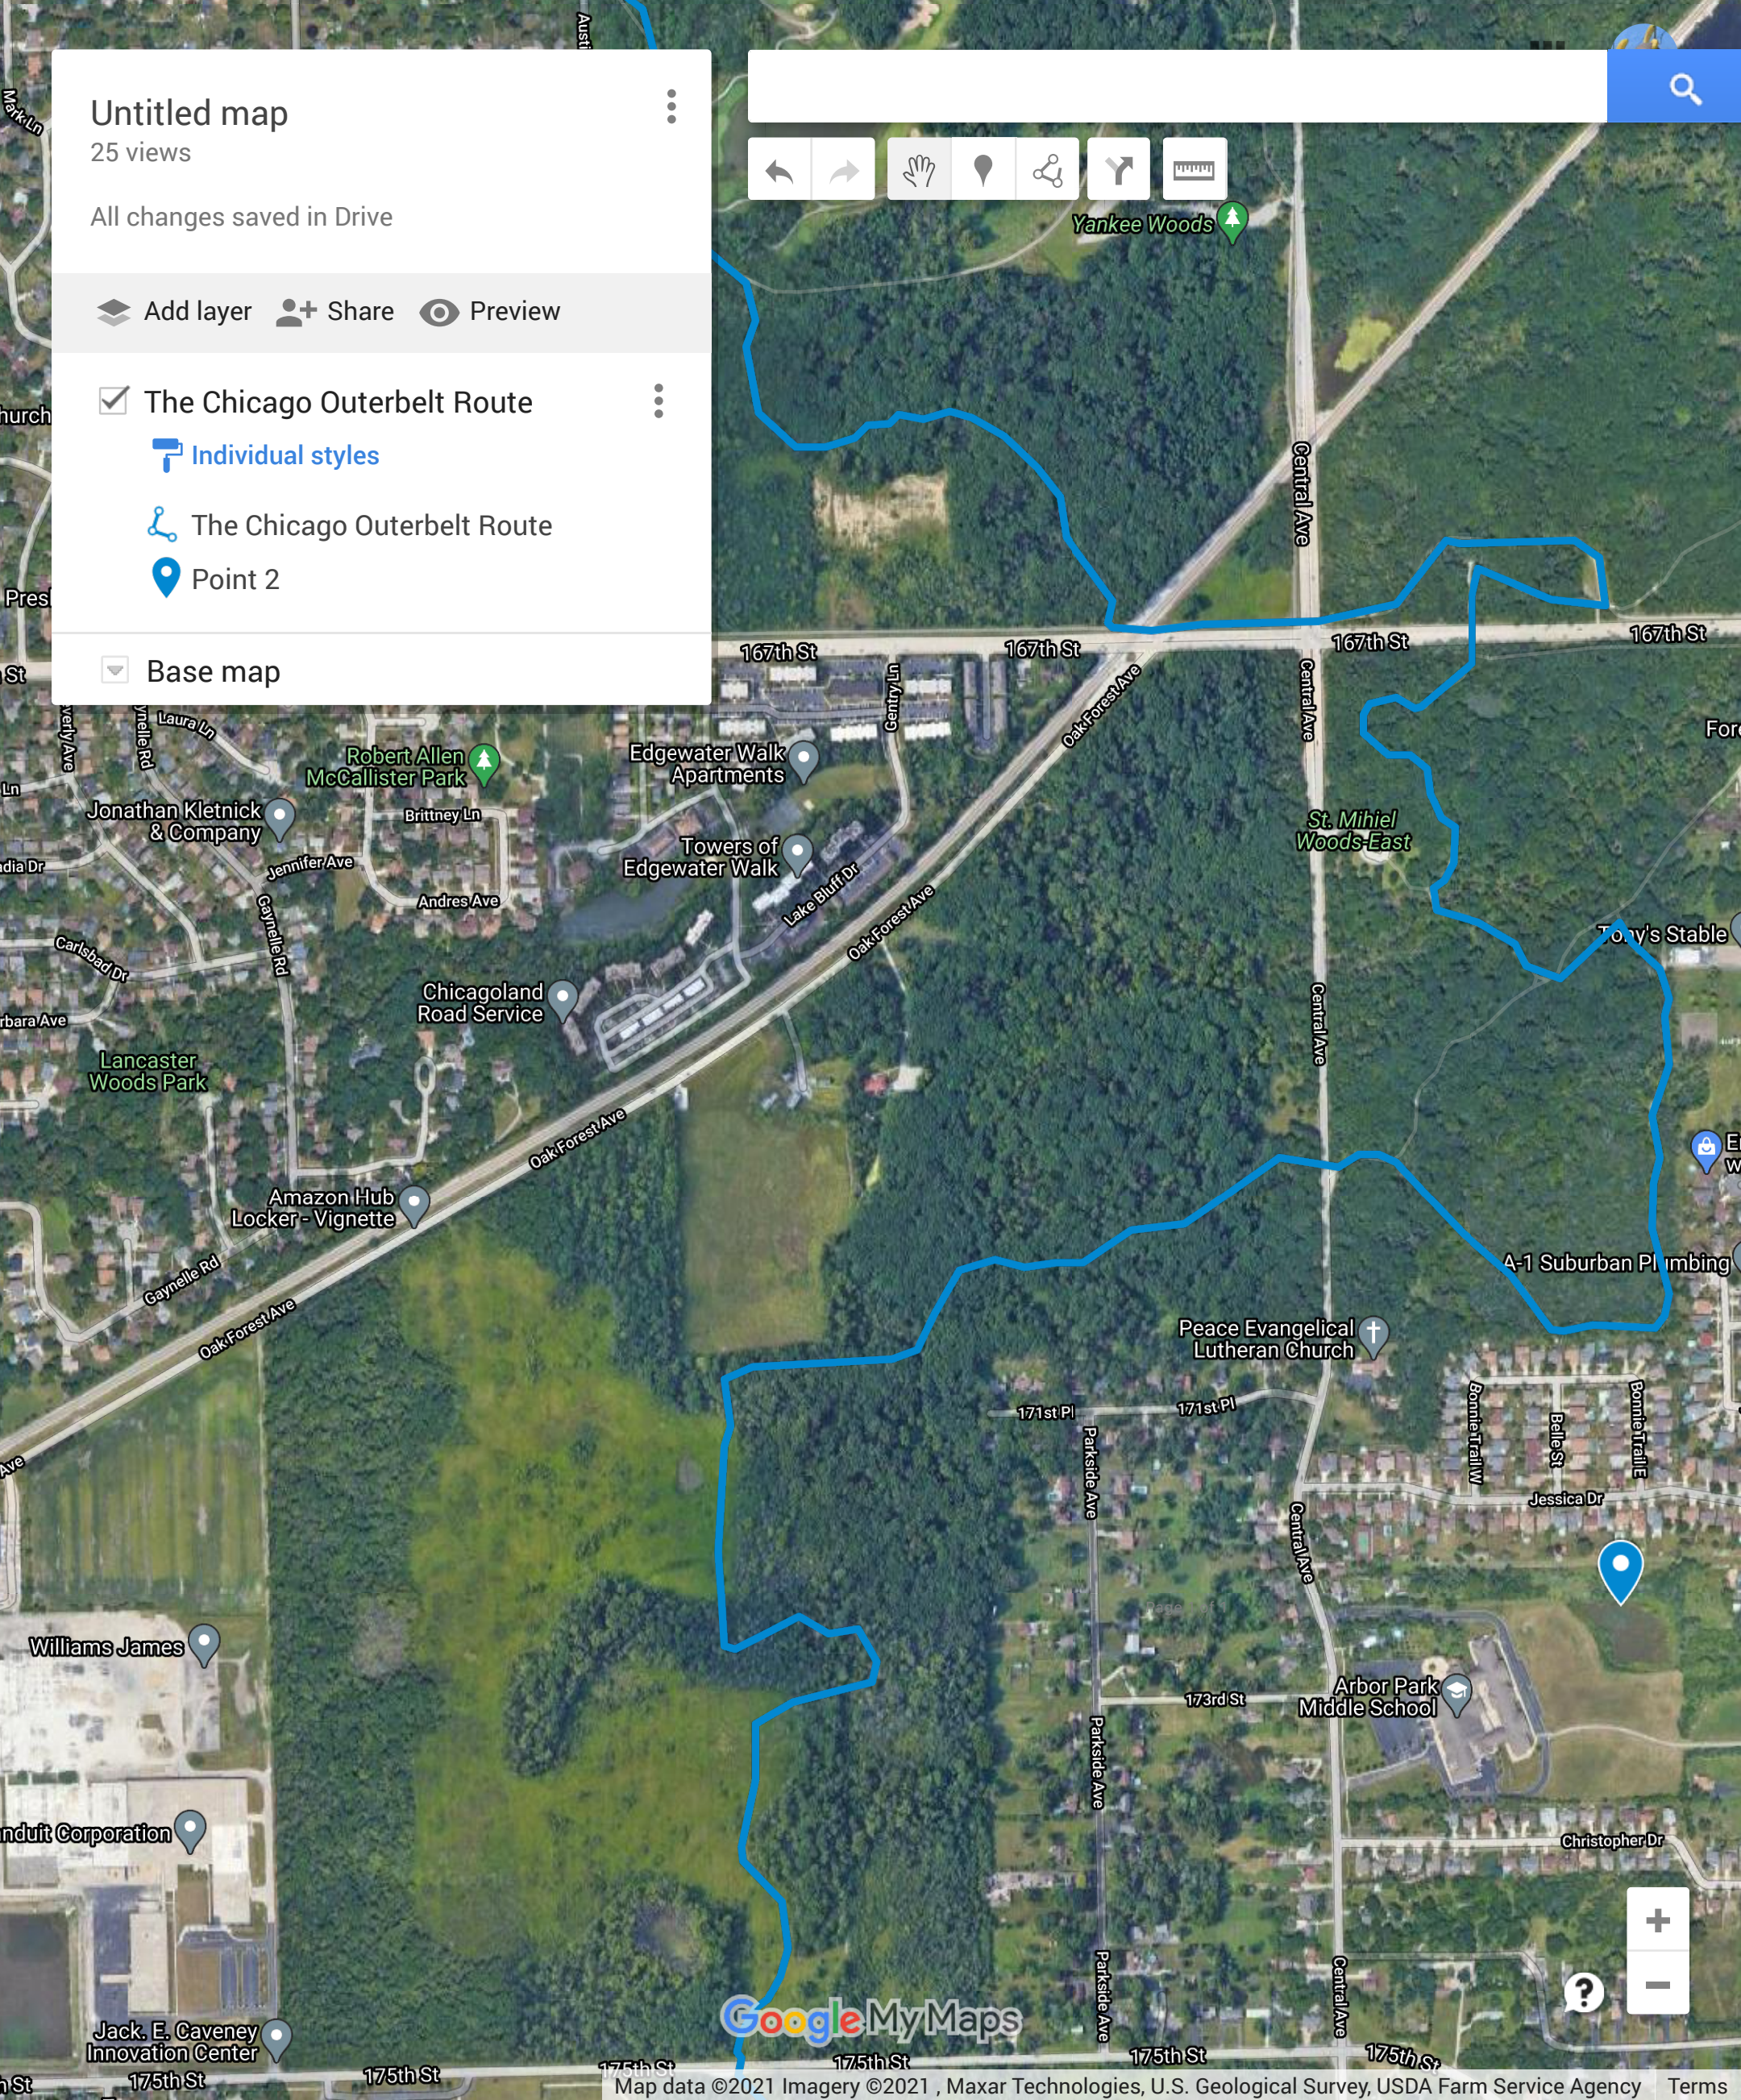

Untitled map

25 views

All changes saved in Drive

Add layer Share Preview

The Chicago Outerbelt Route

Individual styles

The Chicago Outerbelt Route

Point 2

Base map

Search bar

Google My Maps