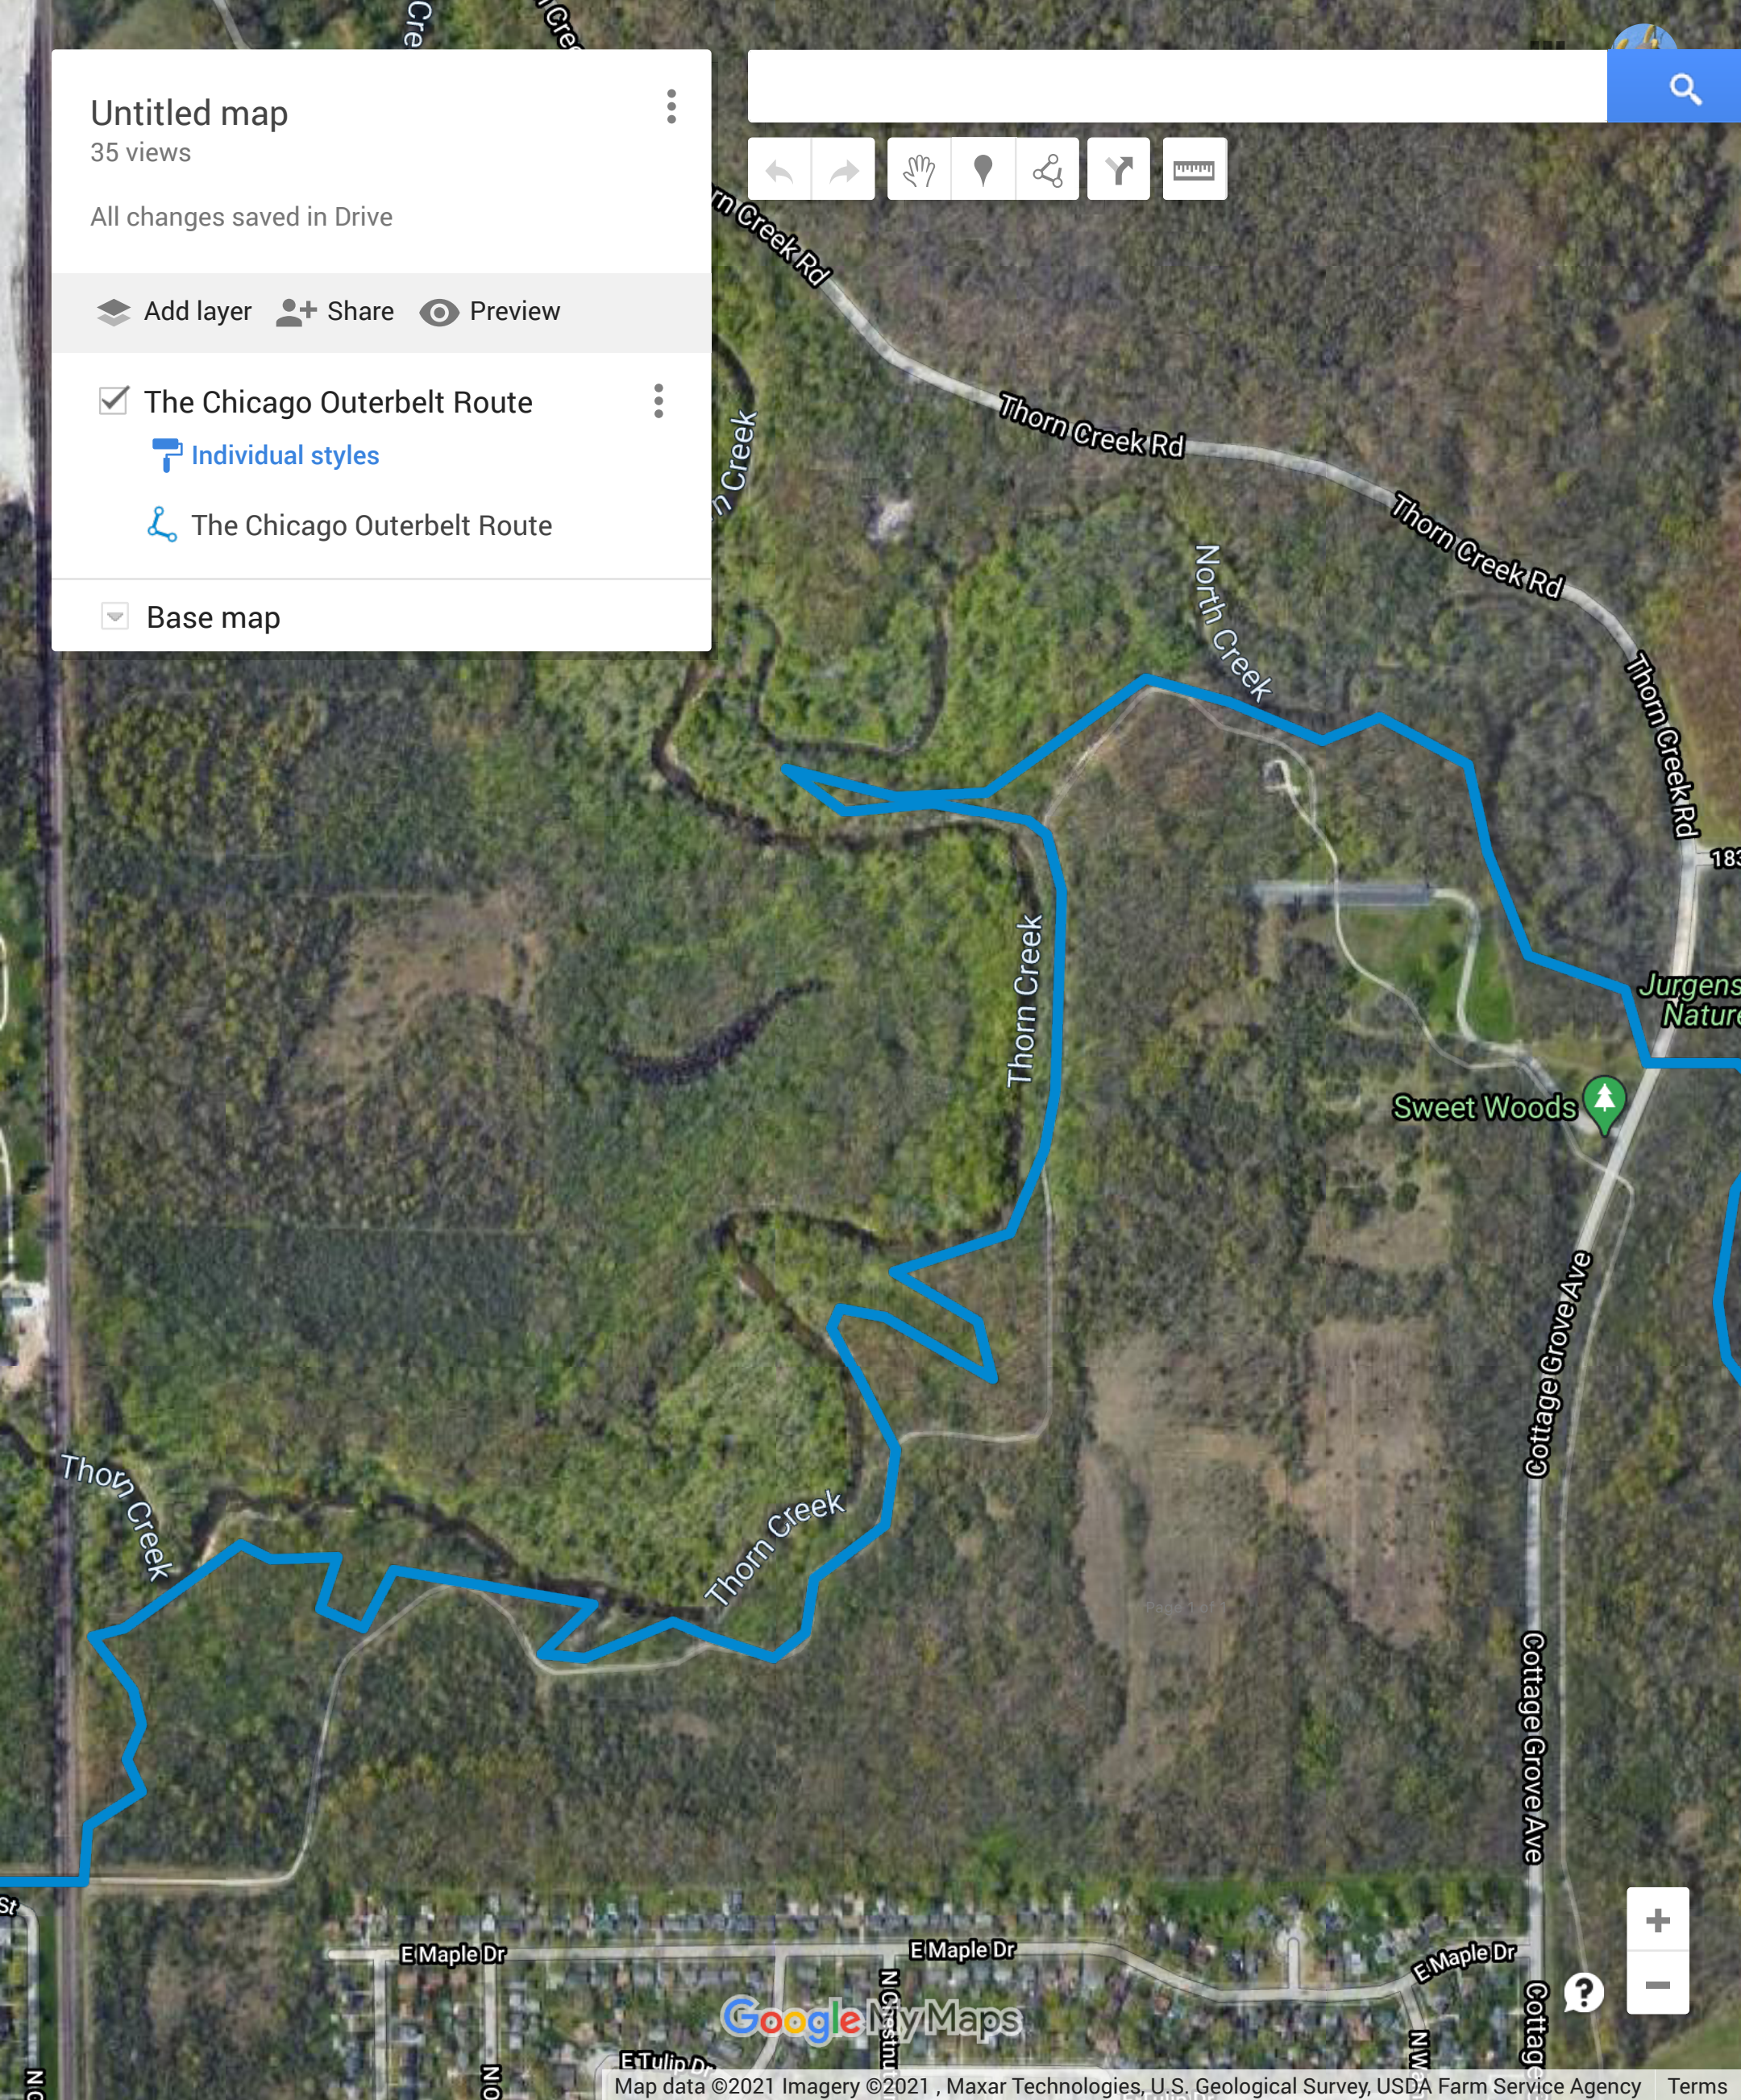

Untitled map

35 views

All changes saved in Drive

Add layer Share Preview

The Chicago Outerbelt Route

Individual styles

The Chicago Outerbelt Route

Base map

Search bar

Google My Maps