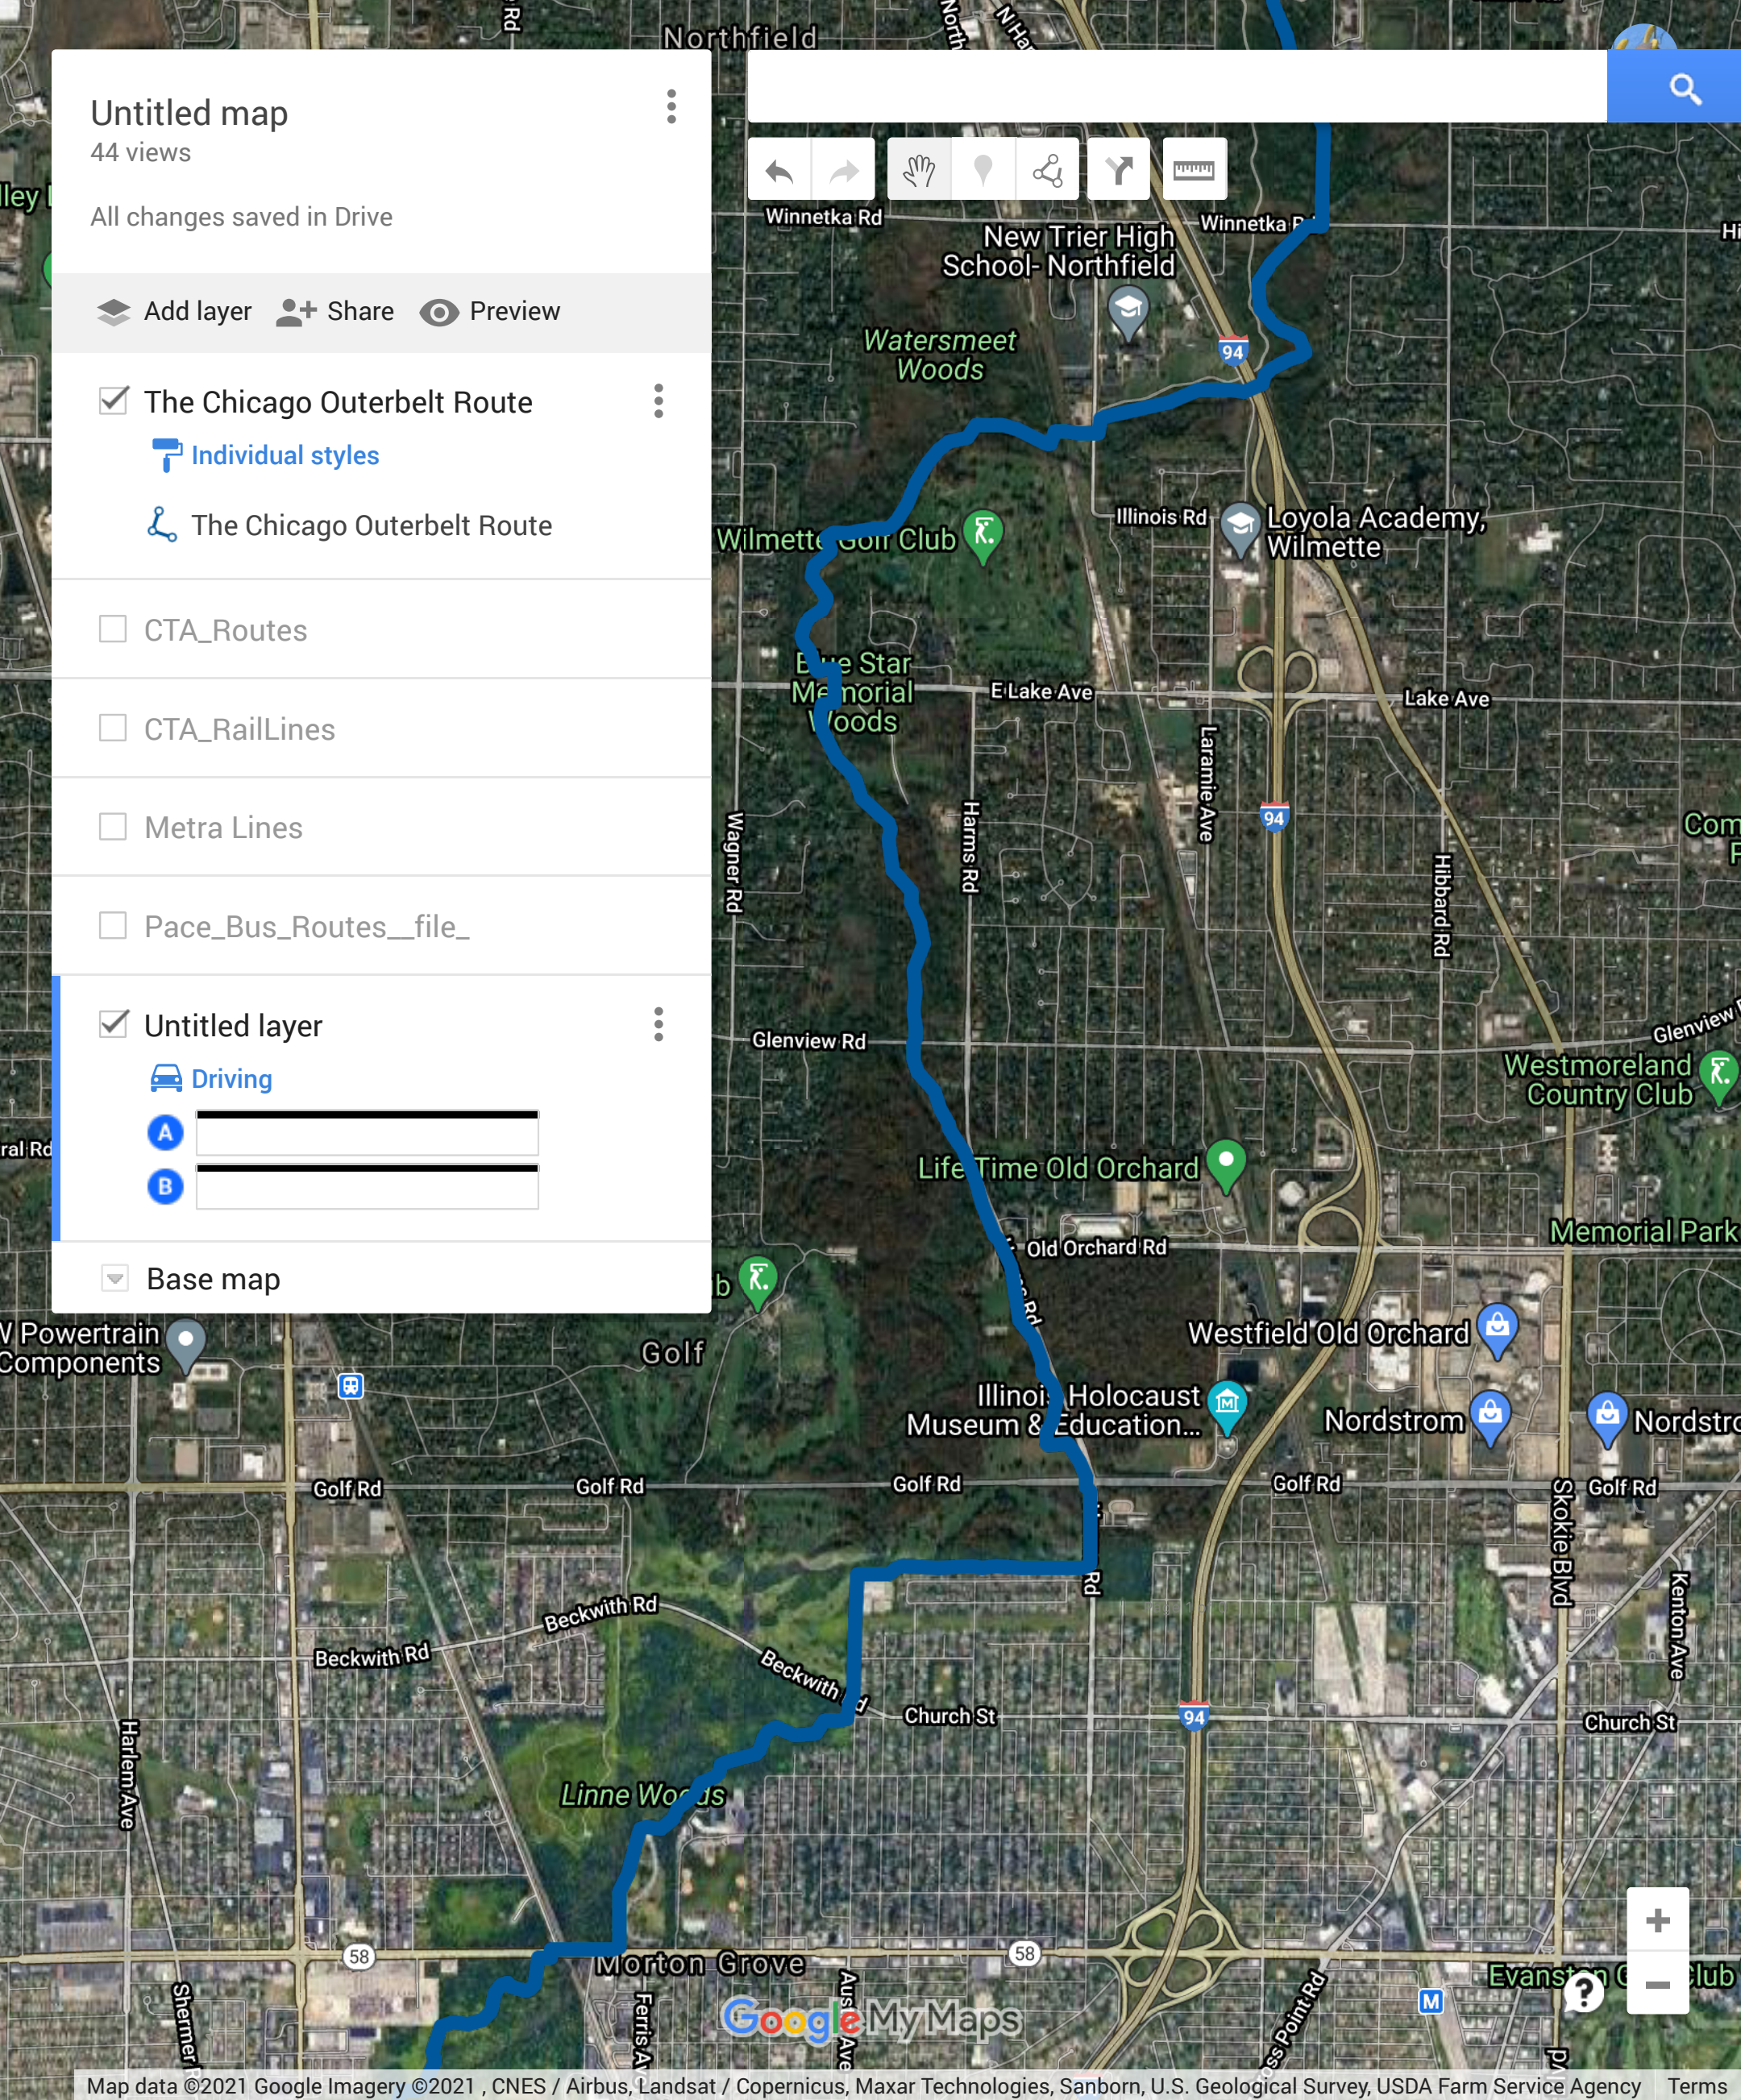

# Untitled map

44 views

All changes saved in Drive

Add layer Share Preview

The Chicago Outerbelt Route

Individual styles

The Chicago Outerbelt Route

CTA\_Routes

CTA\_RailLines

Metra Lines

Pace\_Bus\_Routes\_\_file\_

Untitled layer

Driving

A

B

Base map

Google MyMaps