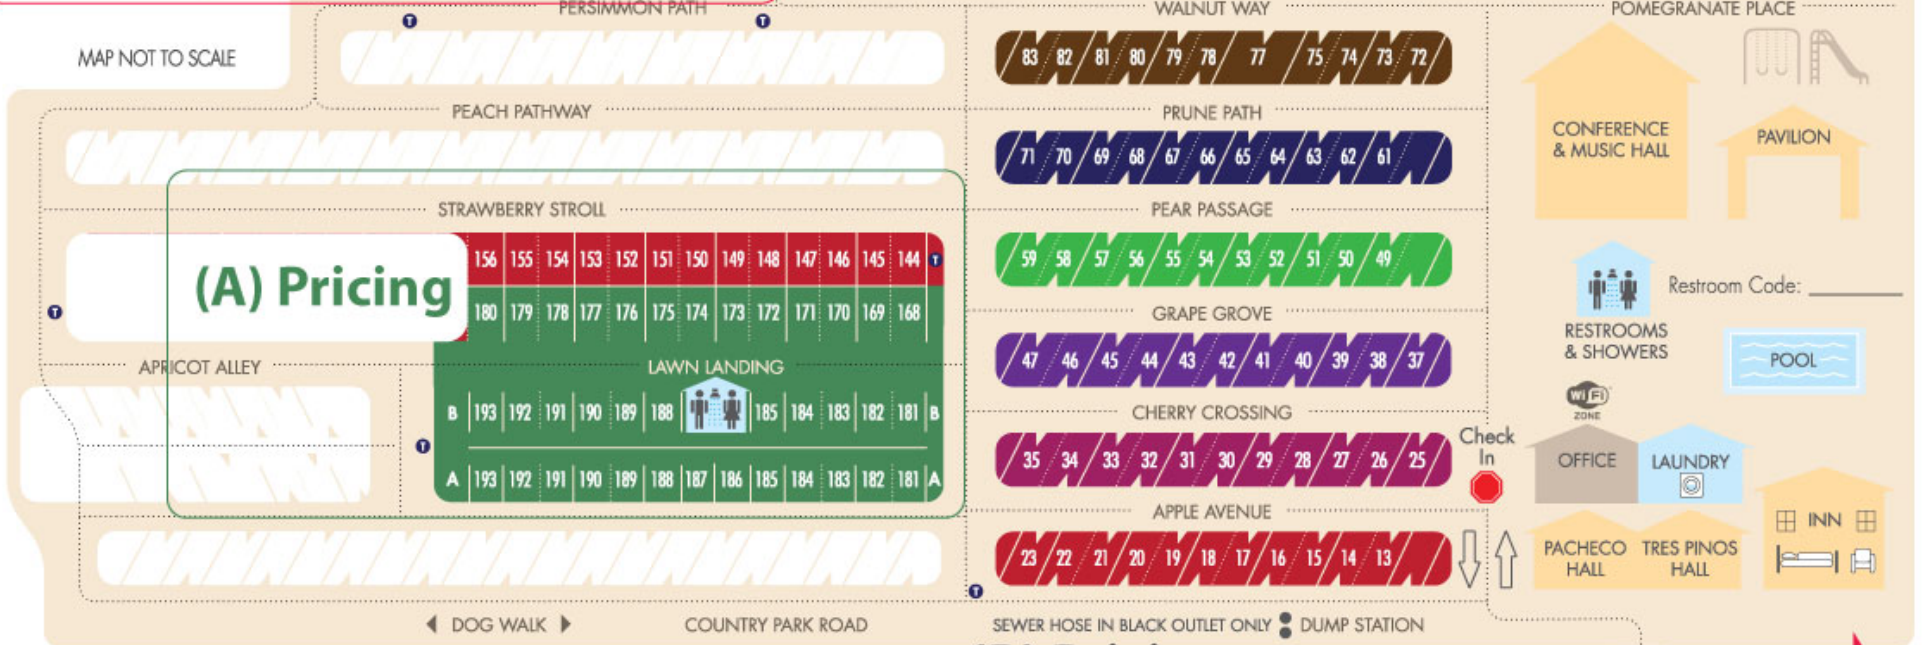

CASA de FRUTA®

Celebrating Over 100 Years

(D) Pricing

HILLVIEW

(C) Pricing

MEADOWS

Pacheco Creek

CREEKSIDE DRIVE

CR EK SIDE 18 | 17 | 16 | 15 | 14 | 13 | 12 | 11 | 10 | 9 | 8 | 7 | 6 | 5 | 4 | 3 | 2 | 1 |

(B) Pricing

92	91	90	89	88	87	86	85	84
----	----	----	----	----	----	----	----	----

(B) Pricing

T	A	B	C	D	E	F	G	H	I	J	K	L
---	---	---	---	---	---	---	---	---	---	---	---	---

(B) Pricing

THIS WAY

Enjoy delicious California fruit

Refresh at Casa de Inn

All aboard the Choo Choo

Taste Zanger family wines

Take a spin on the carousel

Go for a plunge