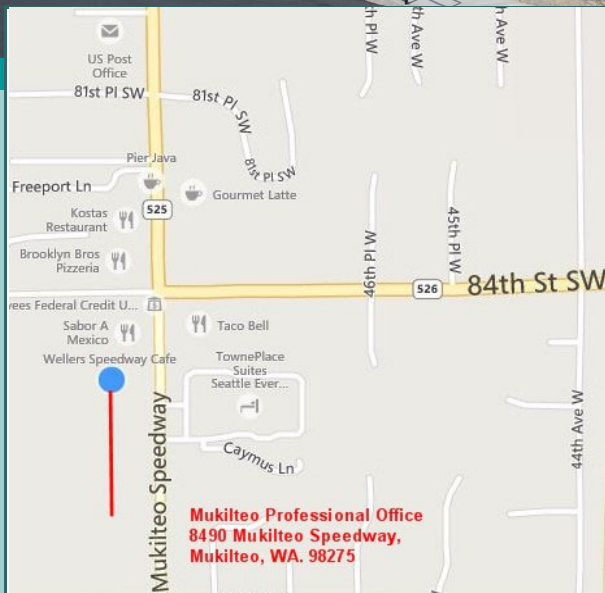

For More Information Contact (206-715-9000)

SCHUMACHER LEASING

OFFICE SPACE – RETAIL – CONDO - SELF STORAGE

Owner Direct Properties Jim@LeasingRealestate.com

(206) 715-9000

PO BOX 949. Mukilteo. WA. 98275

* The Information contained herein has been obtained from sources deemed reliable but is not guaranteed.