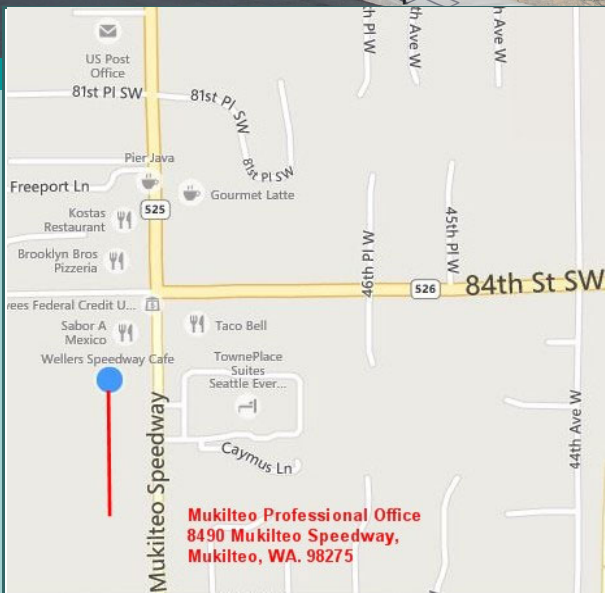

For More Information Contact (206-715-9000)

SCHUMACHER LEASING

OFFICE SPACE – RETAIL – CONDO - SELF STORAGE

Owner Direct Properties Jim@LeasingRealestate.com

(206) 715-9000

PO BOX 949. Mukilteo. WA. 98275

* The Information contained herein has been obtained from sources deemed reliable but is not guaranteed.