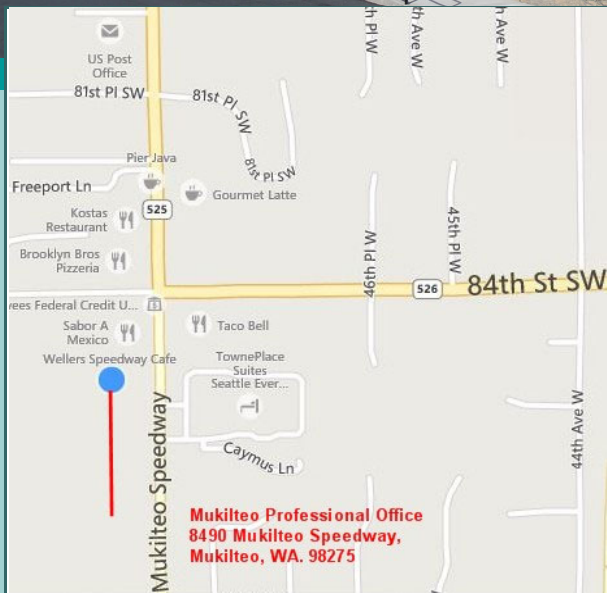

For More Information Contact (206-715-9000)

SCHUMACHER LEASING

OFFICE SPACE – RETAIL – CONDO - SELF STORAGE

Owner Direct Properties Jim@LeasingRealestate.com

(206) 715-9000

PO BOX 949. Mukilteo. WA. 98275

* The Information contained herein has been obtained from sources deemed reliable but is not guaranteed.