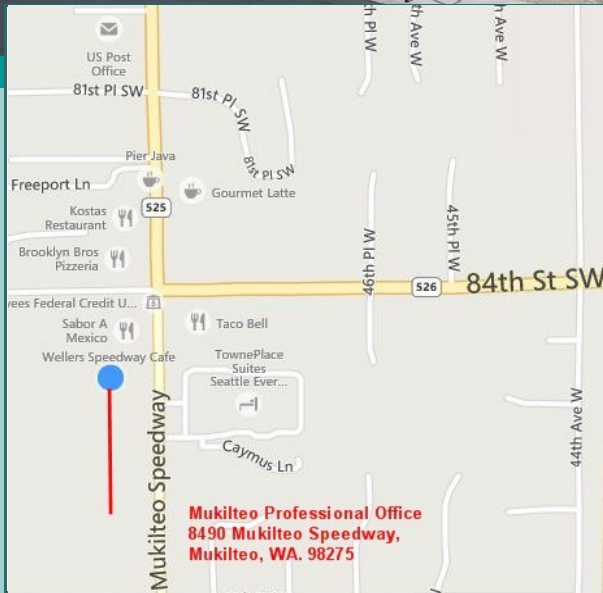

SCHUMACHER LEASING PRESENTS

Mukilteo

EXECUTIVE OFFICES

8490 Mukilteo Speedway, Mukilteo, WA. 98275