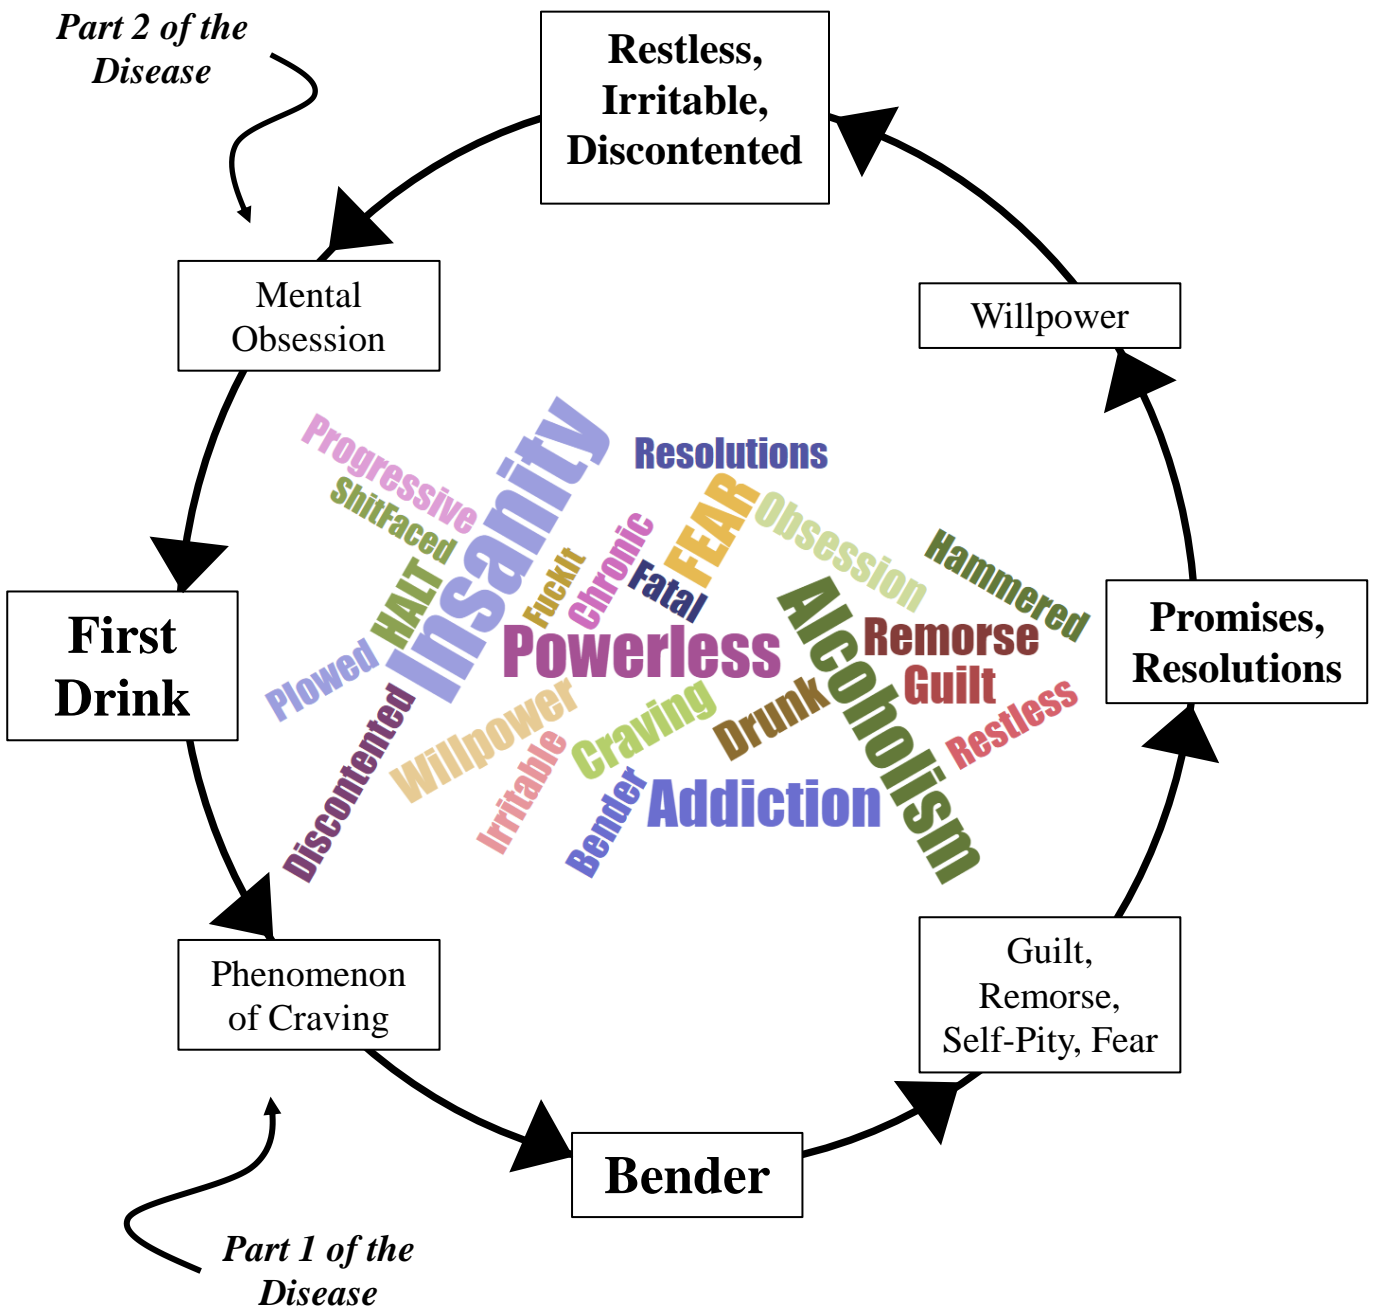

Sunrise Zoom Saturday Morning Beginner's Meeting

Week 4 Intro: Alcoholism – A Two-Fold Disease

The Circle of Alcoholic Insanity

Sunrise Zoom Saturday Morning Beginner's Meeting

Week 4: The Physical Aspect of the Disease  *AMA
1956*

Acetaldehyde

Diabetic Acid

*Level
Creates
Craving*

Acetone

*Level
Does Not
Create Craving*

Forms Simple Carbohydrate

Water

Sugar