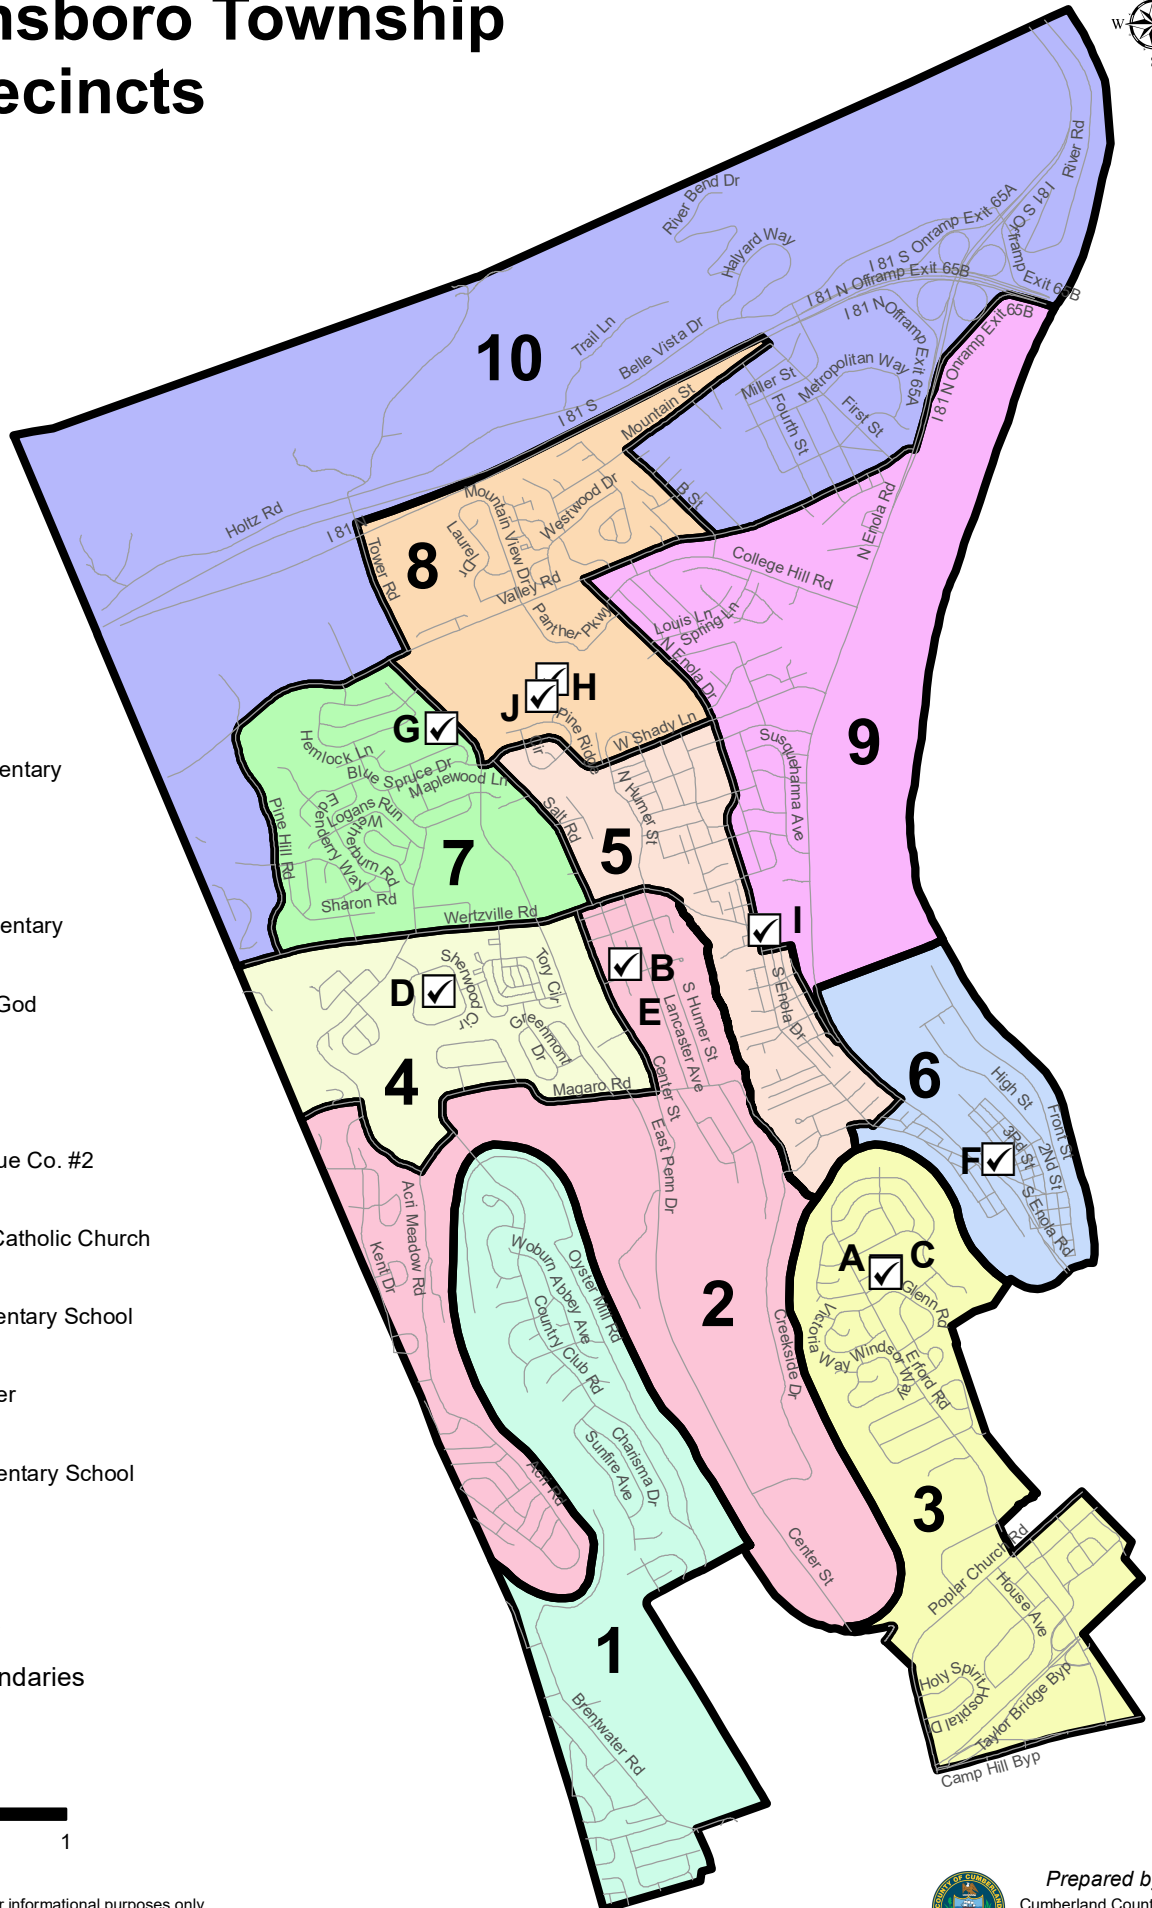

East Pennsboro Township Voting Precincts

- 1 (A): West Creek Hills Elementary
400 Erford Rd
- 2 (B): Enola Fire Co. #3
118 Chester Rd
- 3 (C): West Creek Hills Elementary
400 Erford Rd
- 4 (D): Enola First Church of God
9 Sherwood Dr
- 5 (E): Enola Fire Co. #3
118 Chester Rd
- 6 (F): Northeast Fire & Rescue Co. #2
1400 Third St
- 7 (G): Our Lady of Lourdes Catholic Church
225 Salt Rd
- 8 (H): East Pennsboro Elementary School
840 Panther Parkway
- 9 (I): East Penn Senior Center
98 S Enola Dr
- 10 (J): East Pennsboro Elementary School
840 Panther Parkway

Legend

- Polling Place
- Precinct Boundaries
- Roads

Disclaimer: Map and data are intended for informational purposes only. No guarantee is made as to the accuracy of the map and data and they should not be relied upon for any purpose other than general information.

Prepared by:
Cumberland County GIS
March 2022
Scale: 1:38,000