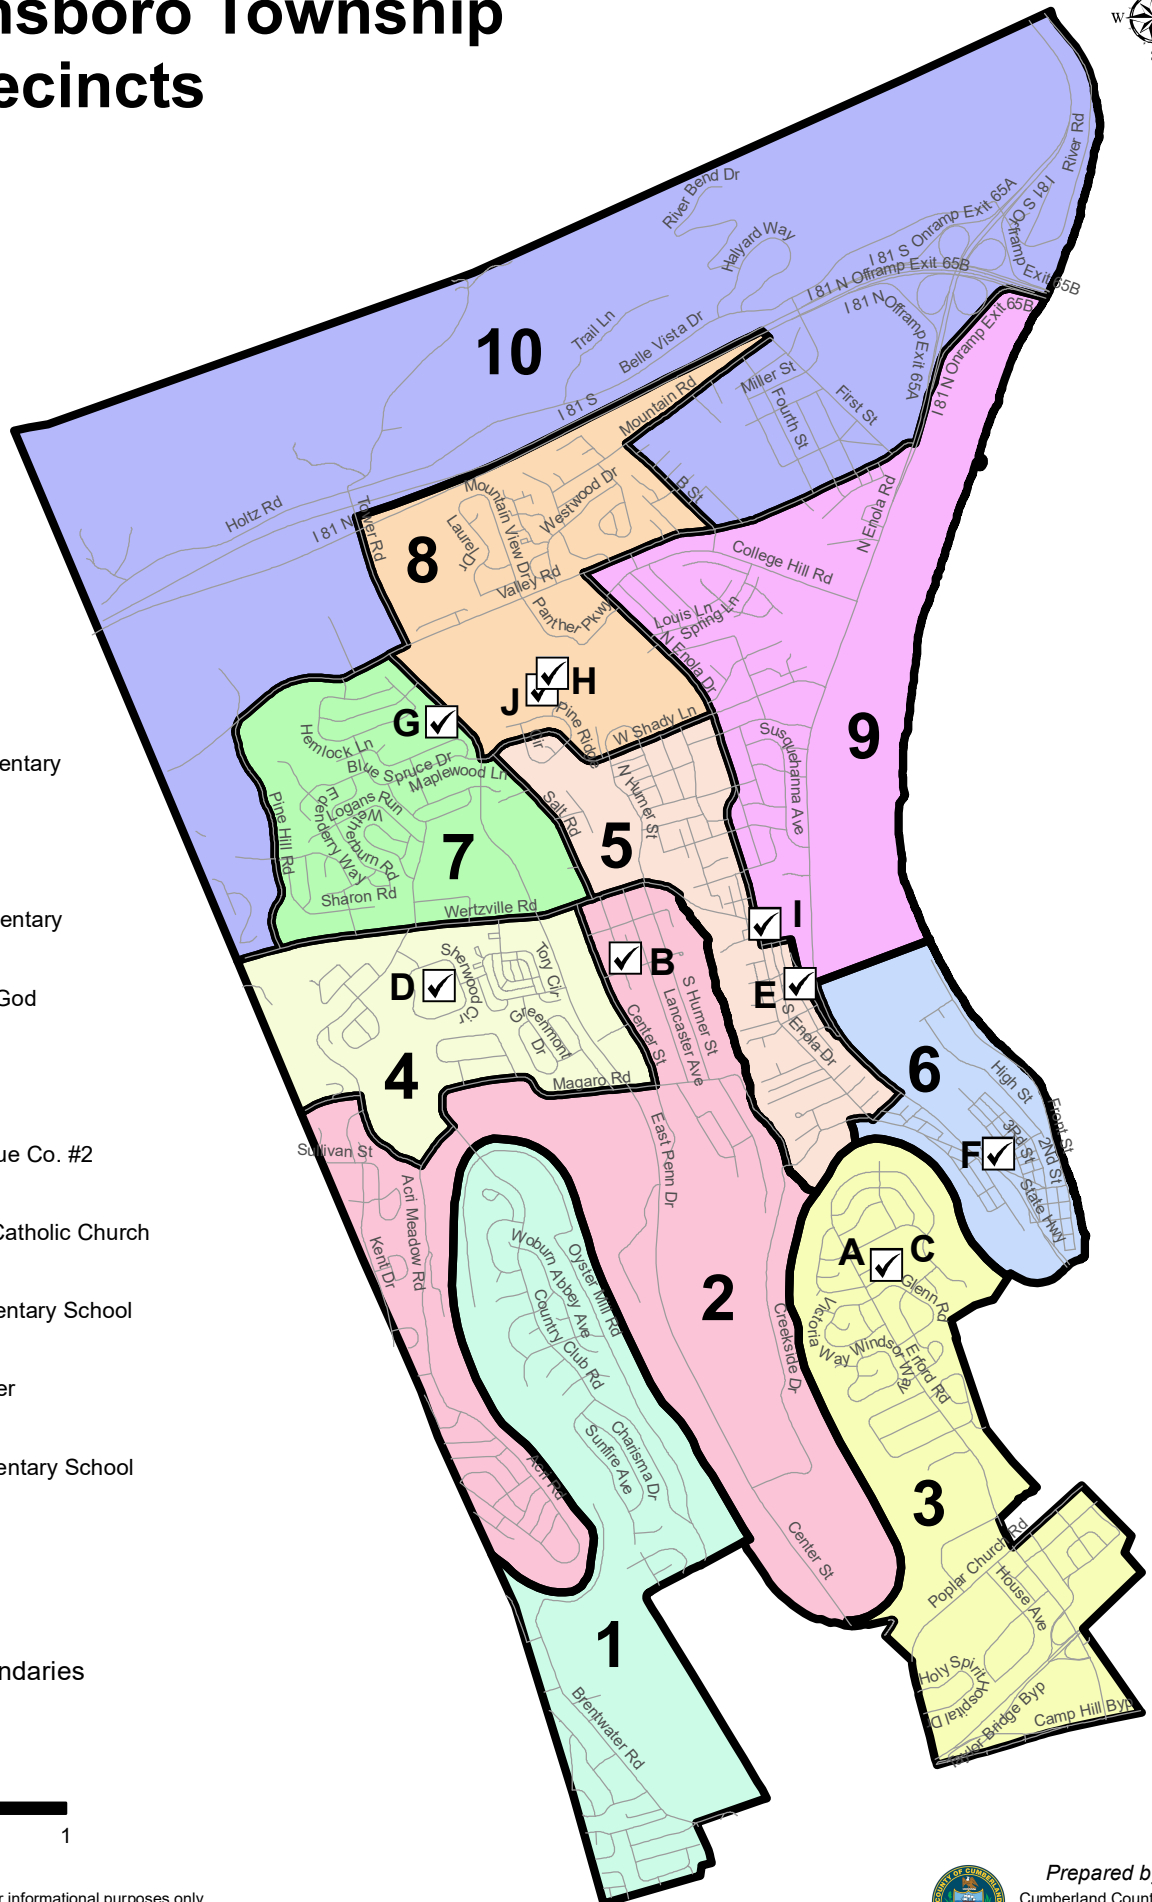

East Pennsboro Township Voting Precincts

- 1 (A): West Creek Hills Elementary
400 Erford Rd
- 2 (B): Enola Fire Co. #3
118 Chester Rd
- 3 (C): West Creek Hills Elementary
400 Erford Rd
- 4 (D): Enola First Church of God
9 Sherwood Dr
- 5 (E): Enola Fire Co. #2
17 E. Manor Ave
- 6 (F): Northeast Fire & Rescue Co. #2
1400 Third St
- 7 (G): Our Lady of Lourdes Catholic Church
225 Salt Rd
- 8 (H): East Pennsboro Elementary School
840 Panther Parkway
- 9 (I): East Penn Senior Center
98 S Enola Dr
- 10 (J): East Pennsboro Elementary School
840 Panther Parkway

Legend

- Polling Place
- Precinct Boundaries
- Roads

Disclaimer: Map and data are intended for informational purposes only. No guarantee is made as to the accuracy of the map and data and they should not be relied upon for any purpose other than general information.

Prepared by:
Cumberland County GIS
September 2020
Scale: 1:38,000