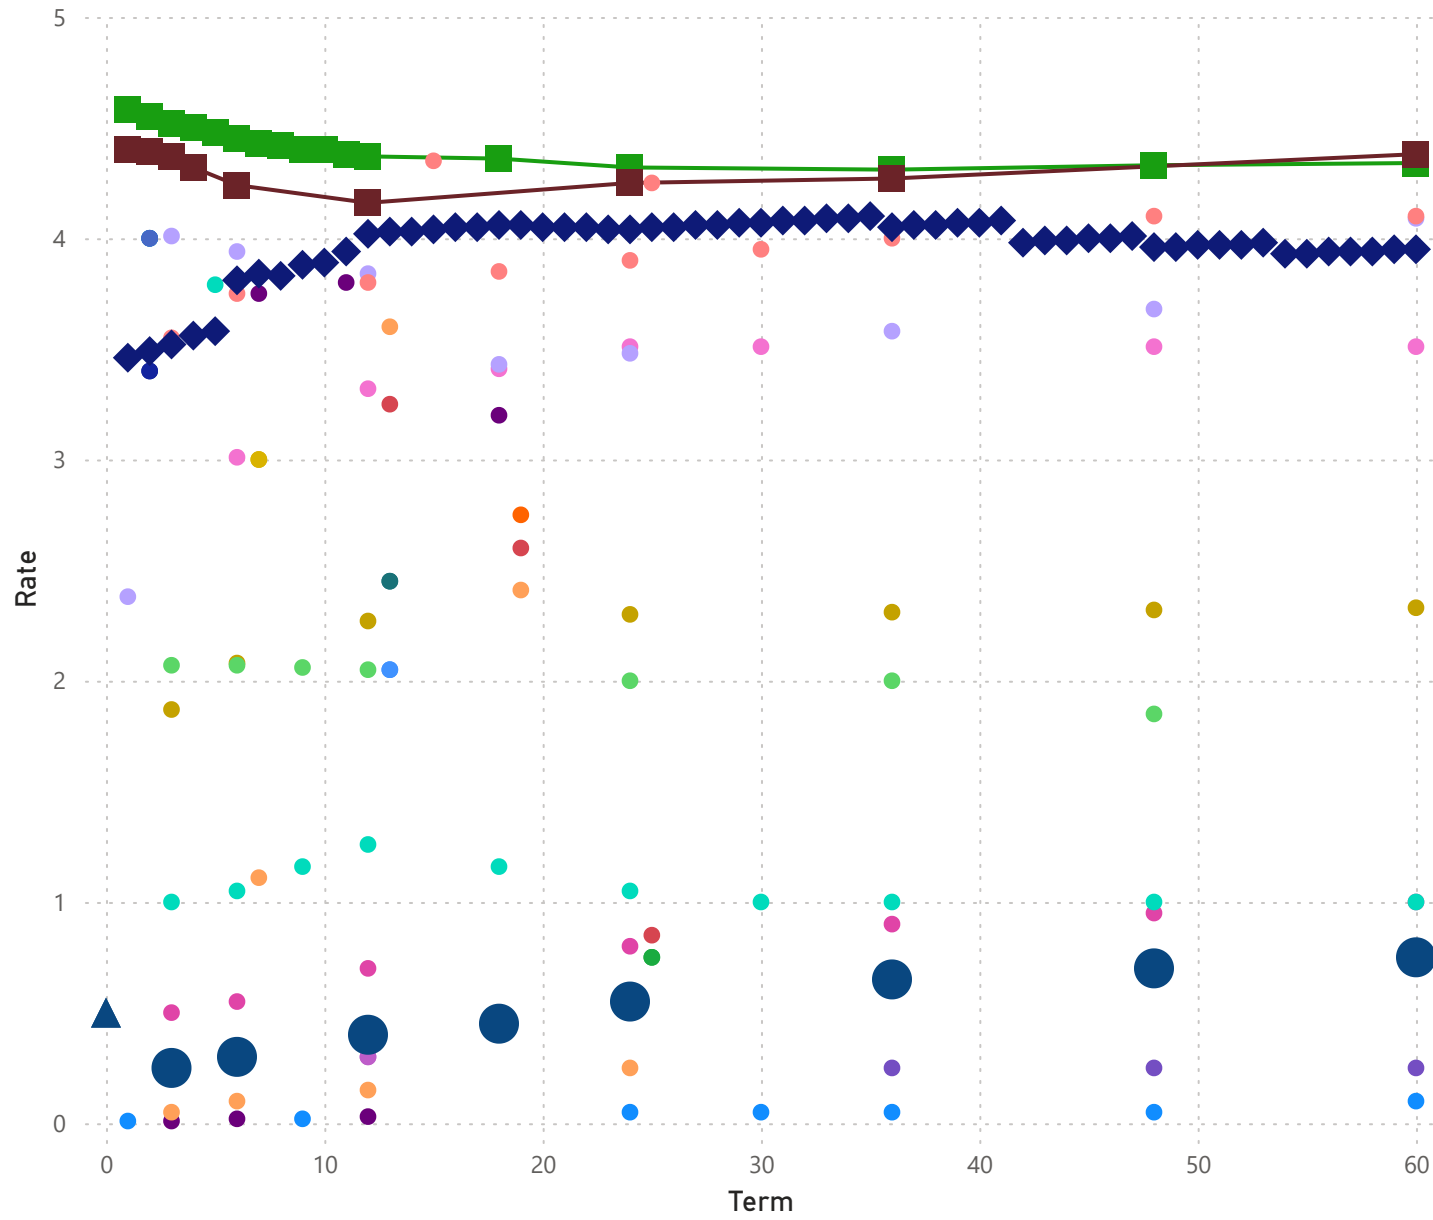

As of December 31, 2024

Term min and max

Chaos Report

Term min and max

0 60

As of December 31, 2024

Chaos Report

As of December 31, 2024

Chaos Report

As of December 31, 2024

Term min and max

Chaos Report

As of December 31, 2024

Term min and max

Chaos Report

As of December 31, 2024