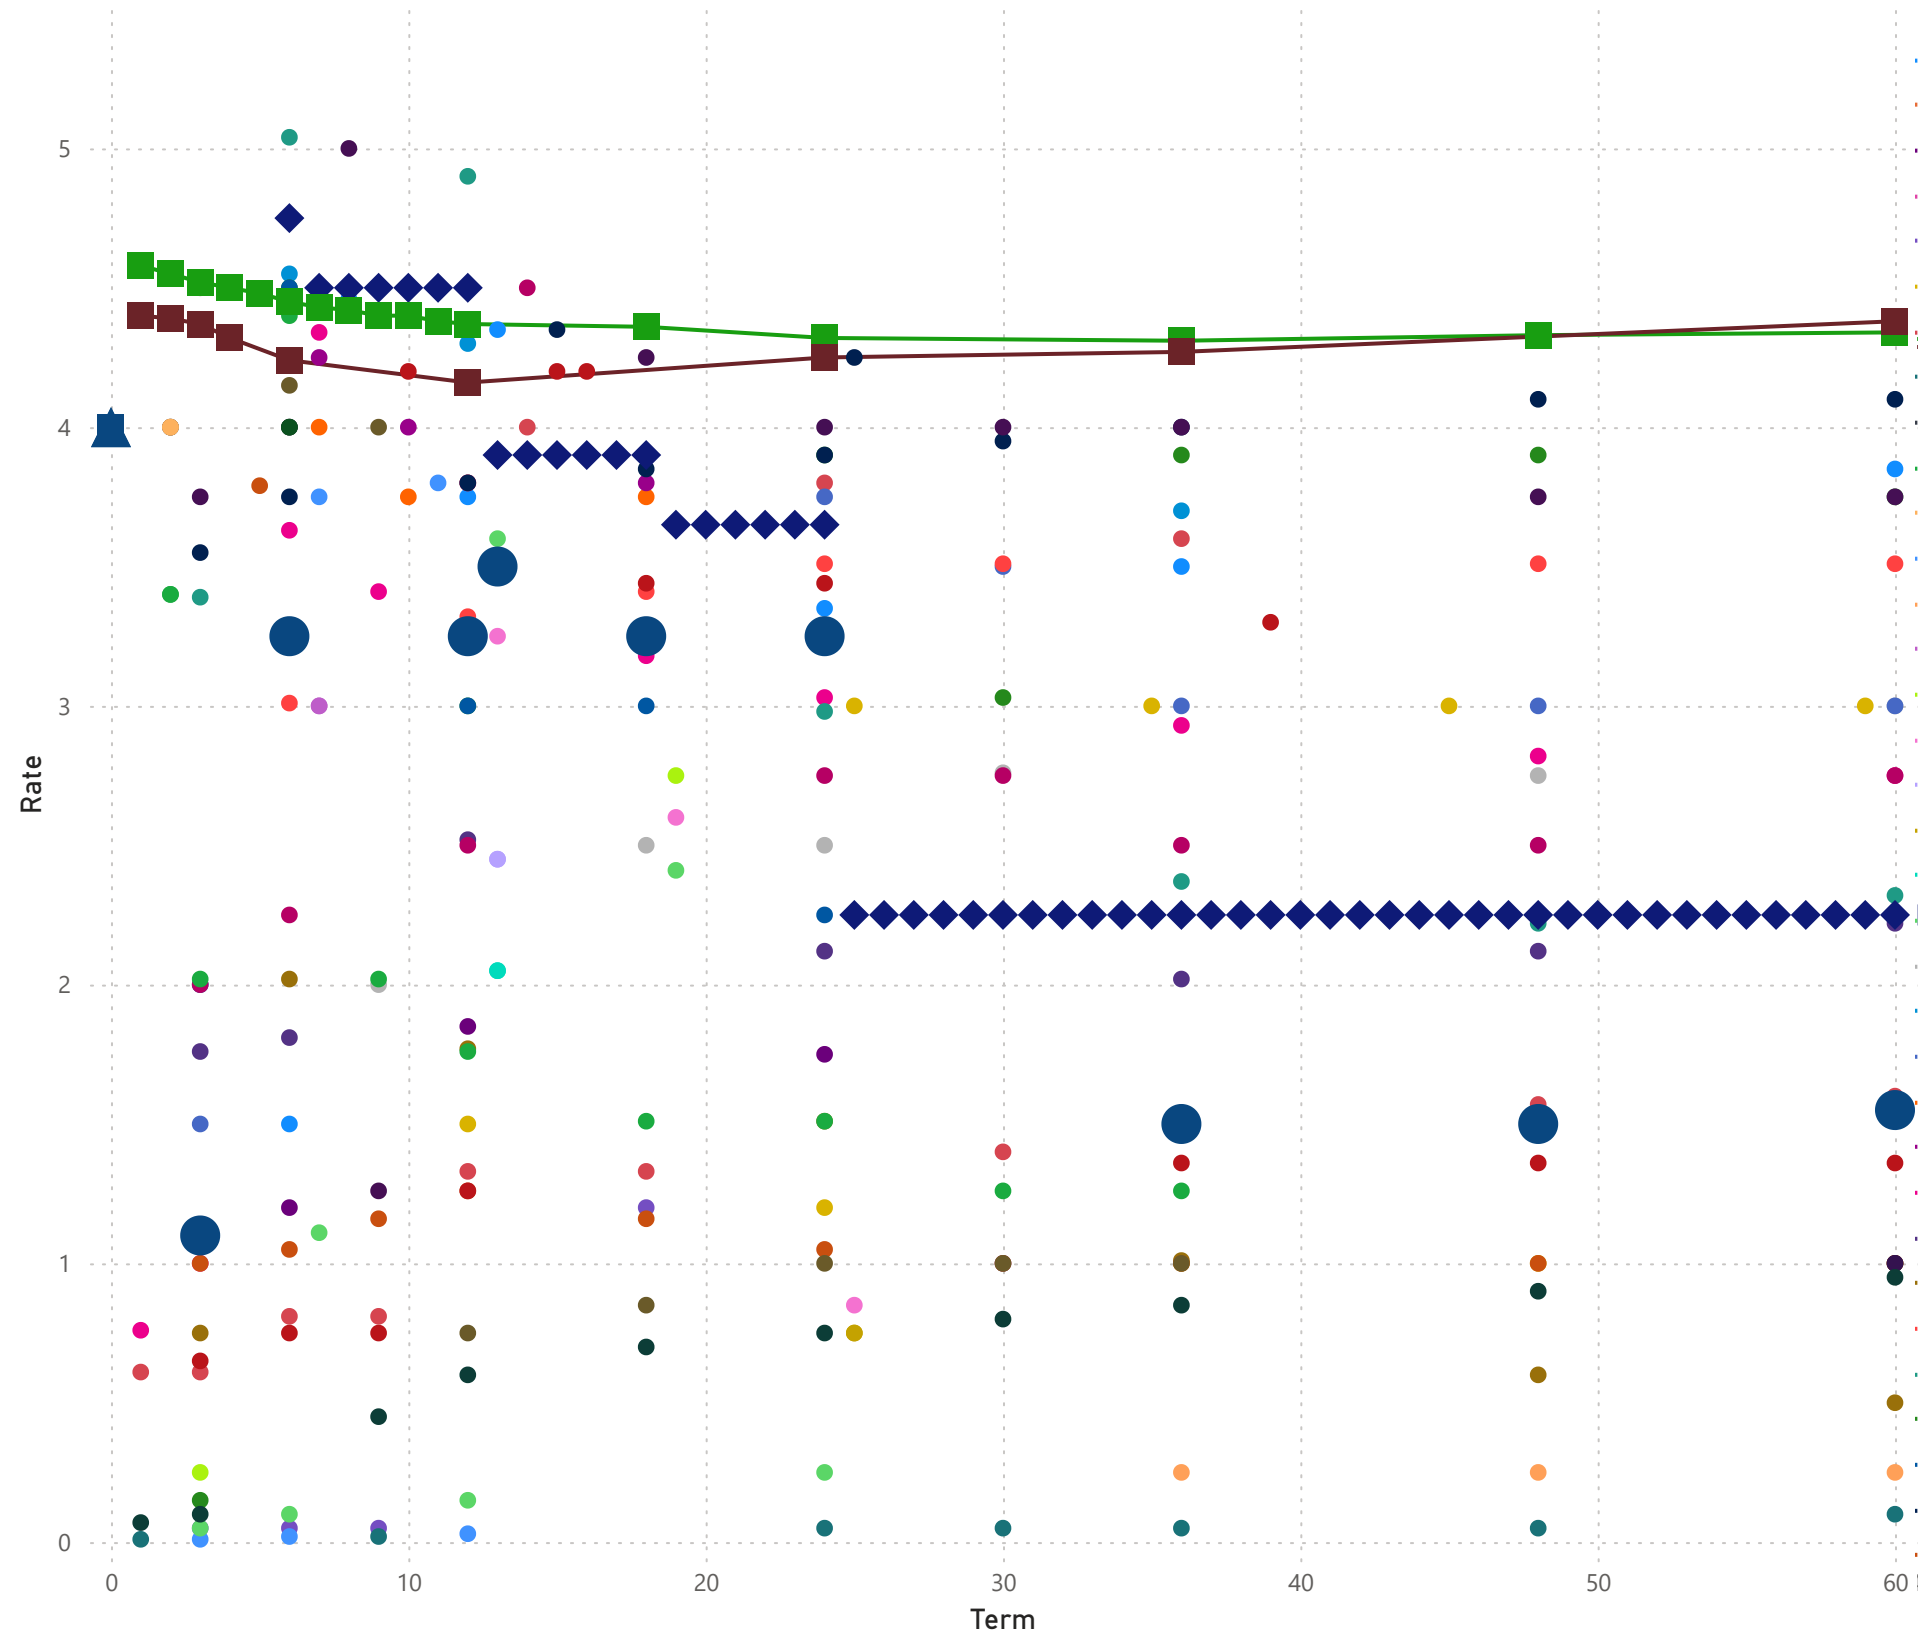

Chaos Report

Term min and max

As of December 31, 2024

Chaos Report

As of December 31, 2024

Term min and max

Chaos Report

As of December 31, 2024

Term min and max

Chaos Report

As of December 31, 2024

Term min and max

Chaos Report

As of December 31, 2024

Term min and max

Chaos Report

Term min and max

As of December 31, 2024

Chaos Report

As of December 31, 2024

Term min and max

Chaos Report

As of December 31, 2024

Term min and max

Chaos Report

As of December 31, 2024

Term min and max

Chaos Report

As of December 31, 2024

Term min and max

Chaos Report

As of December 31, 2024