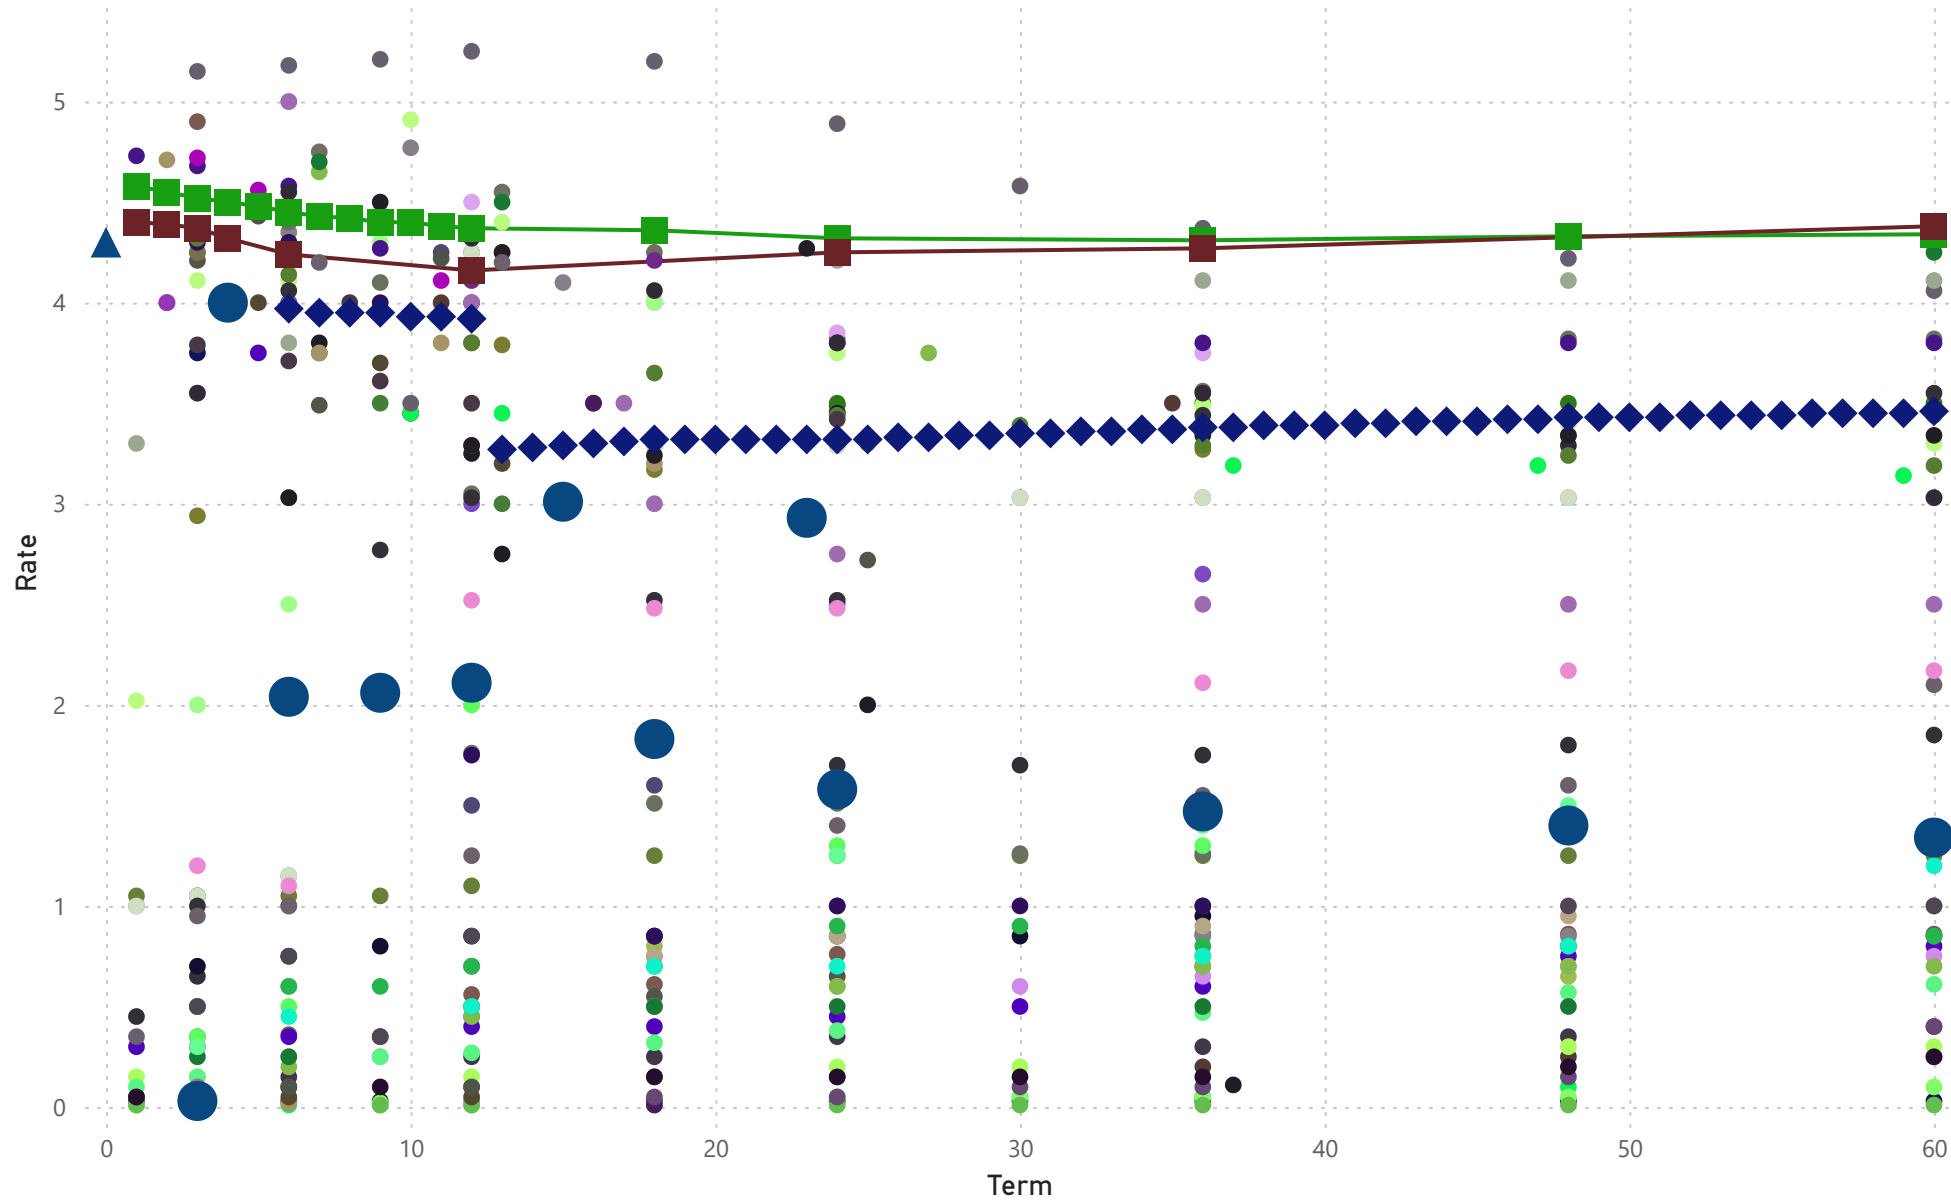

Term min and max

Chaos Report-Central

As of December 31, 2024

Term min and max

Chaos Report-Southwest

As of December 31, 2024

Term min and max

Chaos Report

As of December 31, 2024

Term min and max

Chaos Report

As of December 31, 2024

Term min and max

Chaos Report

As of December 31, 2024

Term min and max