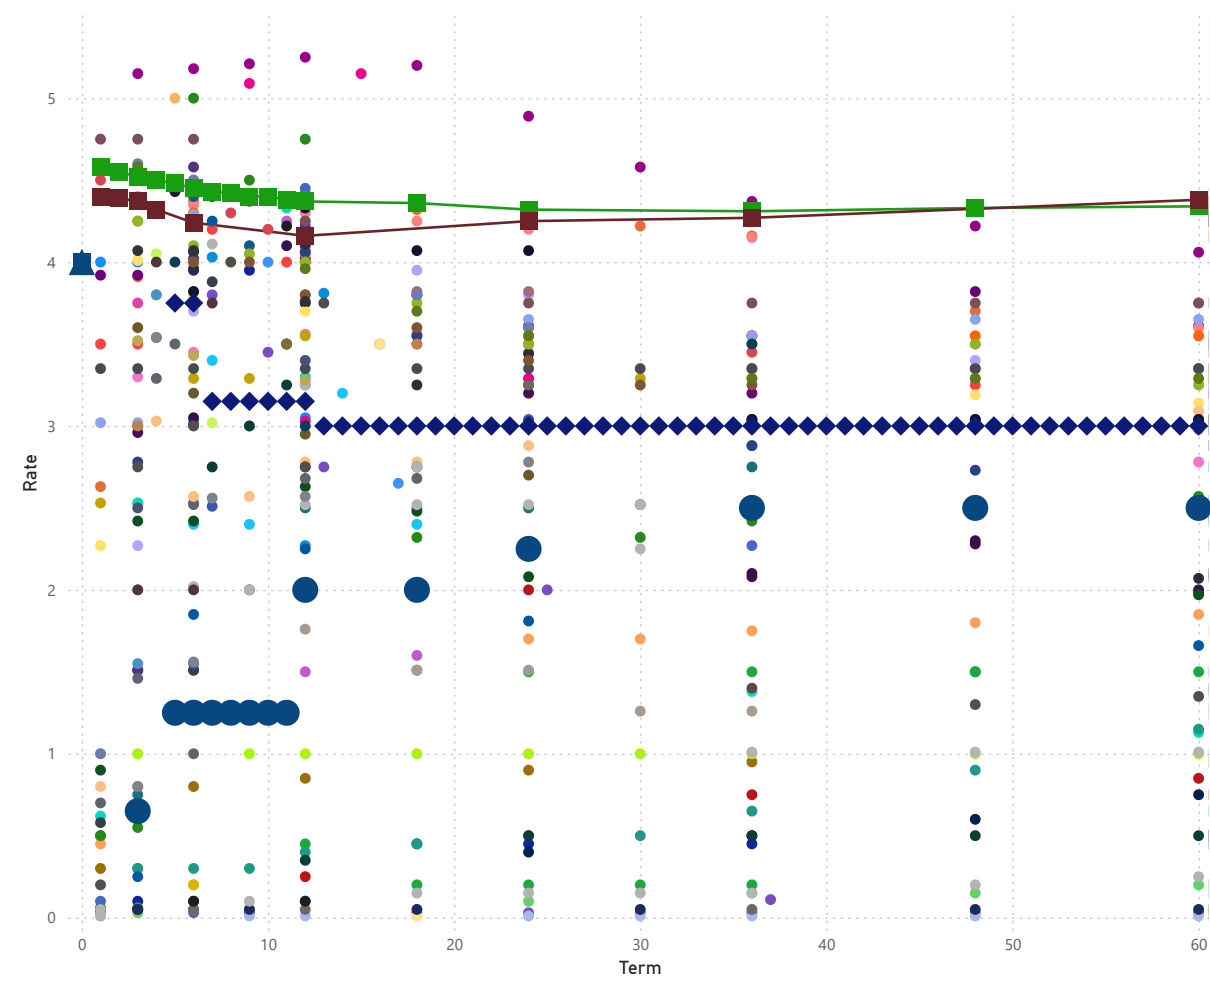

Chaos Report

As of December 31, 2024

Term min and max

Chaos Report

As of December 31, 2024

Term min and max

Chaos Report

As of December 31, 2024

Term min and max

Chaos Report

As of December 31, 2024

Term min and max

Chaos Report

As of December 31, 2024

Term min and max

Chaos Report

As of December 31, 2024

Term min and max

0

60

Chaos Report

As of December 31, 2024

Term min and max

Chaos Report

As of December 31, 2024

Term min and max

Chaos Report

As of December 31, 2024

Term min and max

Chaos Report

As of December 31, 2024

Term min and max