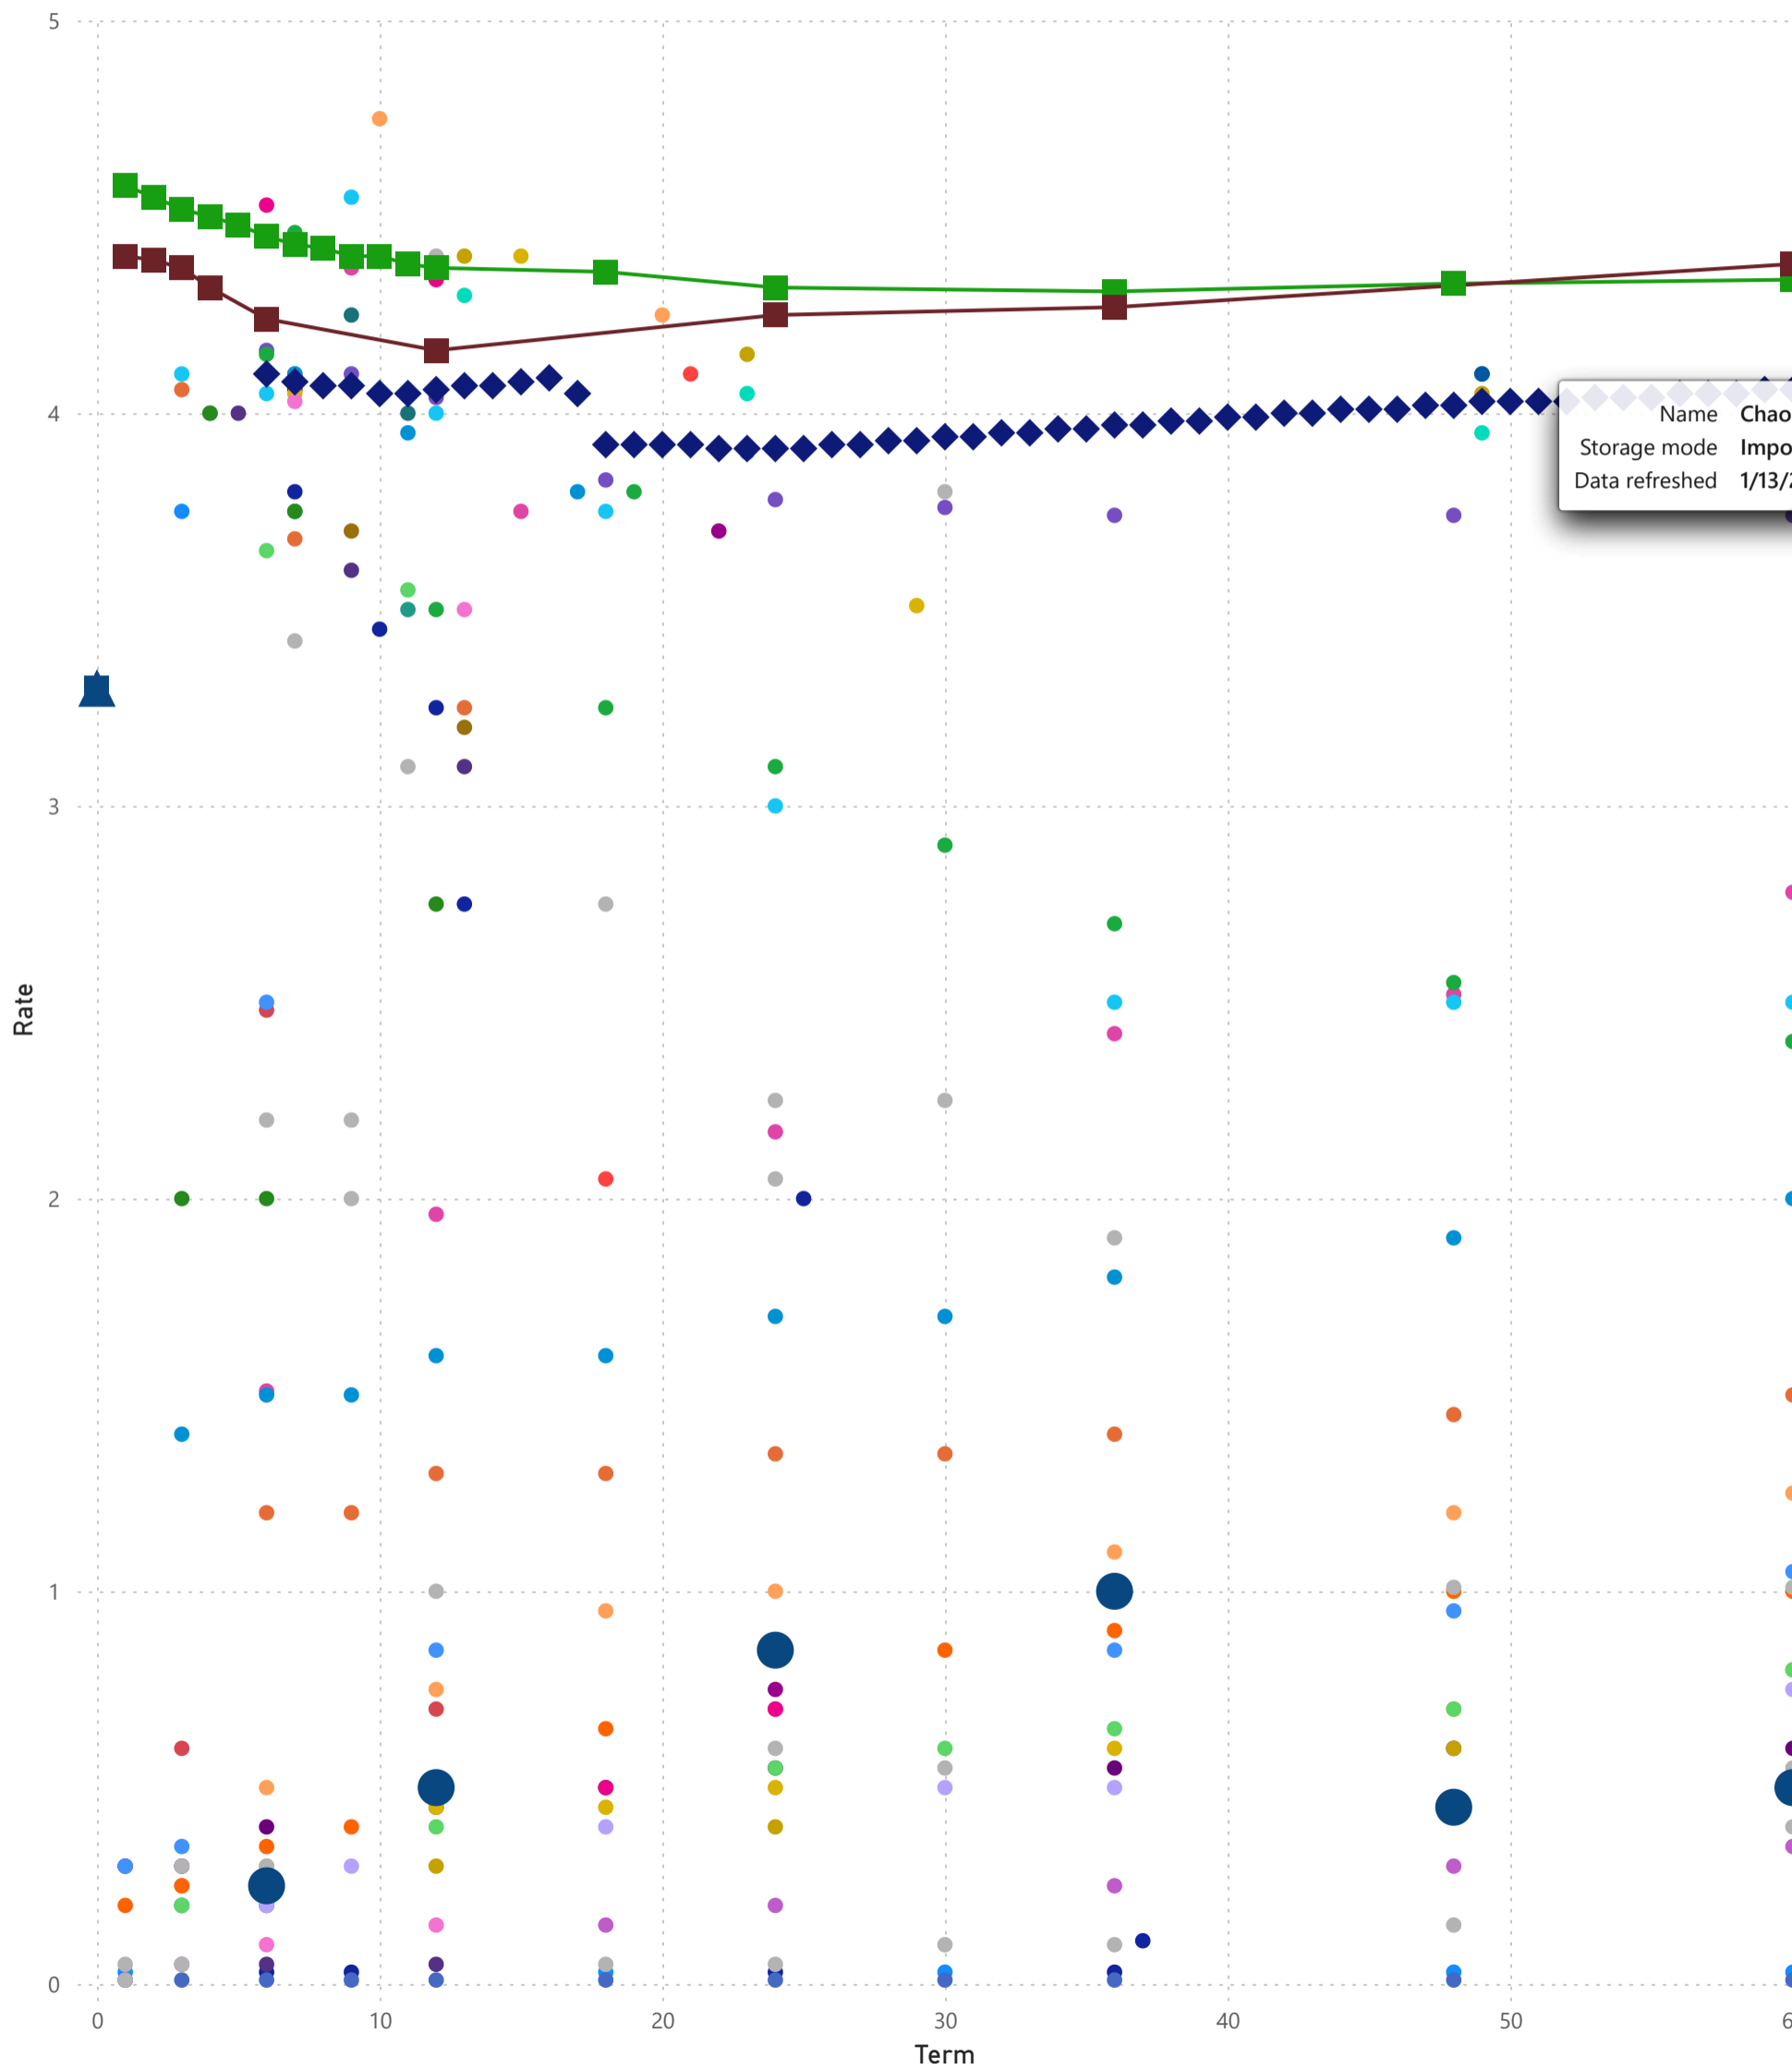

Chaos Report

As of December 31, 2024

Term min and max