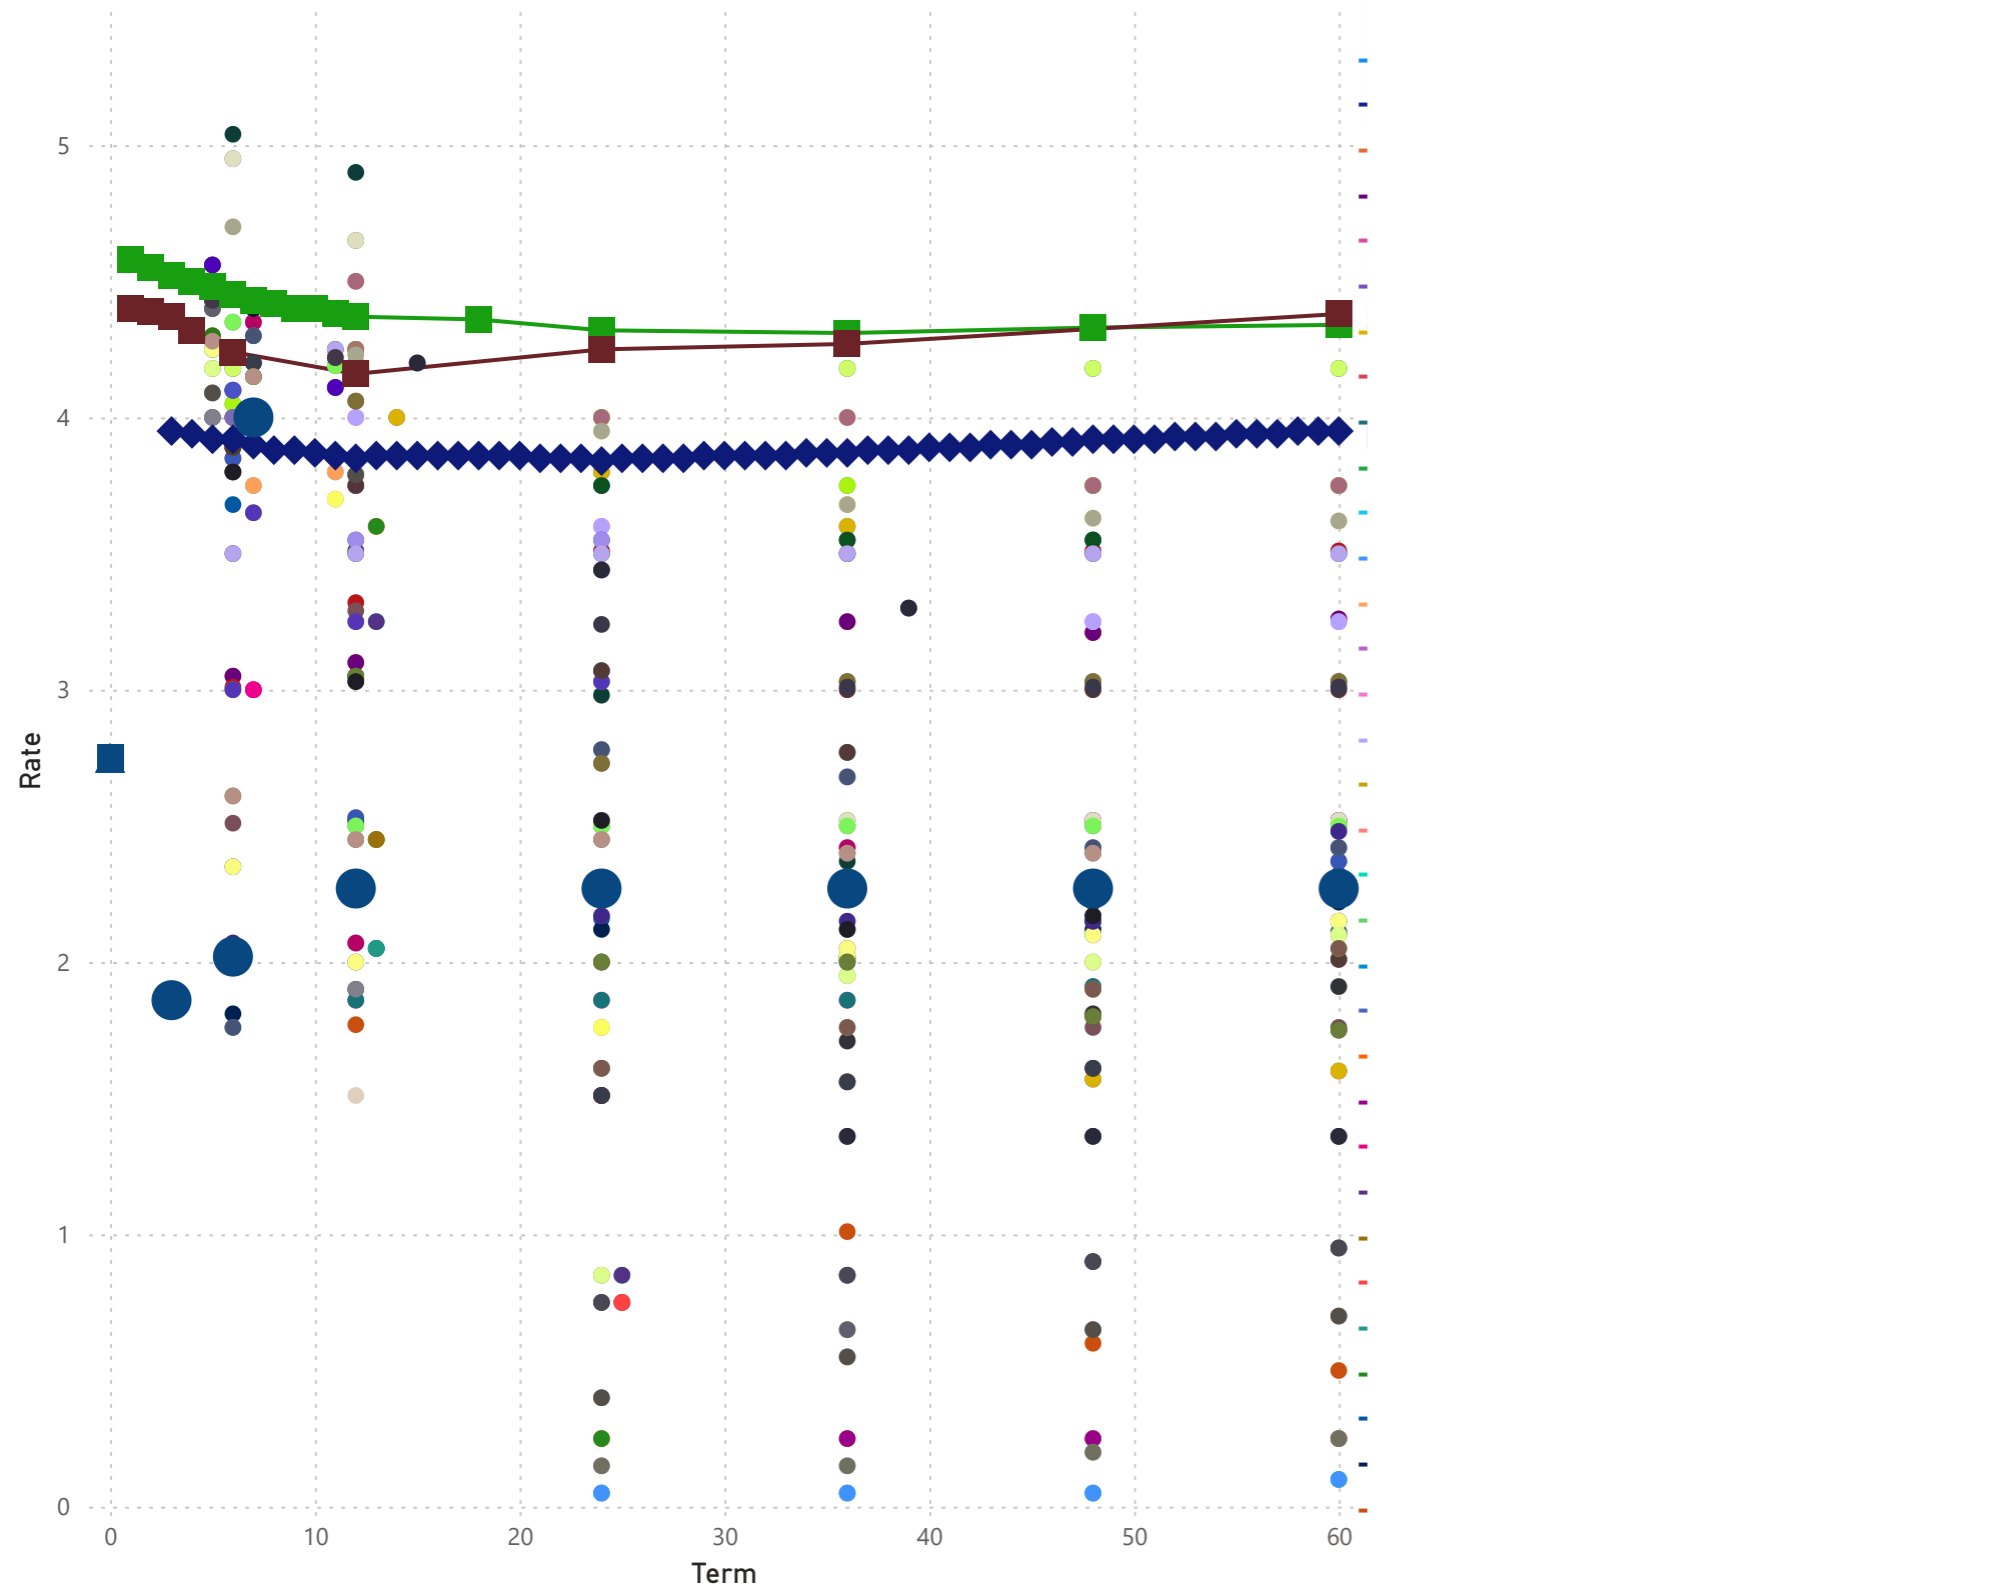

Chaos Report

Term min and max

As of December 31, 2024

Chaos Report

As of December 31, 2024

Term min and max

Chaos Report

As of December 31, 2024

Term min and max

Chaos Report

As of December 31, 2024

Term min and max

Chaos Report

As of December 31, 2024

Term min and max

Chaos Report

Term min and max

As of December 31, 2024

Chaos Report

As of December 31, 2024

Term min and max

Chaos Report

As of December 31, 2024

Term min and max