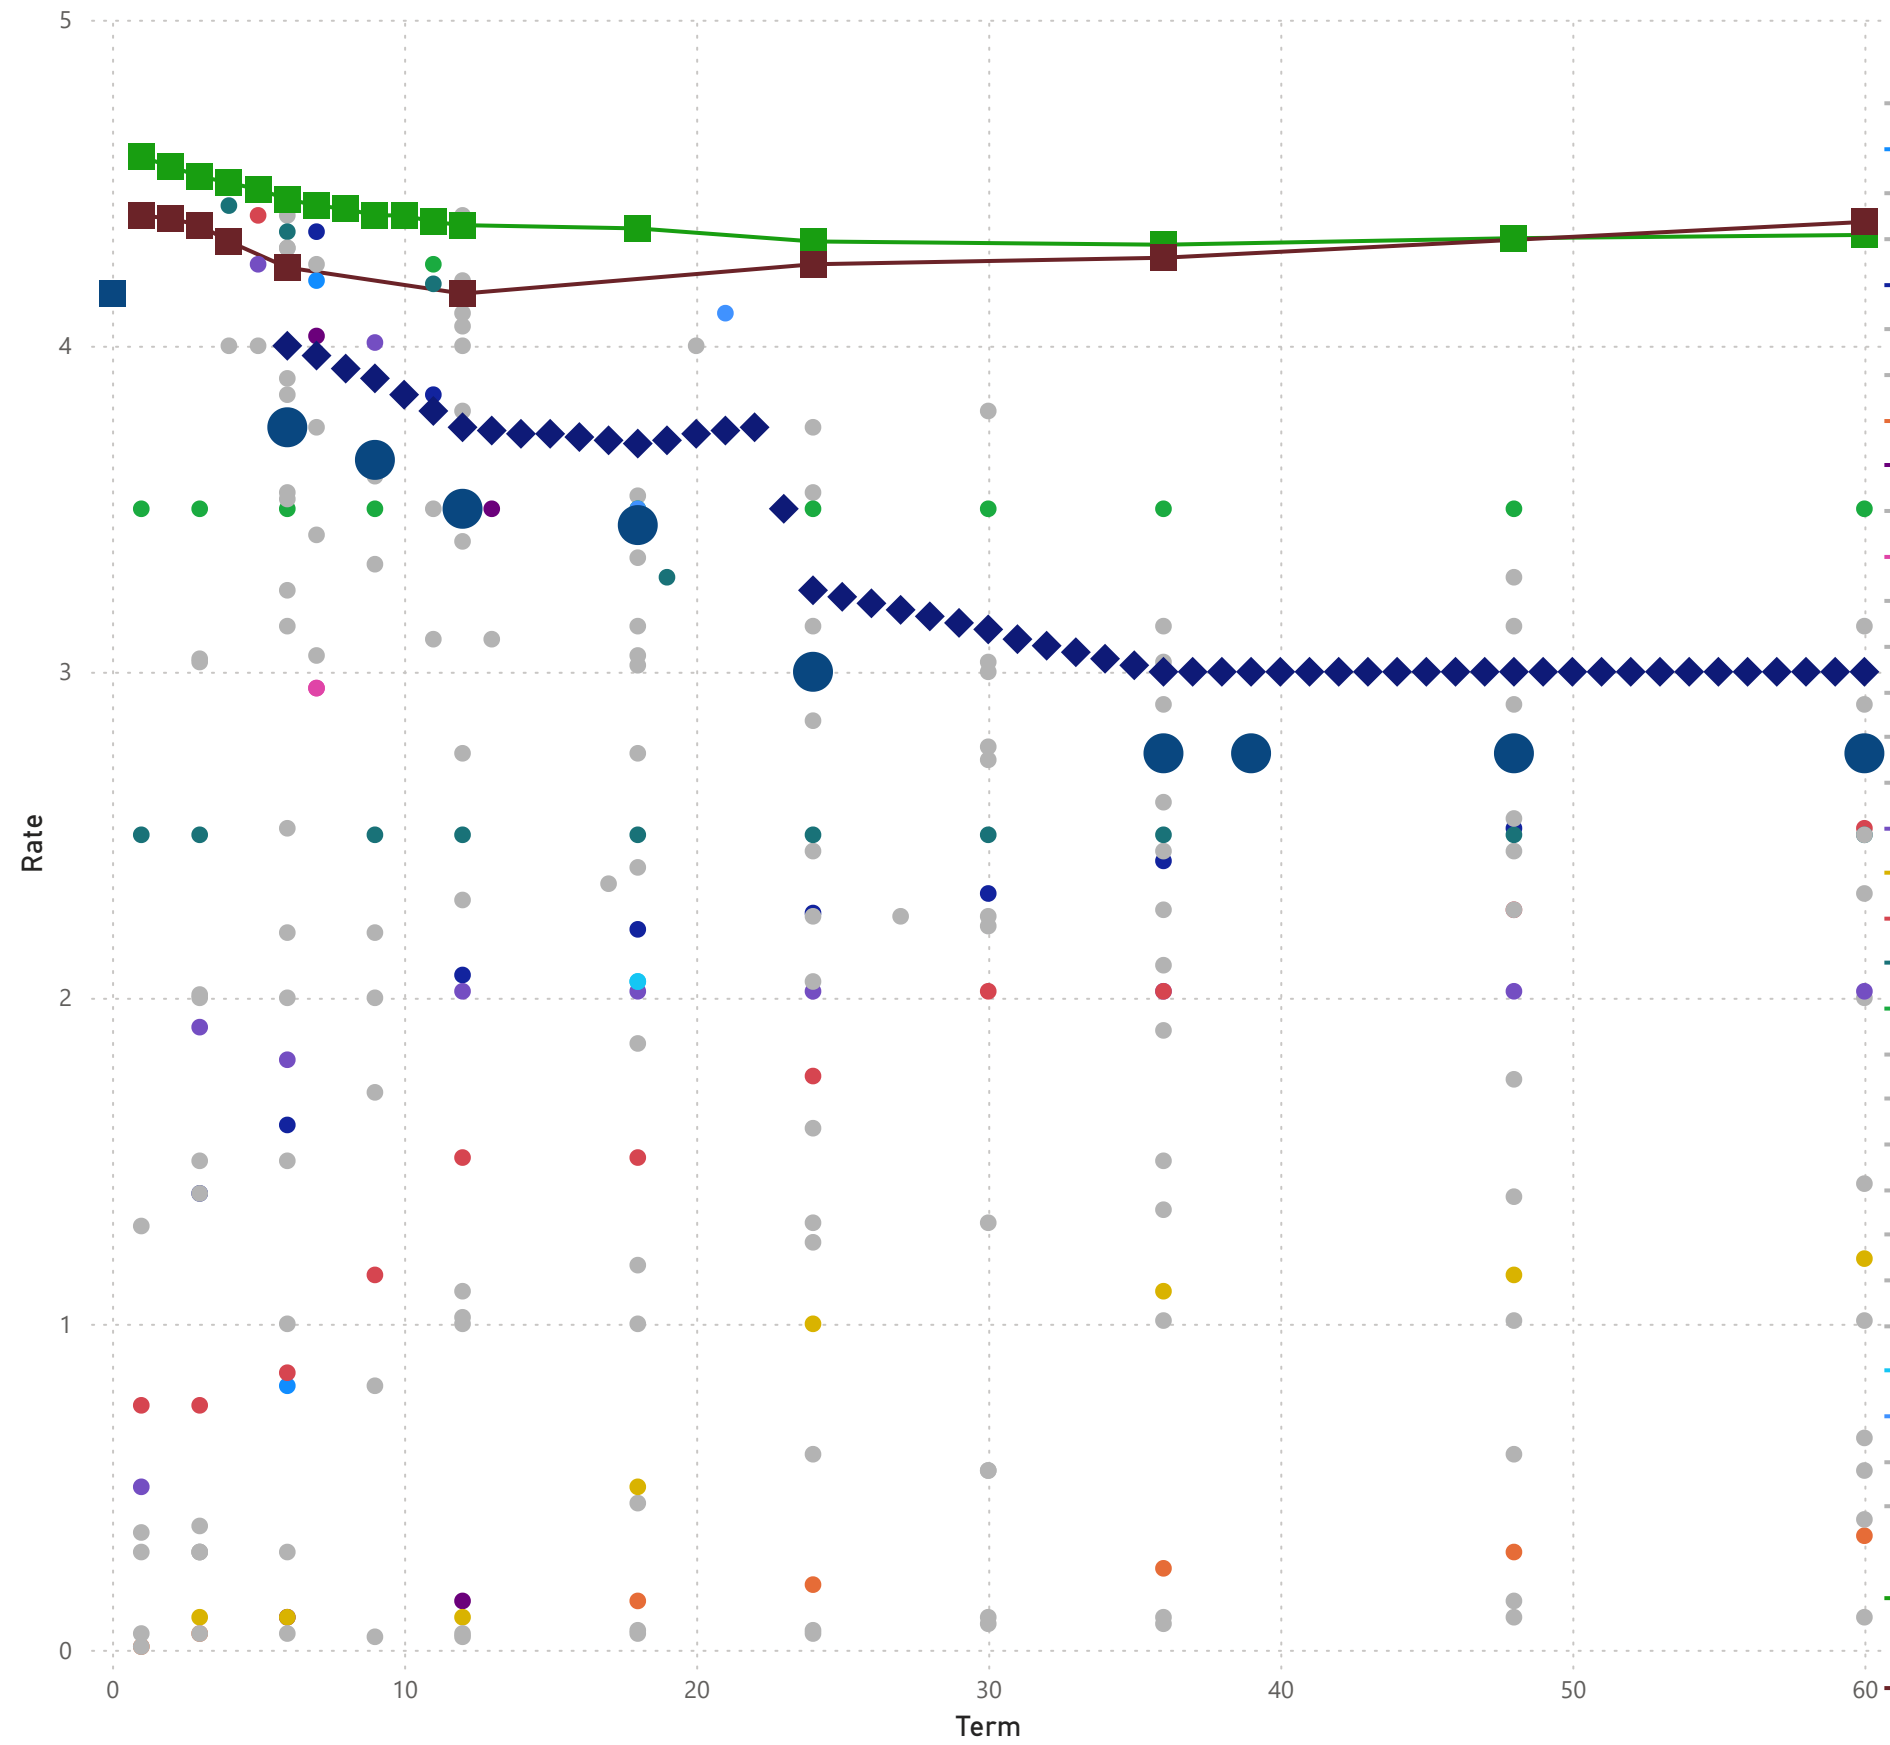

Chaos Report

Term min and max

As of December 31, 2024

Chaos Report

As of December 31, 2024

Term min and max

Chaos Report

As of December 31, 2024

Term min and max

Chaos Report

As of December 31, 2024

Term min and max

Chaos Report

As of December 31, 2024

Term min and max

Chaos Report

Term min and max

As of December 31, 2024

Chaos Report

As of December 31, 2024

Term min and max

Chaos Report

As of December 31, 2024

Term min and max

Chaos Report

As of December 31, 2024

Term min and max

Chaos Report

As of December 31, 2024

Term min and max

Chaos Report

As of December 31, 2024