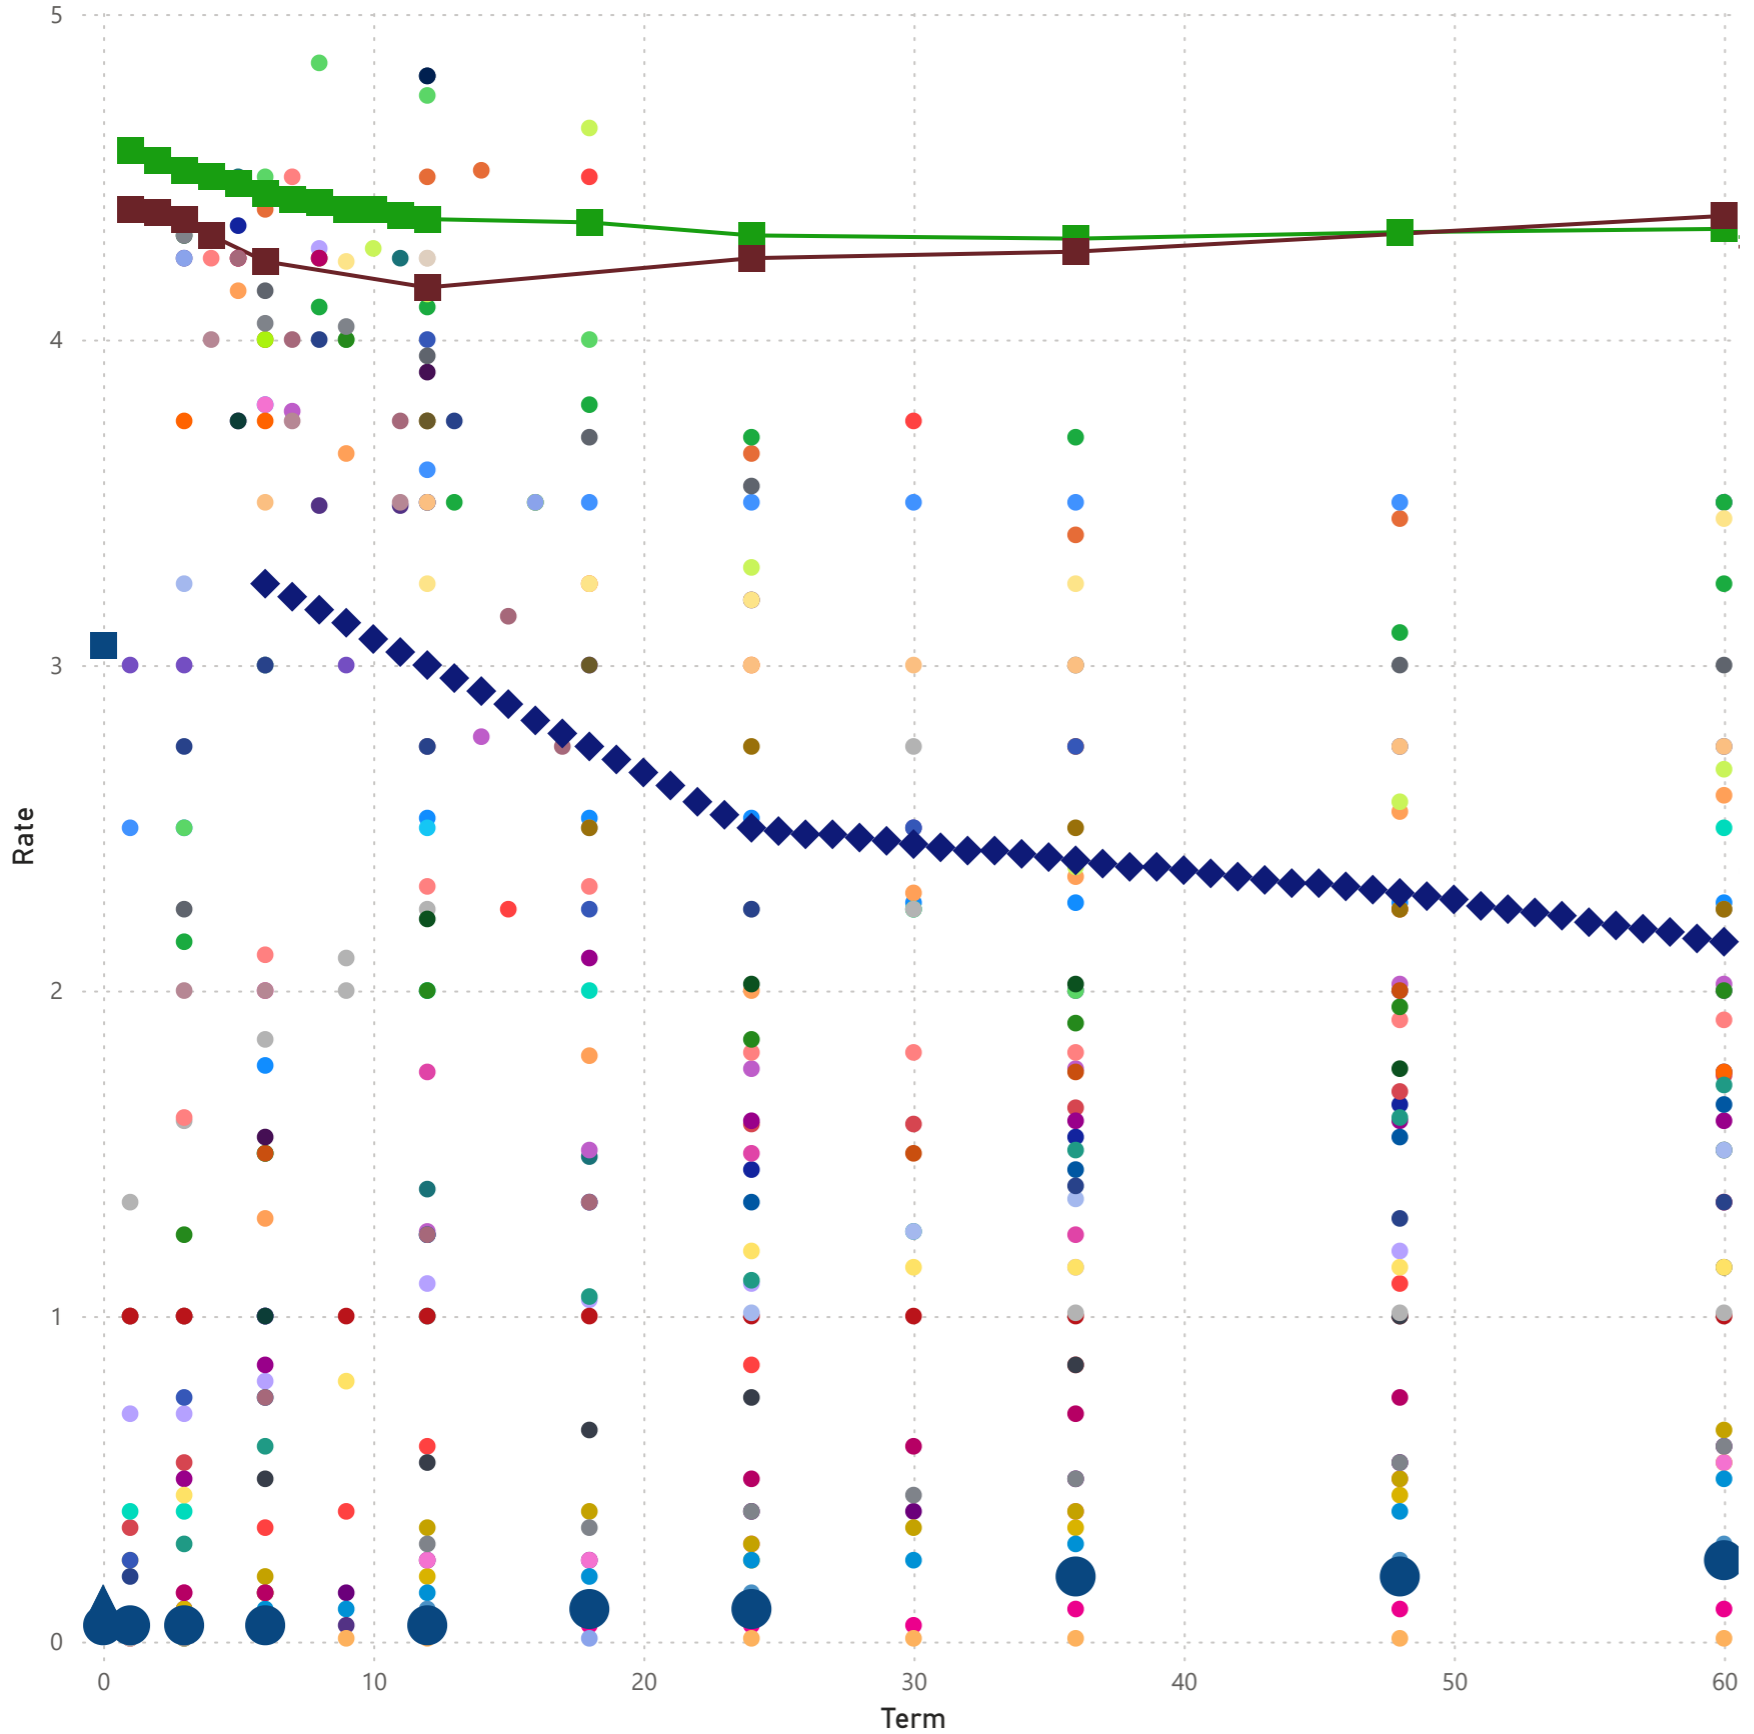

Chaos Report

Term min and max

As of December 31, 2024

Chaos Report

As of December 31, 2024

Term min and max

Chaos Report

As of December 31, 2024

Term min and max

Chaos Report

As of December 31, 2024

Term min and max

Chaos Report

As of December 31, 2024

Term min and max

Chaos Report

Term min and max

As of December 31, 2024

Chaos Report

As of December 31, 2024

Term min and max

Chaos Report

As of December 31, 2024

Term min and max

Chaos Report

As of December 31, 2024

Term min and max

Chaos Report

As of December 31, 2024

Term min and max

Chaos Report

As of December 31, 2024