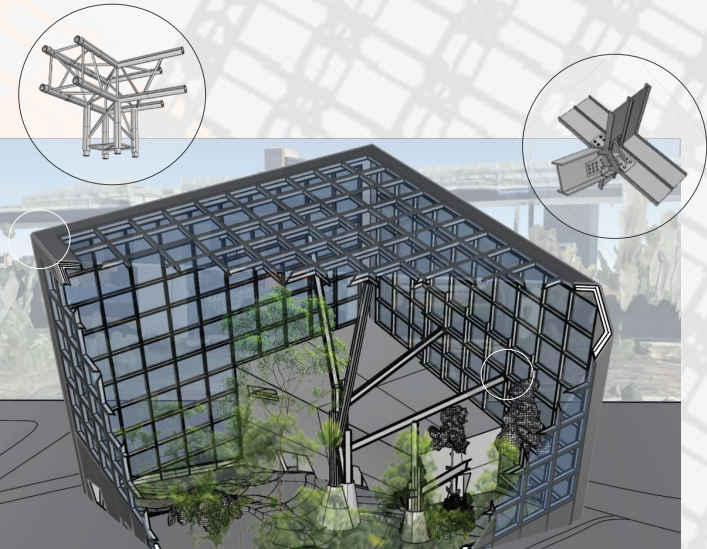

Public Speaking & Community Engagements

Salus Ohr: The Healing Ear.

AIA COTE TOP 10 Submission;
COTE Framework for Design Excellence.

Pediatric health and rehabilitation center;
engineered wetland restoration adjacent.

Proposed within an existing multi-facility
hospital campus in Michigan.

Site Design

Strategic Planning & Programming

Constructability

Design Competition Process & Review

Jonah Rosenberg

Lumosea LUMEN; LUME: LIGHT
HANOSEA: TRAVELER

Conceptual strategic botanical conservatory; connecting parks, a riverfront, and future brownfield developments with the urban framework. Promoting expansion and planned growth for the city.

Structural Feasibility & Integration

Material Selection

Holistic Urban Study & Planning

Jonah Rosenberg

上昇 Jōshō: Rise.

Tokyo Skyscraper

Culturally integrated design approach with strategic programming to achieve client and community goals. Learning from high-rise experienced architects and design professionals.