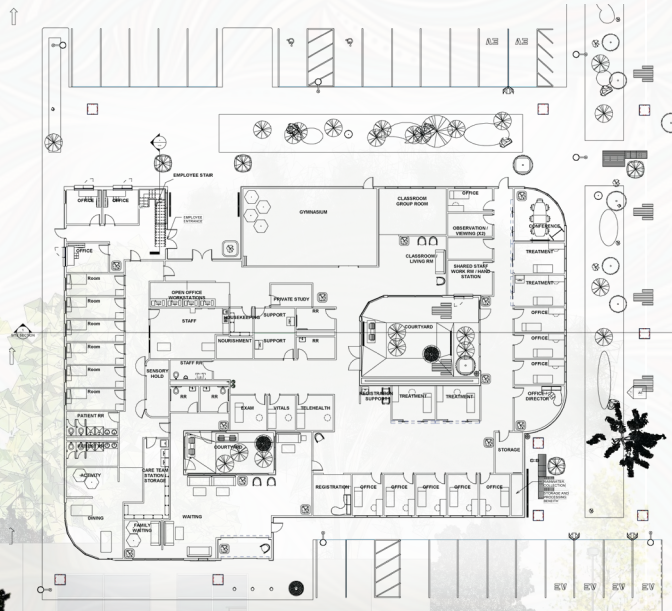

Proposed within an existing multi-facility
hospital campus in Michigan.

Site Design

Strategic Planning & Programming

Constructability

Design Competition Process & Review

Jonah Rosenberg

Lumosea LUMEN; LUME: LIGHT
HANOSEA: TRAVELER