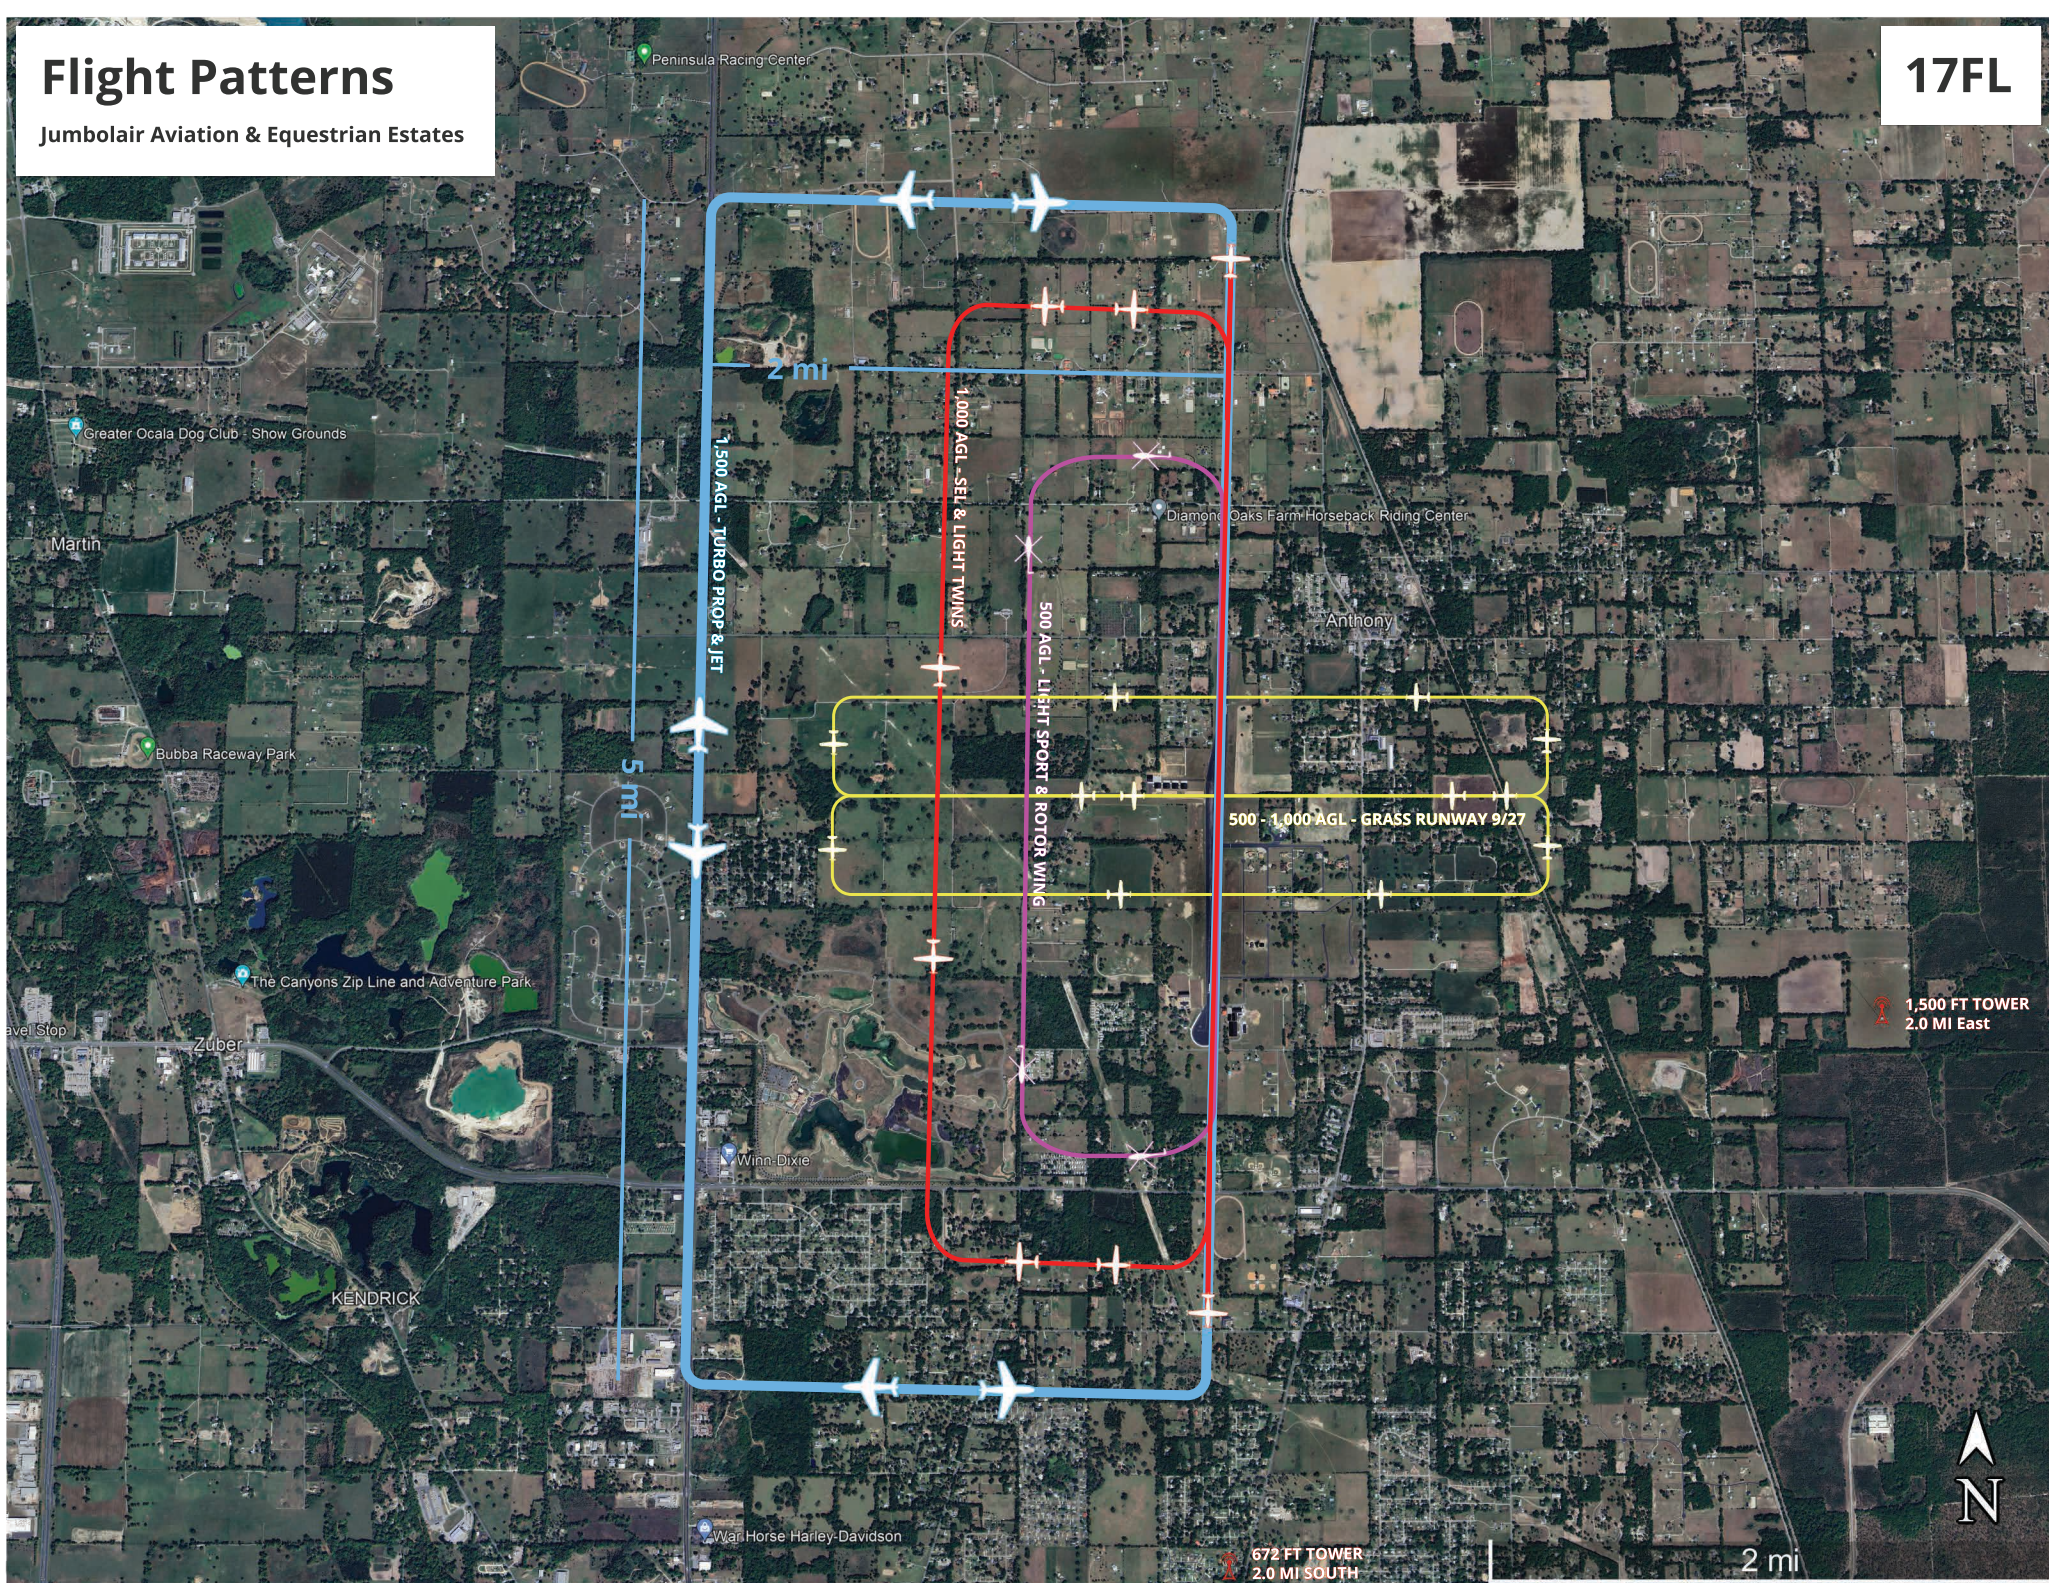

Flight Patterns

Jumbolair Aviation & Equestrian Estates

17FL

2 mi

5 mi

1,500 AGL - TURBO PROP & JET

1,000 AGL - SEL & LIGHT TWINS

500 AGL - LIGHT SPORT & ROTOR WING

500 - 1,000 AGL - GRASS RUNWAY 9/27

1,500 FT TOWER
2.0 MI East

672 FT TOWER
2.0 MI SOUTH

2 mi