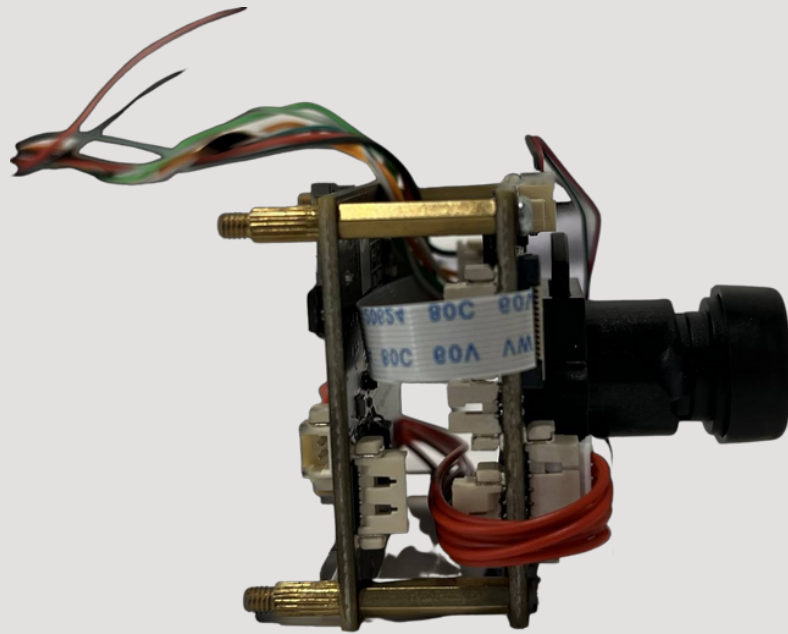

# It's good for

**Pet feeding camera**

**Baby monitor camera**

**Indoor home security camera**

**Outdoor security camera**

## Small in size, Big in power

- **A camera with built-in CMOS sensor and lens ready to fit in housing with standard 38x38 mm dimension**
- **Capture 2M high resolution image to see live streaming anytime.**
- **Built-in TF card for 24 hours all day recording. Never miss amazing moment even when you are not around.**
- **Two way communication, talk to your love ones when you felt need to.**
- **POE and Onvif ready, good for home or business application**

## Interfaces:

- **Power: 5V 1A Power Adaptor**
- **Mic: Omni-directional**
- **Speaker: Built-in**
- **TF Card Slot: Built-in**

## And also:

- **Connector: RJ-45 cable connector for 10/100Mbps**
- **Power: Max 8W**
- **Dimension: 38 x 38 mm**