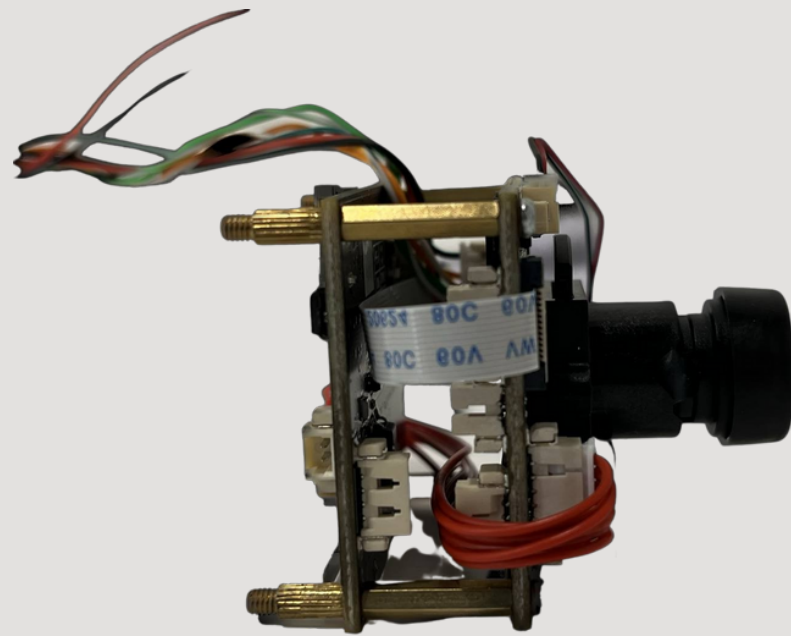

# It's good for

**Pet feeding camera**

**Baby monitor camera**

**Indoor home security camera**

**Outdoor security camera**

## Small in size, Big in power

- **A camera with built-in CMOS sensor and lens ready to fit in housing with standard 38x38 mm dimension**
- **Capture 2M high resolution image to see live streaming anytime.**
- **Built-in TF card for 24 hours all day recording. Never miss amazing moment even when you are not around.**
- **Two way communication, talk to your love ones when you felt need to.**
- **POE and Onvif ready, good for home or business application**

## Interfaces:

- **Power: 5V 1A Power Adaptor**
- **Mic: Omni-directional**
- **Speaker: Built-in**
- **TF Card Slot: Built-in**

## And also:

- **Connector: RJ-45 cable connector for 10/100Mbps**
- **Power: Max 8W**
- **Dimension: 38 x 38 mm**