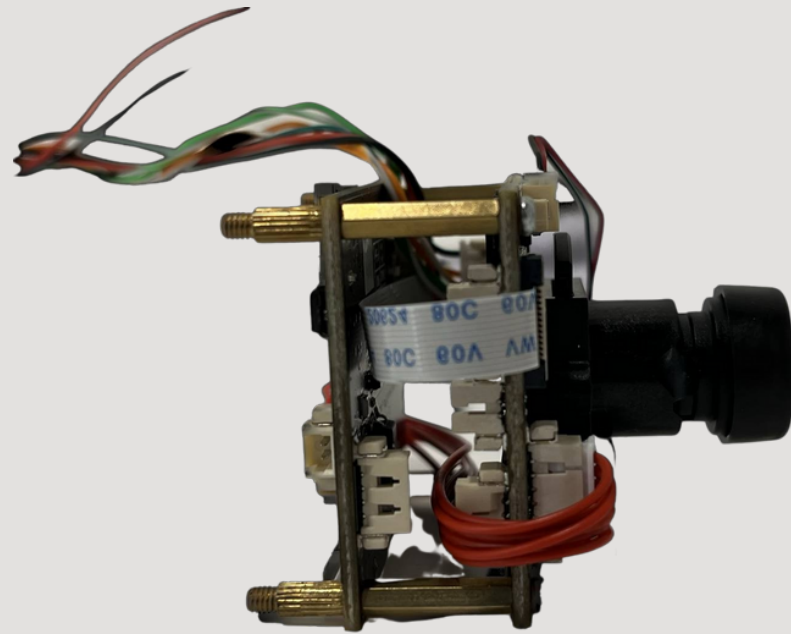

## Interfaces:

- **Power: 5V 1A Power Adaptor**
- **Mic: Omni-directional**
- **Speaker: Built-in**
- **TF Card Slot: Built-in**

## And also:

- **Connector: RJ-45 cable connector for 10/100Mbps**
- **Power: Max 8W**
- **Dimension: 38 x 38 mm**