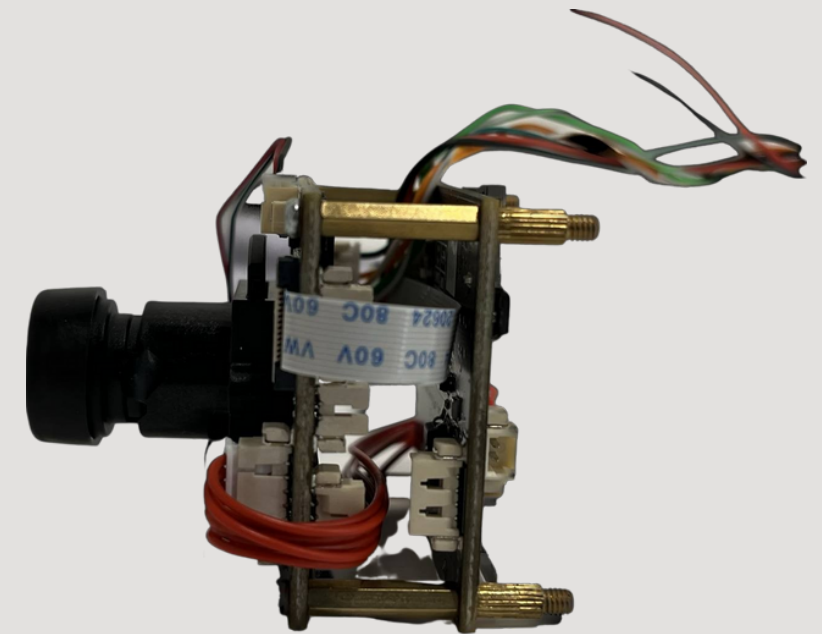

## Small in size, Big in power

- **A camera with built-in CMOS sensor and lens ready to fit in housing with standard 38x38 mm dimension**
- **Capture 2M high resolution image to see live streaming anytime.**
- **Built-in TF card for 24 hours all day recording. Never miss amazing moment even when you are not around.**
- **Two way communication, talk to your love ones when you felt need to.**
- **POE and Onvif ready, good for home or business application**

# Features

**Two way  
communication**

**Object Tracking**

**TF Card Slot Built-in**

**Smart AI Detection**

**Crystal Night Vision**

**NVR ONVIF Supported**

## Interfaces:

- **Power: 5V 1A Power Adaptor**
- **Mic: Omni-directional**
- **Speaker: Built-in**
- **TF Card Slot: Built-in**